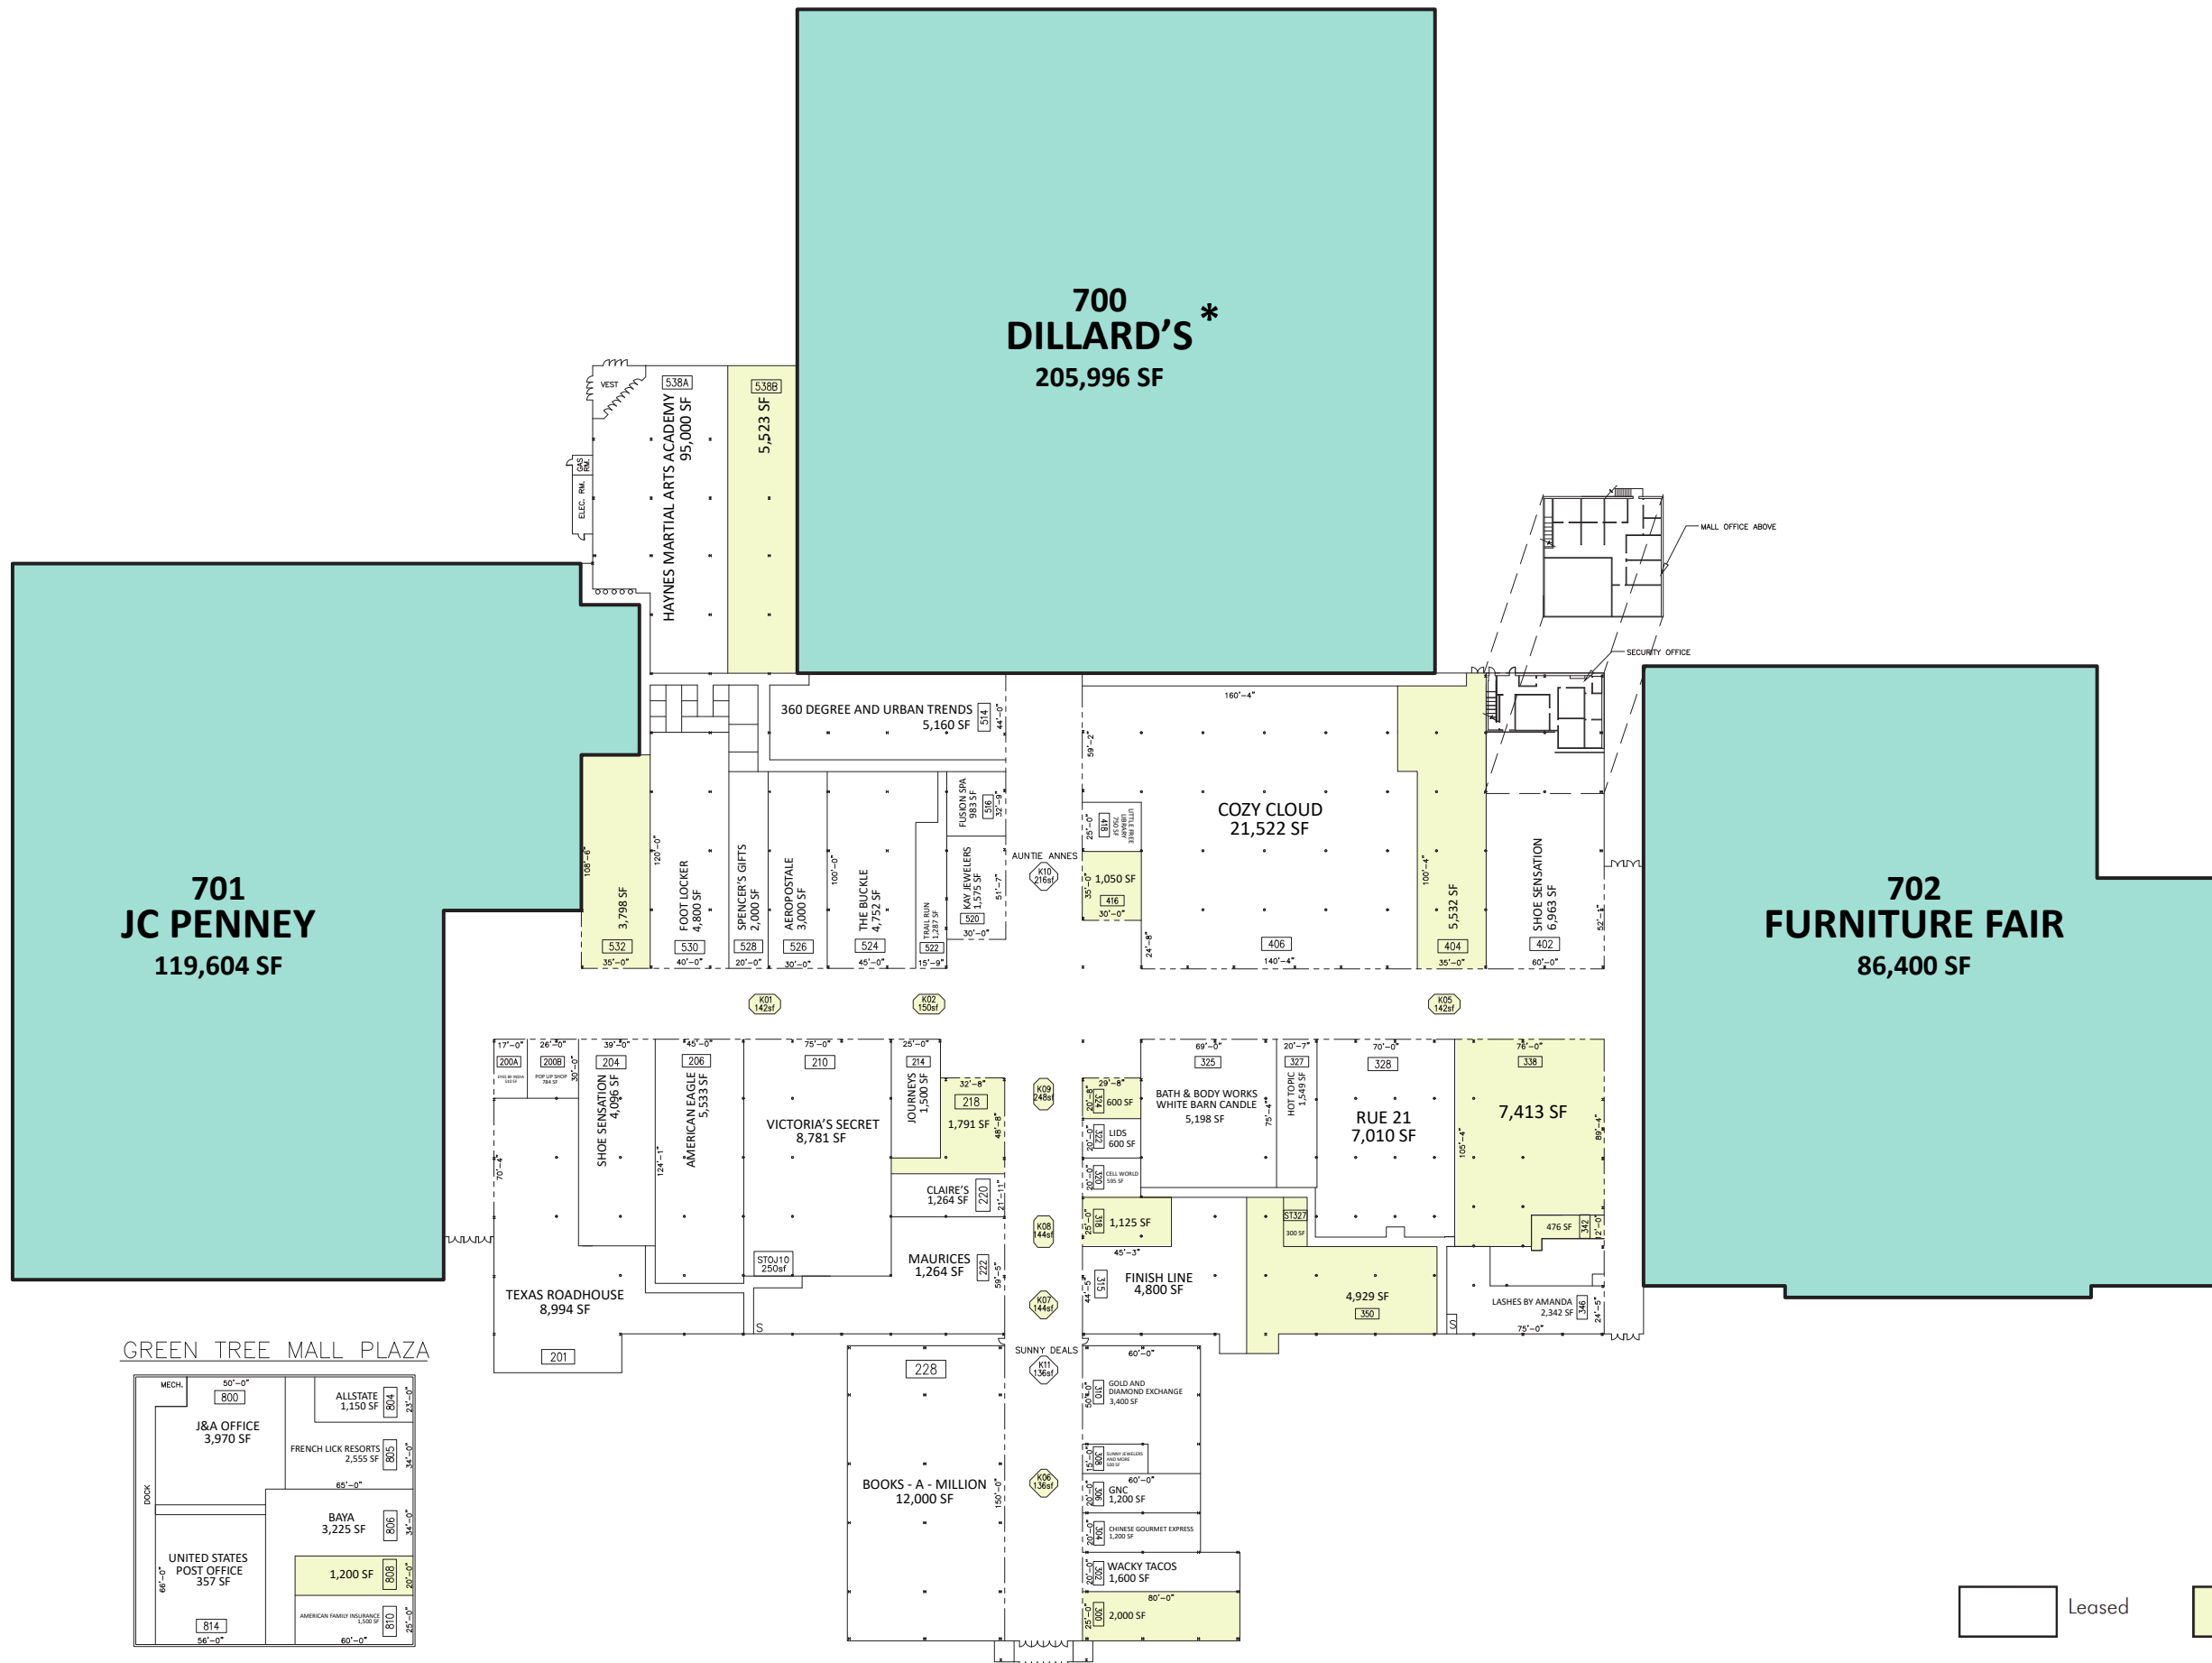

**GREEN TREE MALL  
CLARKSVILLE, IN**

757 E LEWIS & CLARK PKWY,

LEASE PLAN  
**LP**

\*NOT OWNED

Leased Available