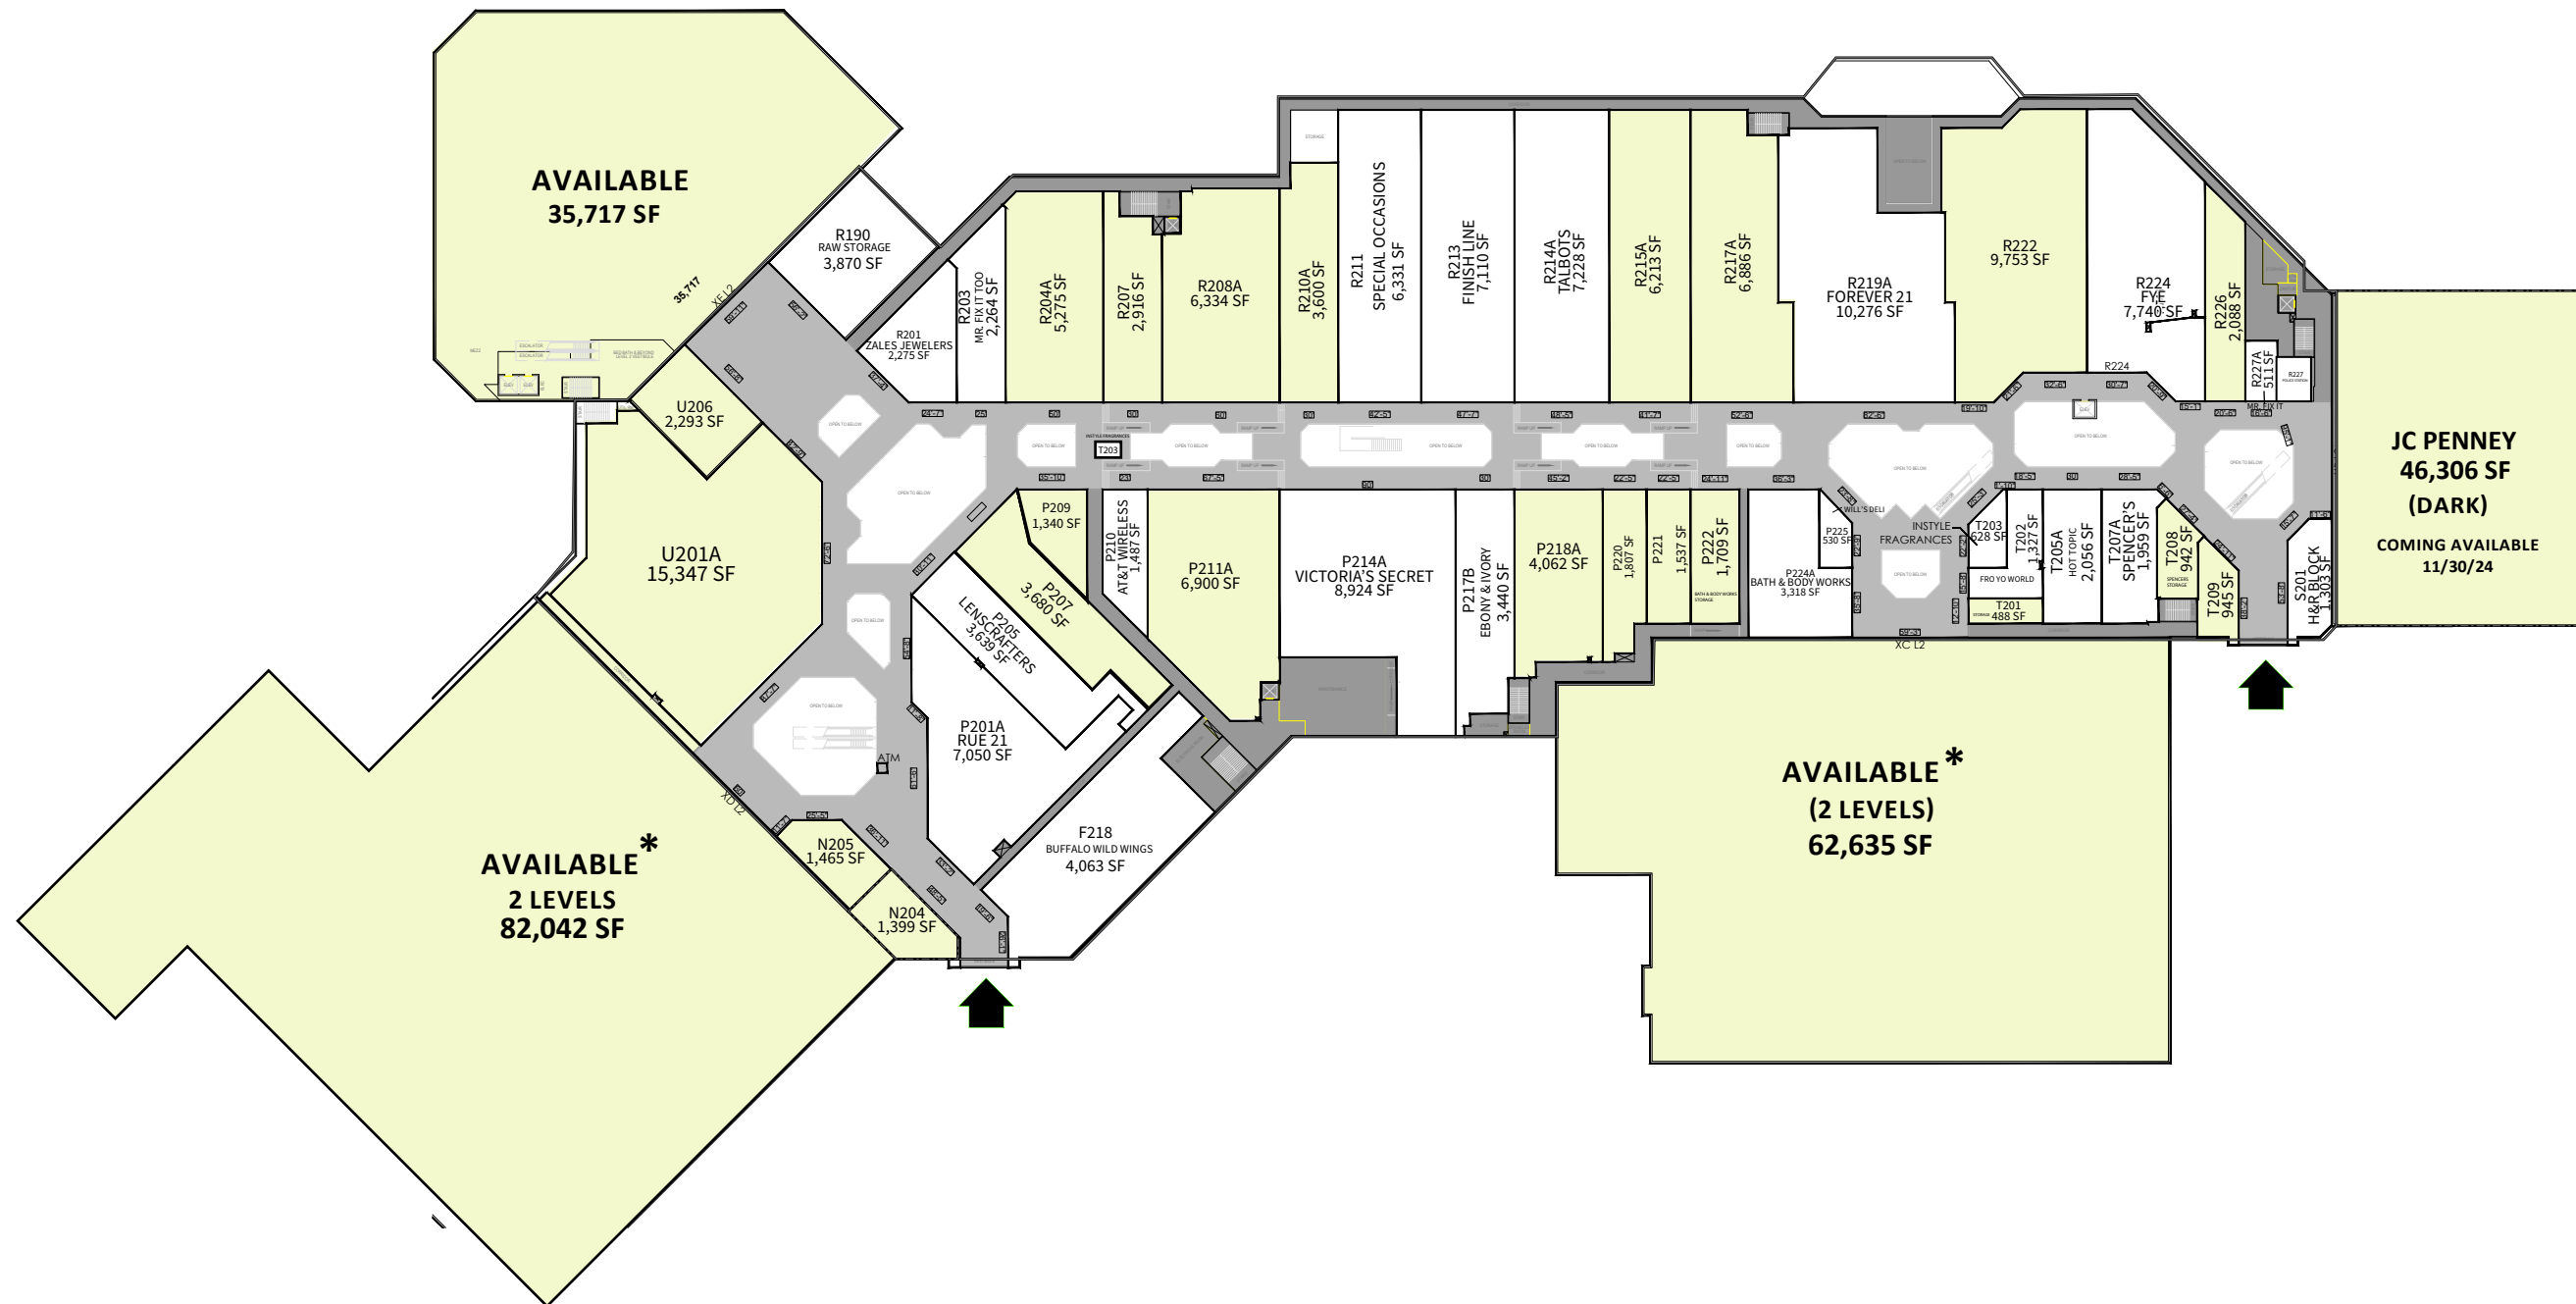

GROUND LEVEL

AVAILABLE
45,175 SF

AVAILABLE*
2 LEVELS
82,042 SF

AVAILABLE*
(2 LEVELS)
62,635 SF

JC PENNEY
46,306 SF
(DARK)
COMING AVAILABLE
11/30/24

Leased Available

*NOT OWNED

LEASING BY:

CRYSTAL MALL
WATERFORD, CT

850 HARTFORD TPK

LEASE PLAN
LP1

UPPER LEVEL

Leased
 Available

*NOT OWNED

LEASING BY:

CRYSTAL MALL
WATERFORD, CT

850 HARTFORD TPK

LEASE PLAN
LP2