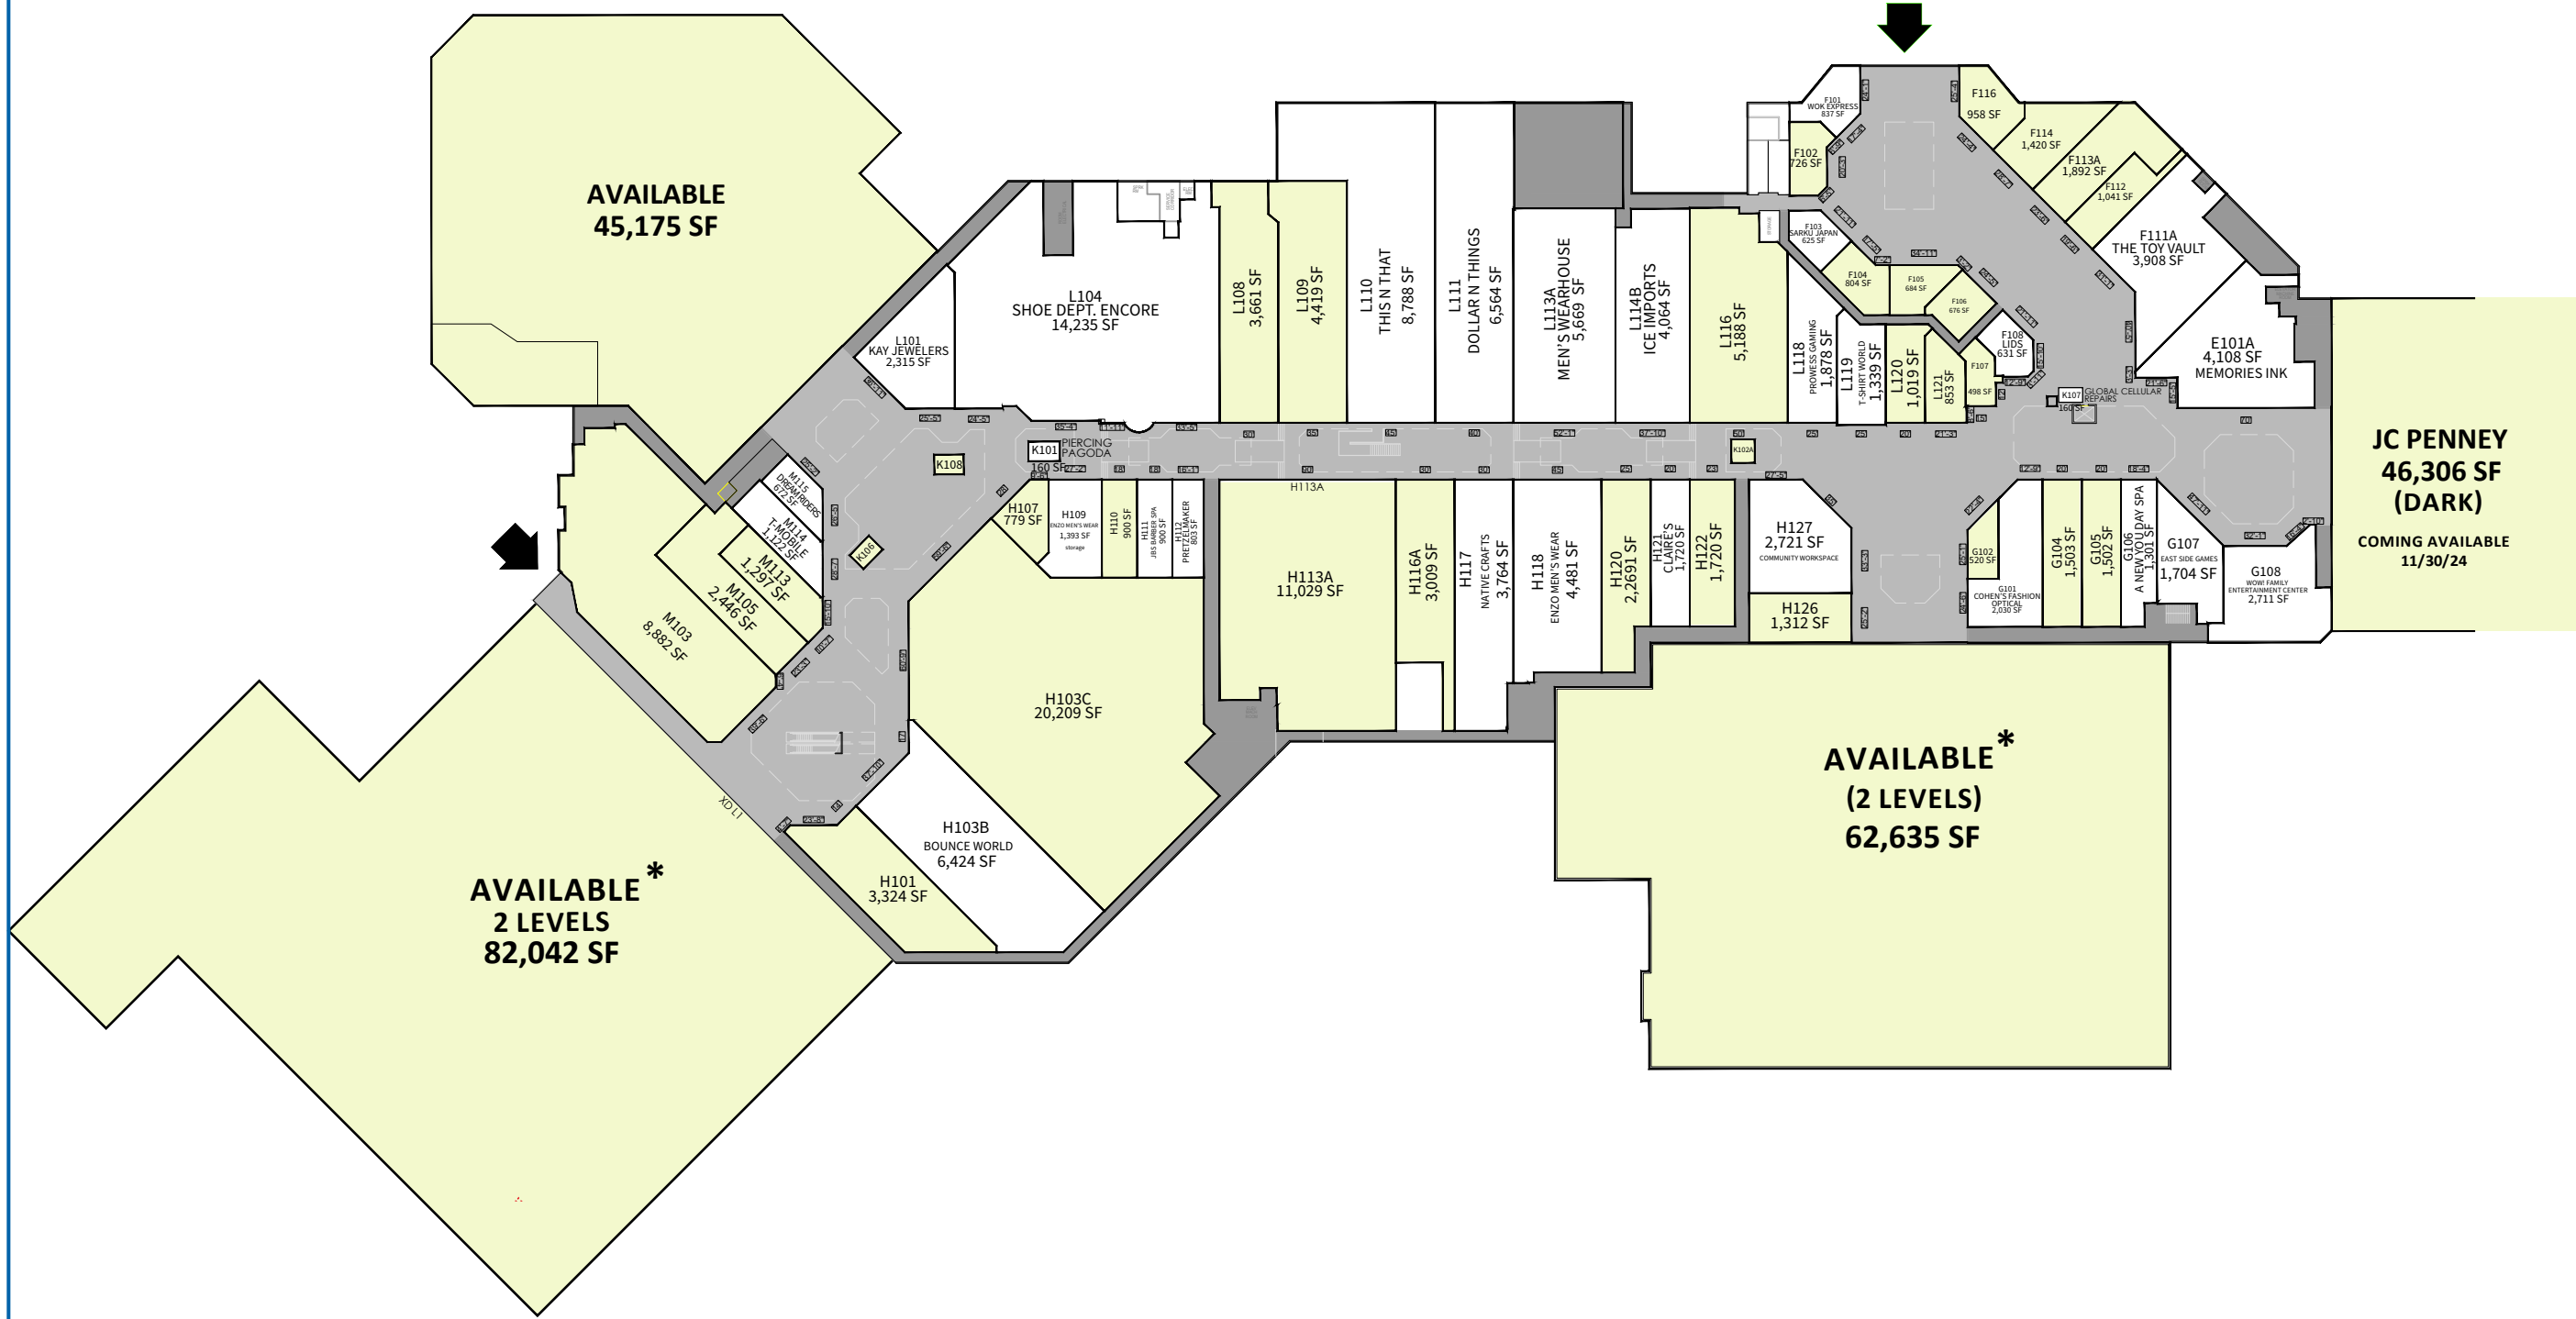

GROUND LEVEL

AVAILABLE
45,175 SF

AVAILABLE*
2 LEVELS
82,042 SF

AVAILABLE*
(2 LEVELS)
62,635 SF

JC PENNEY
46,306 SF
(DARK)
COMING AVAILABLE
11/30/24

Leased Available

*NOT OWNED

LEASING BY:

CRYSTAL MALL
WATERFORD, CT

850 HARTFORD TPK

LEASE PLAN
LP1

UPPER LEVEL

Leased
 Available

*NOT OWNED

LEASING BY:

CRYSTAL MALL
WATERFORD, CT

850 HARTFORD TPK

LEASE PLAN
LP2