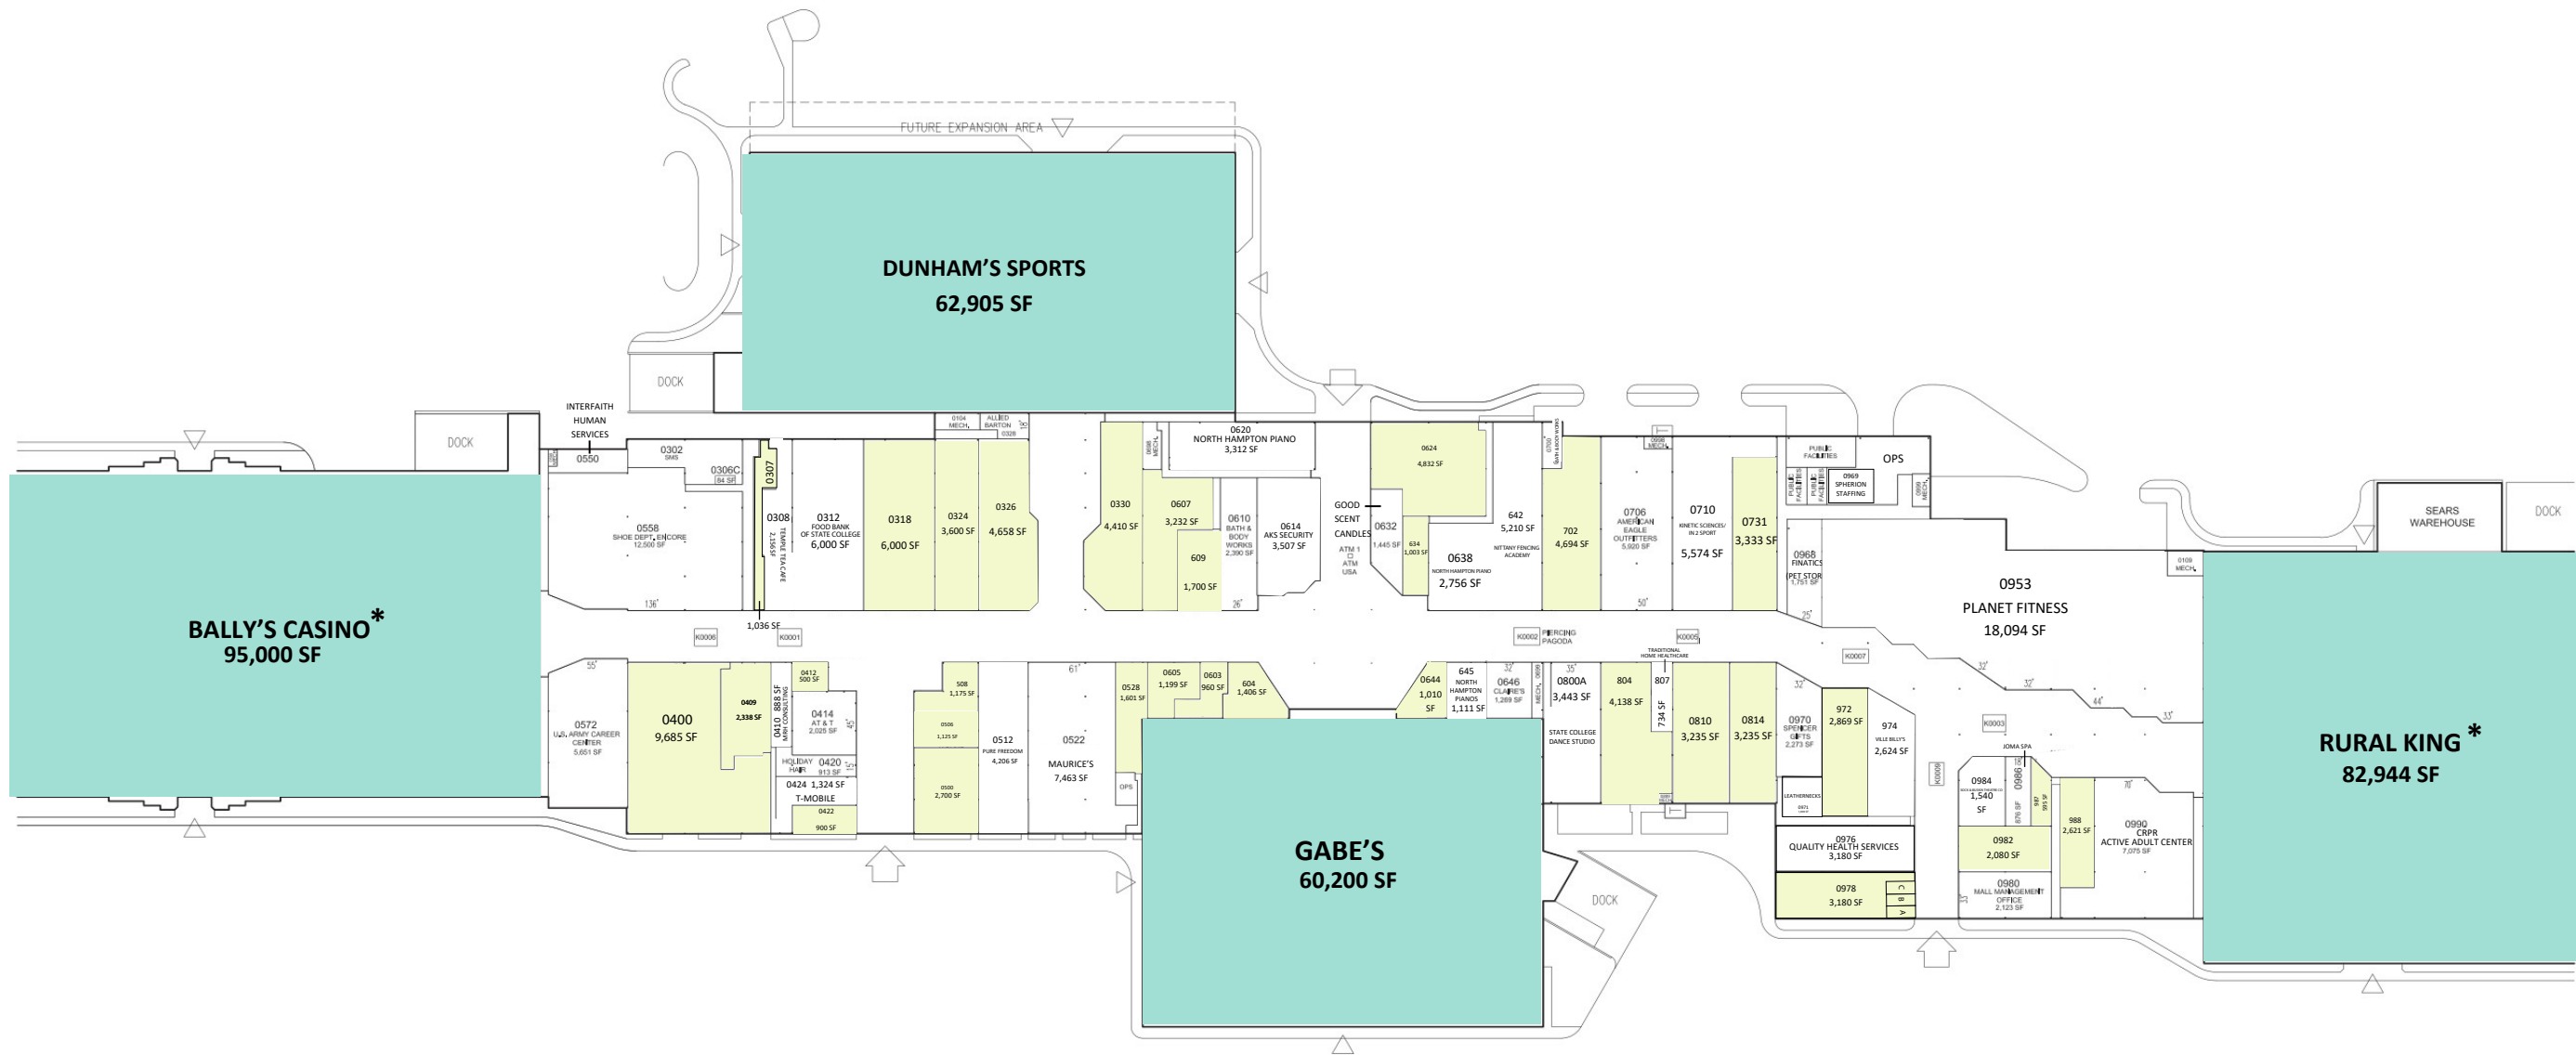

**NITTANY MALL  
STATE COLLEGE, PA**

2901 EAST COLLEGE AVE.

LEASE PLAN  
LP

\*NOT OWNED

Leased

Available