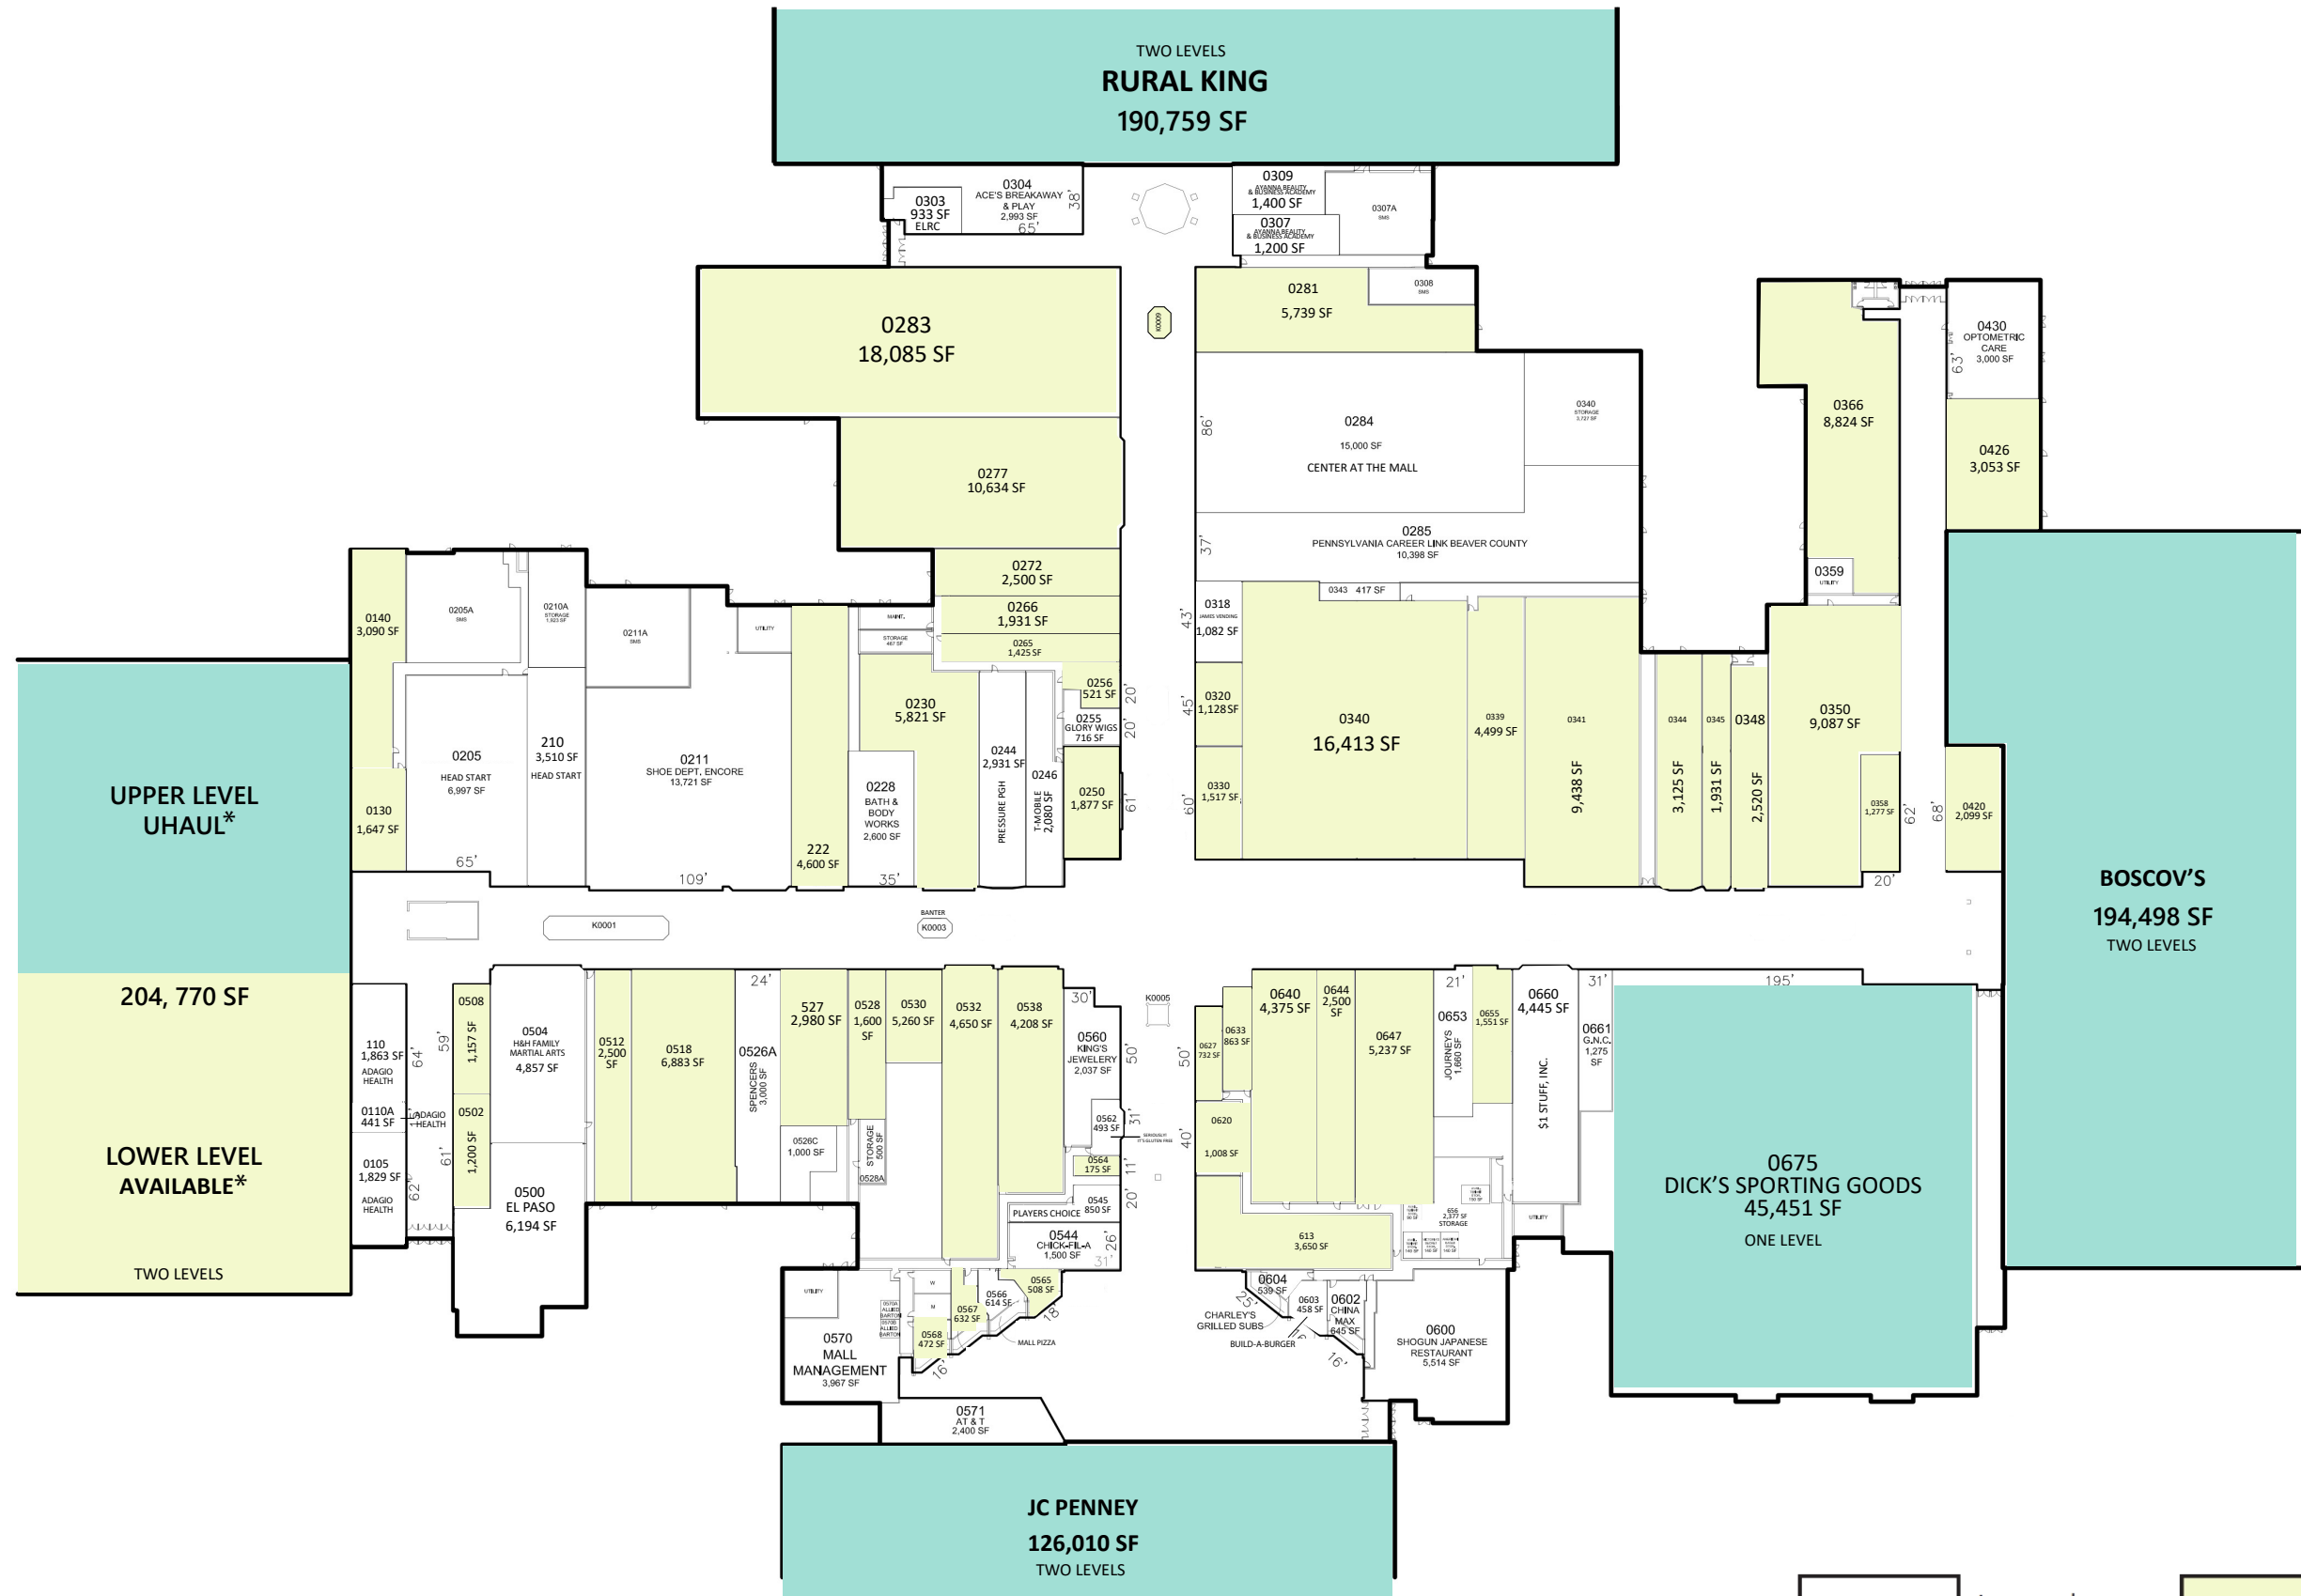

LEASING BY:

**BEAVER VALLEY MALL
MONACA, PA**

570 BEAVER VALLEY
MALL BOULEVARD

LEASE PLAN
LP

Leased Available

*NOT OWNED