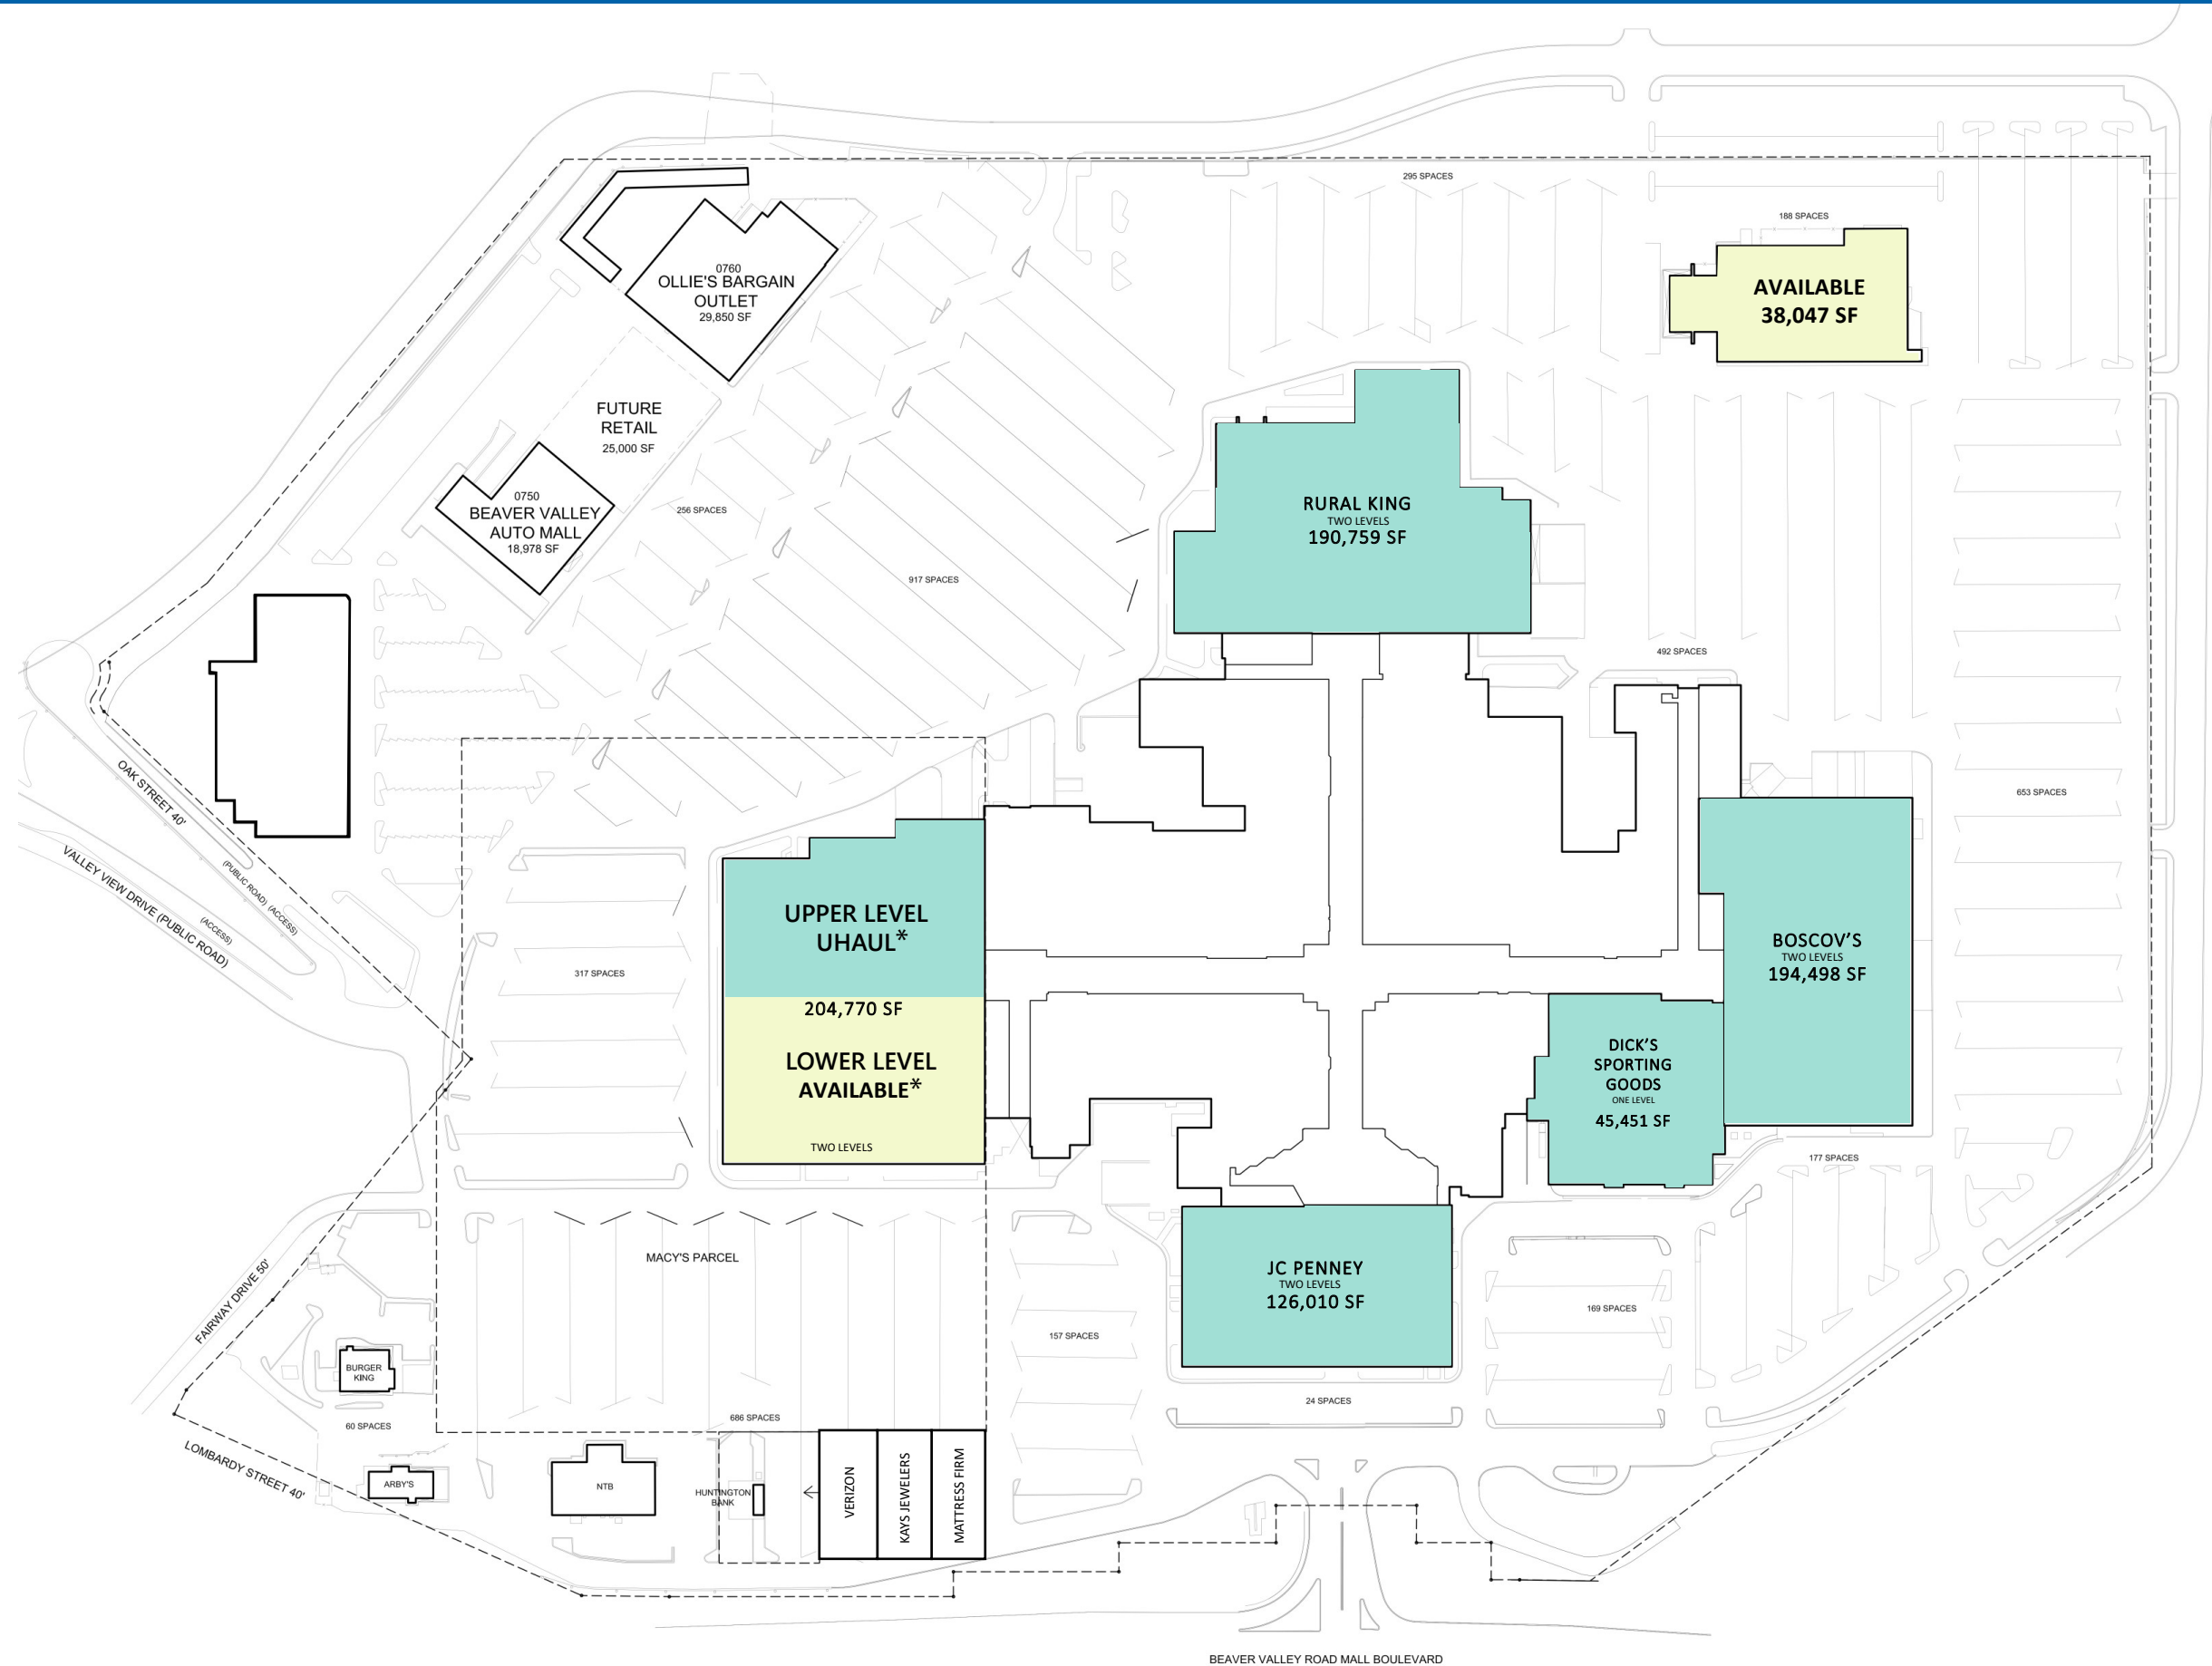

**BEAVER VALLEY MALL
MONACA, PA**

570 BEAVER VALLEY MALL BOULEVARD

SITE PLAN
SP

*NOT OWNED

ROUTE 18 19,360 VPD