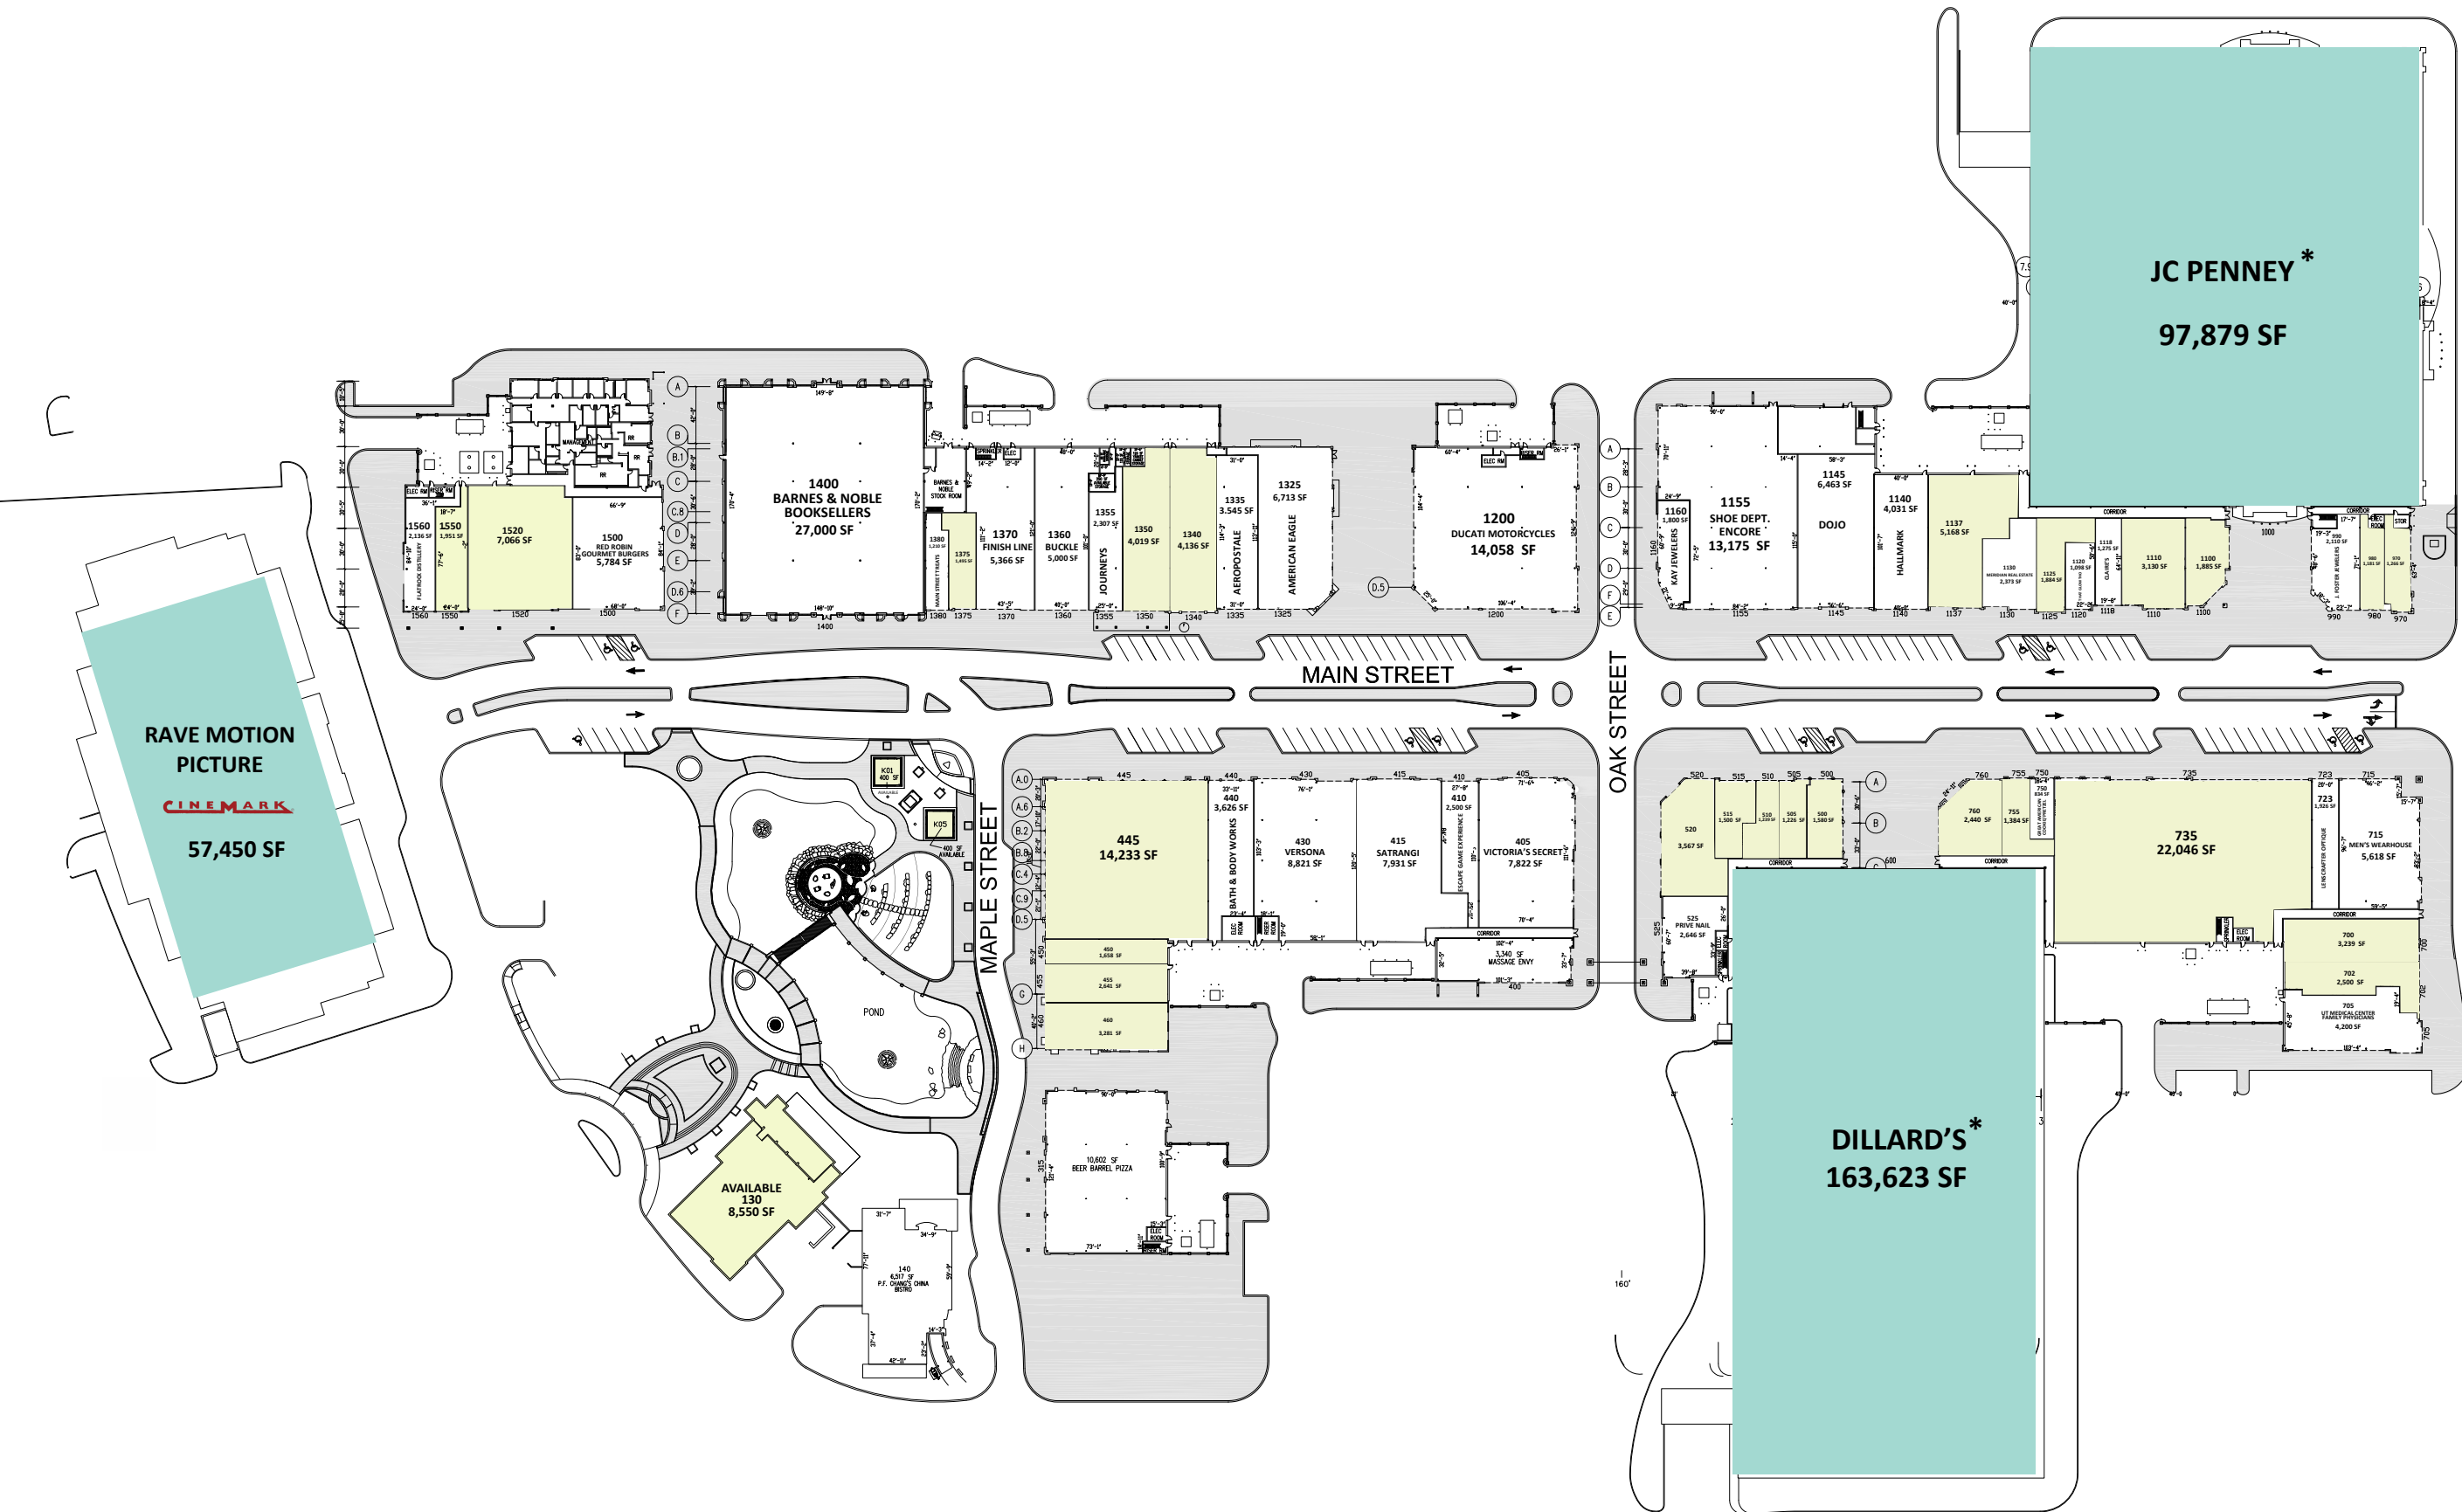

SHOPS AT FALLEN TIMBERS
MAUMEE, OH

3100 MAIN ST.

SITE PLAN
LP

RUSSEL RD. 3,344 VPD

Leased
 Available

*NOT OWNED