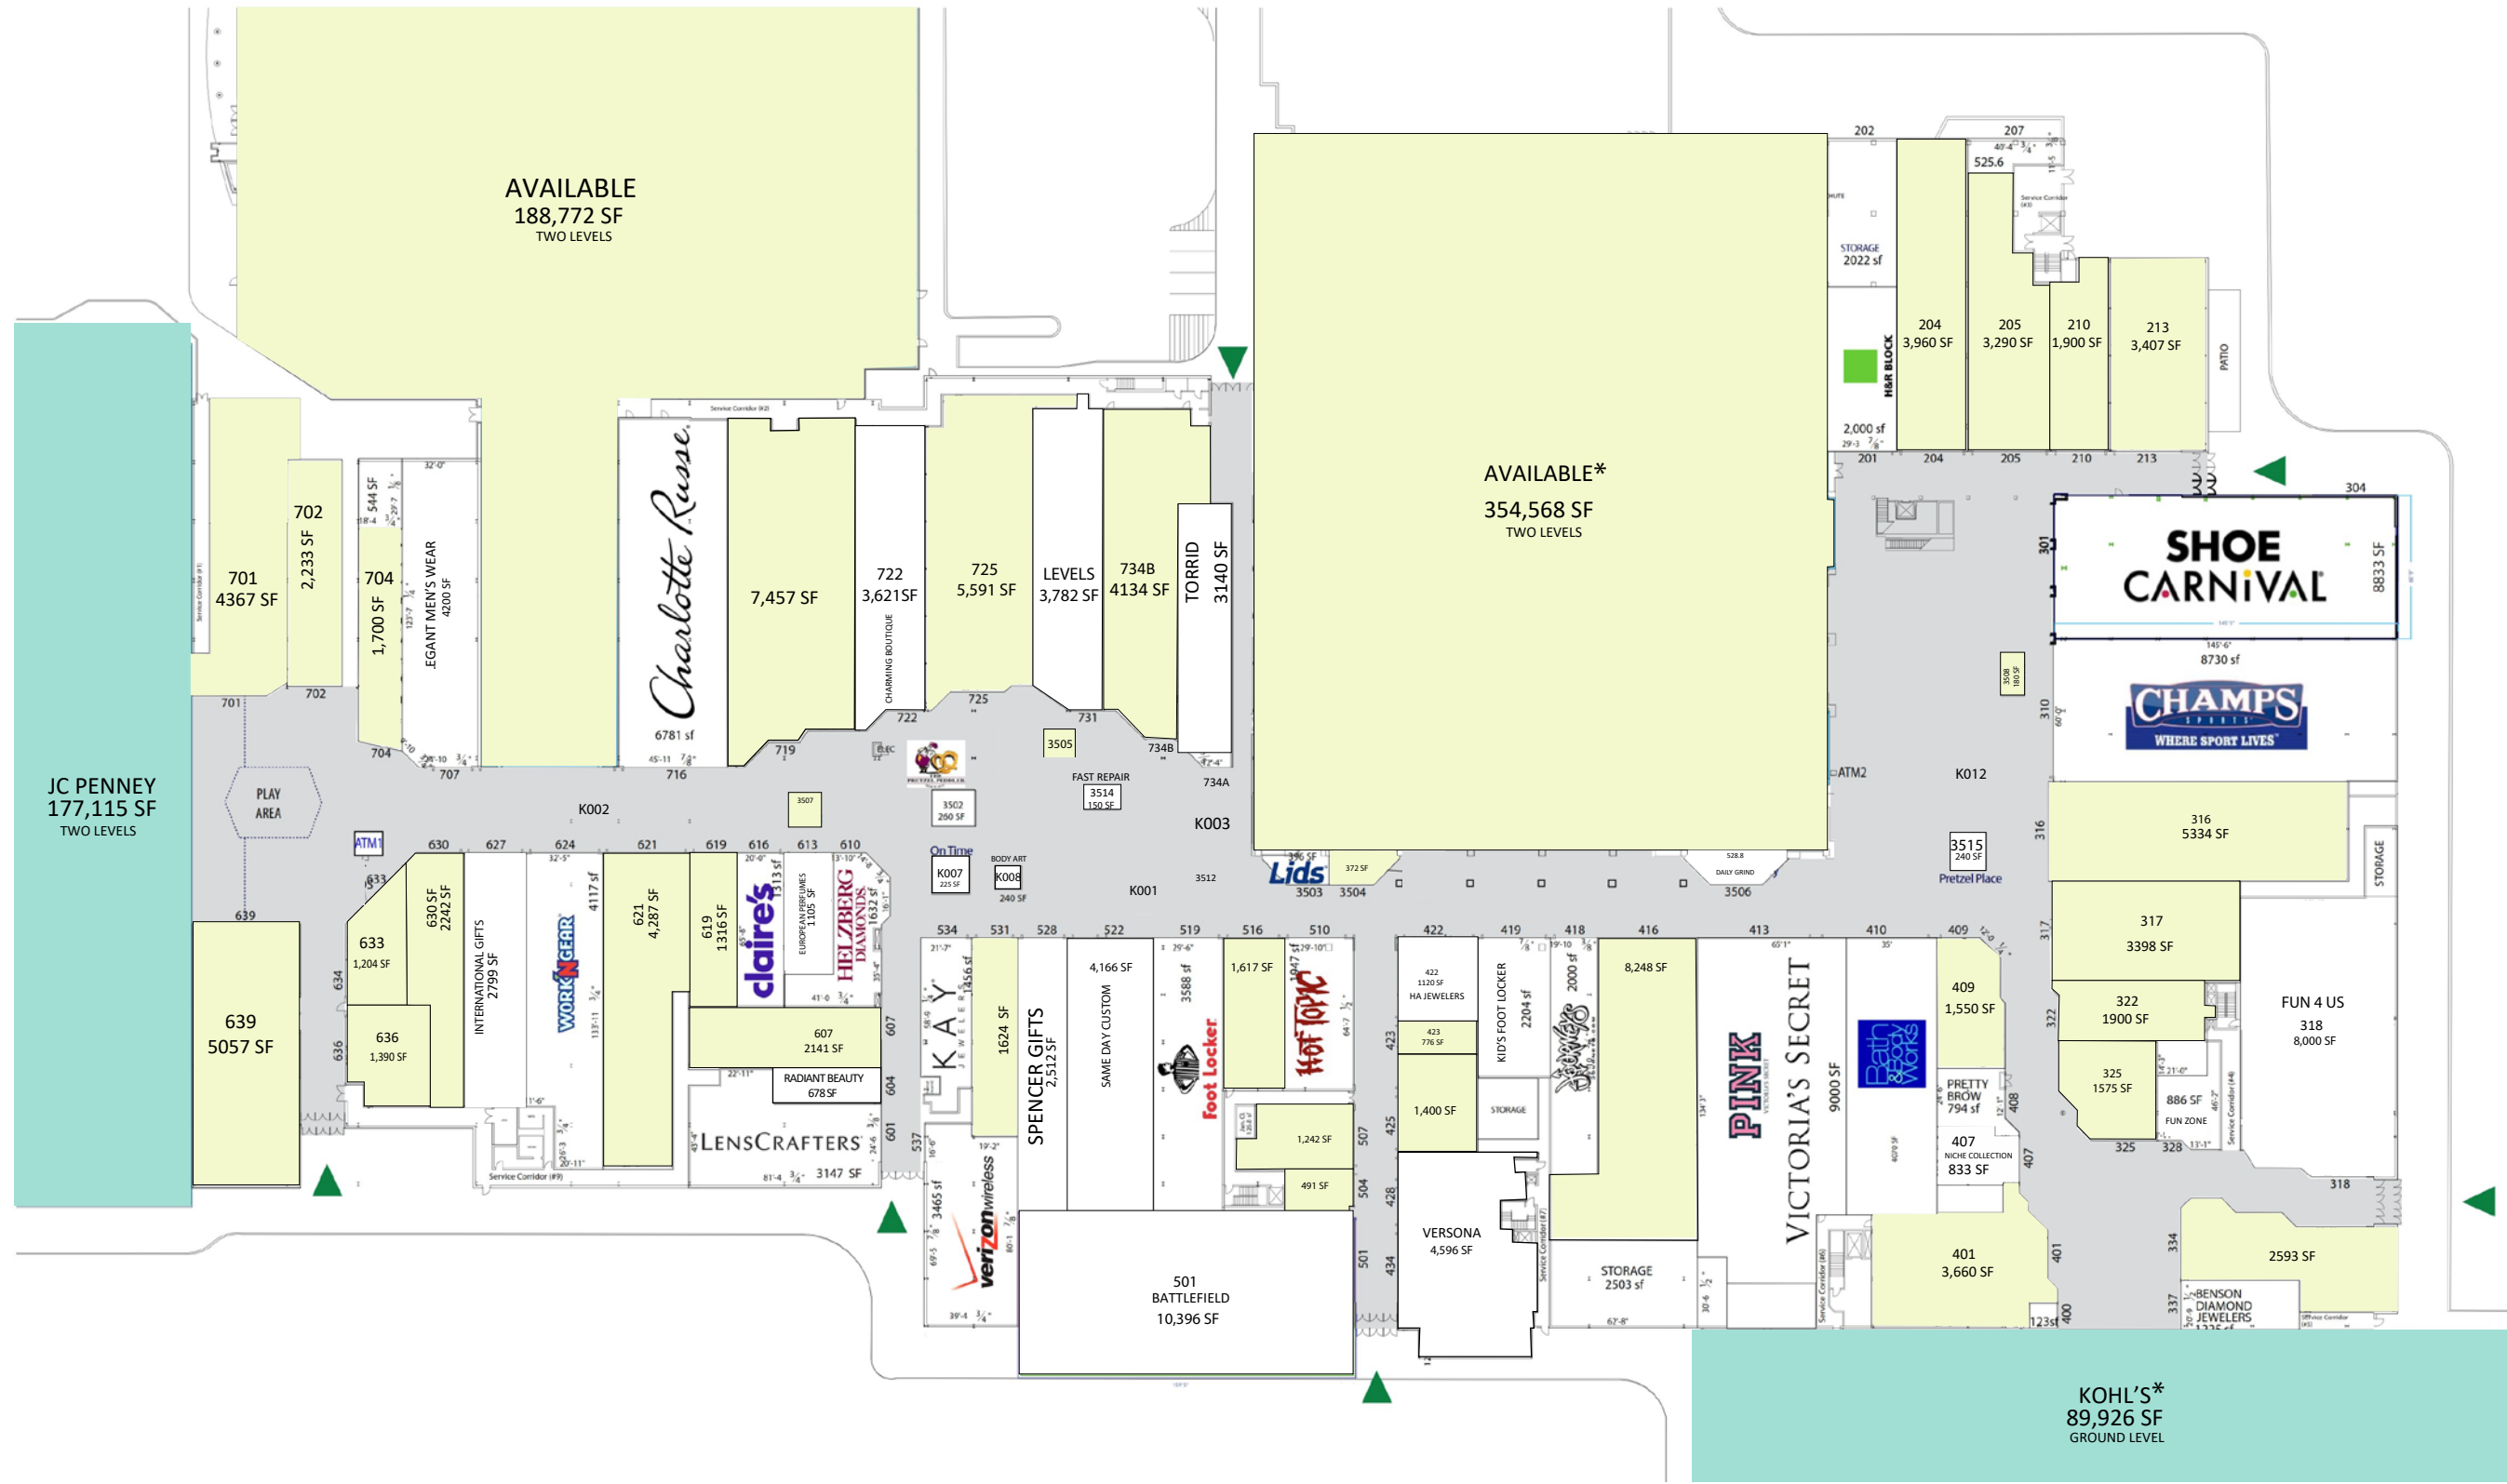

LEASING BY:

WESTLAND SHOPPING CENTER
WESTLAND, MI

35000 WARREN ROAD

LEASE PLAN
LP

*NOT OWNED

Leased Available