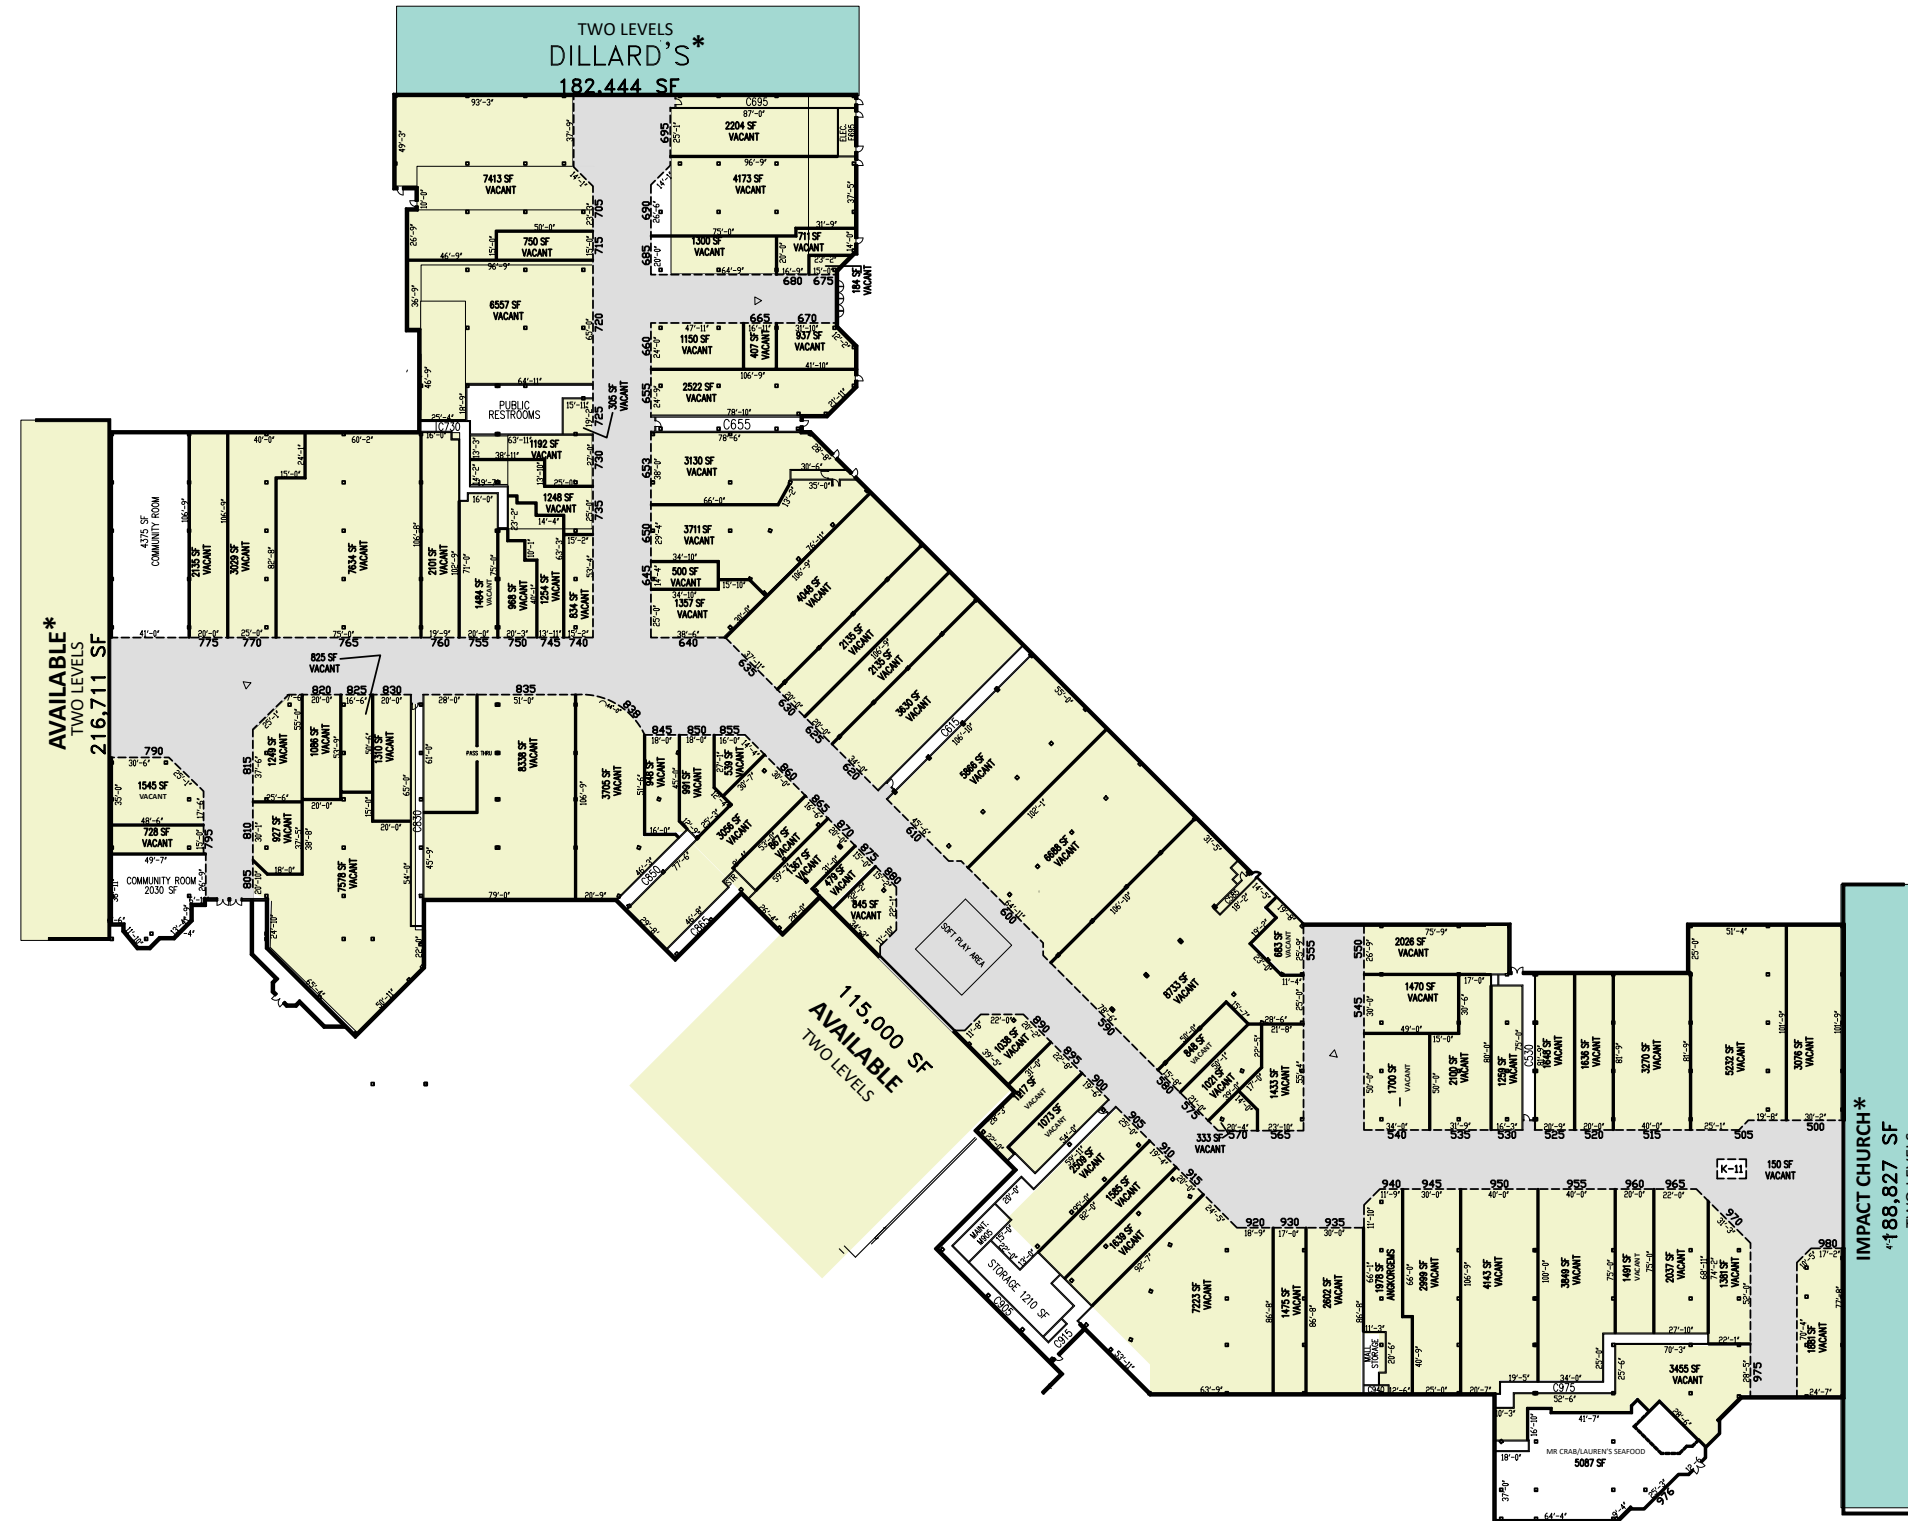

# WEST WING

Leased

Available

\*NOT OWNED

LEASING BY:

## REGENCY SQUARE MALL JACKSONVILLE, FL

9501 ARLINGTON EXPRESSWAY

LEASE PLAN  
LP2