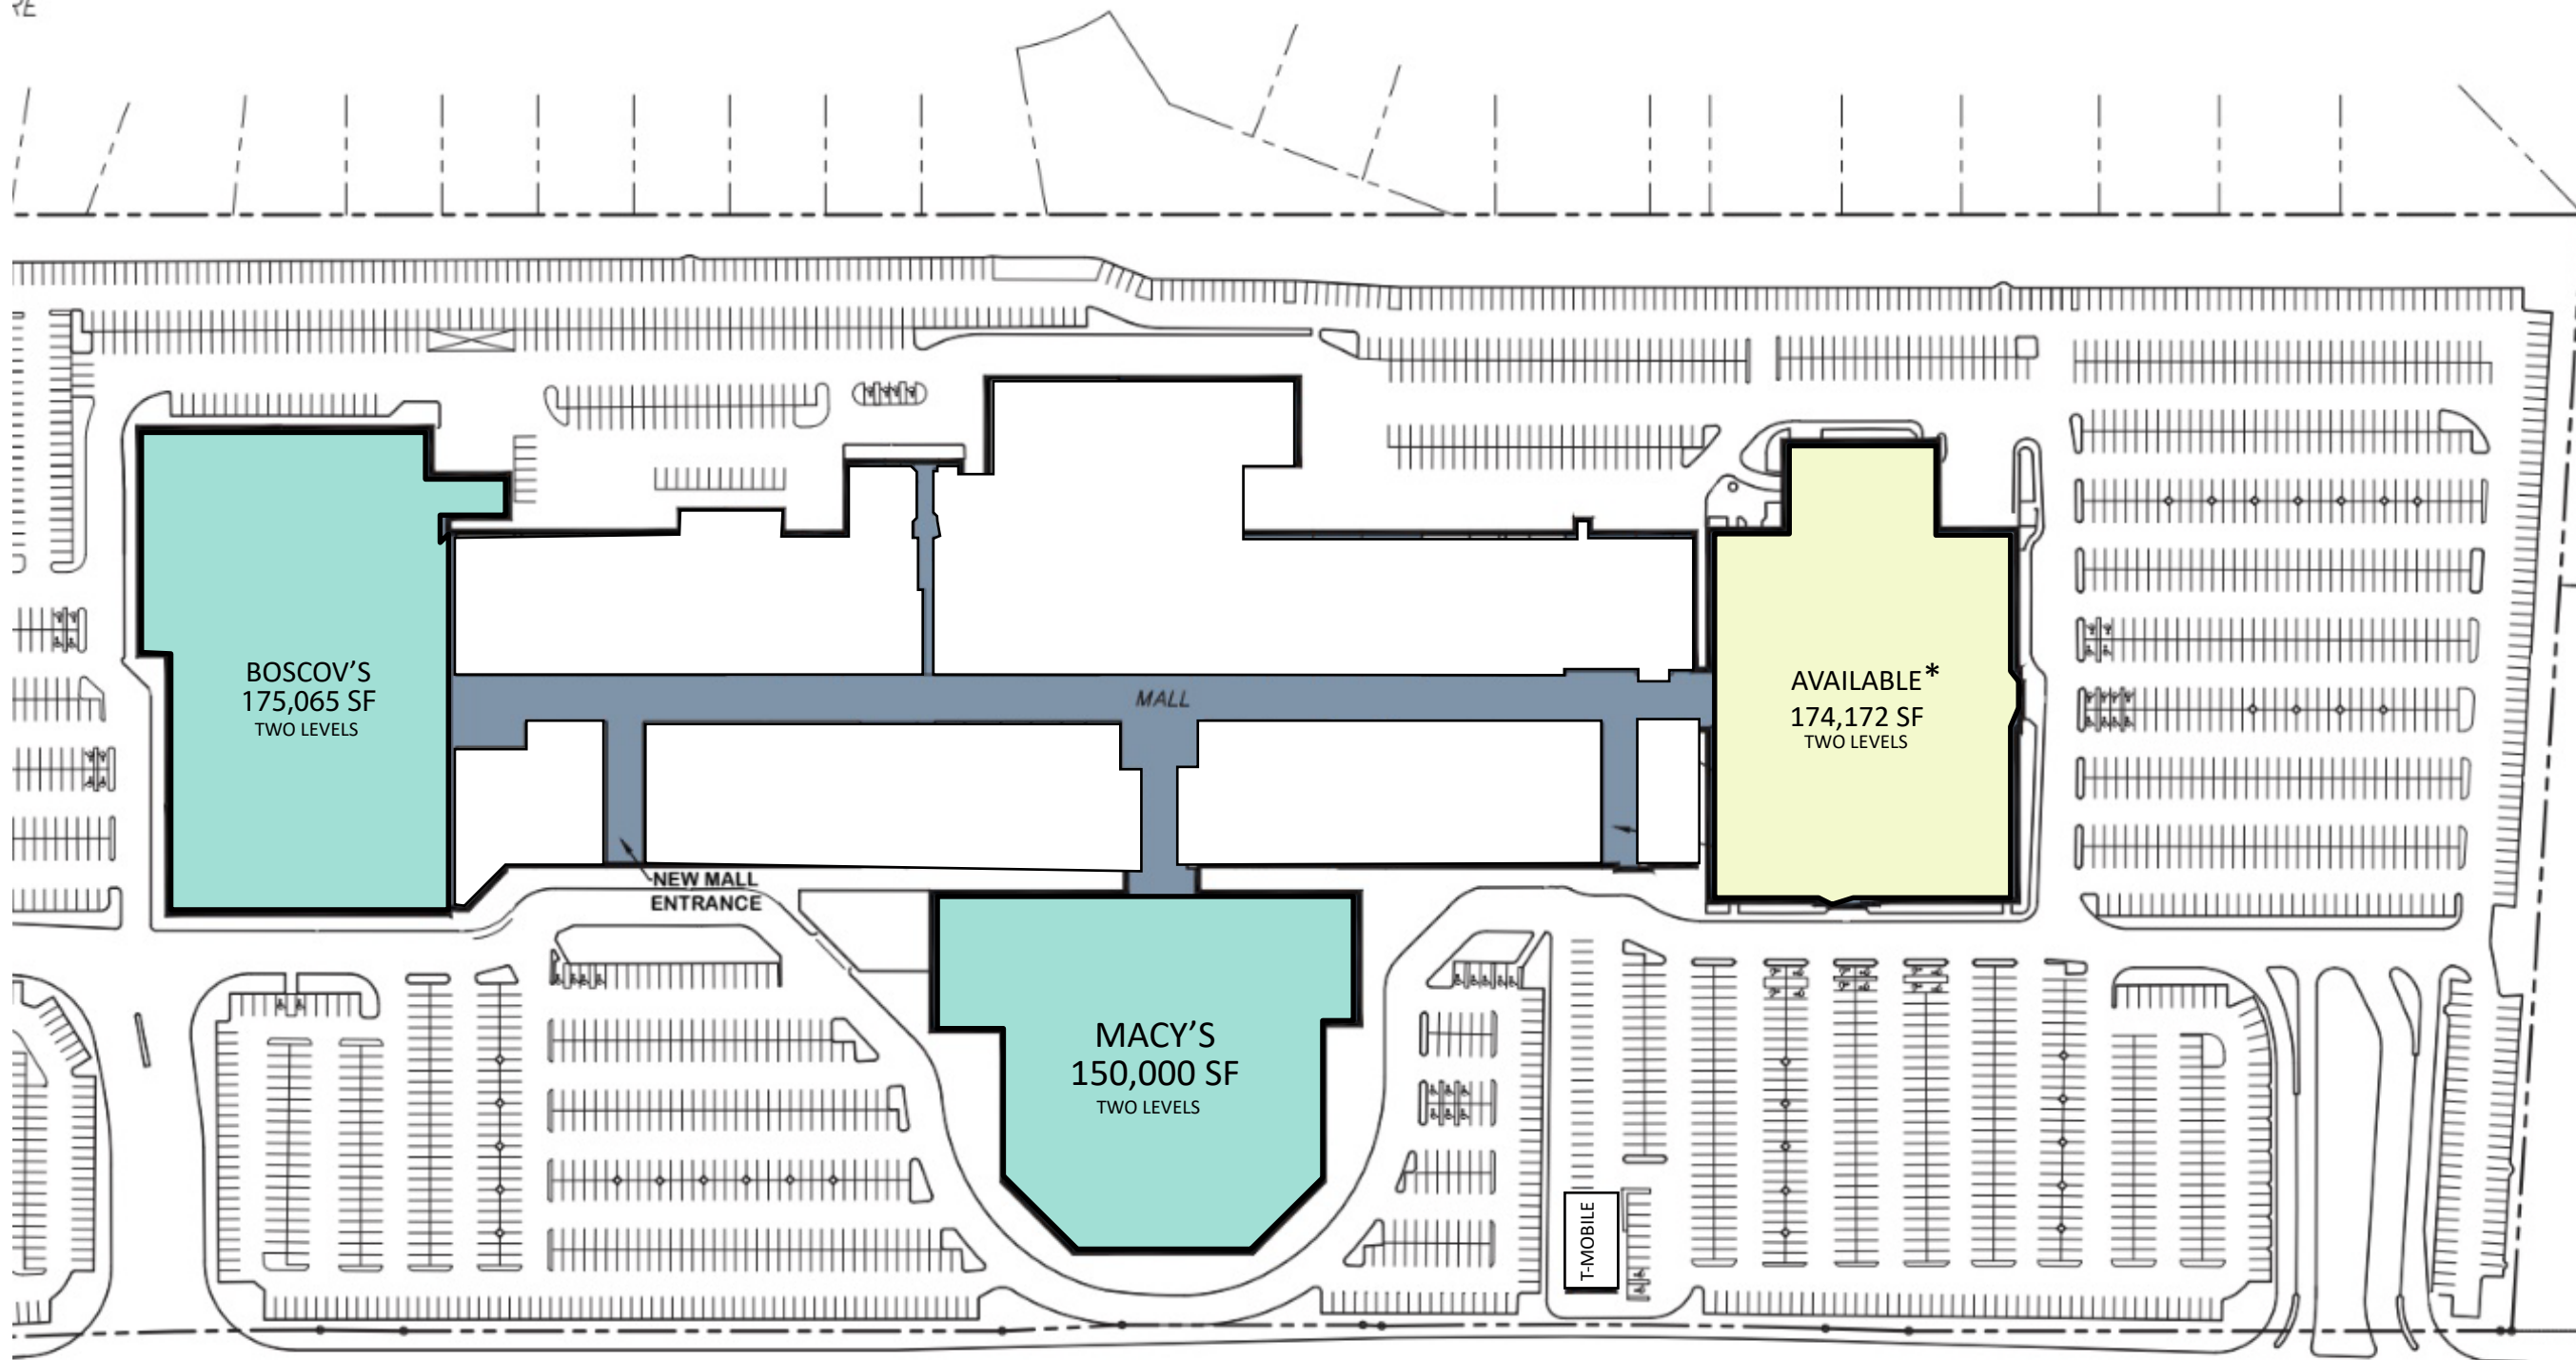

RE

U.S. ROUTE 202

30,396 VPD

CONCORD PIKE

*NOT OWNED

LEASING BY:

**CONCORD MALL
WILMINGTON, DE**

4737 CONCORD PIKE

SITE PLAN
SP