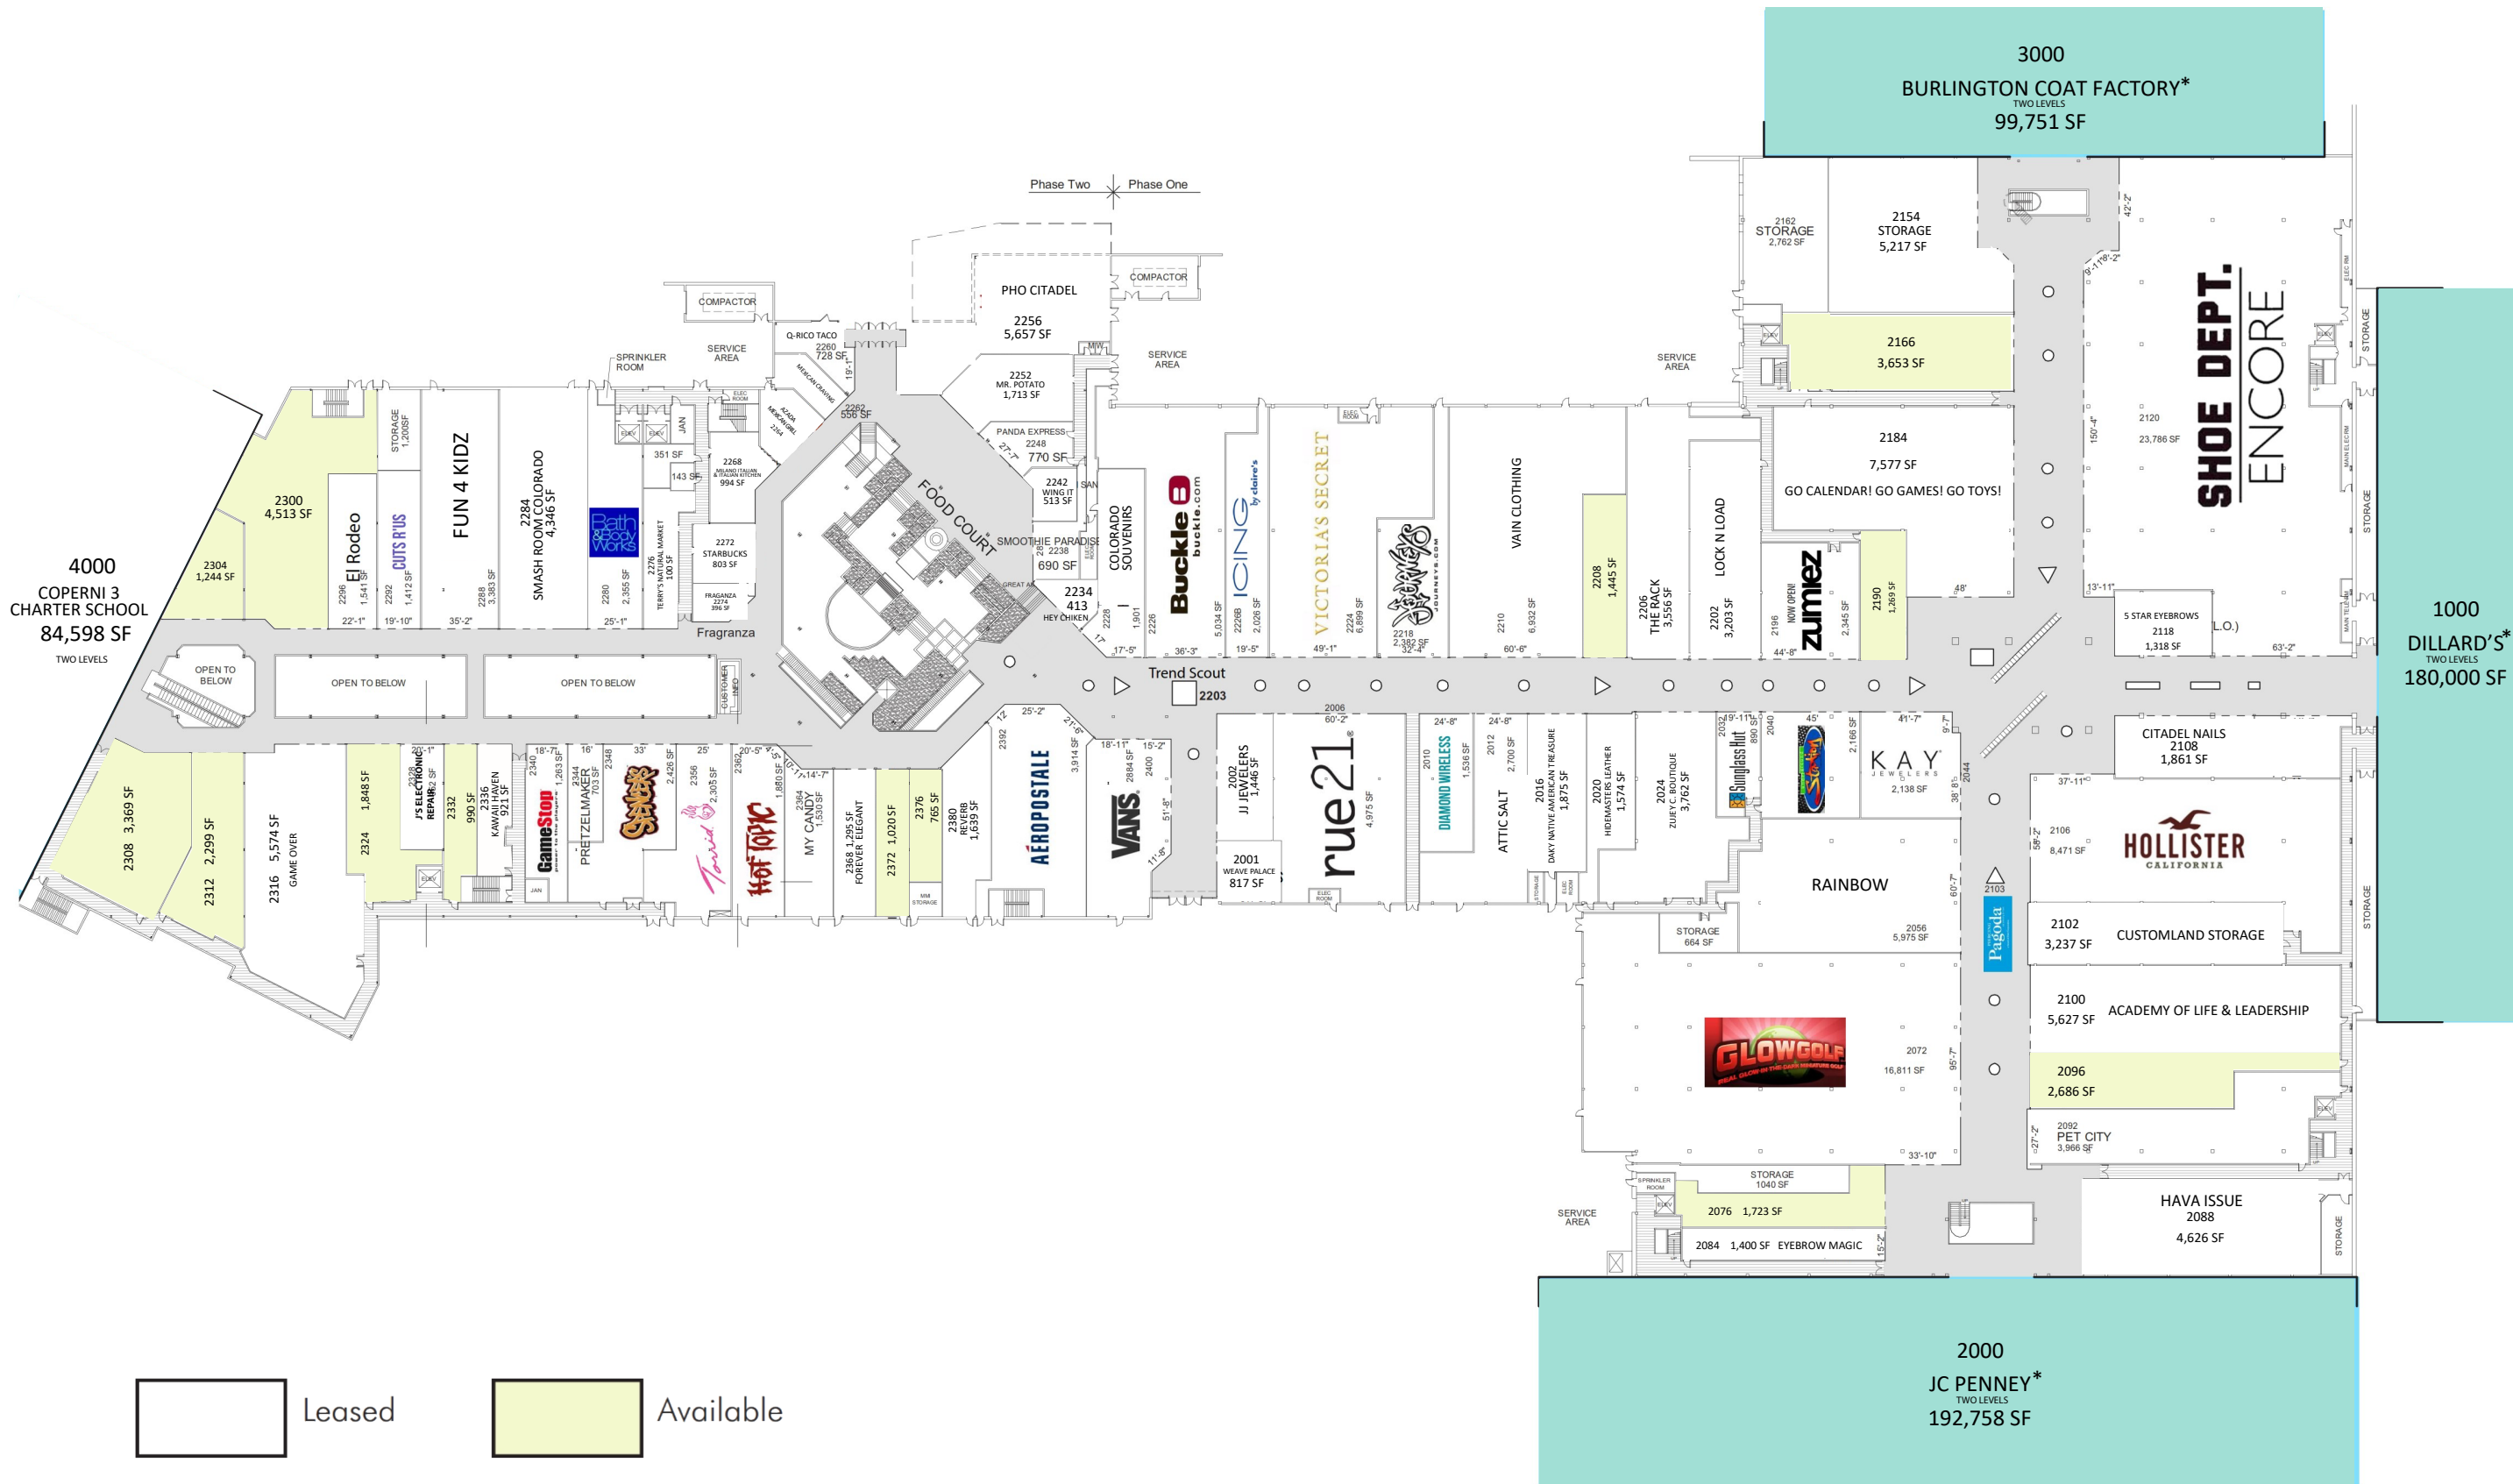

**THE CITADEL
COLORADO SPRINGS, CO**

750 CITADEL DR. EAST

LEASE PLAN
LP1

LEVEL 1

**4000
AVAILABLE*
84,598 SF**

Leased
 Available

*NOT OWNED

LEVEL 2

LEASE PLAN
LP2

LEVEL 3

Leased

Available

*NOT OWNED

LEASING BY:

THE CITADEL
COLORADO SPRINGS, CO

750 CITADEL DR. EAST

LEASE PLAN
LP3