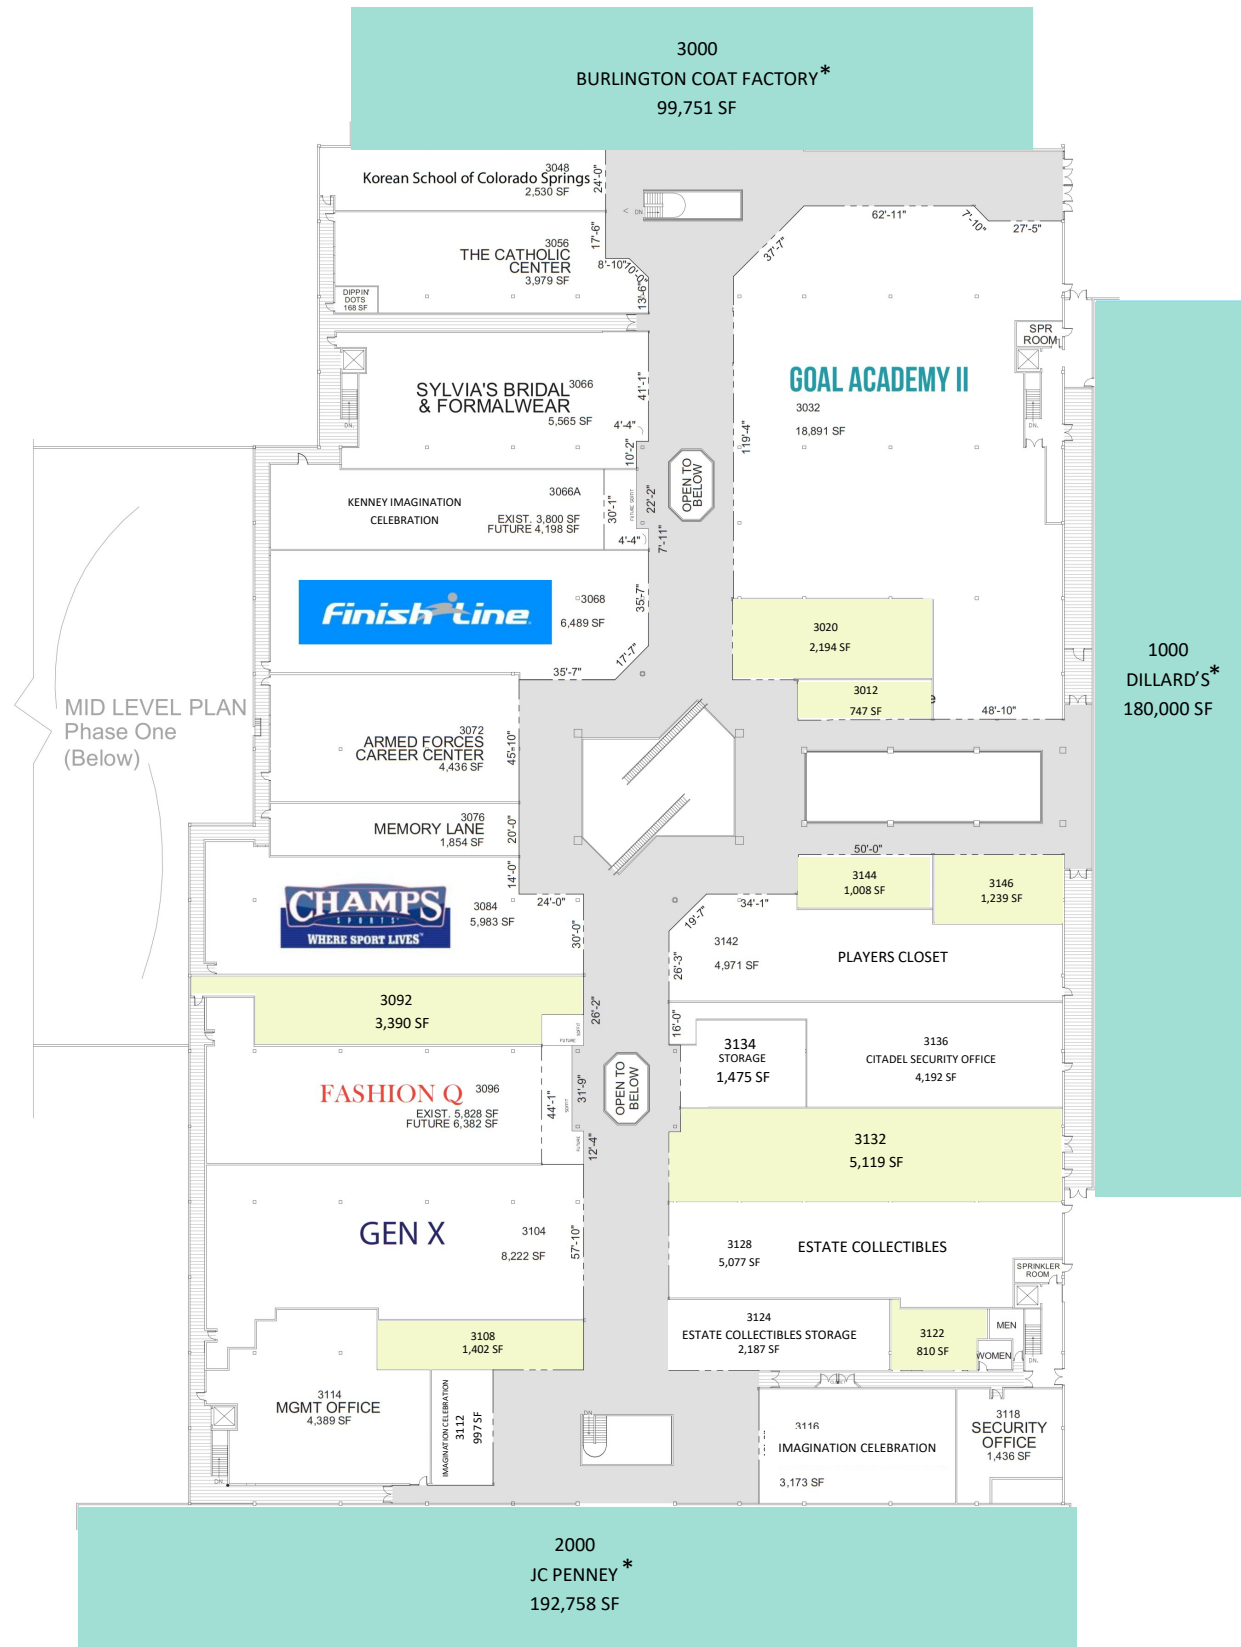

**THE CITADEL
COLORADO SPRINGS, CO**

750 CITADEL DR. EAST

LEASE PLAN
LP1

LEVEL 1

**4000
AVAILABLE*
84,598 SF**

Leased
 Available

*NOT OWNED

LEVEL 2

LEASE PLAN
LP2

LEVEL 3

Leased

Available

*NOT OWNED

LEASING BY:

THE CITADEL
COLORADO SPRINGS, CO

750 CITADEL DR. EAST