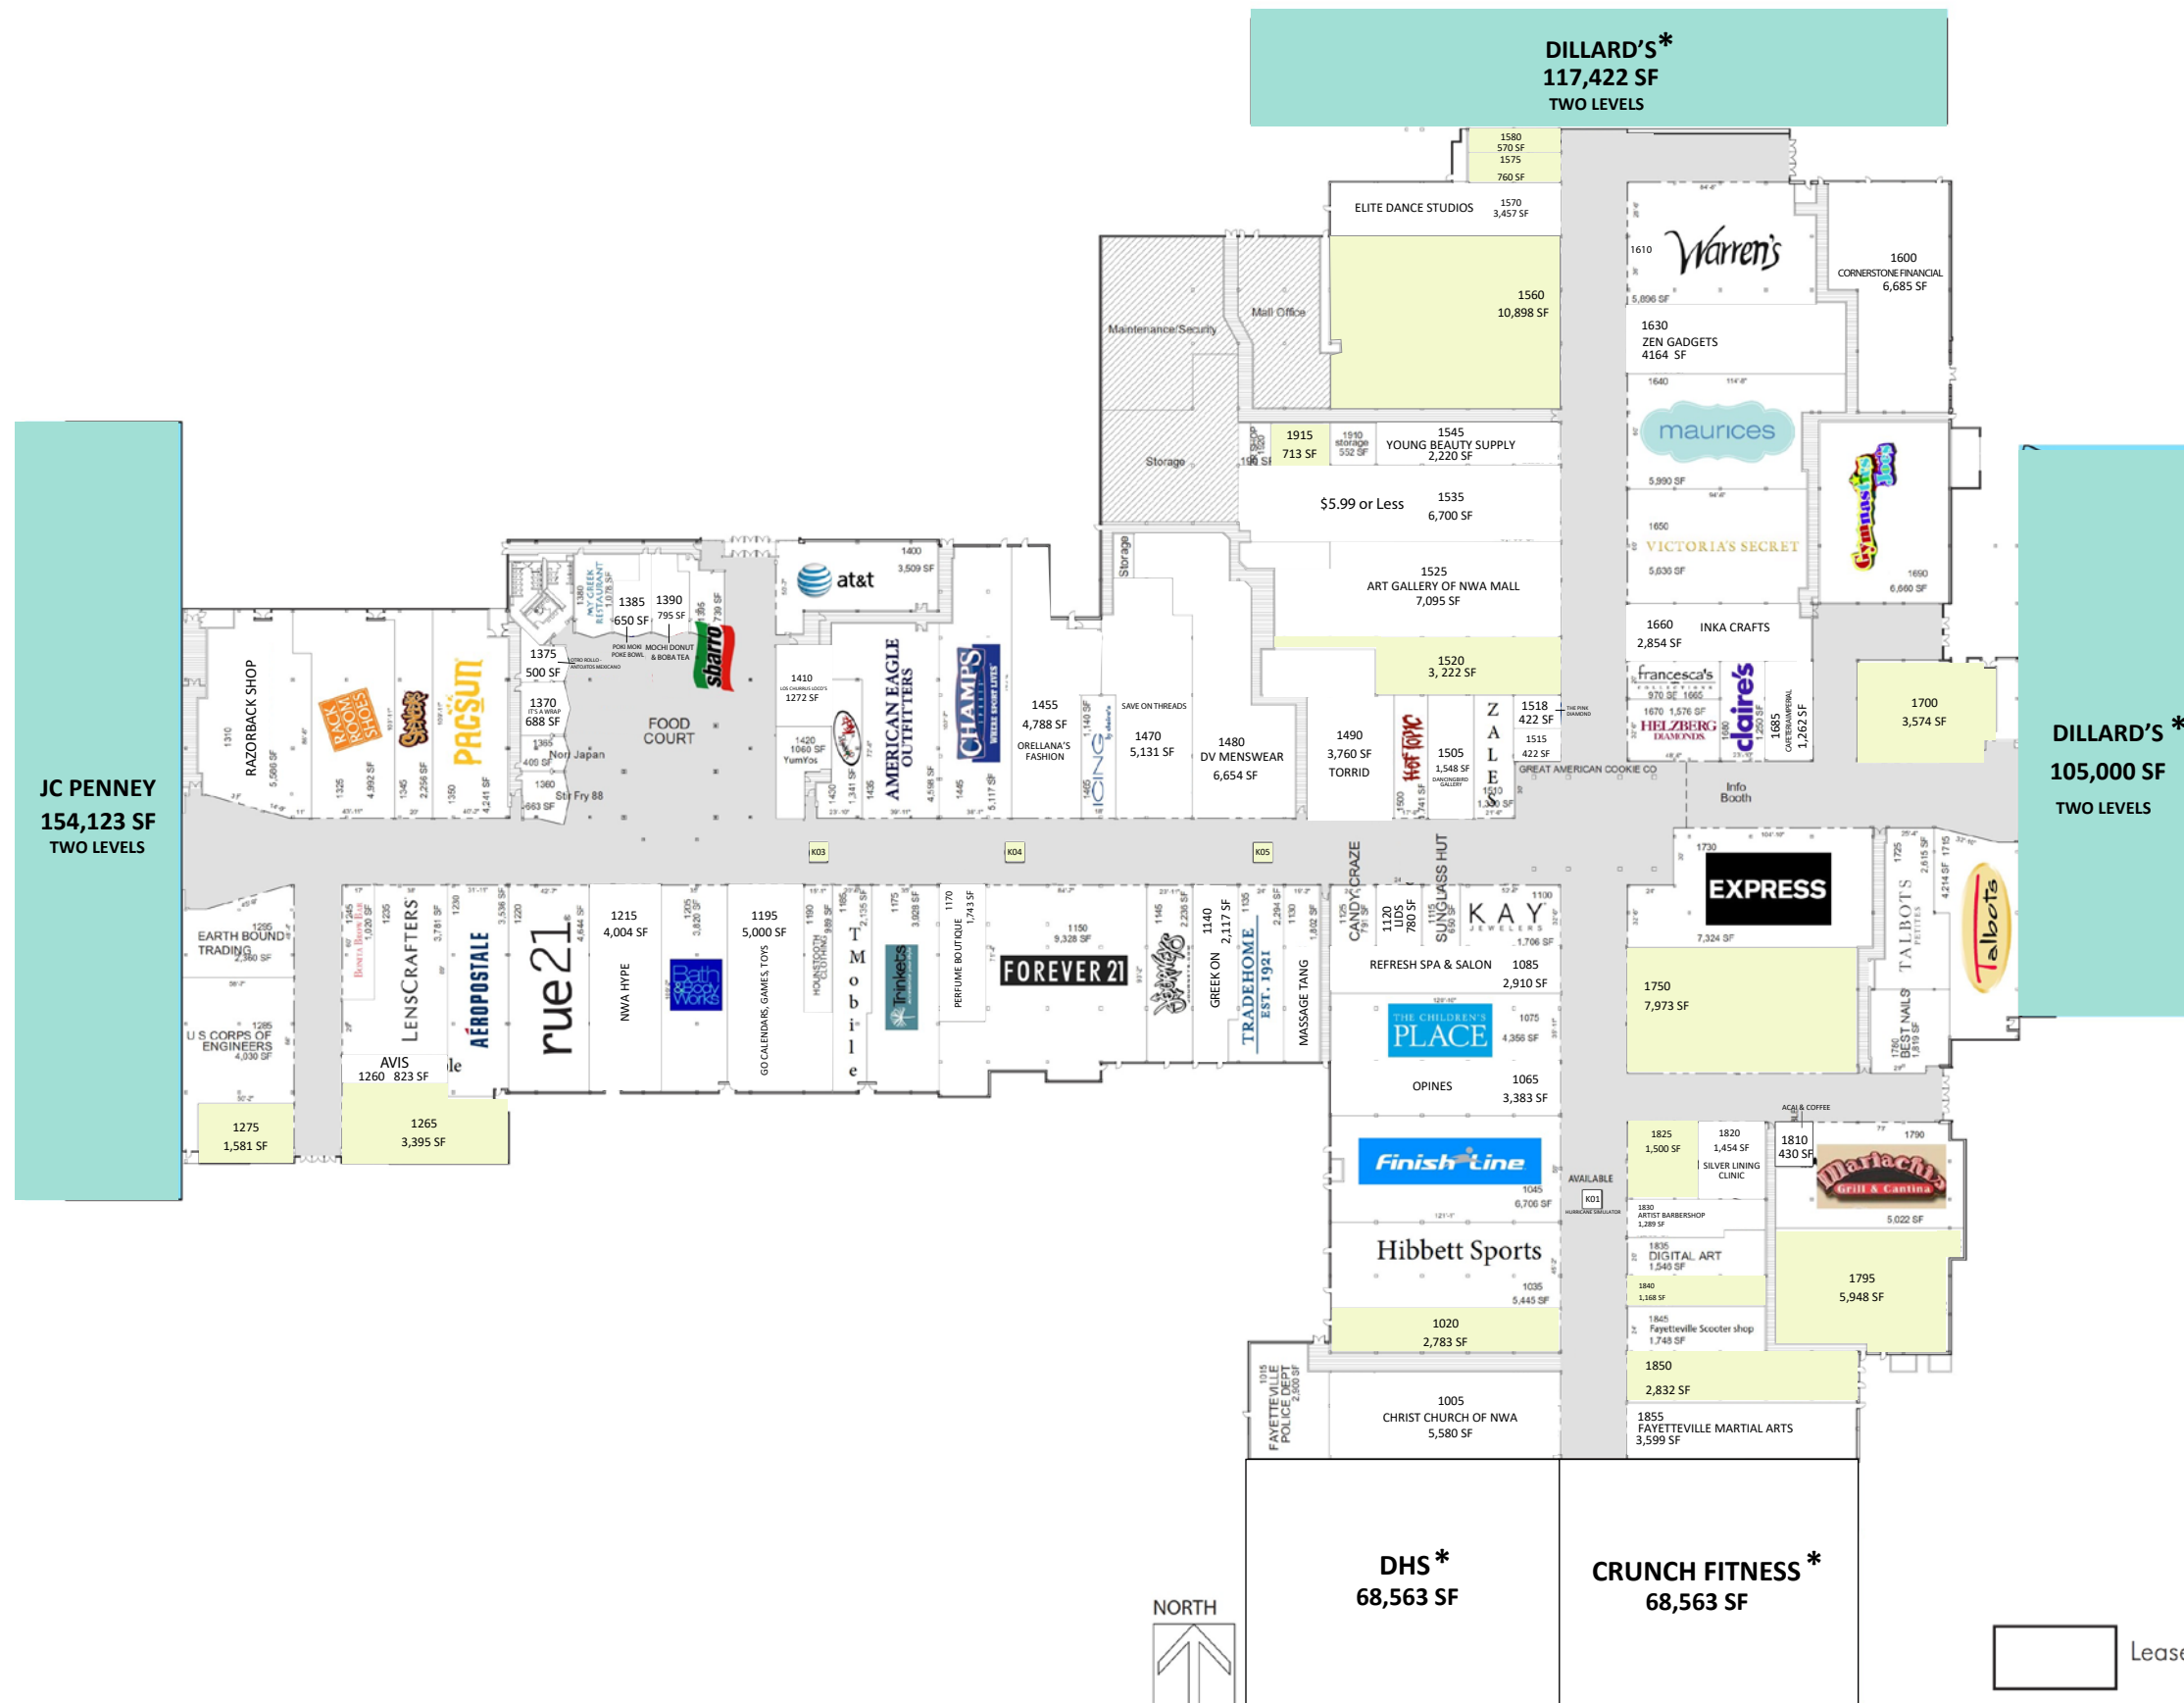

LEASING BY:

**NW ARKANSAS MALL  
FAYETTEVILLE, AR**

4201 NORTH  
SHILOH DR.

LEASE PLAN  
LP

\*NOT OWNED