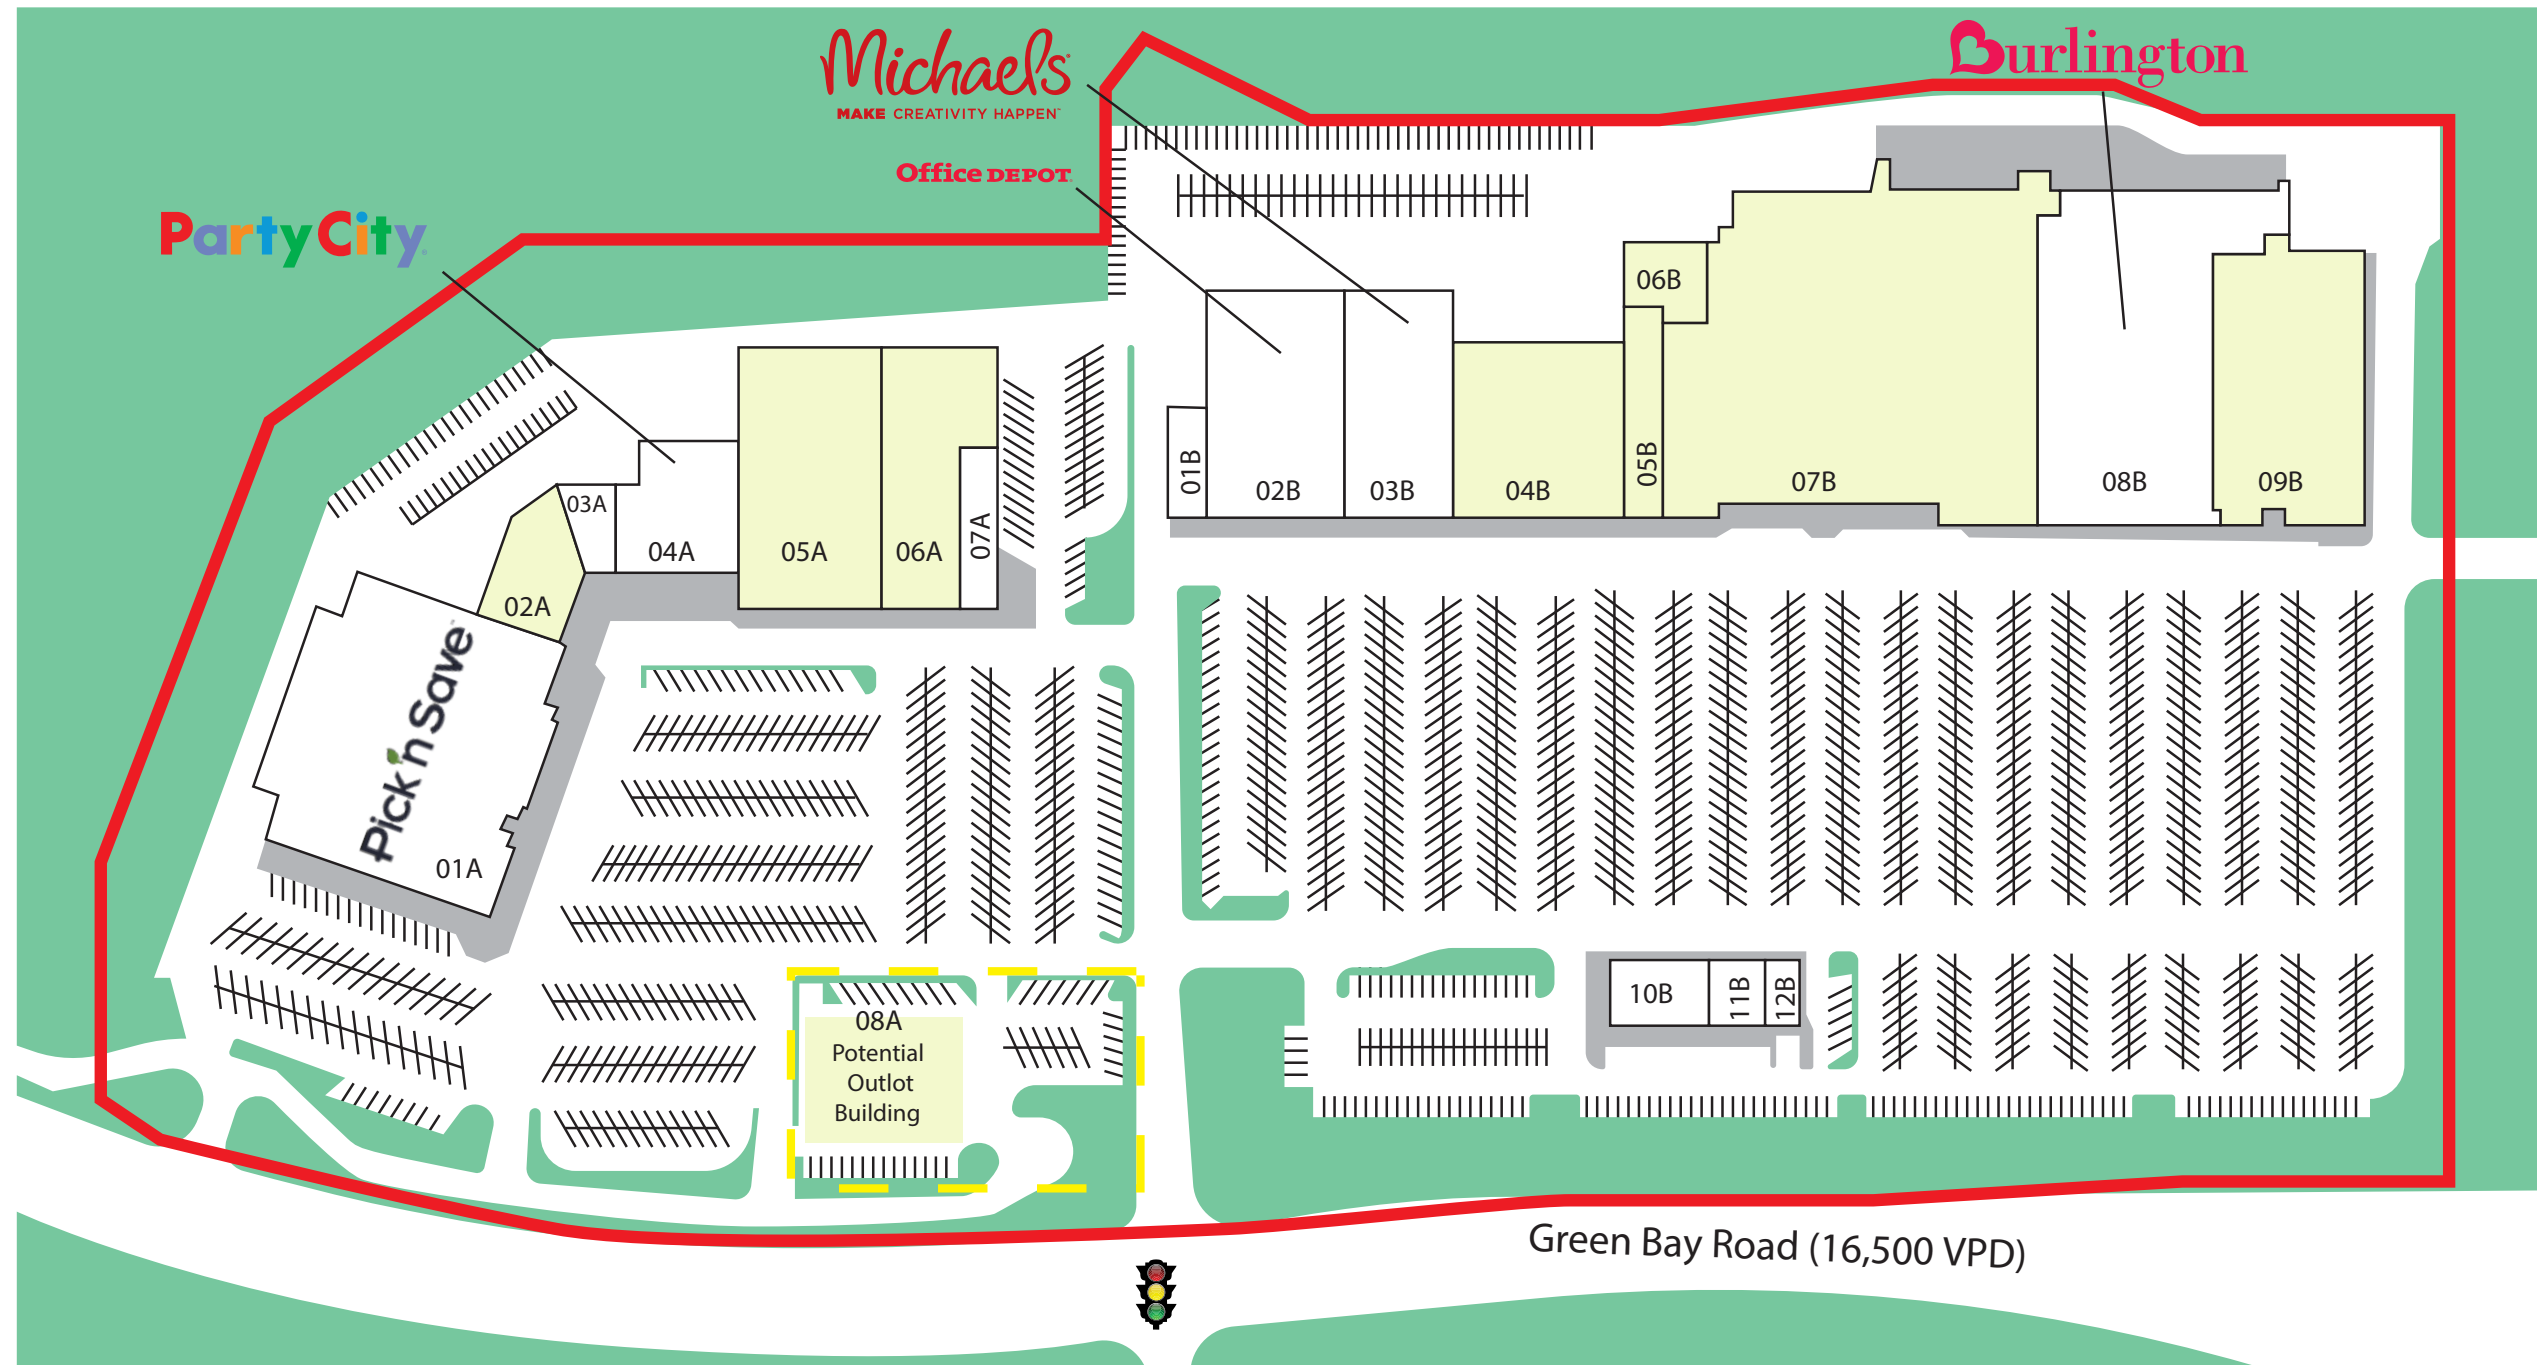

MARKETPLACE OF BROWN DEER
BROWN DEER, WI

Suite	Tenant	Square Feet	Suite	Tenant	Square Feet	Suite	Tenant	Square Feet
01A	Pick'n Save	58,077	08A	Potential Outlot Building	5,200 SF	09B	Available	34,337
02A	Available	8,500	01B	Bath & Body Works	2,600	10B	Kitchen & Cocktails	5,140
03A	Bella Nail Space	3,500	02B	Office Max	20,344	11B	America's Best Contacts	3,200
03B	Michaels	3,500	04B	Available	22,752	12B	Firehouse Subs	2,000
04A	Party City	12,400	05B	Available	5,359			
05A	Available	30,810	06B	Available	6,955			
06A	Available	19,848	07B	Available	87,839			
07A	T-Mobile	5,005	08B	Burlington	52,030			