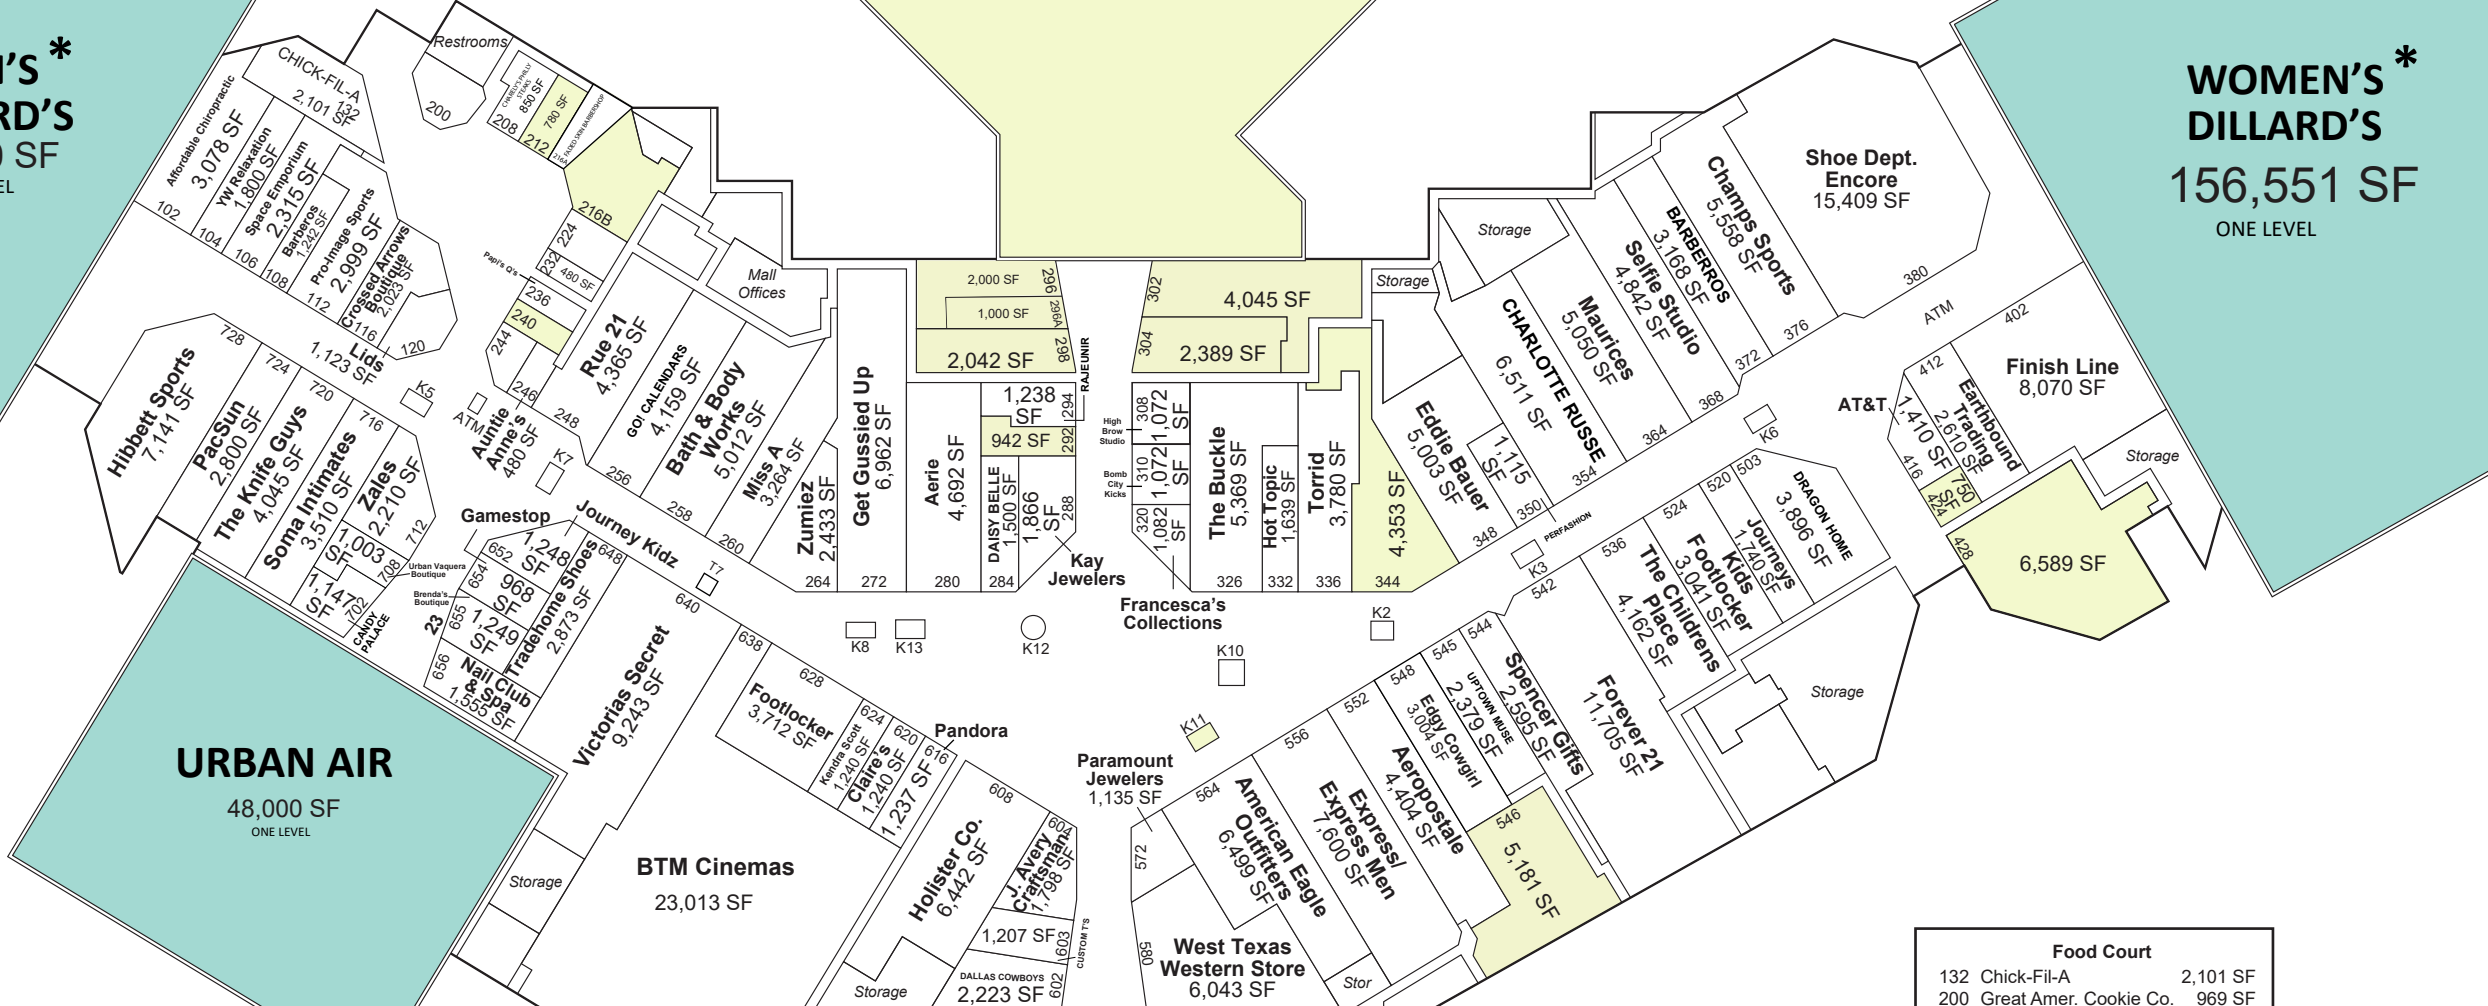

**MEN'S *
DILLARD'S**
80,000 SF
ONE LEVEL

AVAILABLE
157,014 SF
TWO LEVELS

**WOMEN'S *
DILLARD'S**
156,551 SF
ONE LEVEL

URBAN AIR
48,000 SF
ONE LEVEL

JCPenney *
136,747 SF
TWO LEVELS

Food Court	
132 Chick-Fil-A	2,101 SF
200 Great Amer. Cookie Co.	969 SF
208 Charley's Philly Steaks	850 SF
212 Rotini & The Alfredo's	780 SF
216 Specialty	3,236 SF
224 China Max	960 SF
232 King & Queen Fries	480 SF
236 Papi Q's	540 SF
240 Sweet Boutique	546 SF
244 Coffee & Sweets Co.	613 SF