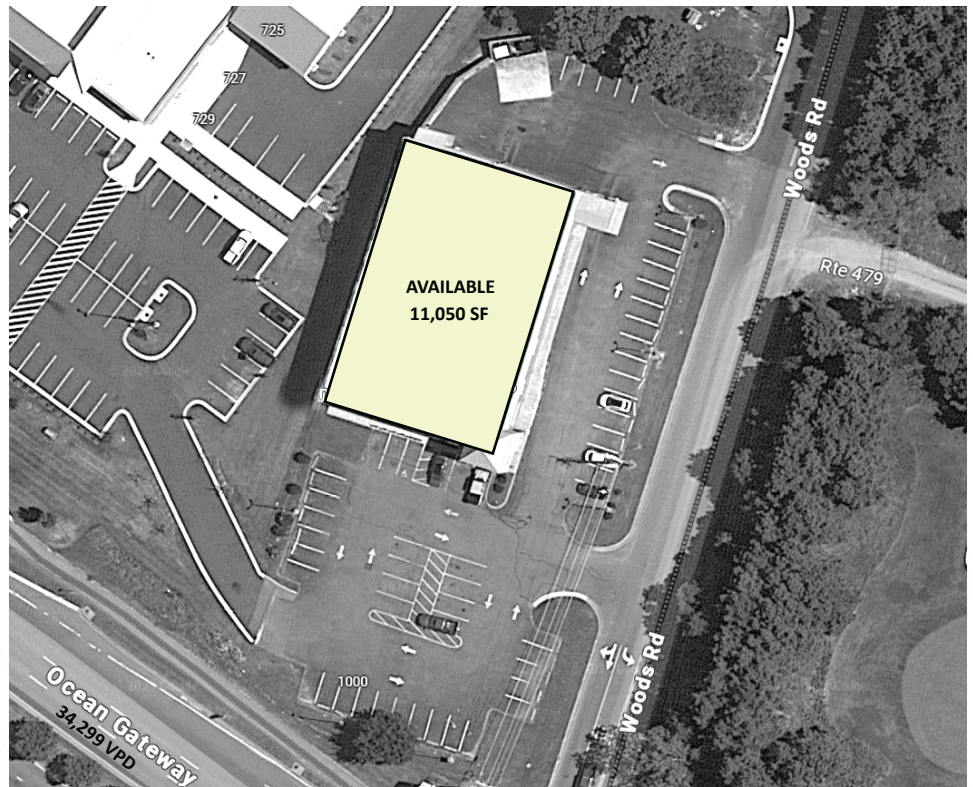

MASON
ASSET MANAGEMENT

**798 Sunburst Highway
Cambridge, MD 21613**

DEMOGRAPHICS	1 mile	3 miles	5 miles
Population	3,097	16,267	18,145
Avg. HH Income	\$74,398	\$78,608	\$81,727
Total Households	1,294	6,757	7,573

HIGHLIGHTS

- ✓ Freestanding Building
- ✓ Located on Sunburst Highway
- ✓ 34,299 VPD Ocean Gateway

SITE PLAN

RETAILER MAP

RADIUS MAP