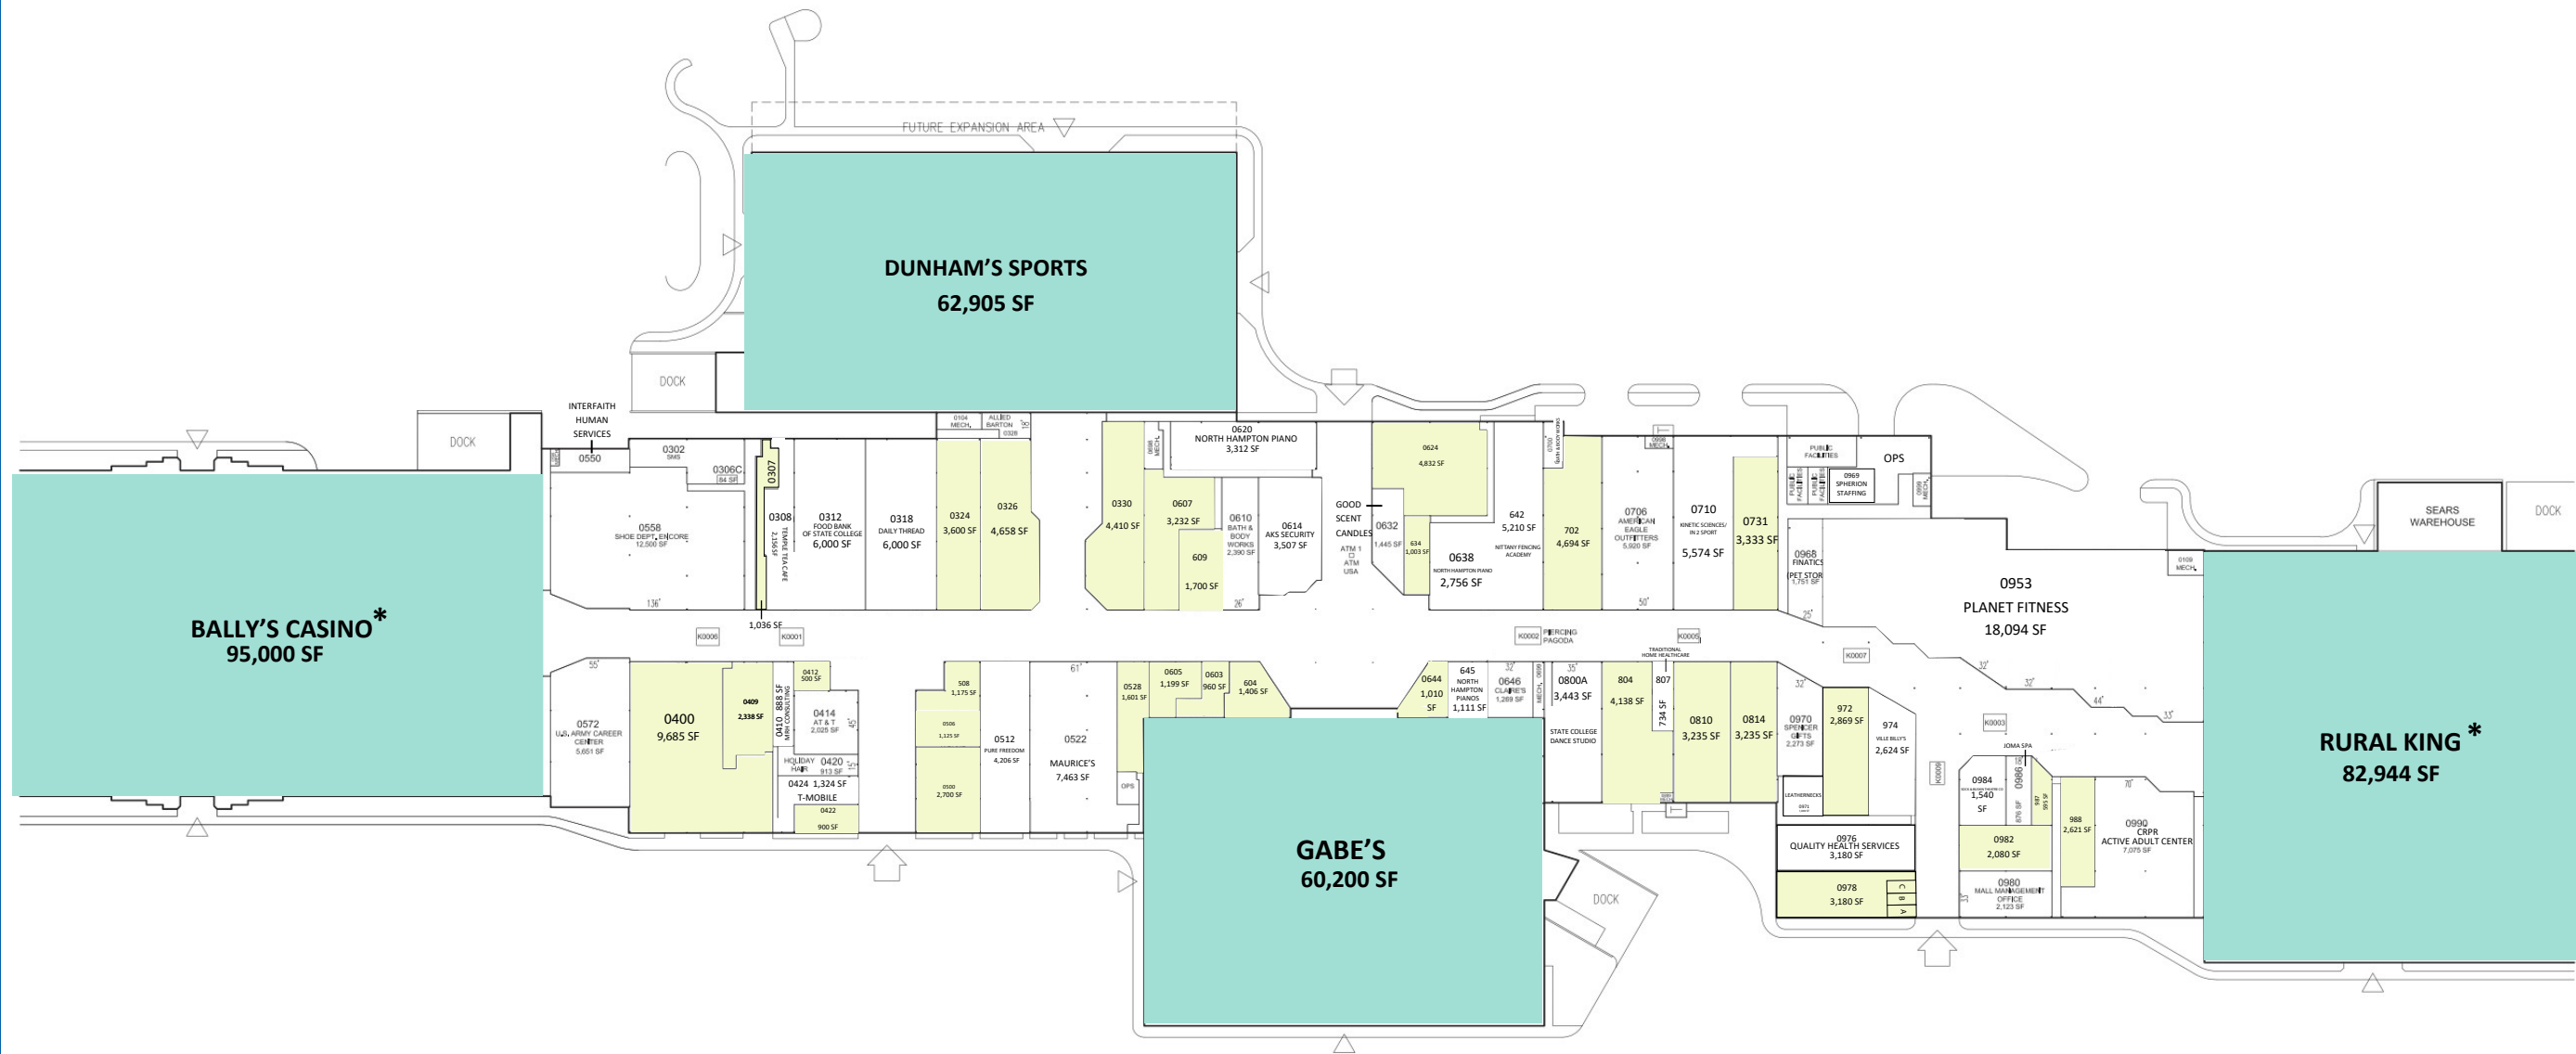

**NITTANY MALL
STATE COLLEGE, PA**

2901 EAST COLLEGE AVE.

LEASE PLAN
LP

*NOT OWNED

Leased

Available