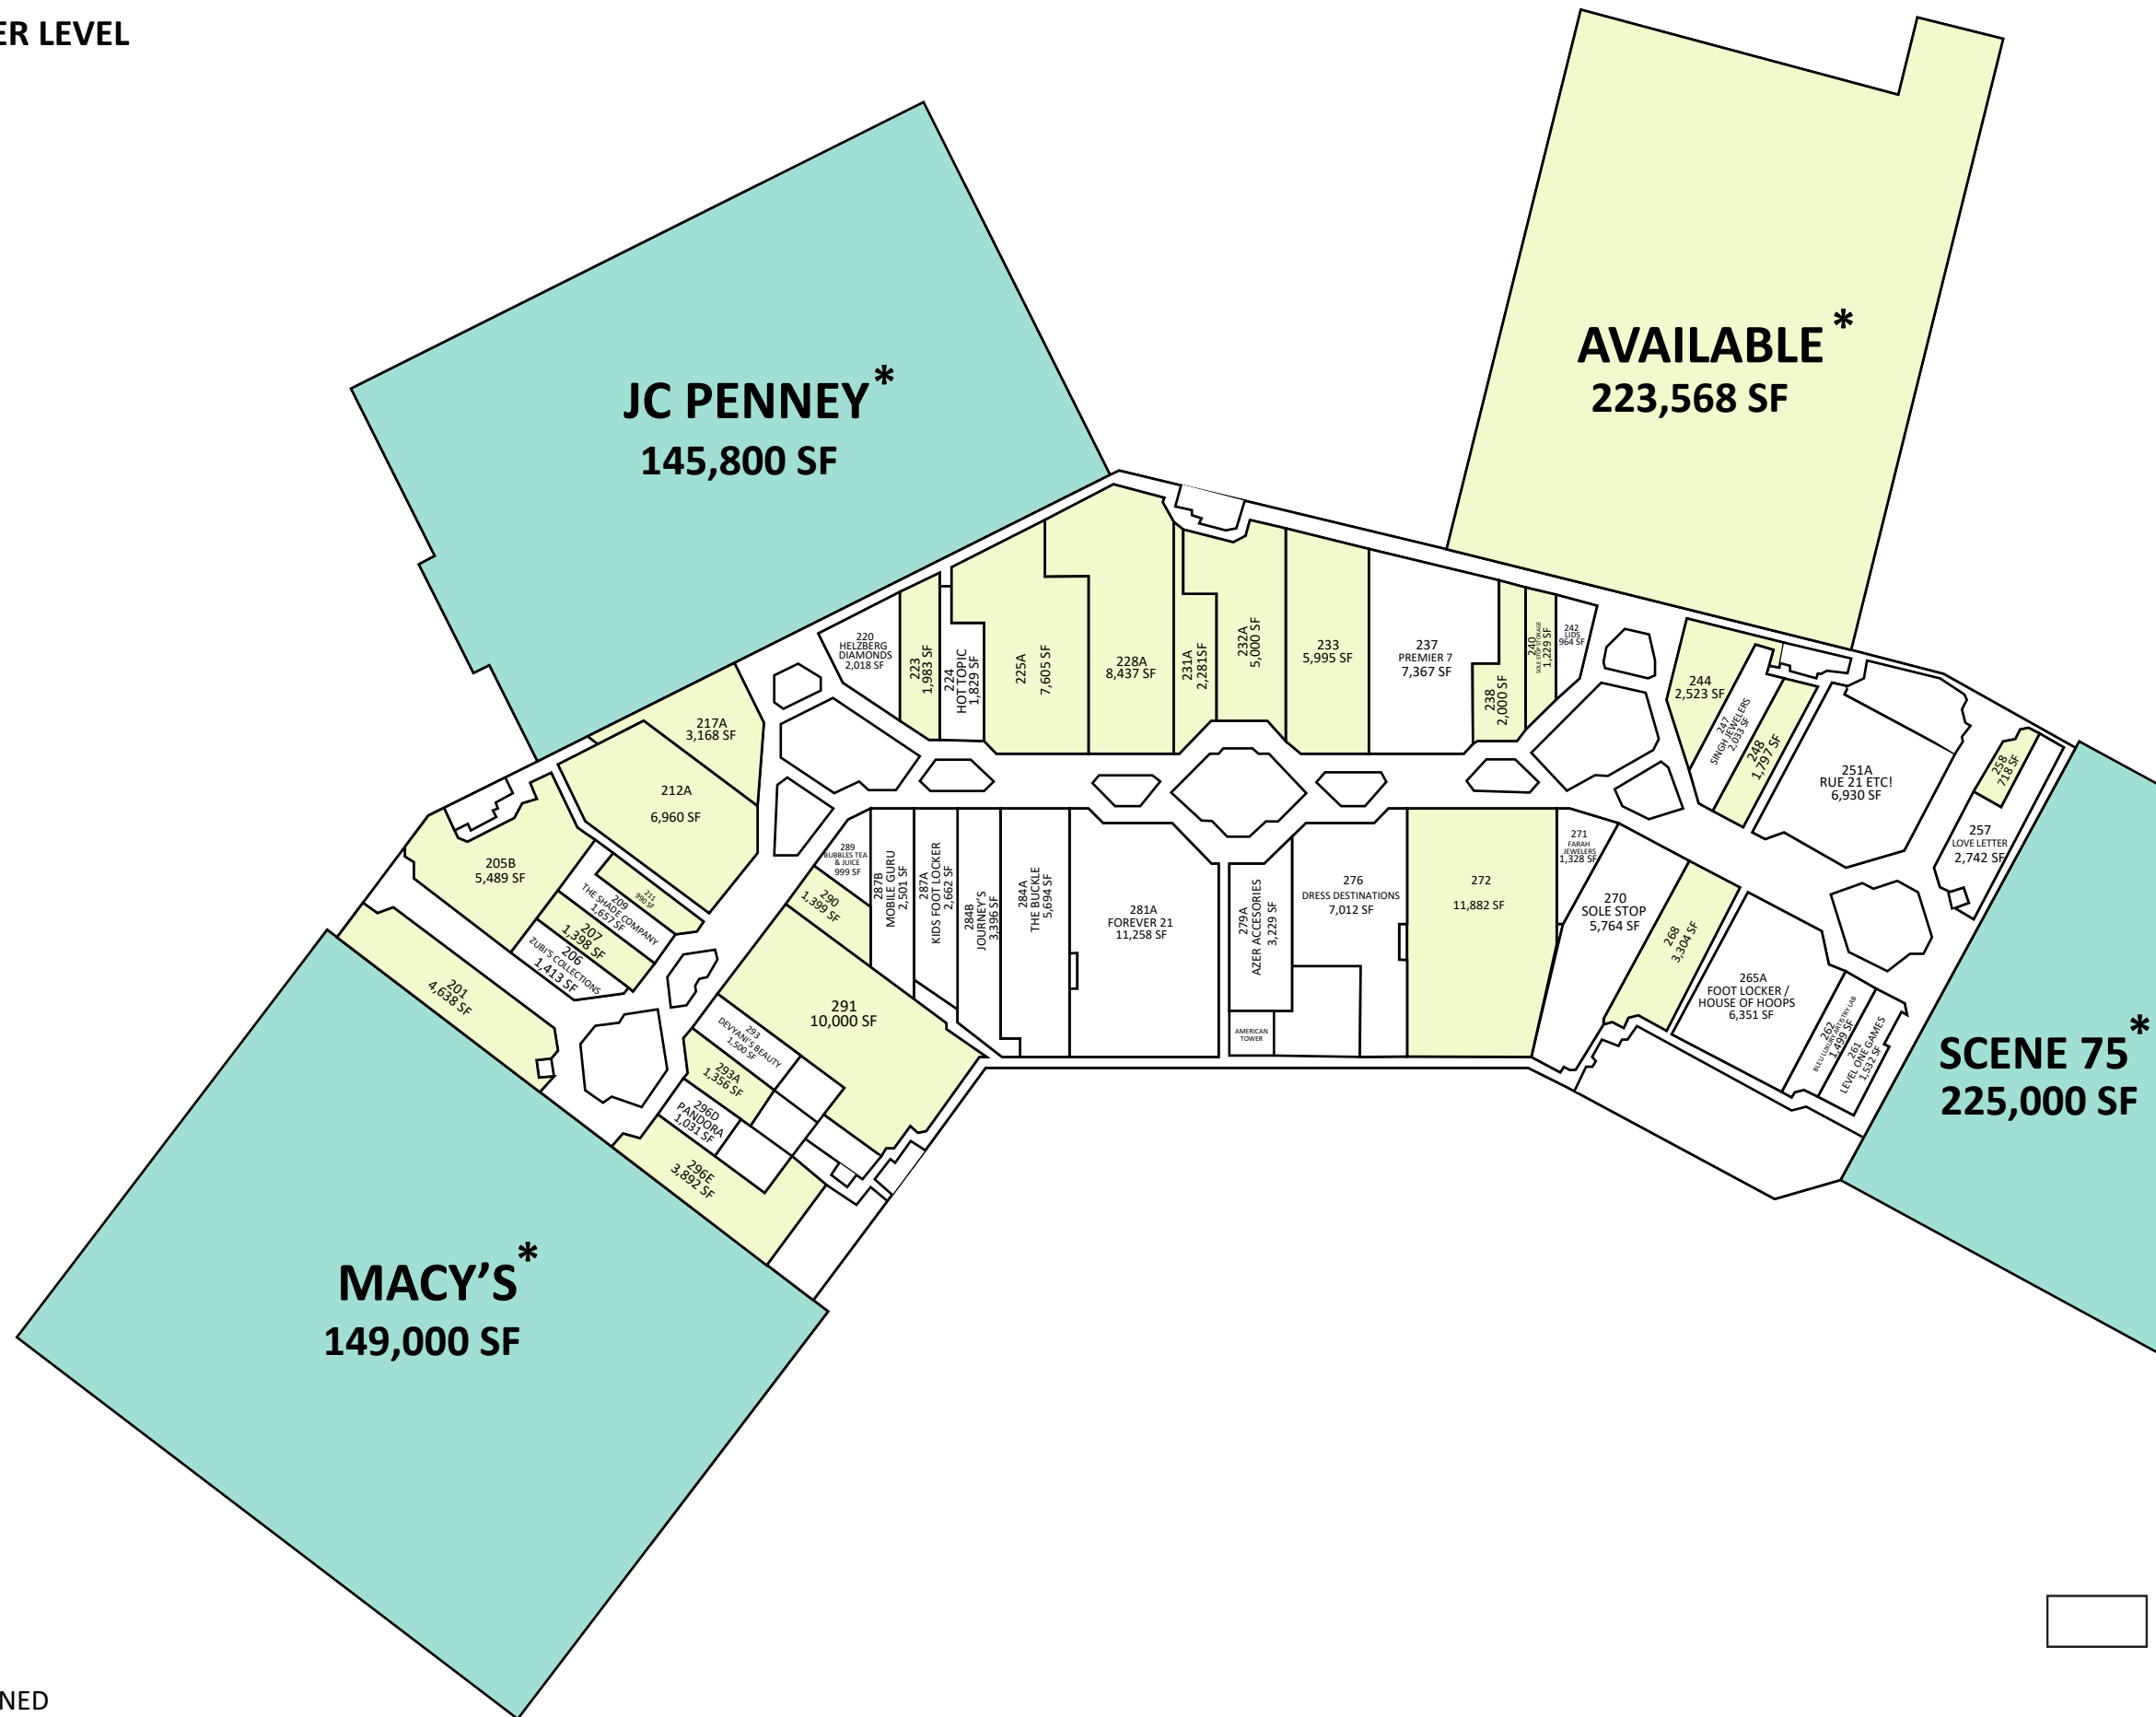

LOWER LEVEL

*NOT OWNED

Leased Available

LEASING BY:

MASON ASSET MANAGEMENT

CH Capital Group

TUTTLE CROSSING MALL
DUBLIN, OH

900 COMMONS DR.

LEASE PLAN
LP1

UPPER LEVEL

*NOT OWNED

Leased Available

LEASING BY:

MASON ASSET MANAGEMENT

CH Capital Group

TUTTLE CROSSING MALL
DUBLIN, OH

900 COMMONS DR.

LEASE PLAN
LP2