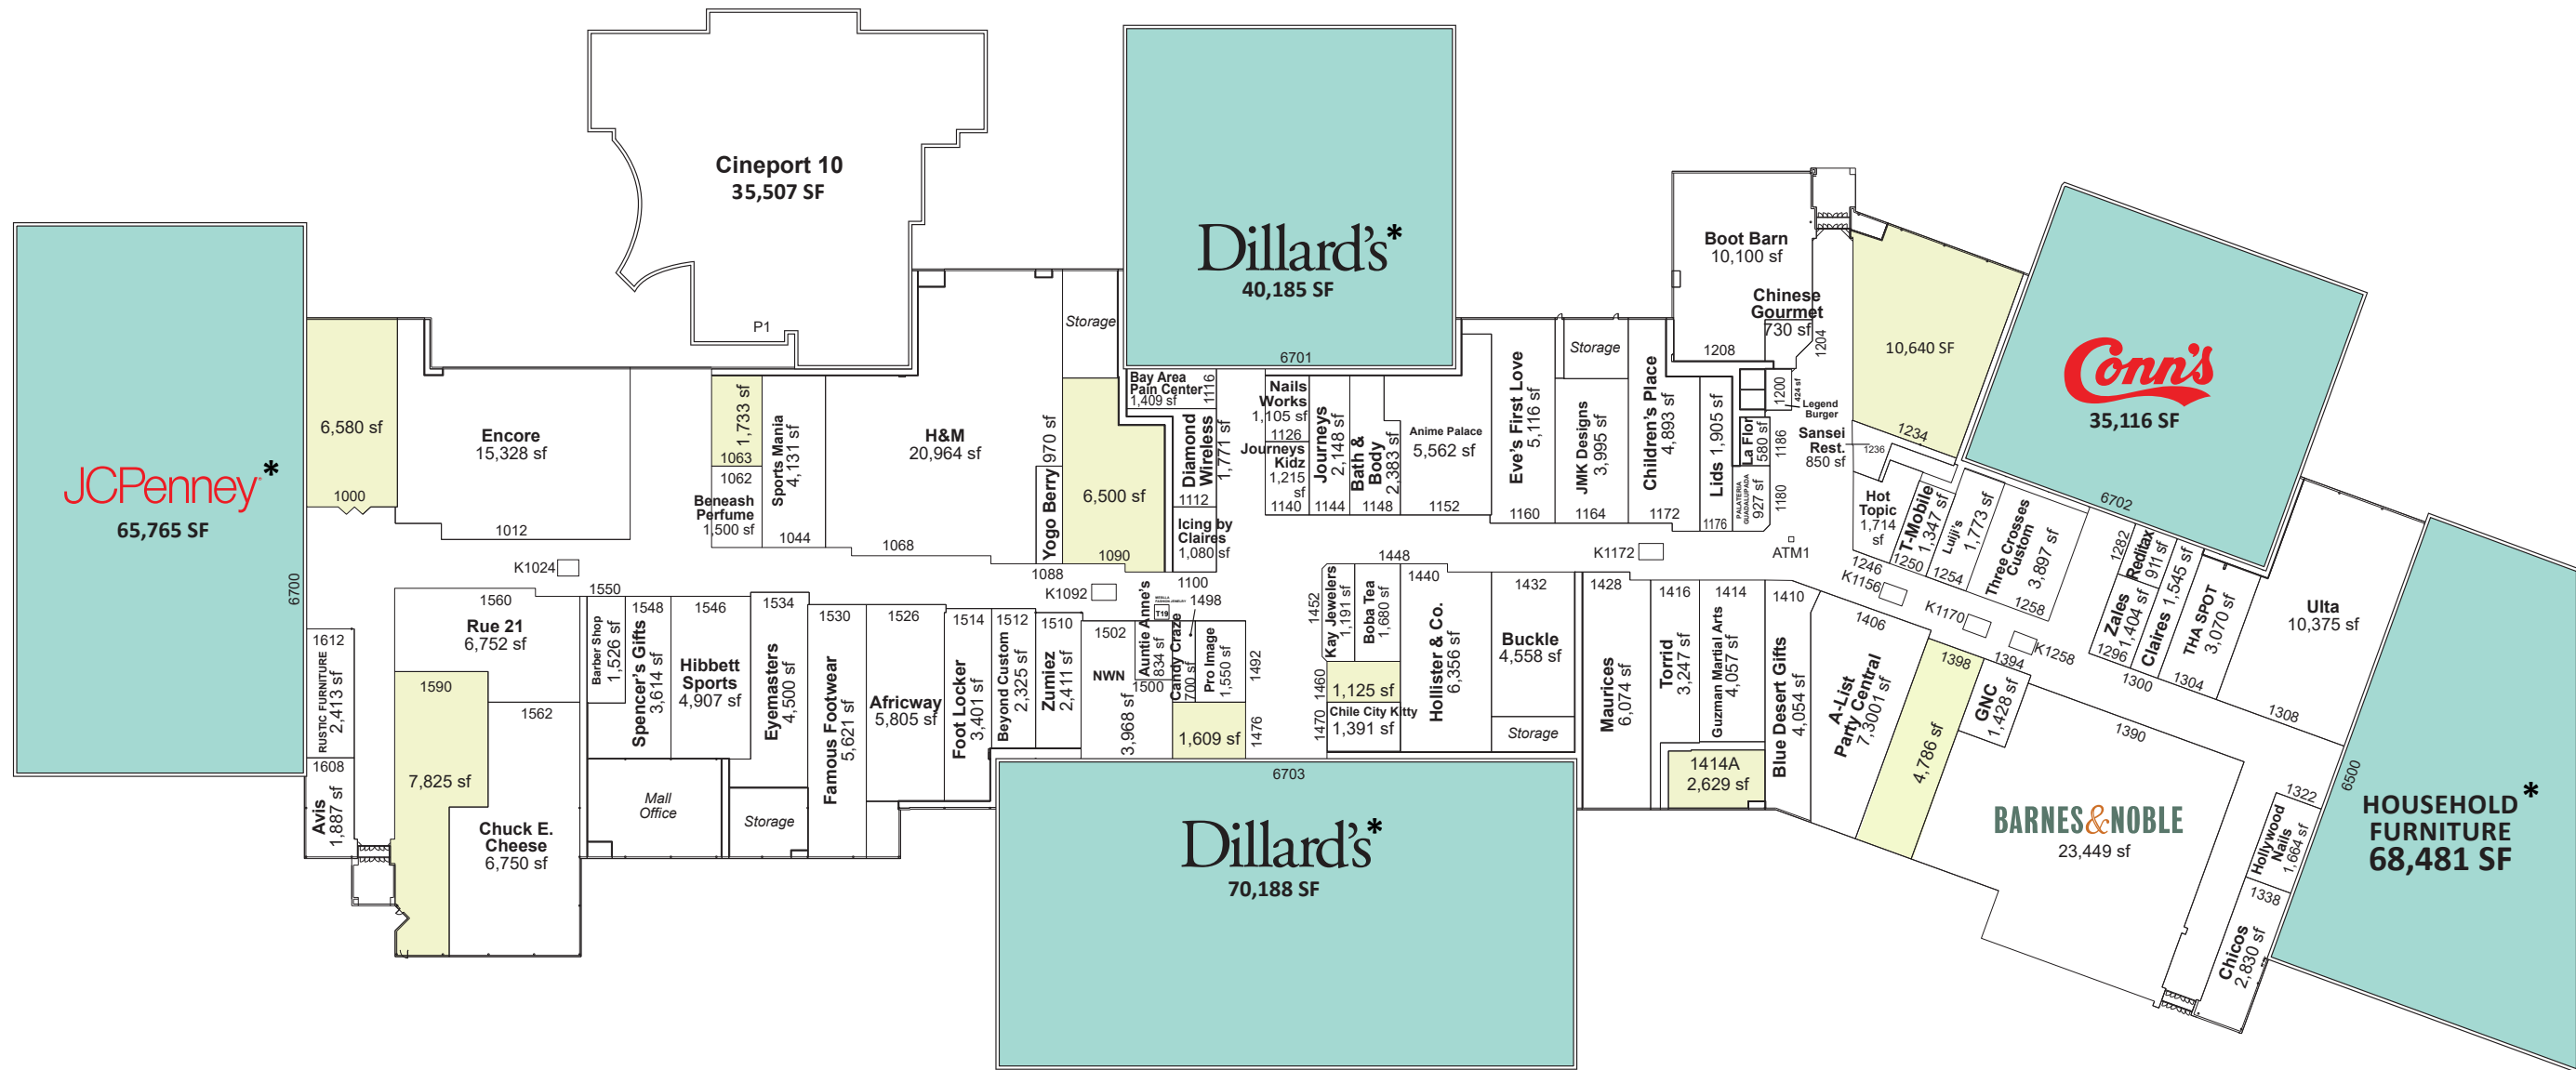

**MESILLA VALLEY MALL  
LAS CRUCES, NM**

700 SOUTH  
TELSHOR BLVD.

LEASE PLAN  
LP

Leased Available

\*NOT OWNED