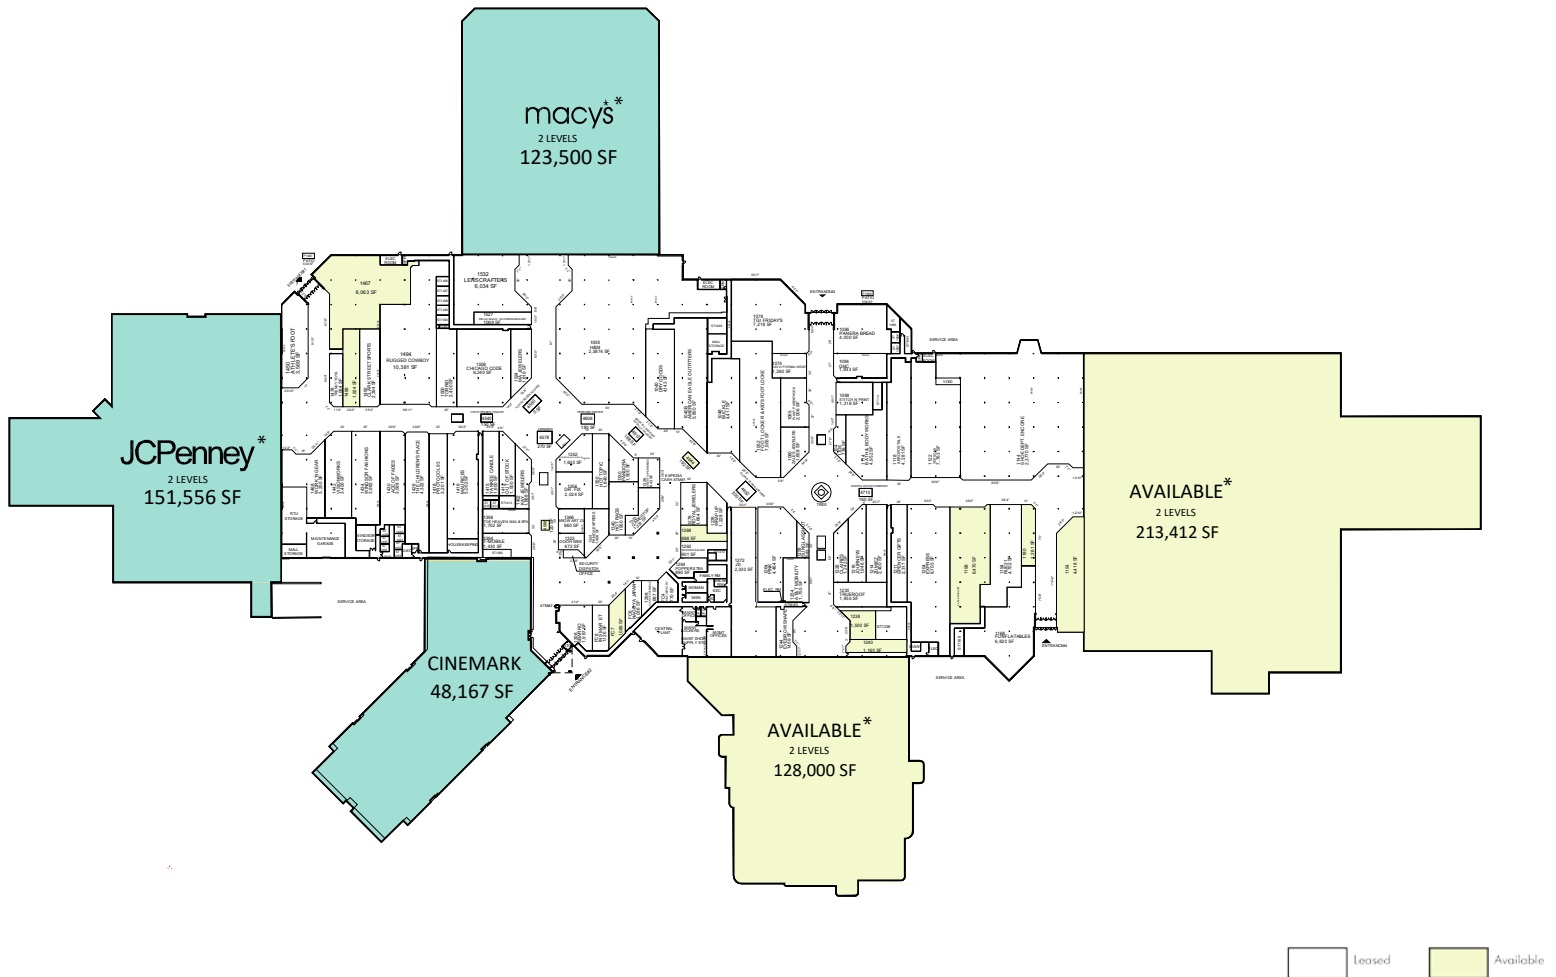

LOUIS JOLIET MALL

3340 Mall Loop Dr. Joliet, IL 60431

LEASE PLAN

*NOT OWNED

MASON
ASSET MANAGEMENT

T: 516 371.5858
E: leasing@masonam.com
150 Great Neck Road Suite 402
Great Neck, NY, 11021
www.masonam.com