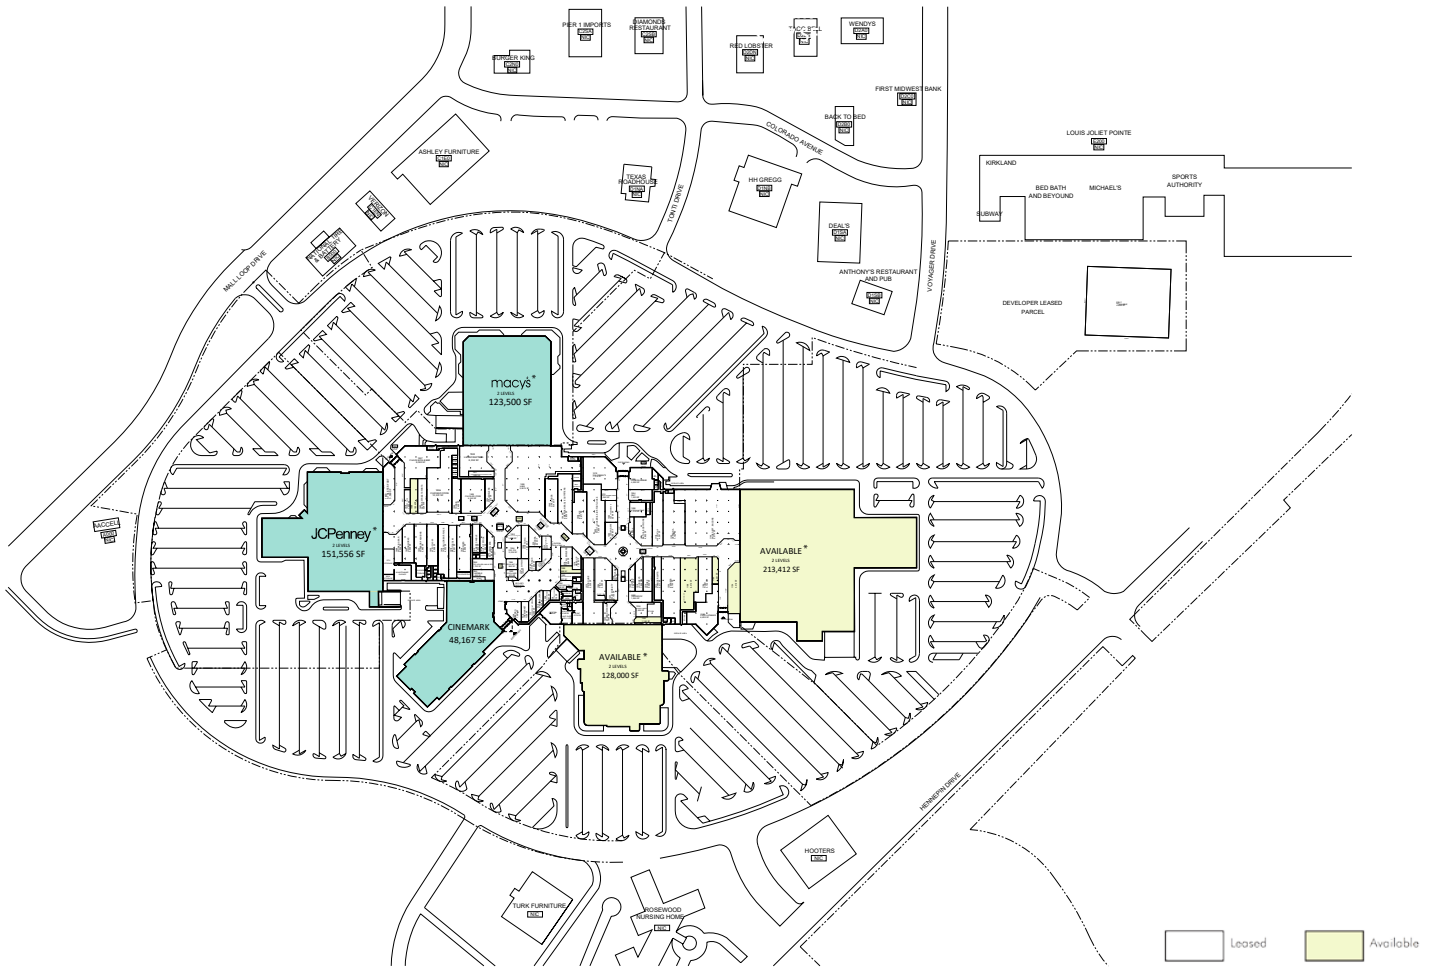

LOUIS JOLIET MALL

3340 Mall Loop Dr. Joliet, IL 60431

SITE PLAN

*NOT OWNED

MASON
ASSET MANAGEMENT

T: 516 371.5858
E: leasing@masonam.com
150 Great Neck Road Suite 402
Great Neck, NY, 11021
www.masonam.com