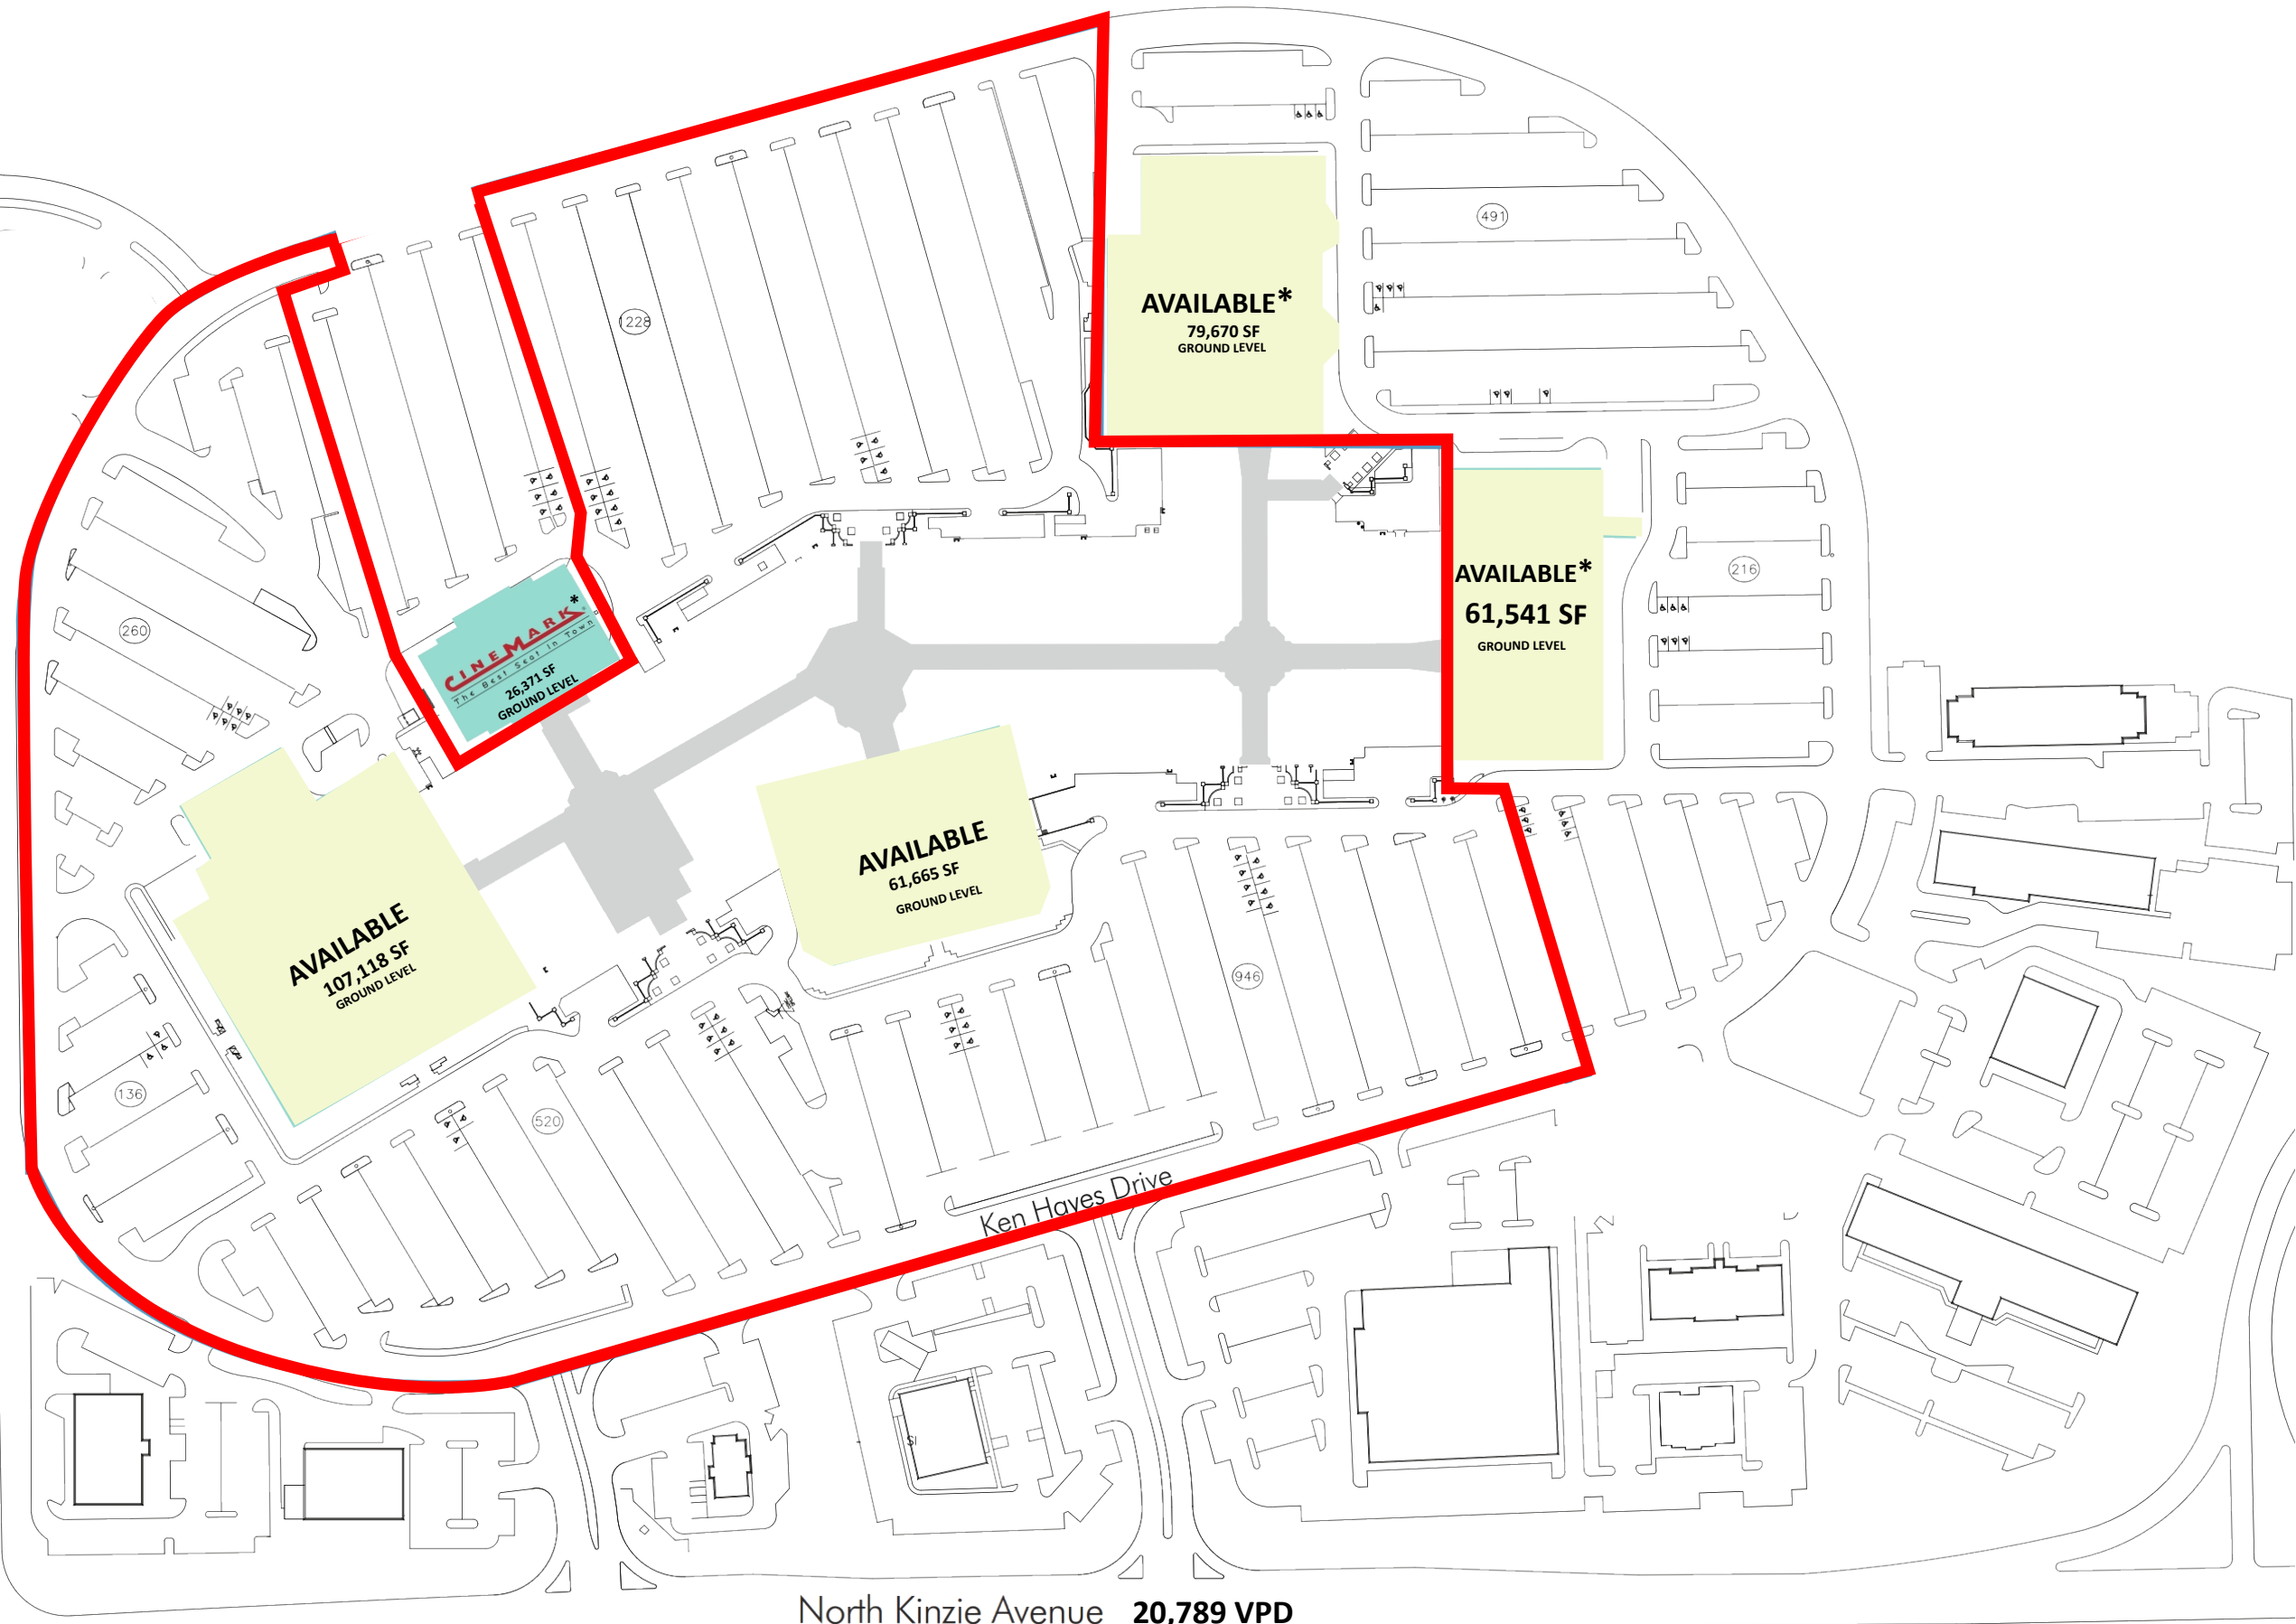

Larry Power Road

North Kinzie Avenue 20,789 VPD

\*NOT OWNED

LEASING BY:

**NORTHFIELD SQUARE  
BOURBONNAIS, IL**

1600 N STATE  
ROUTE 50

SITE PLAN  
SP