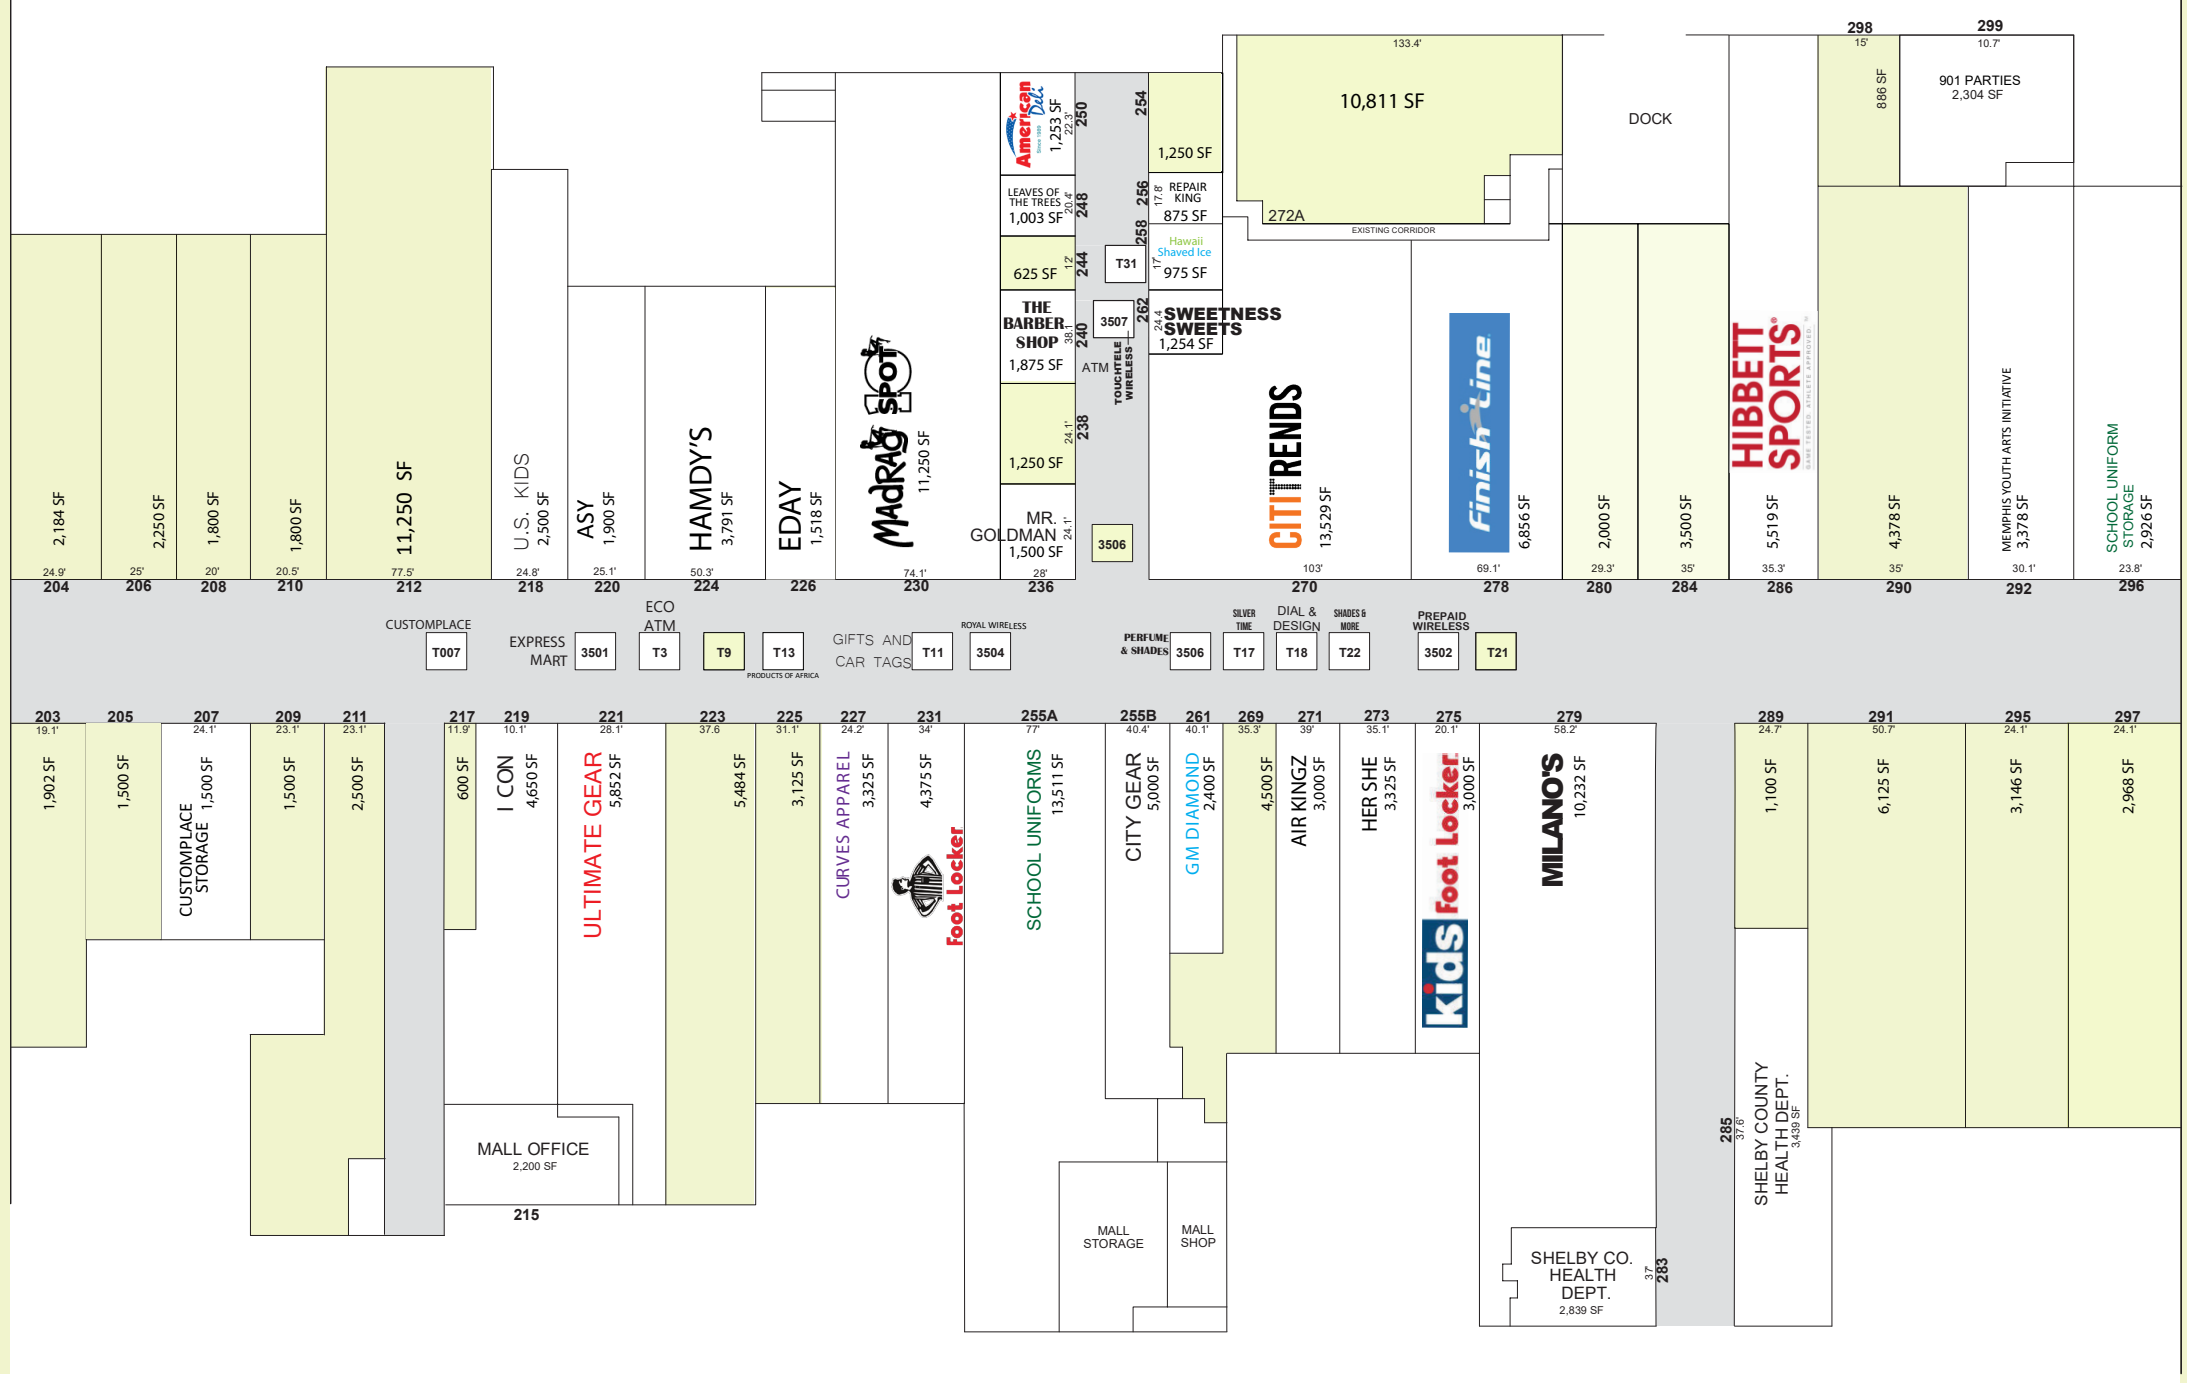

**AVAILABLE\***

163,623 SF

**AVAILABLE\***

148,080 SF

\*NOT OWNED

LEASING BY:

**SOUTHLAND MALL  
MEMPHIS, TN**

1215 EAST SHELBY DR.

LEASING PLAN  
LP