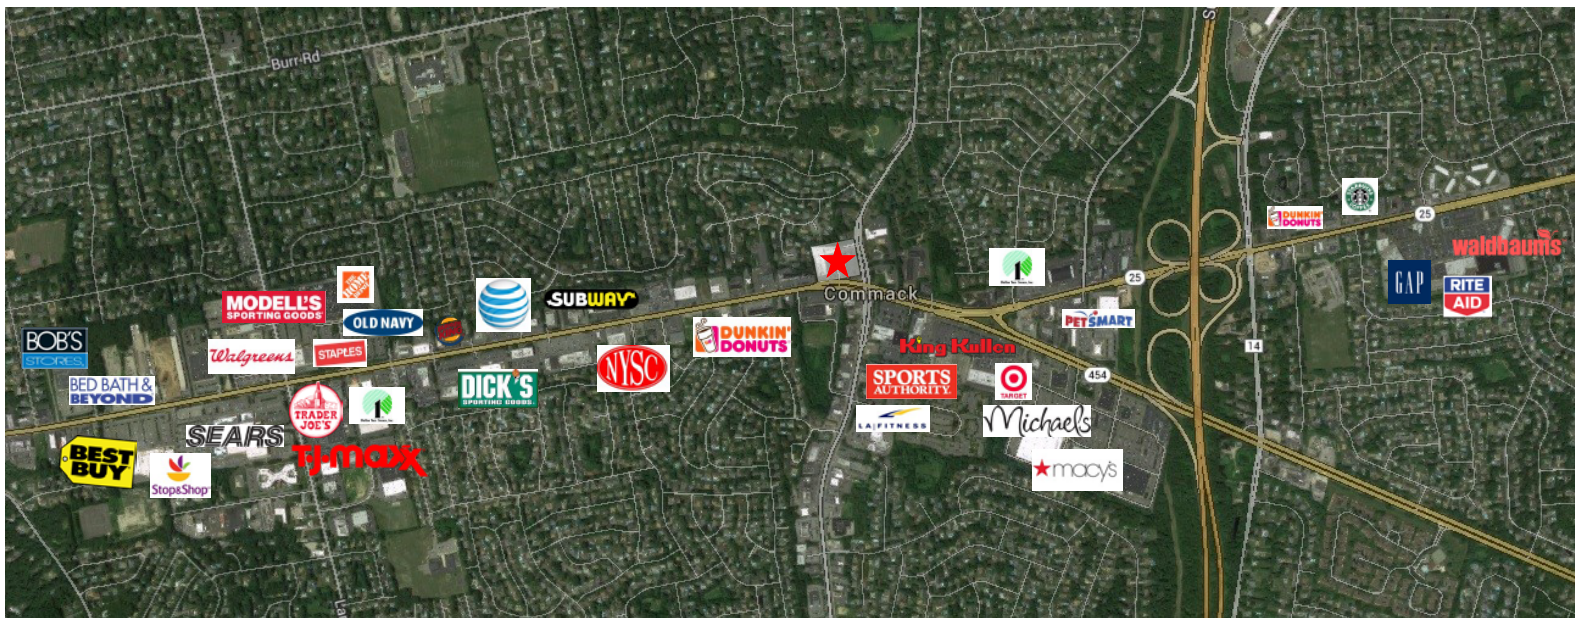

PEPPERTREE COMMONS

6401 Jericho Turnpike, Commack, NY 11725

RETAILER MAP

MASON
ASSET MANAGEMENT

T: 516 371.5858
E: leasing@masonam.com
150 Great Neck Road Suite 402
Great Neck, NY, 11021
www.masonam.com