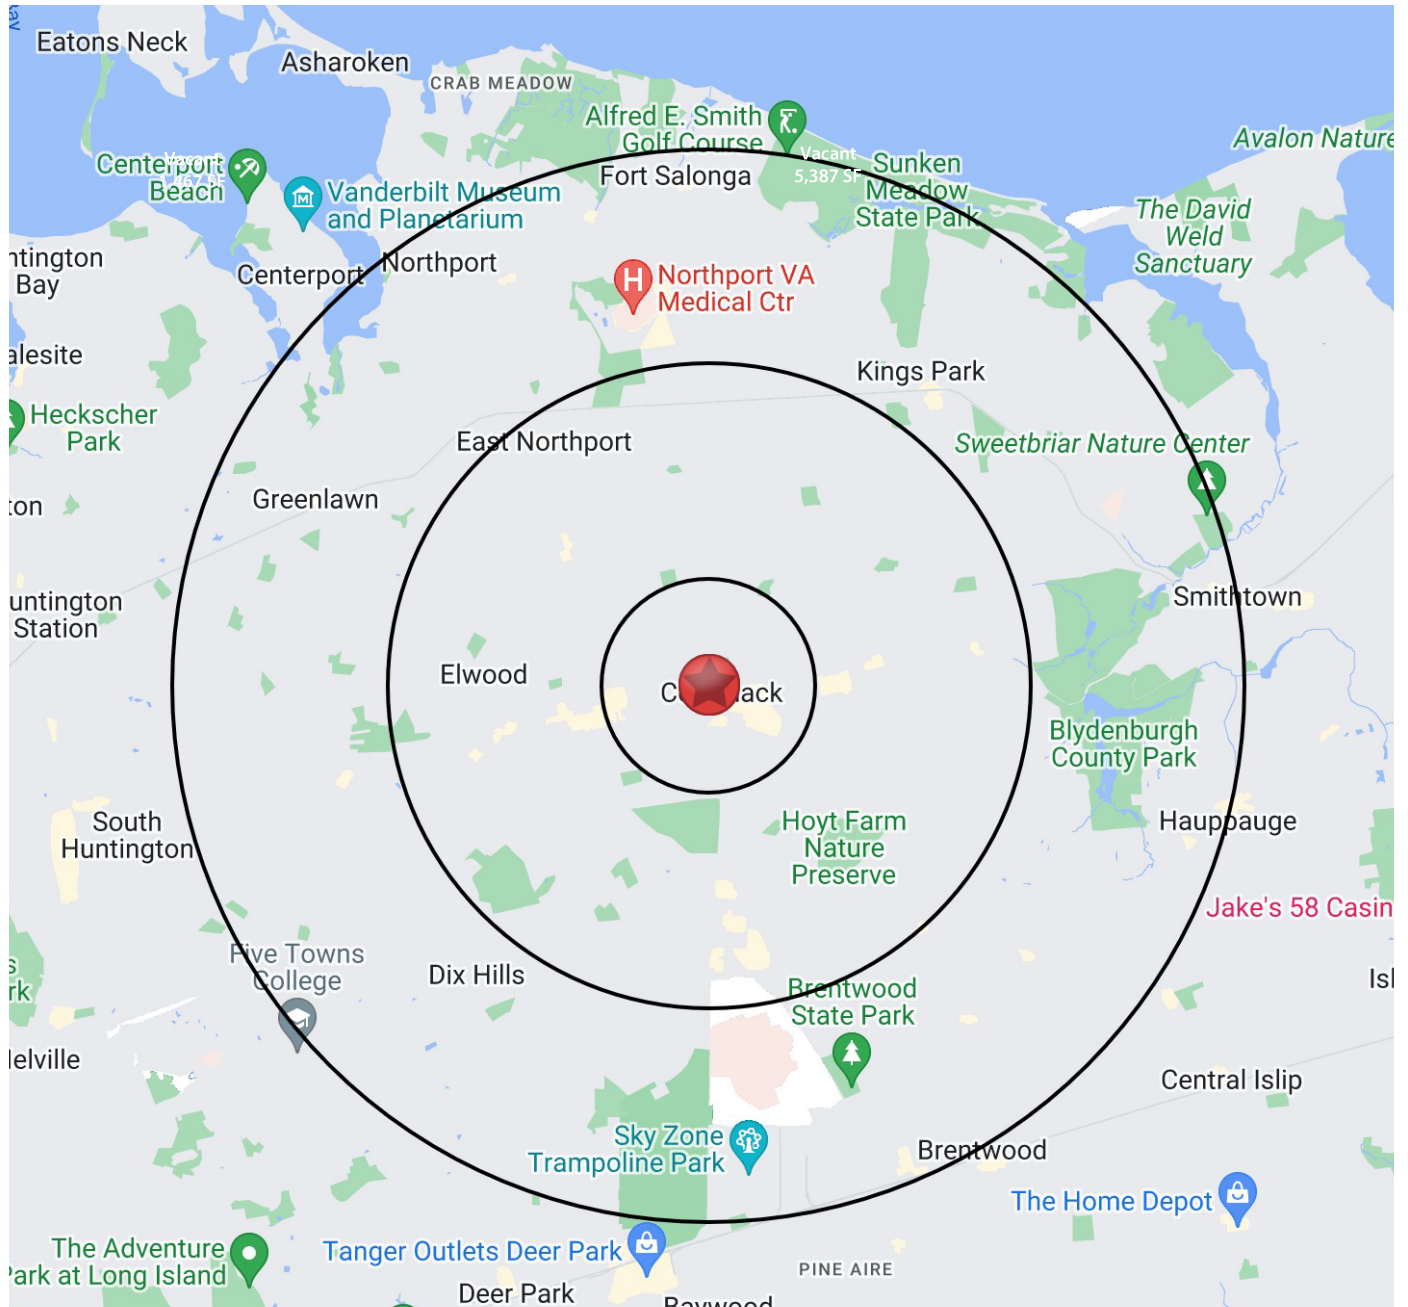

PEPPER TREE COMMONS

6401 Jericho Turnpike, Commack, NY 11725

RADIUS MAP

MASON
ASSET MANAGEMENT

T: 516 371.5858
E: leasing@masonam.com
150 Great Neck Road Suite 402
Great Neck, NY, 11021
www.masonam.com