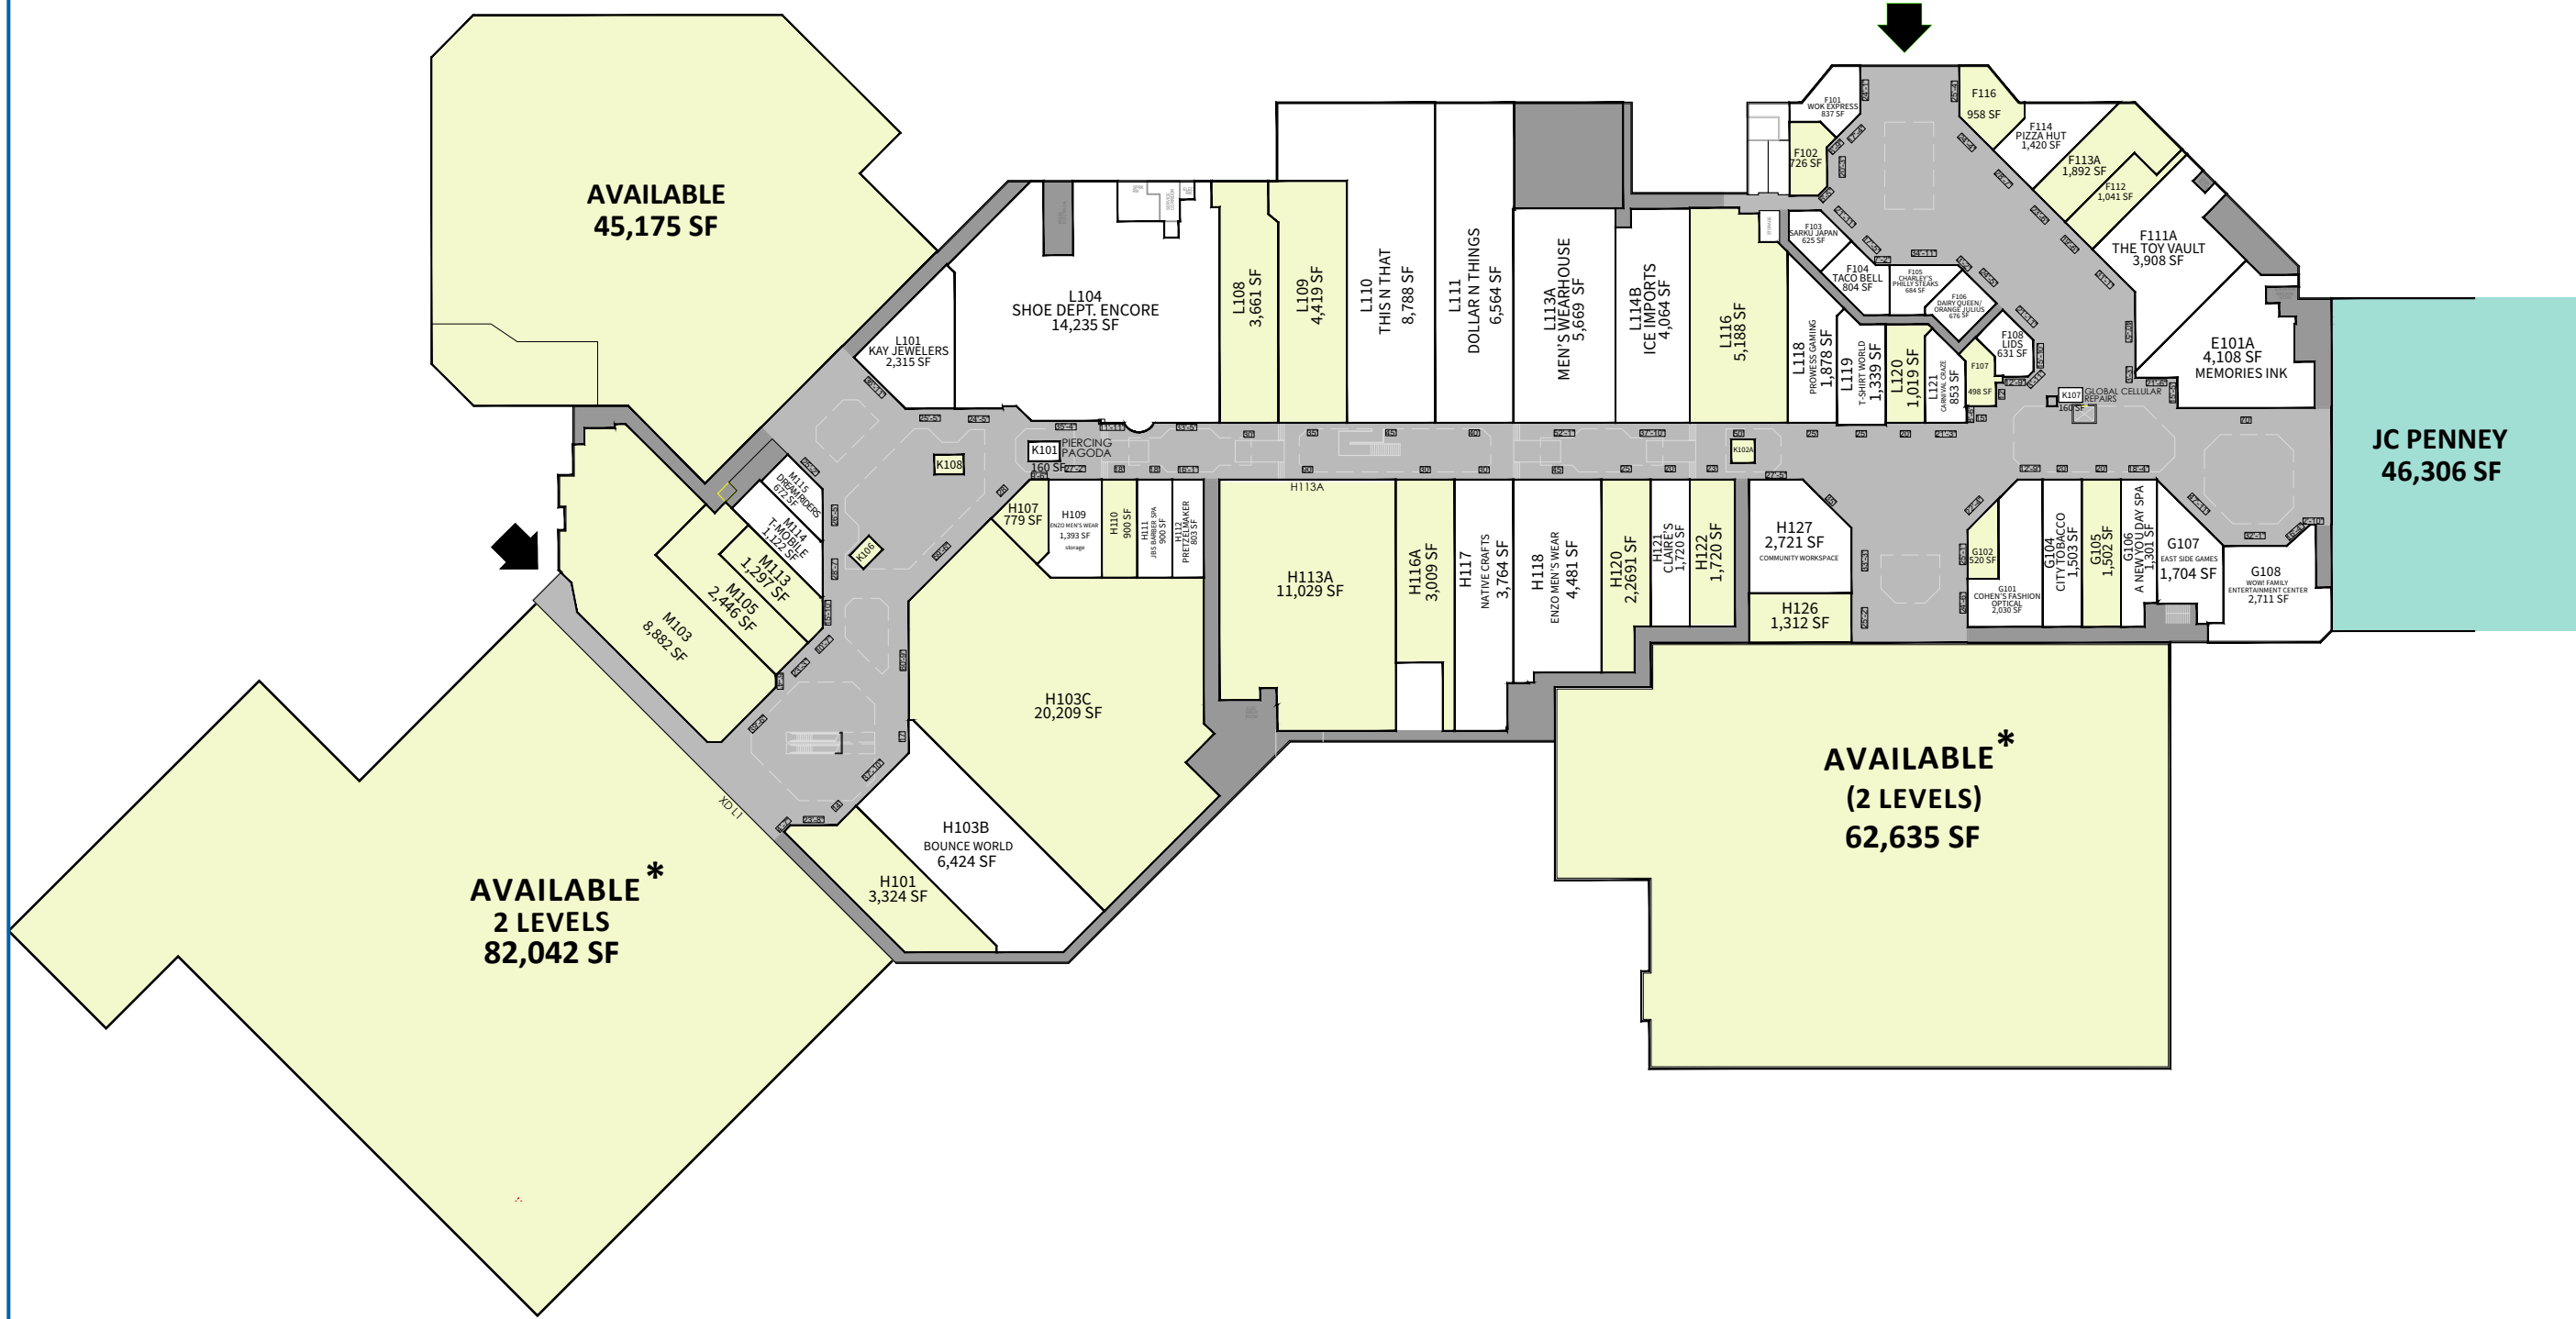

GROUND LEVEL

\*NOT OWNED

LEASING BY:

CRYSTAL MALL  
WATERFORD, CT

850 HARTFORD TPK

LEASE PLAN  
LP1

Leased Available

UPPER LEVEL

Leased
  Available

\*NOT OWNED

LEASING BY:

CRYSTAL MALL  
WATERFORD, CT

850 HARTFORD TPK

LEASE PLAN  
LP2