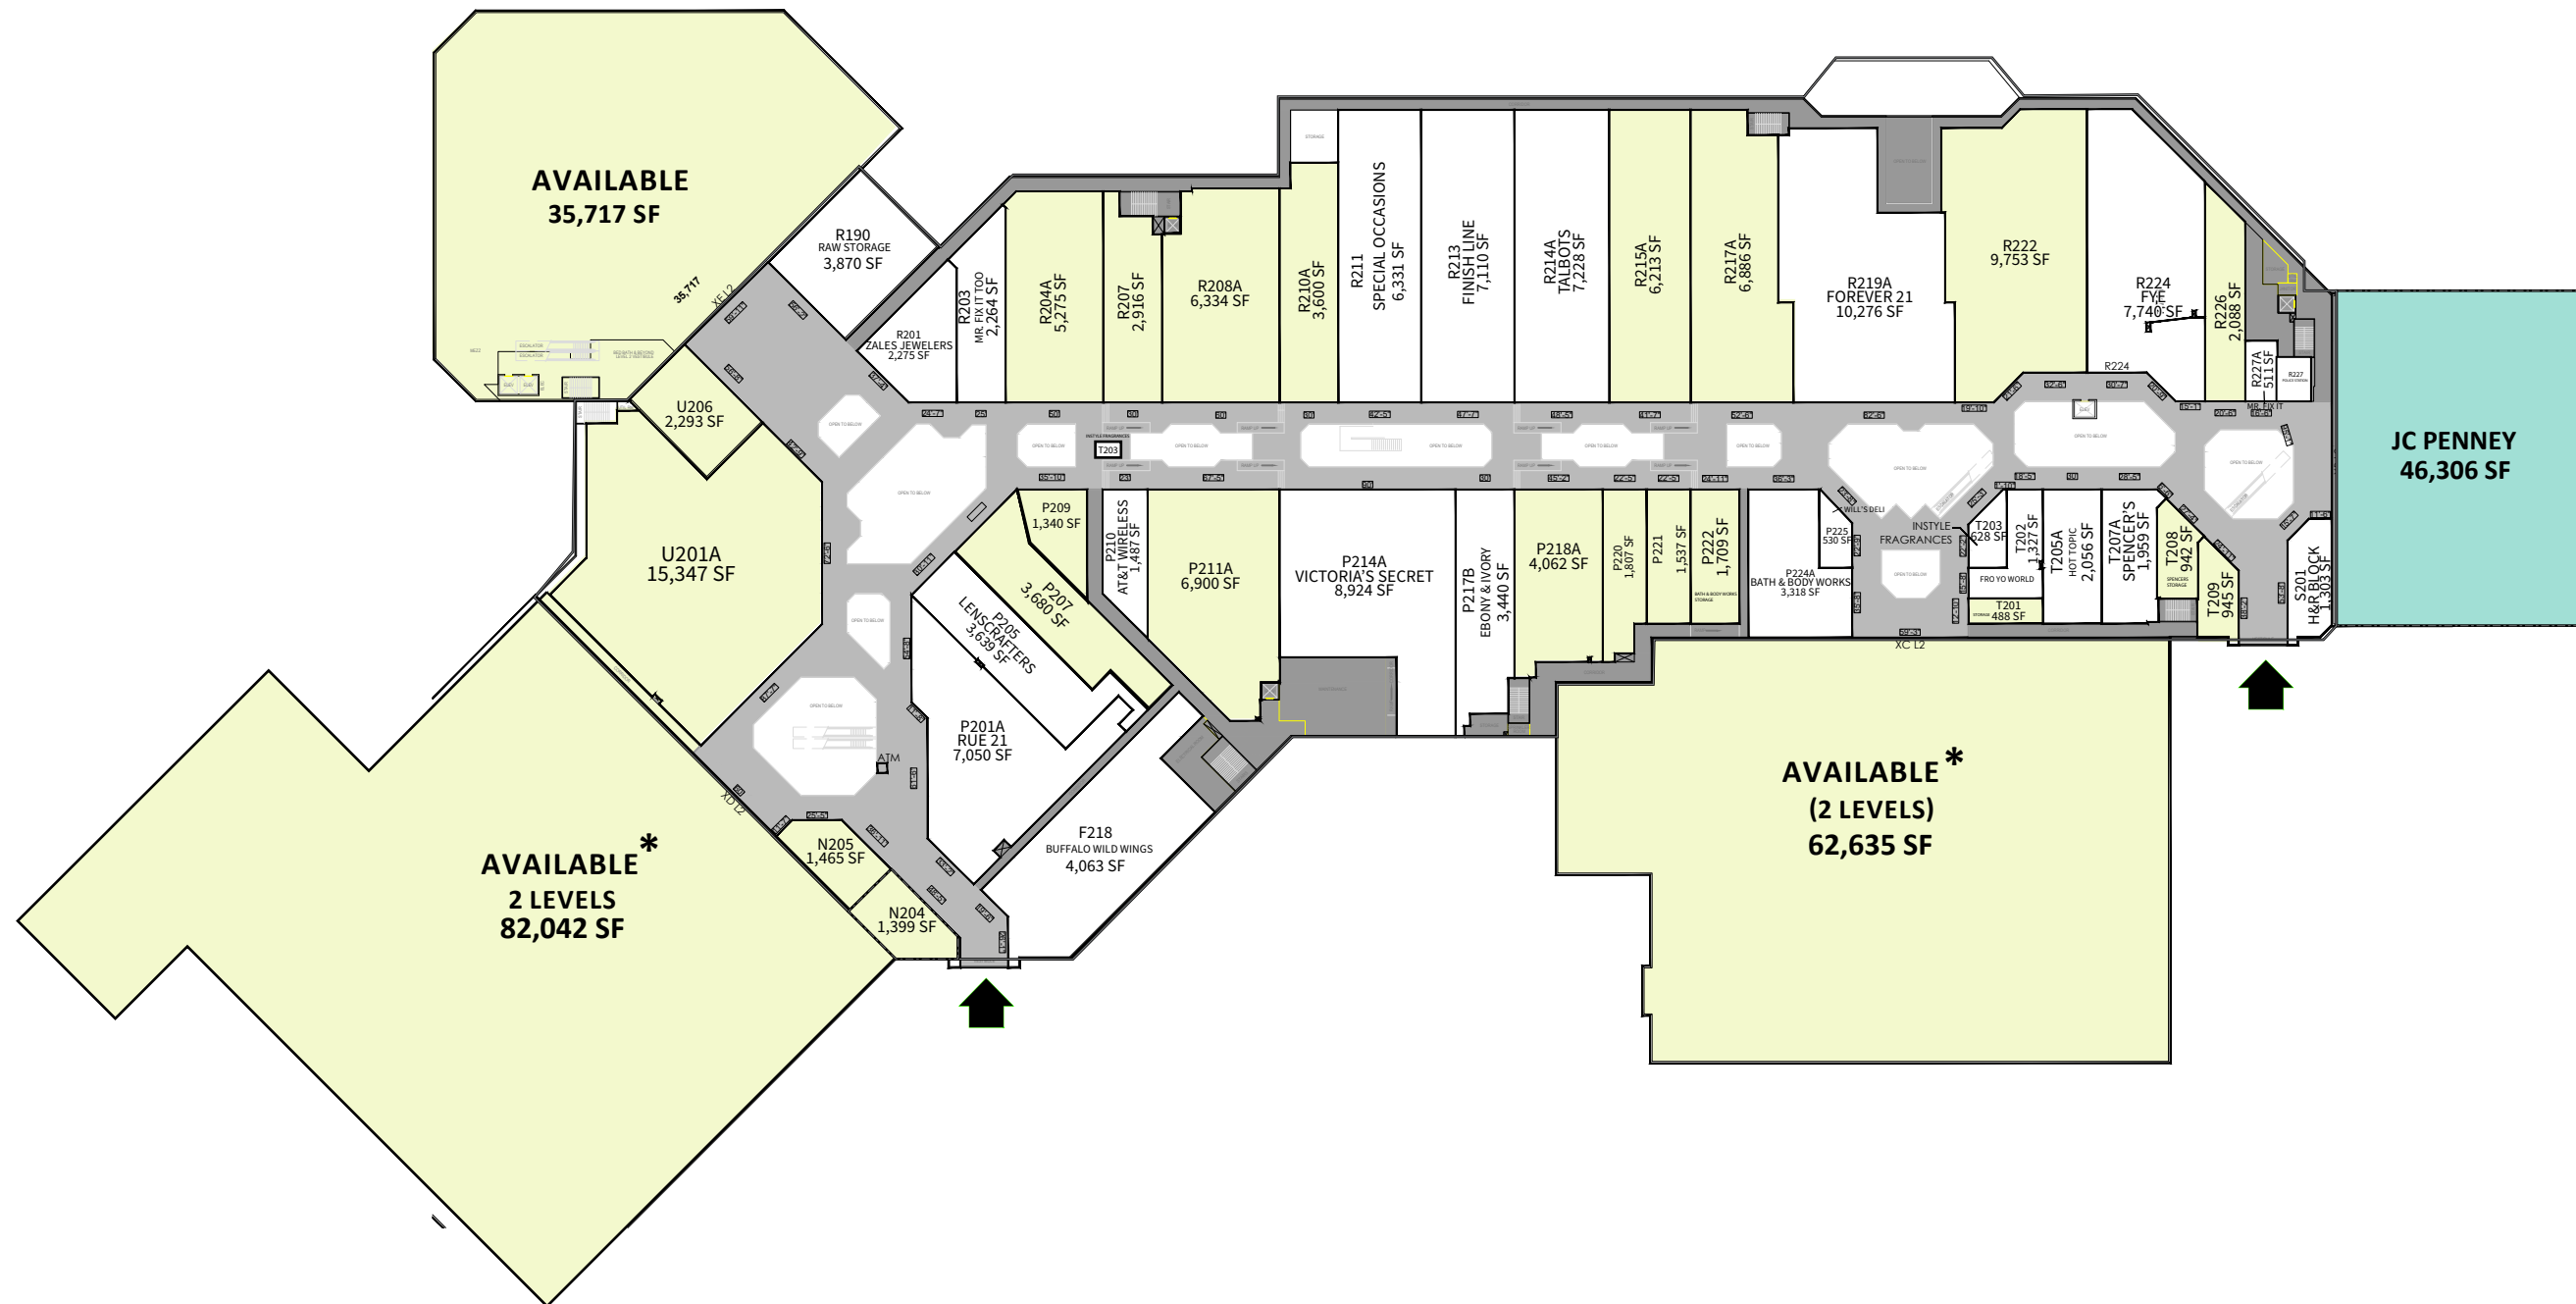

GROUND LEVEL

\*NOT OWNED

LEASING BY:

CRYSTAL MALL  
WATERFORD, CT

850 HARTFORD TPK

LEASE PLAN  
LP1

Leased Available

UPPER LEVEL

Leased
  Available

\*NOT OWNED

LEASING BY:

CRYSTAL MALL  
WATERFORD, CT

850 HARTFORD TPK

LEASE PLAN  
LP2