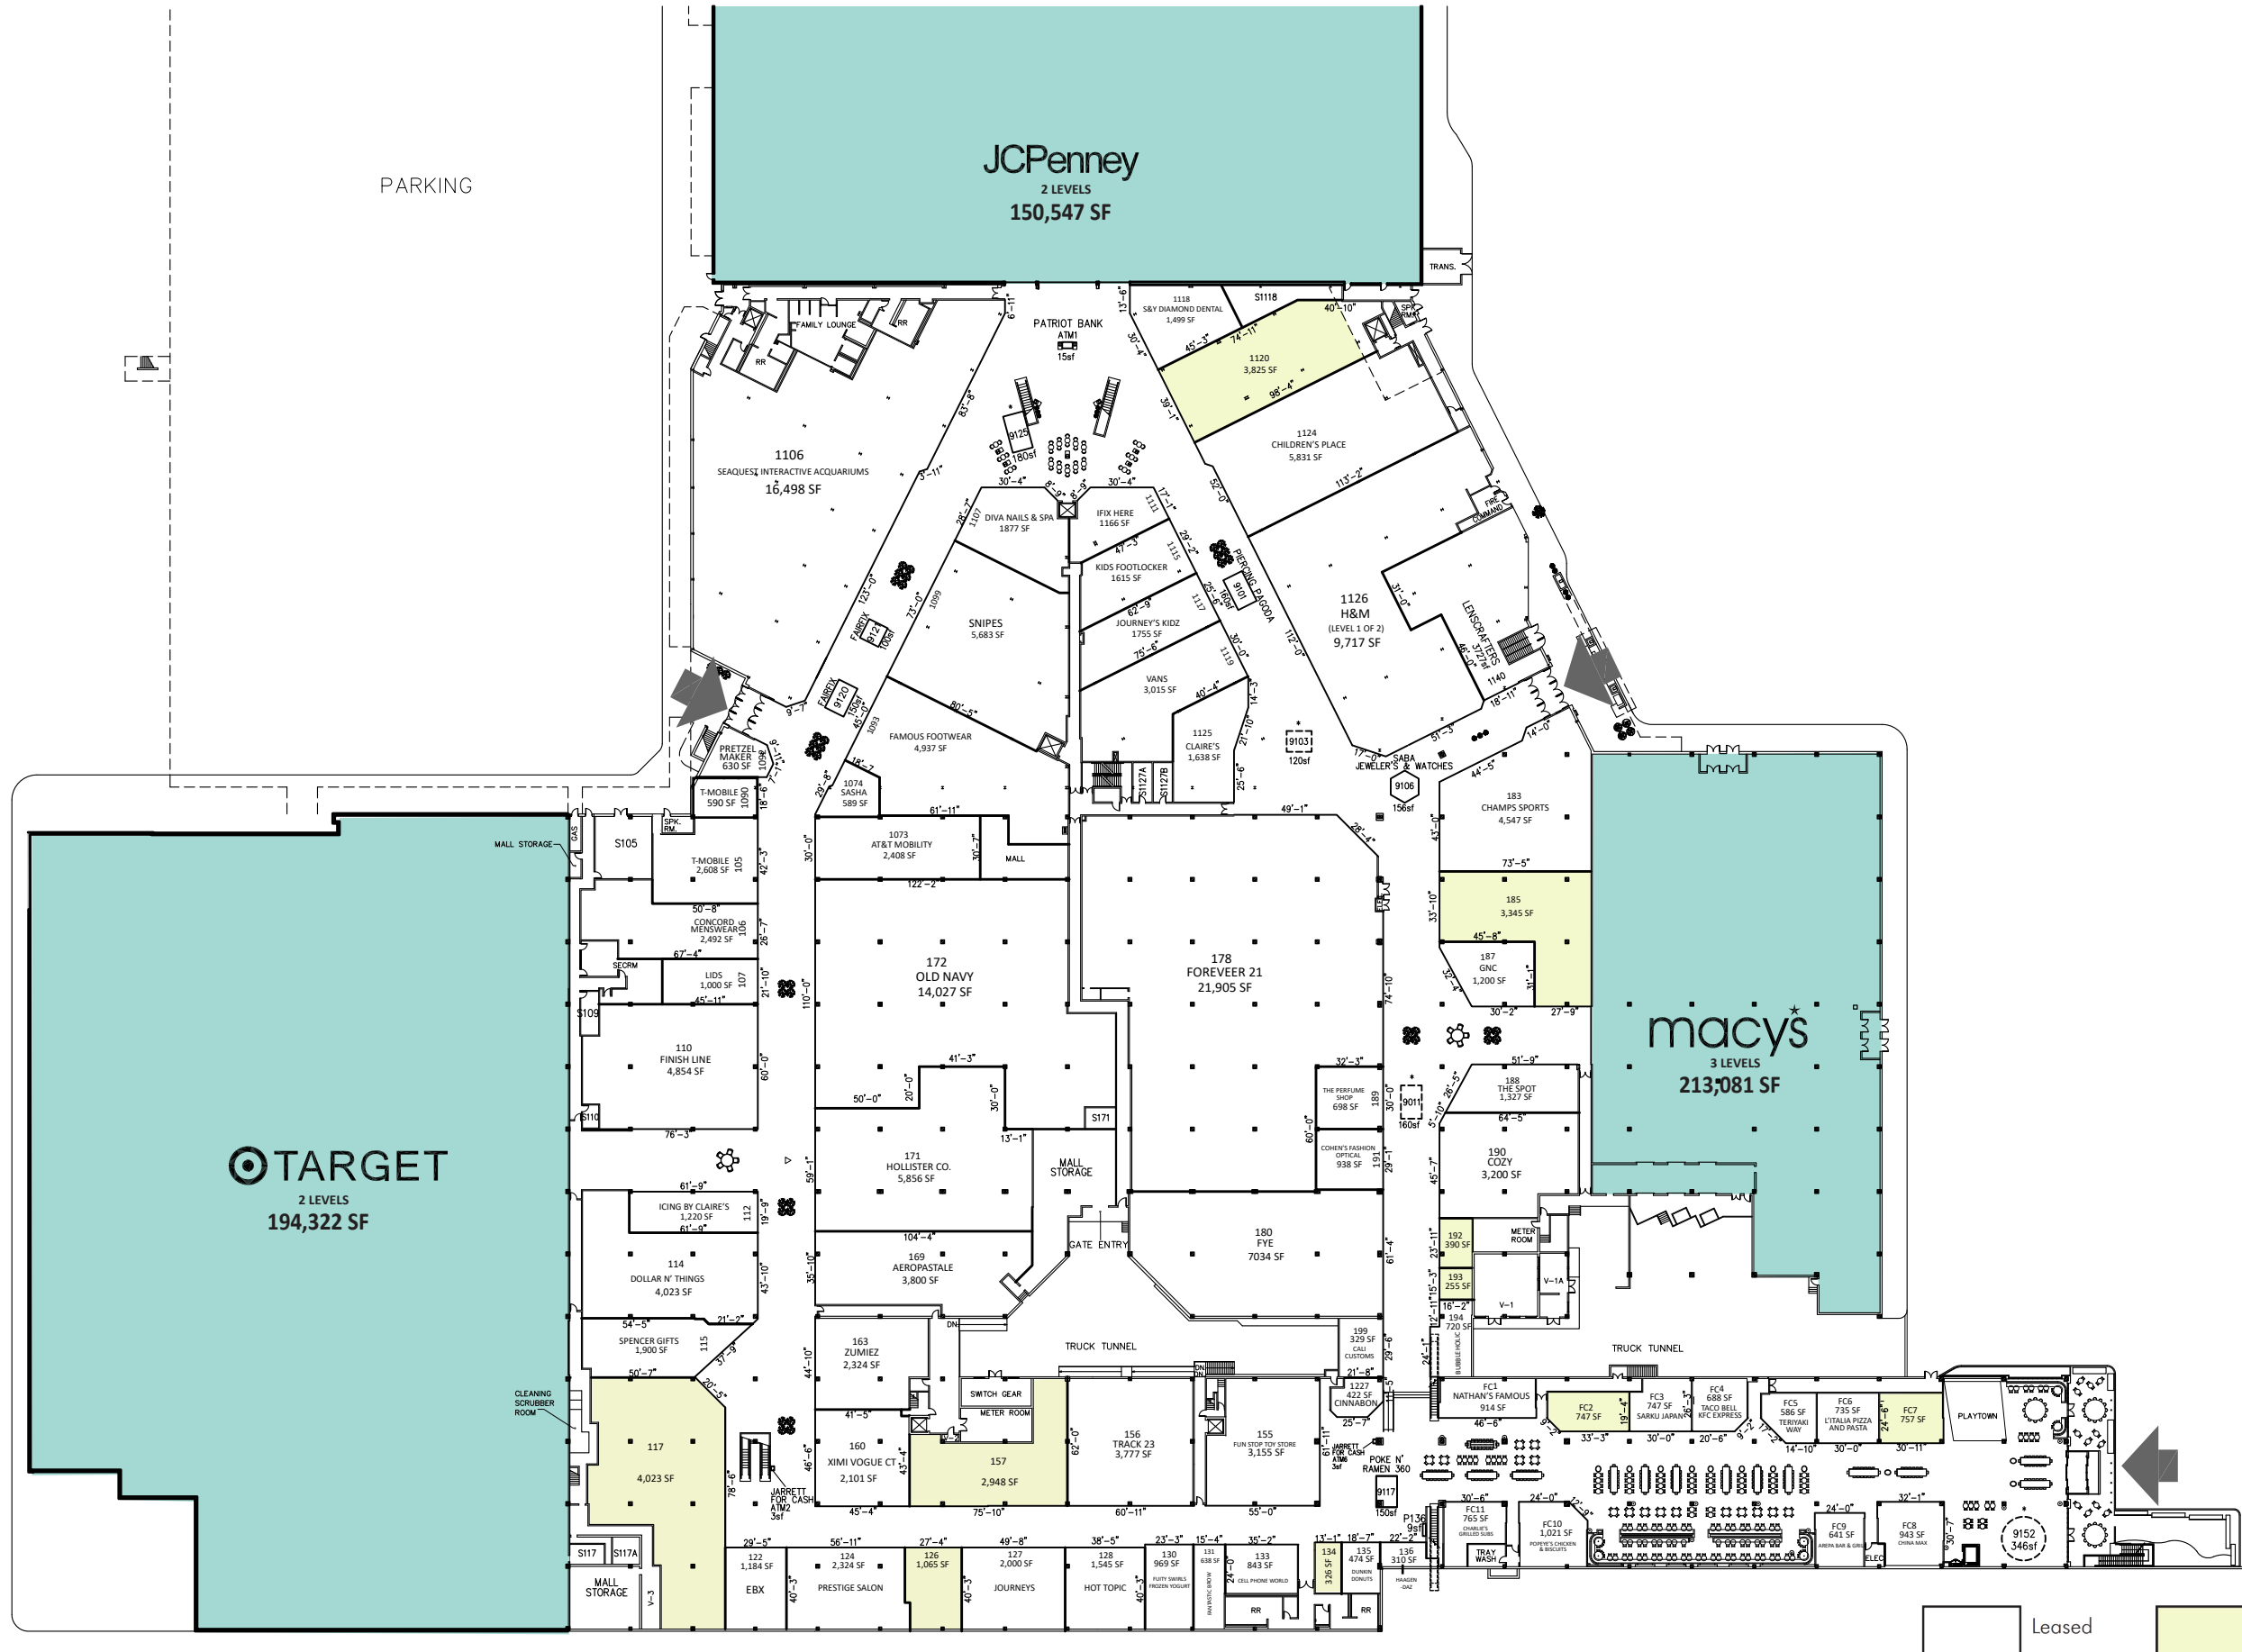

**TRUMBULL MALL  
TRUMBULL, CT**

5065 Main St,

LEASE PLAN  
**LP1**

Leased Available

Leased
  Available

LEASING BY:

**TRUMBULL MALL**  
**TRUMBULL, CT**

5065 Main St,

LEASE PLAN  
**LP2**