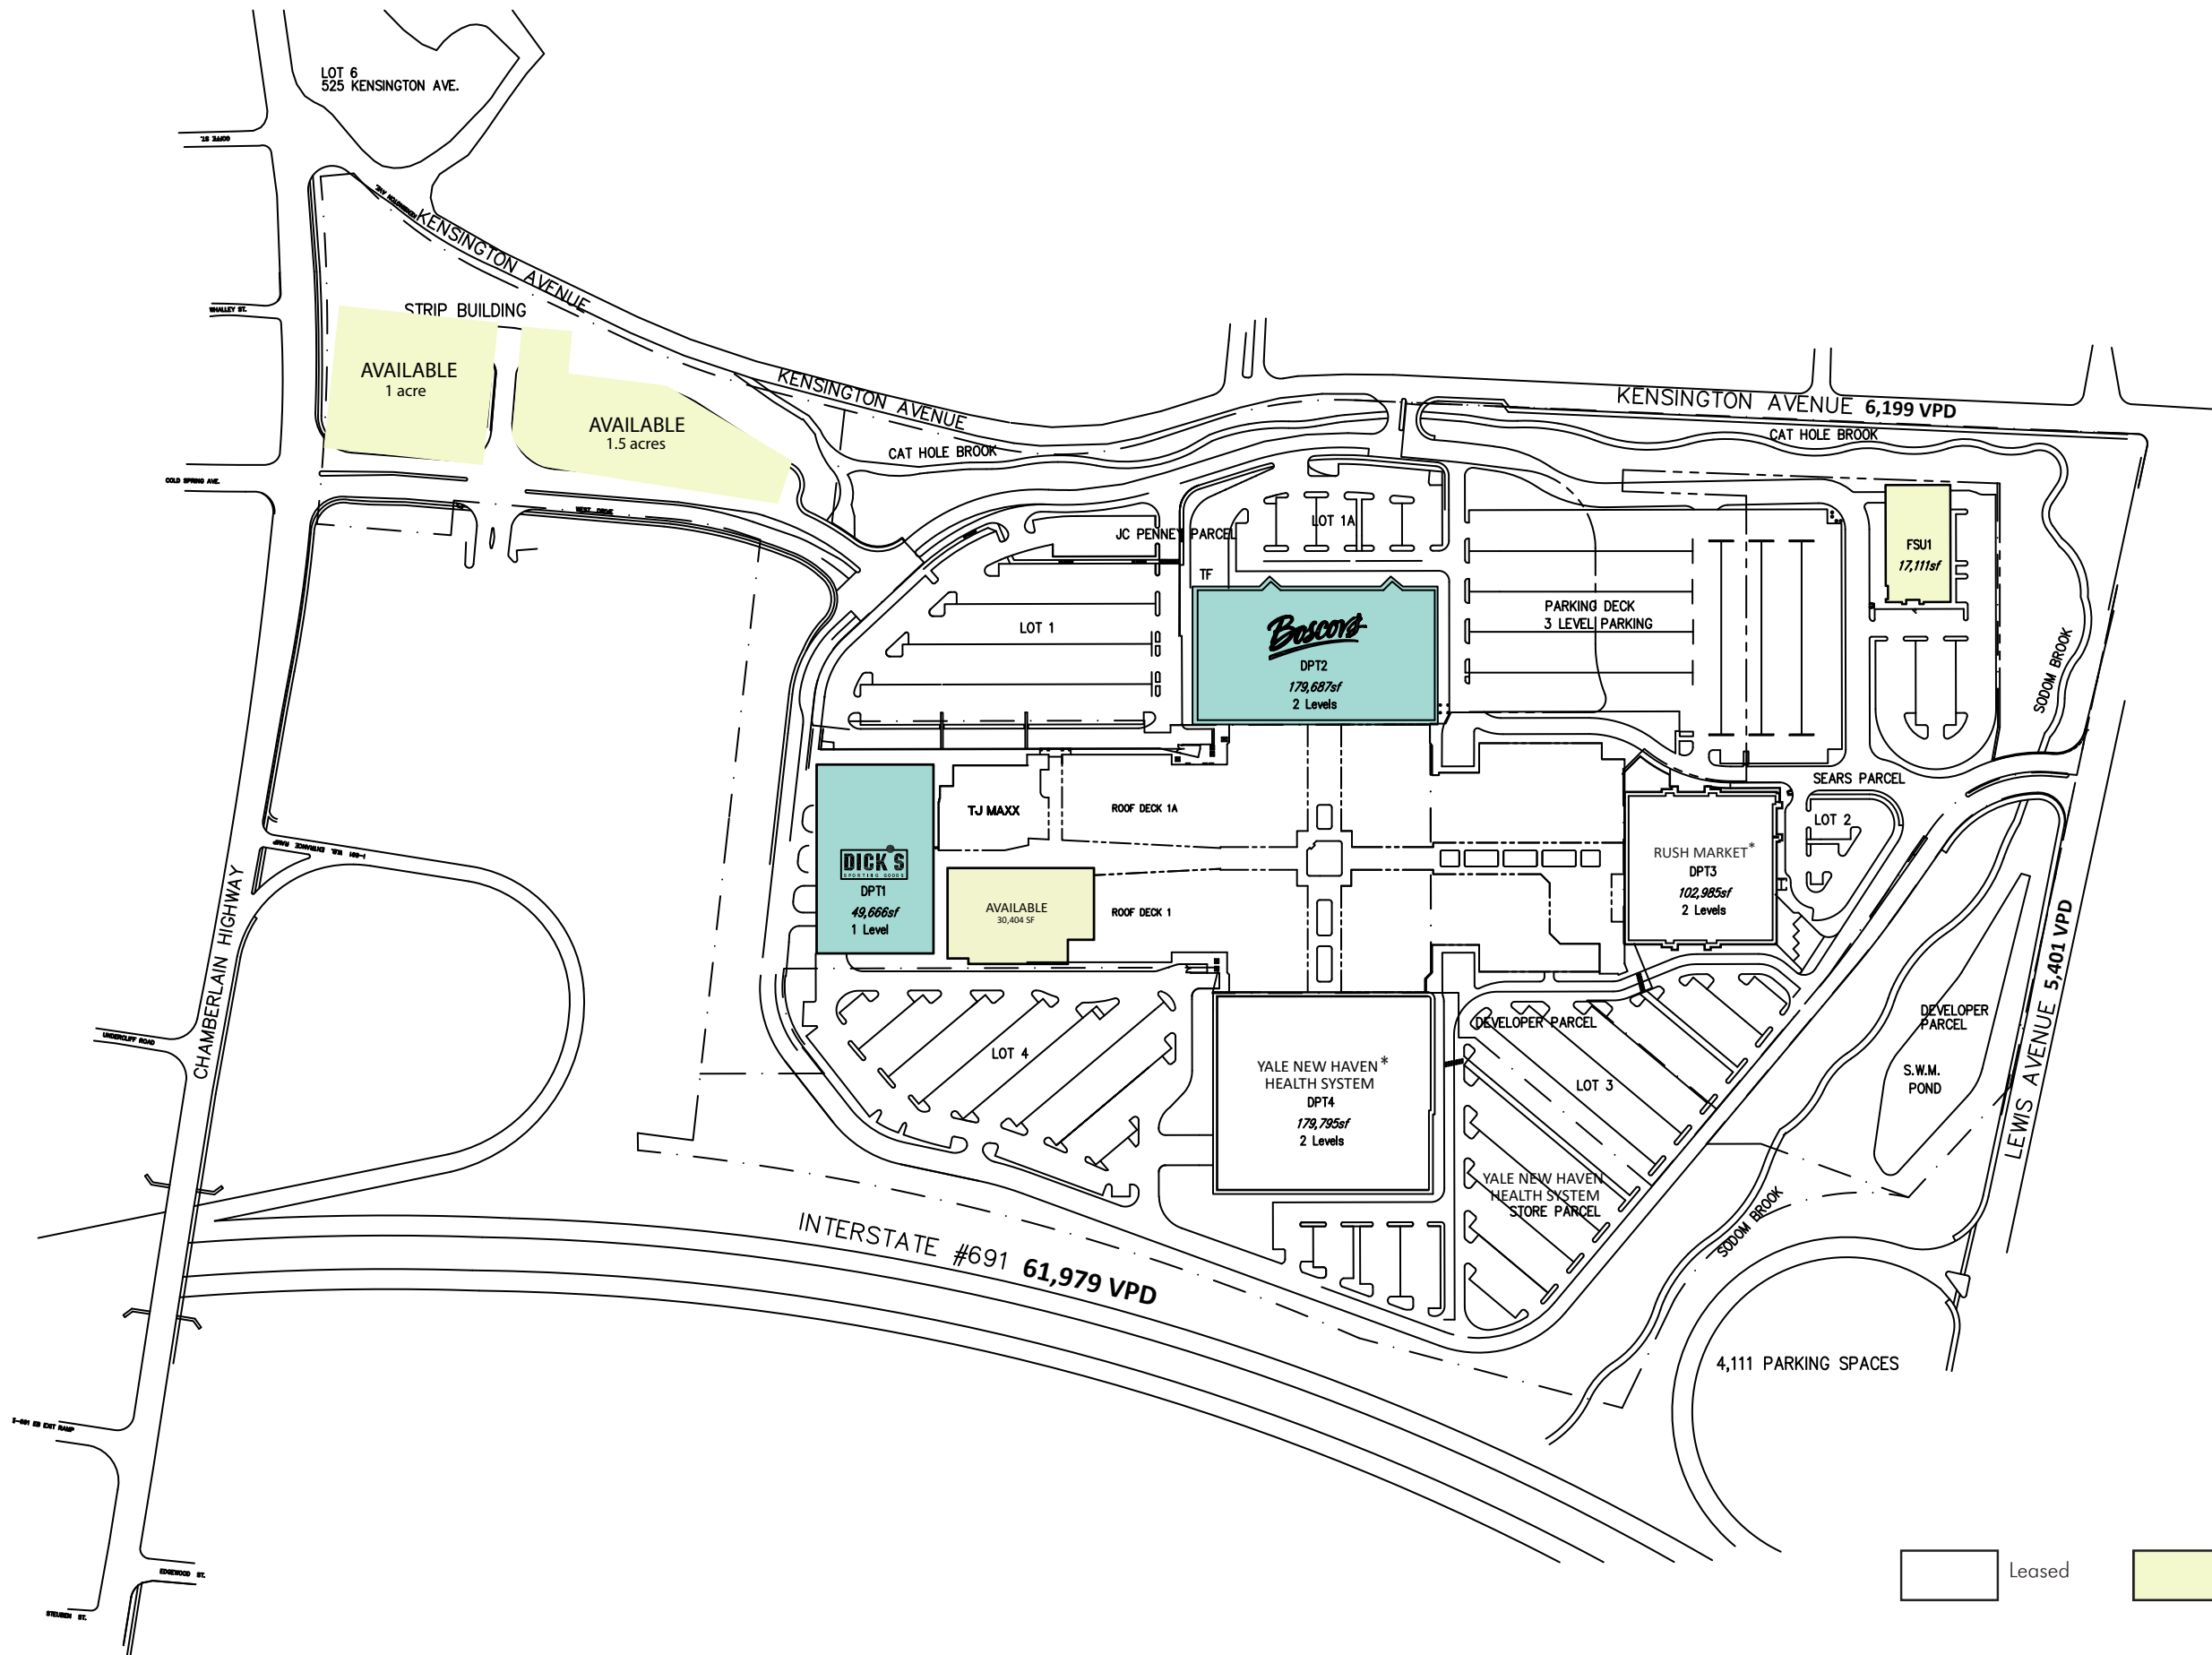

**MERIDEN MALL  
MERIDEN, CT**

470 LEWIS AVENUE

SITE PLAN  
**SP**

Leased Available

\*NOT OWNED