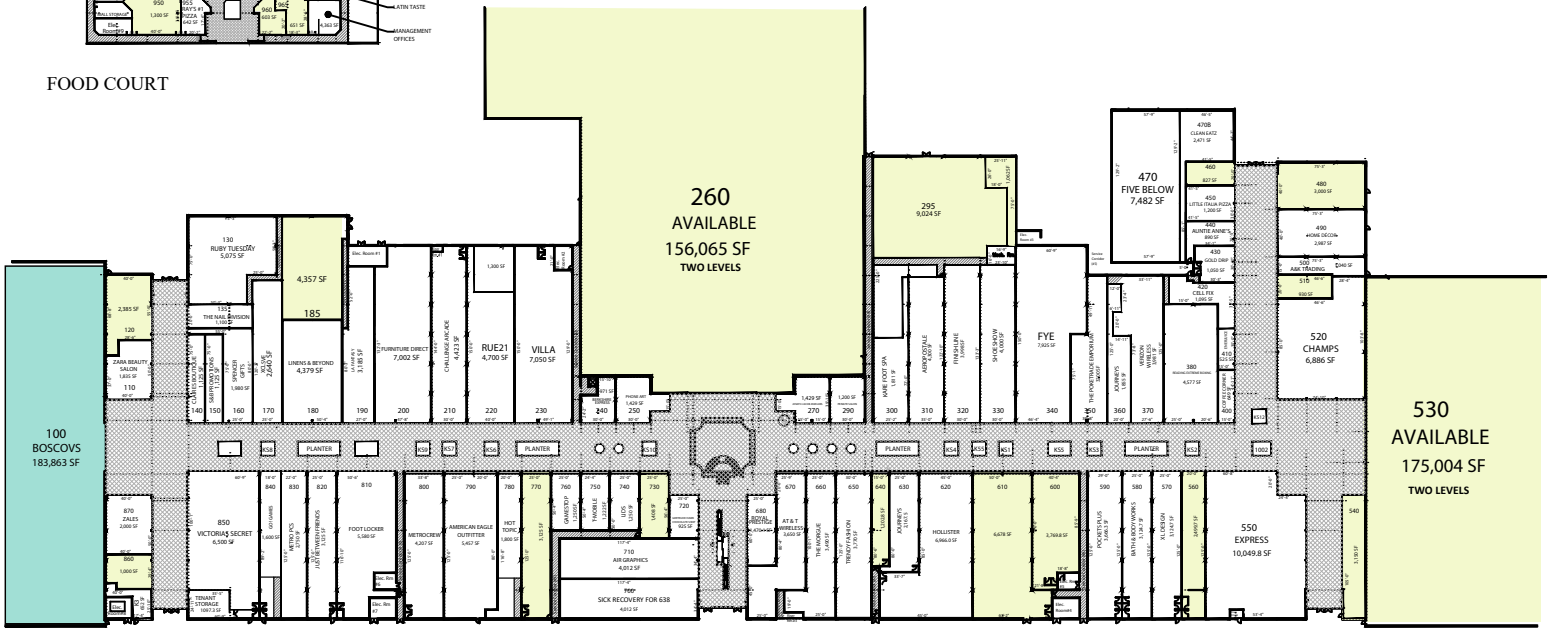

BERKSHIRE MALL

1665 State Hill Rd. Wyomissing, PA 19610

LEASE PLAN

Leased Available

MASON
ASSET MANAGEMENT

T: 516 371.5858
E: leasing@masonam.com
150 Great Neck Road Suite 402
Great Neck, NY, 11021
www.masonam.com