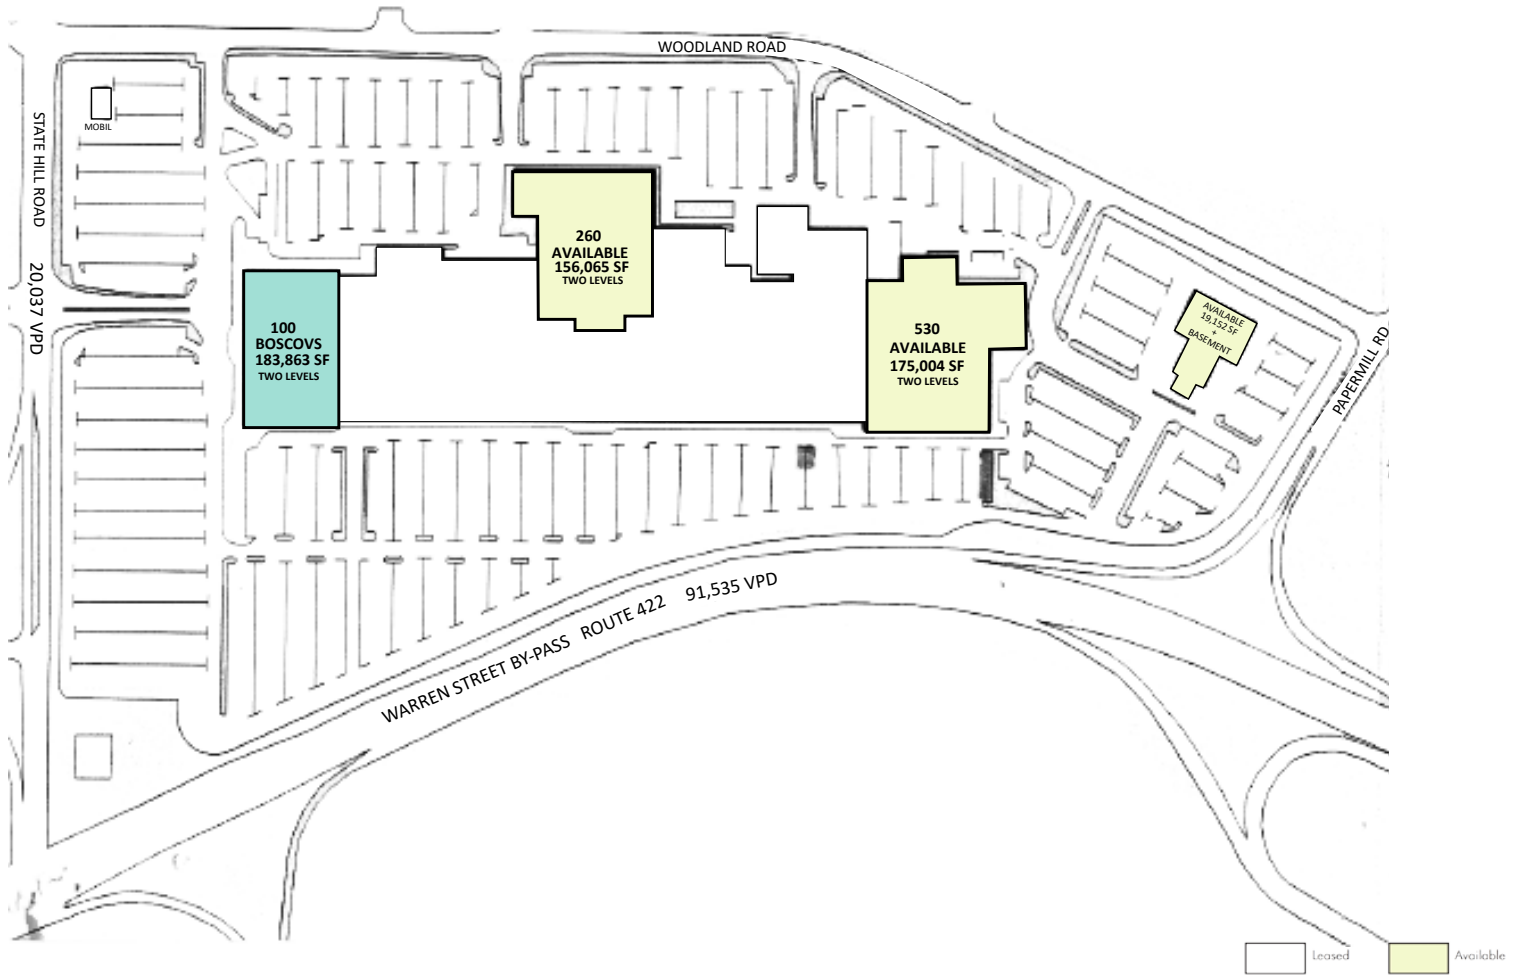

BERKSHIRE MALL

1665 State Hill Rd. Wyomissing, PA 19610

SITE PLAN

MASON
ASSET MANAGEMENT

T: 516 371.5858
E: leasing@masonam.com
150 Great Neck Road Suite 402
Great Neck, NY, 11021
www.masonam.com