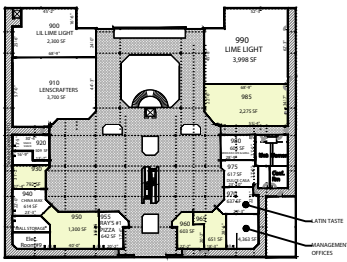

BERKSHIRE MALL

1665 State Hill Rd. Wyomissing, PA 19610

LEASE PLAN

Leased Available

MASON
ASSET MANAGEMENT

T: 516 371.5858
E: leasing@masonam.com
150 Great Neck Road Suite 402
Great Neck, NY, 11021
www.masonam.com