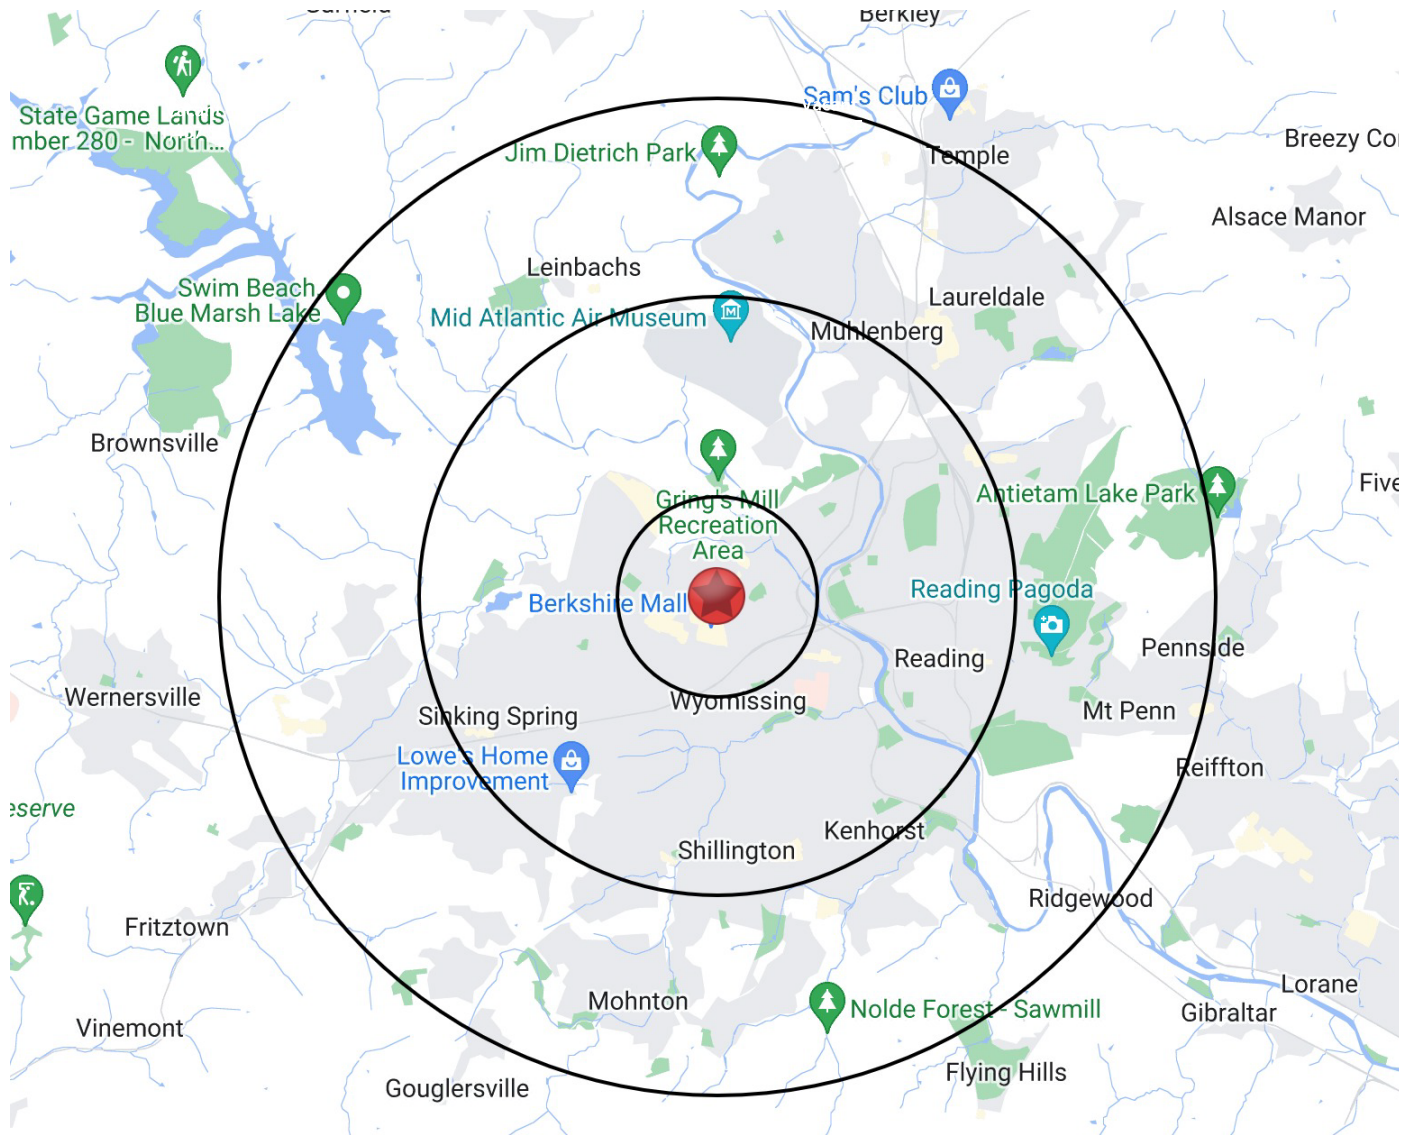

BERKSHIRE MALL

1665 State Hill Rd. Wyomissing, PA 19610

RADIUS MAP

MASON
ASSET MANAGEMENT

T: 516.371.5858
E: leasing@masonam.com
150 Great Neck Road Suite 402
Great Neck, NY, 11021
www.masonam.com