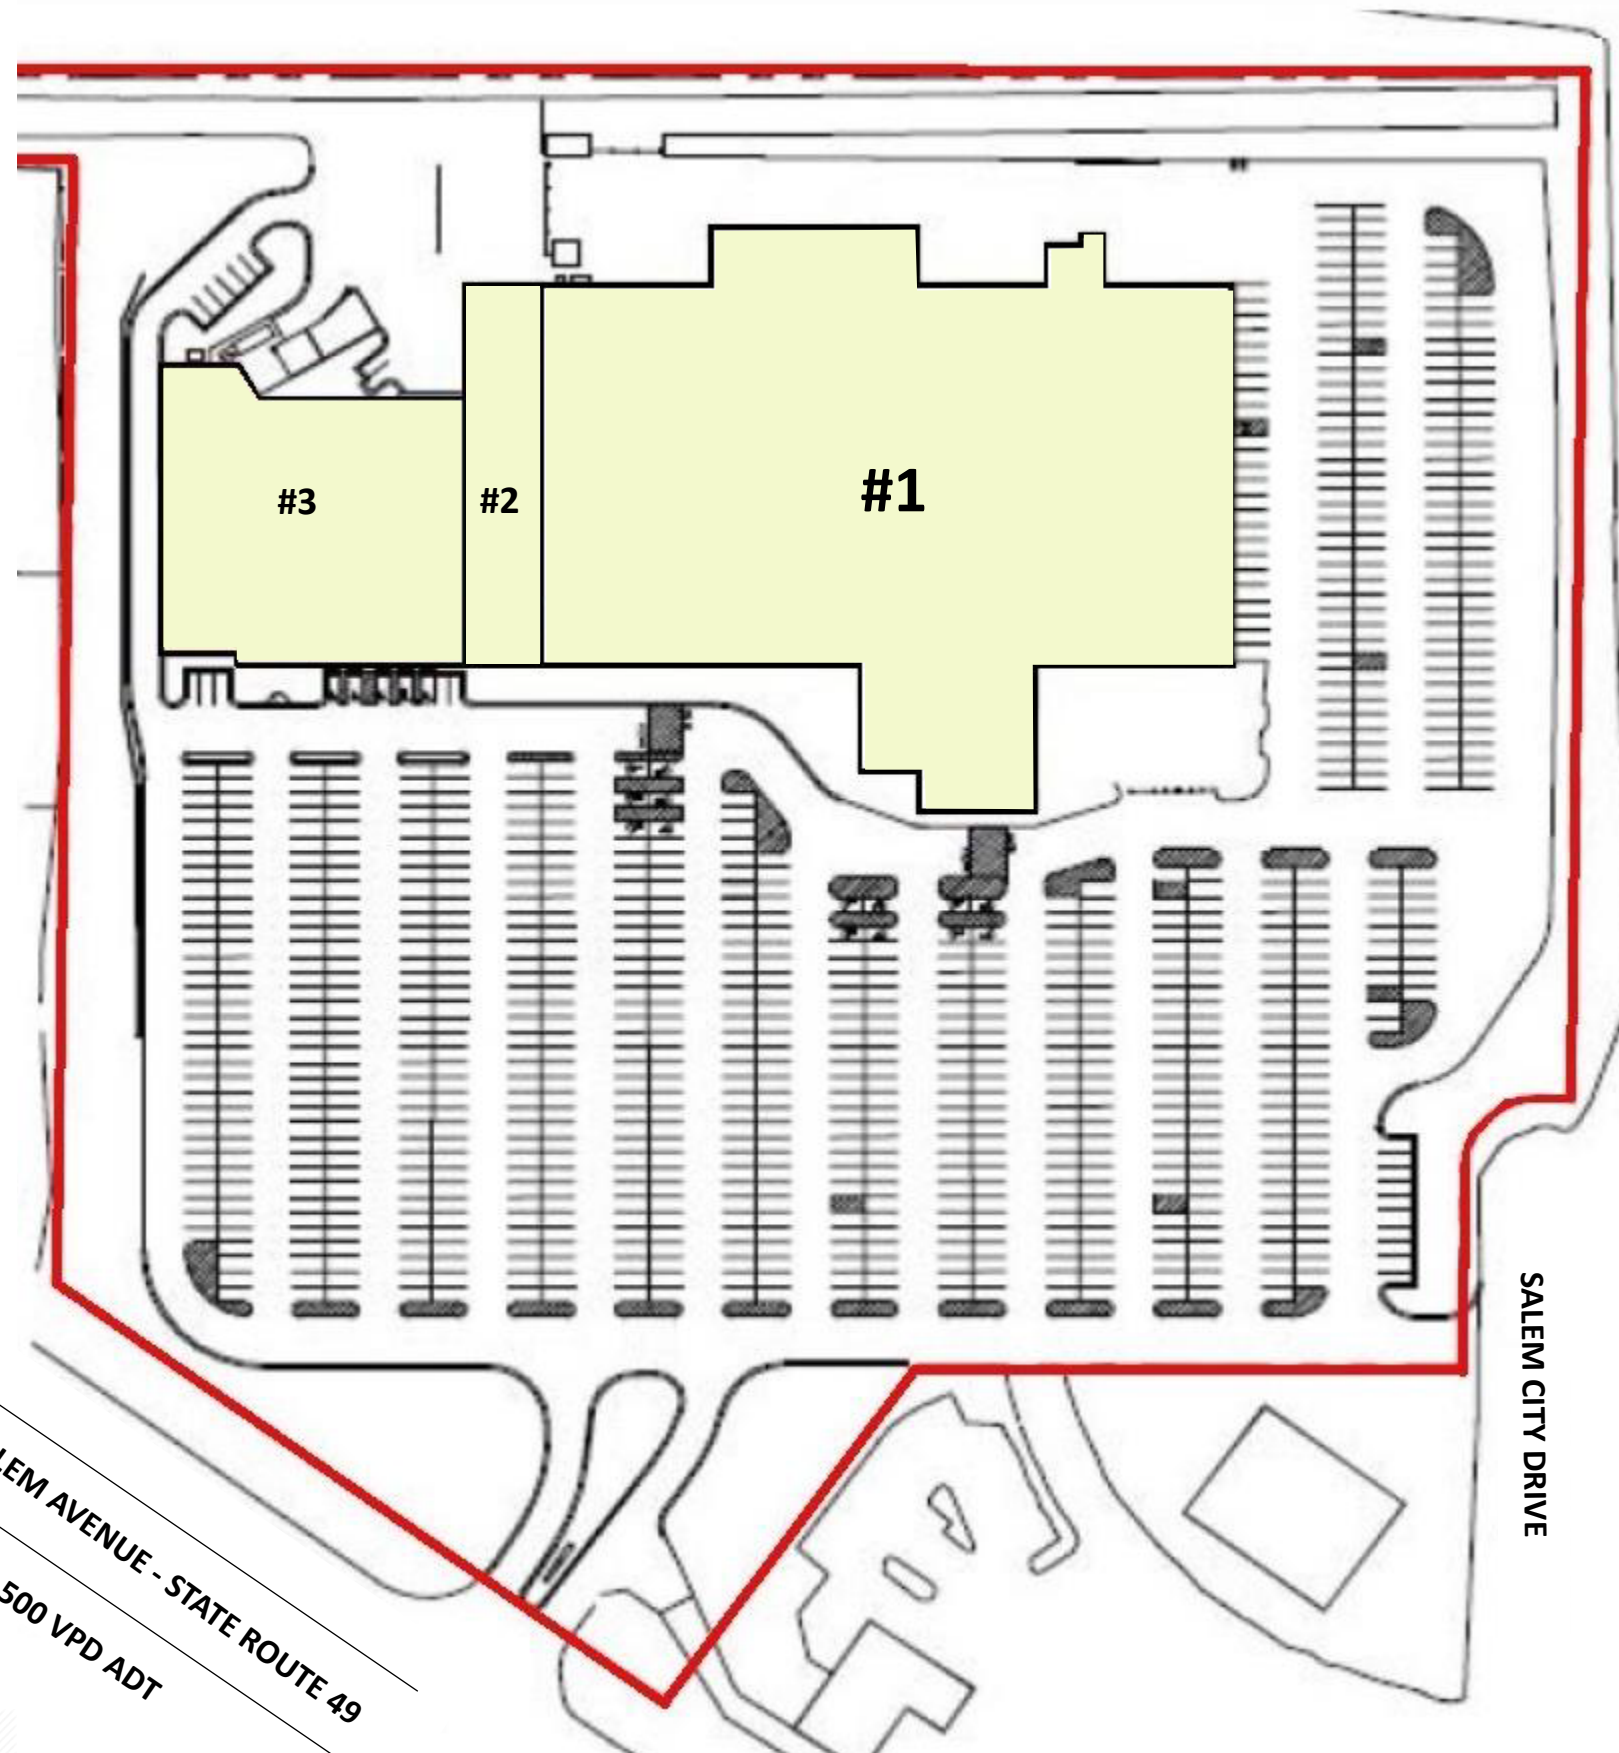

**SALEM PLAZA  
TROTWOOD, OH**

5120 SALEM AVENUE

SITE PLAN  
SP

Suite	Tenant	Square Feet
1	Available	99,294
2	Available	14,528
3	Available	27,794

 Leased

 Available

SALEM AVENUE - STATE ROUTE 49  
21,500 VPD ADT

SALEM CITY DRIVE