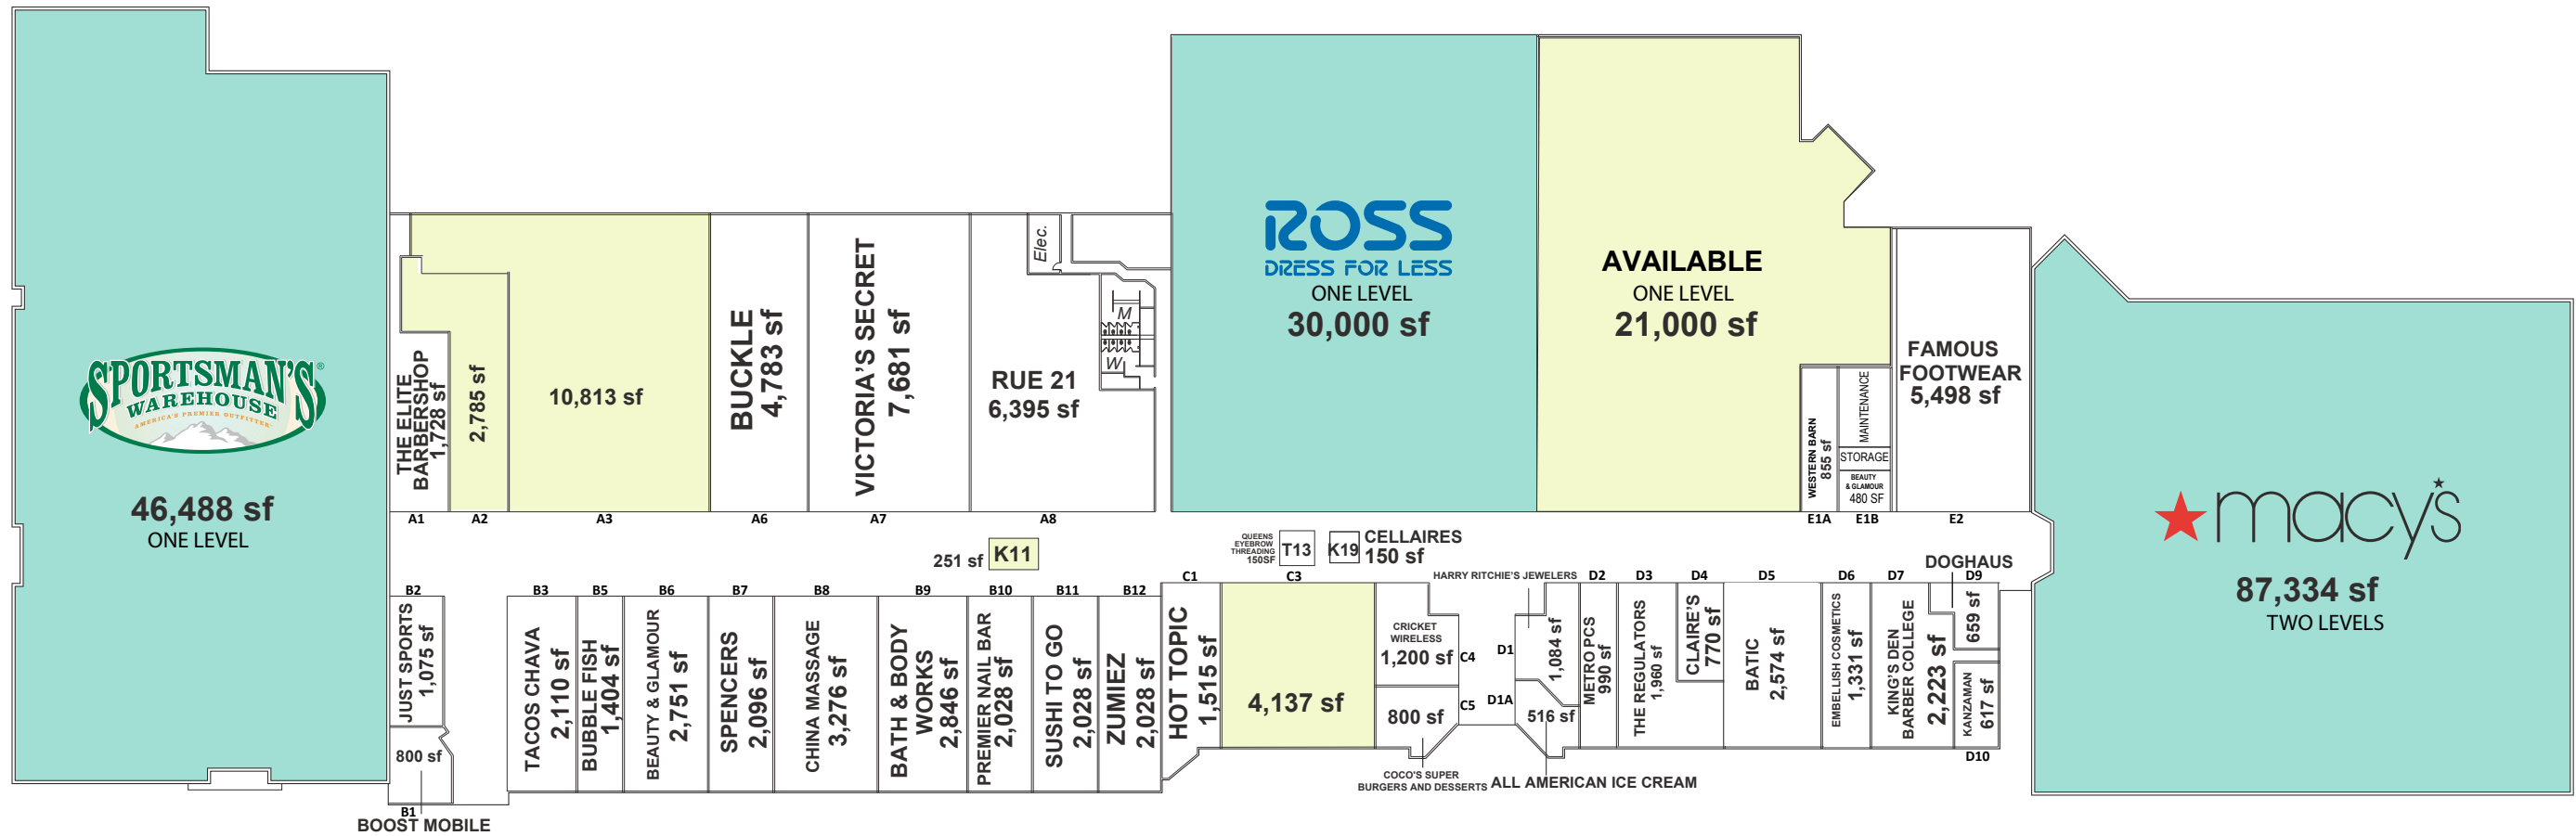

LEASING BY:

Leased

Available

WENATCHEE MALL
WENATCHEE, WA

511 VALLEY MALL PKWY.

LEASE PLAN
LP1