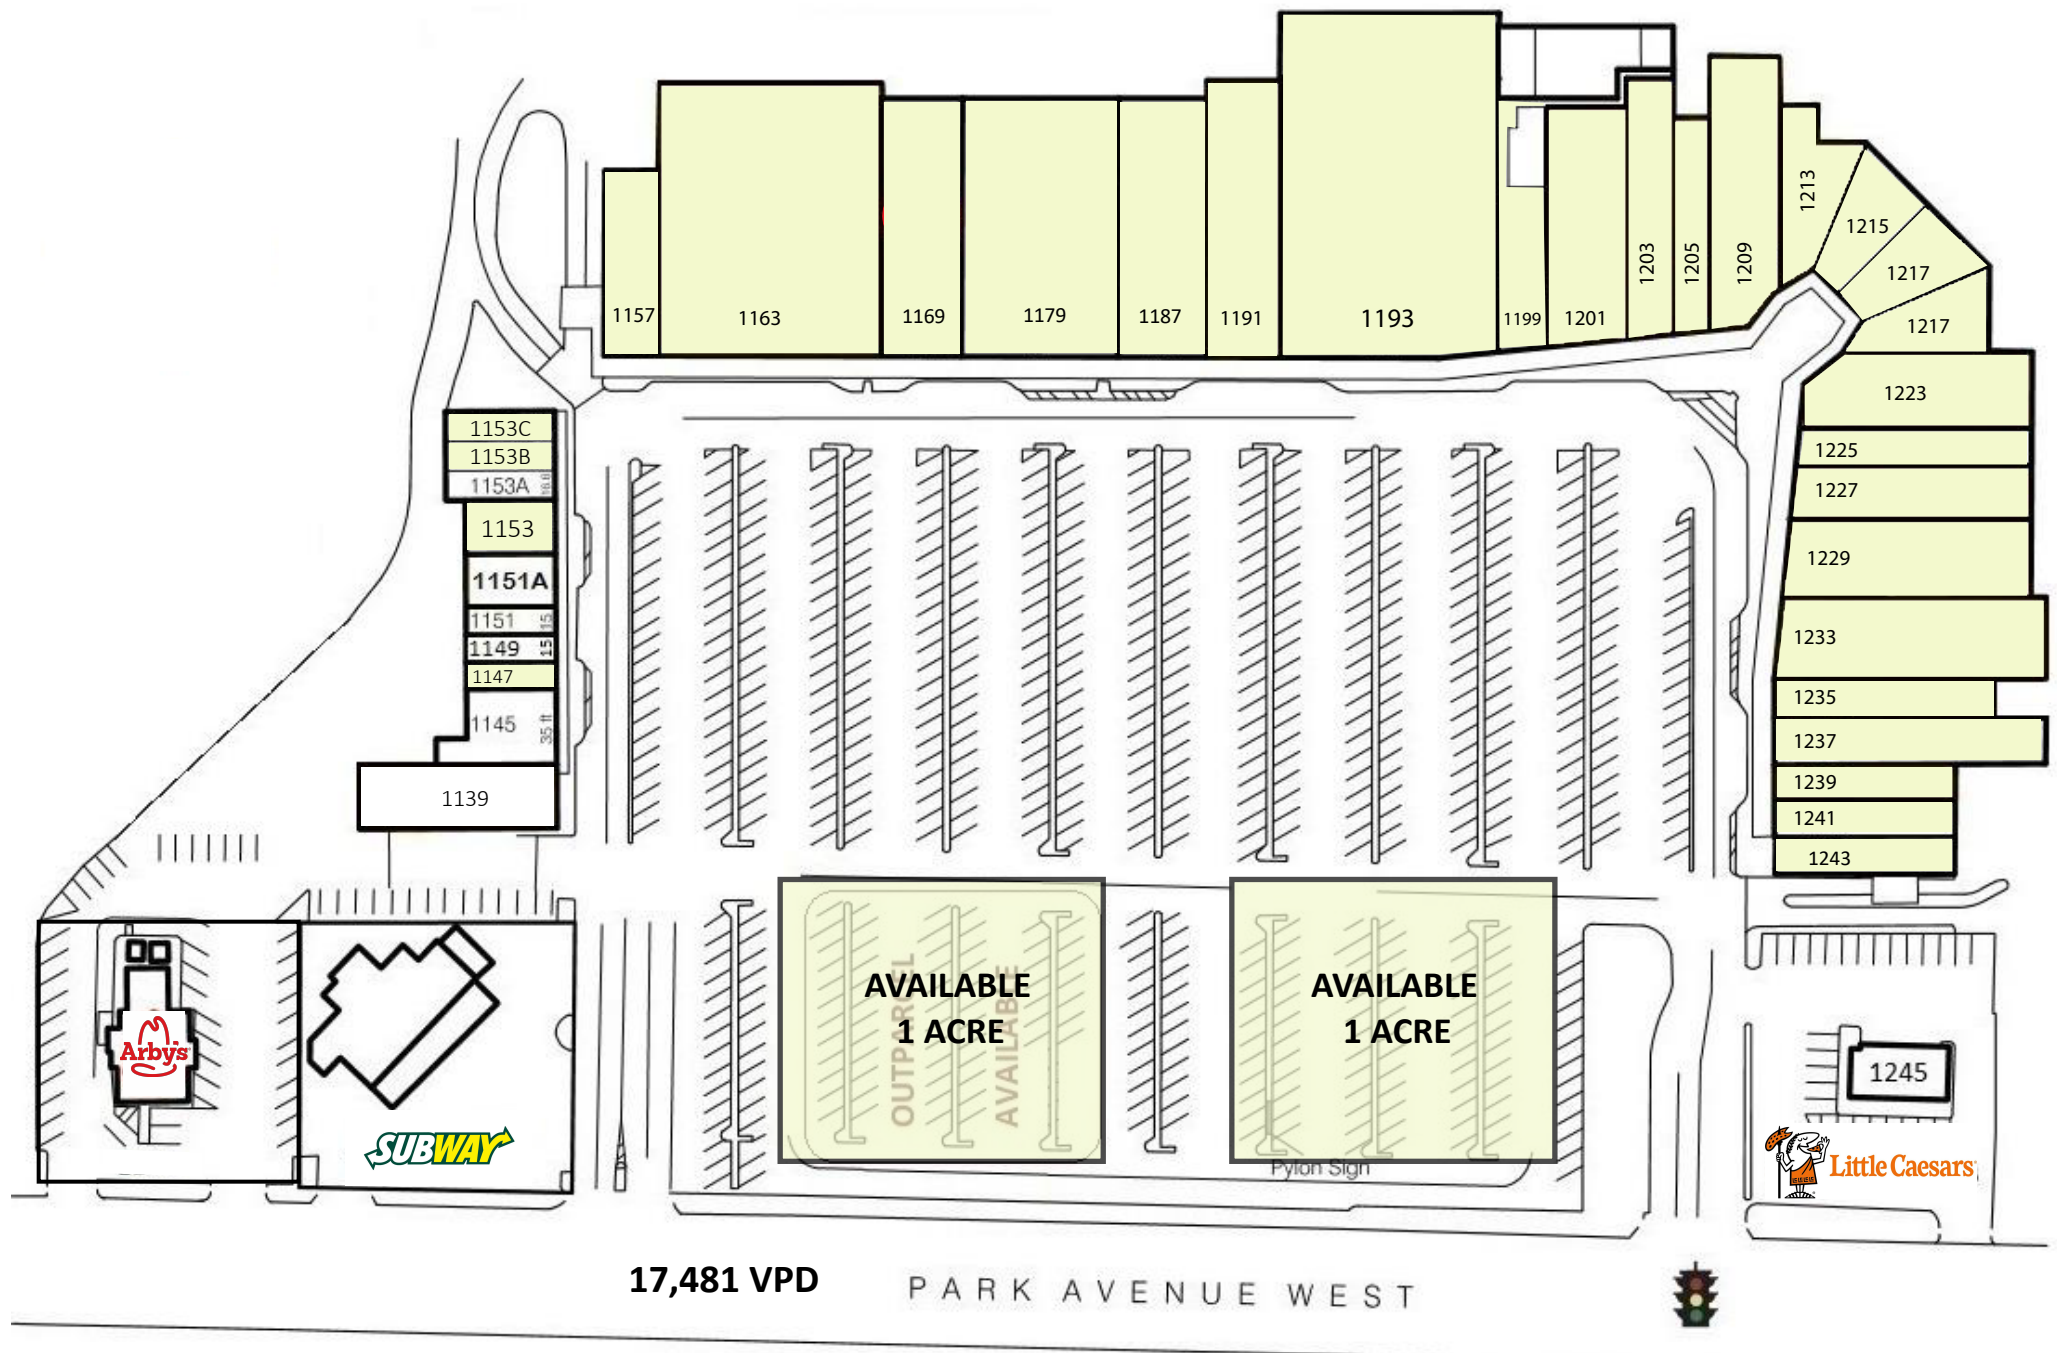

**WEST PARK SHOPPING CENTER
MANSFIELD, OH**

1157 PARK AVENUE W.

SITE PLAN
SP

Suite	Tenant	Square Feet
1139	Safelite Fulillment	3,800
1145	Comfrey Corner	2,498
1147	Available	750
1149	Metro PCS	750
1151	First Acceptance Insurance	750
1151A	New Hot Wok Chinese Restaurant	1500
1153	Available	1500
1153A	Q-Nails	960
1153B	Available	960
1153C	Available	960
1157	Available	3,213
1163	Available	18,400
1169	Available	5,964
1179	Available	12,852
1187	Available	6958
1191	Available	6838
1193	Available	21,780
1199	Available	3,601
1201	Available	5,794
1203	Available	3,725
1205	Available	2,500
1209	Available	5,593
1213	Available	2,882
1215	Available	2,403
1217	Available	4885
1223	Available	4663
1225	Available	2,469
1227	Available	2,360
1229	Available	3,912
1233	Available	10,212
1235	Available	2,380
1237	Available	4,125
1239	Available	2,000
1241	Available	2000
1243	Available	2,000
1245	Little Caesars Store #01-0422	1,540