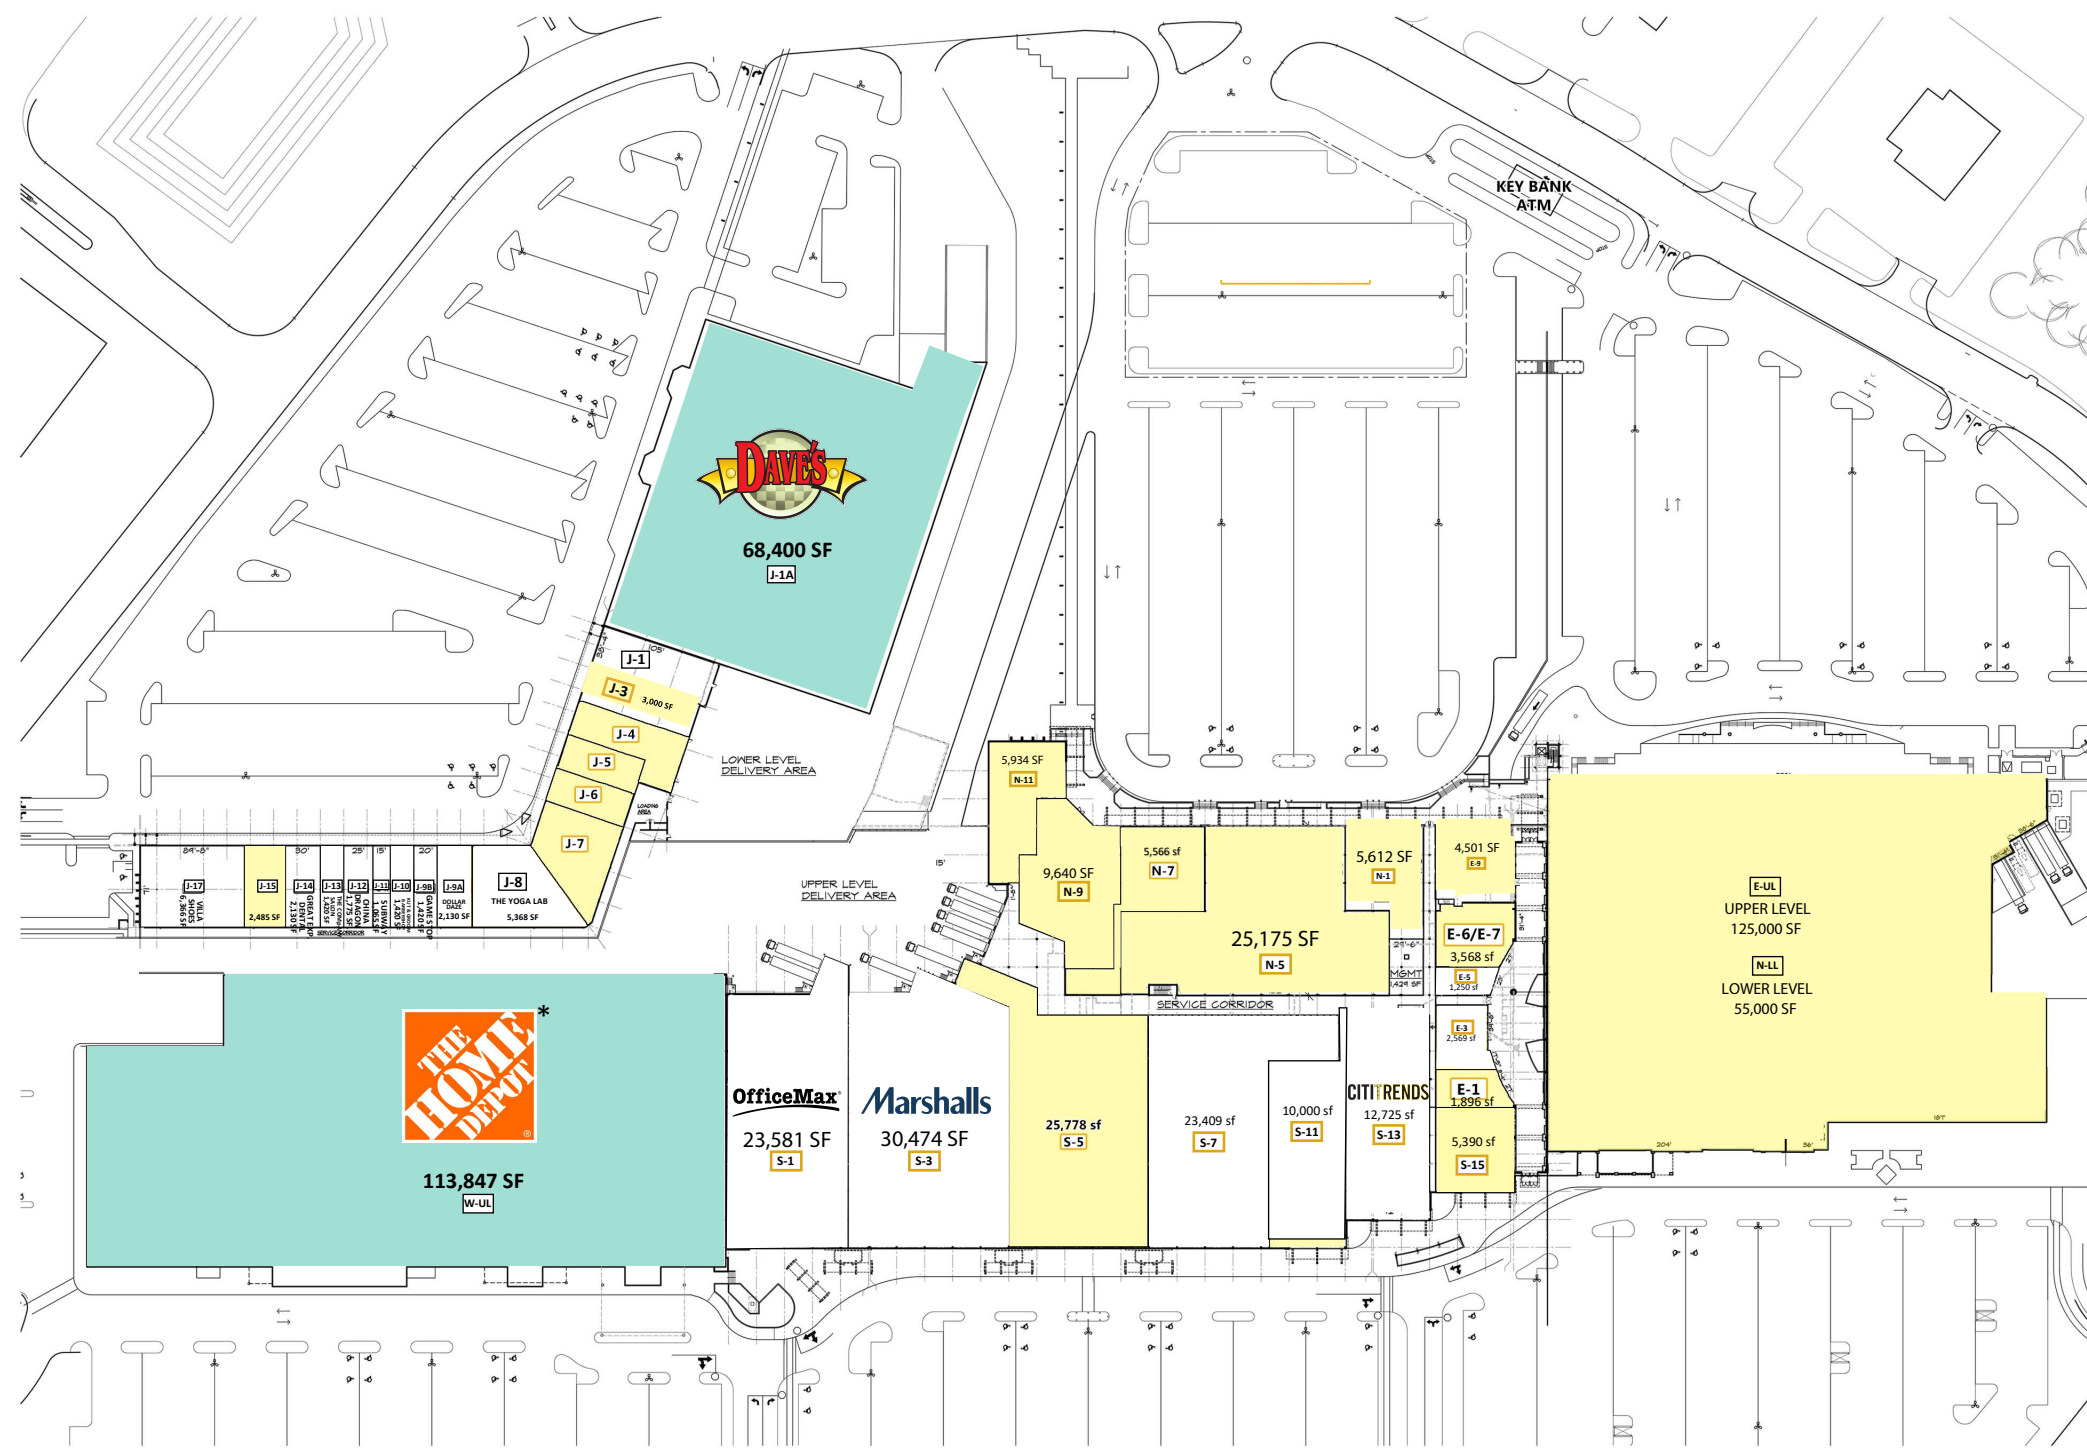

**SEVERANCE TOWN CENTER  
CLEVELAND HEIGHTS, OH**

3640 MAYFIELD RD.

SITE PLAN  
LP

**SEVERANCE CIRCLE**

Suite	Tenant	Square Feet
E-1	Available	1,896
E-3	IO Fit	2,569
E-5	Available	1,250
E-6/E-7	Available	3,568
E-9	Available	4,501
E-UL	Available	125,000
J-1	Ashley Stewart	3,996
J-1A	Dave's Super Market	68,400
J-3	Available	3,000
J-4	Available	3,587
J-5	Available	2,130
J-6	Available	2,130
J-7	Available	4,653
J-8	The Yoga Lab	5,368
J-9A	Dollar Daze	2,130
J-9B	Game Stop	1,420
J-10	Kut & Groom Barbershop	1,420
J-11	Subway	1,065
J-12	China Dragon	1,775
J-13	The Company Salon	1,420
J-14	Great Exp. Dental	2,130
J-15	Available	2,485
J-17	Villa Shoes	6,366
N-1	Available	5,612
N-5	Available	25,175
N-7	Available	5,566
N-9	Available	9,640
N-11	Available	5,934
N-LL	Available	55,000
S-1	Office Max	23,581
S-3	Marshalls	30,474
S-5	Available	25,778
S-7	High Klass Beauty Supply	23,409
S-11	Lux'E Studios	10,000
S-13	Citi Trends	12,725
S-15	Available	5,390
W-UL	Home Depot*	131,802