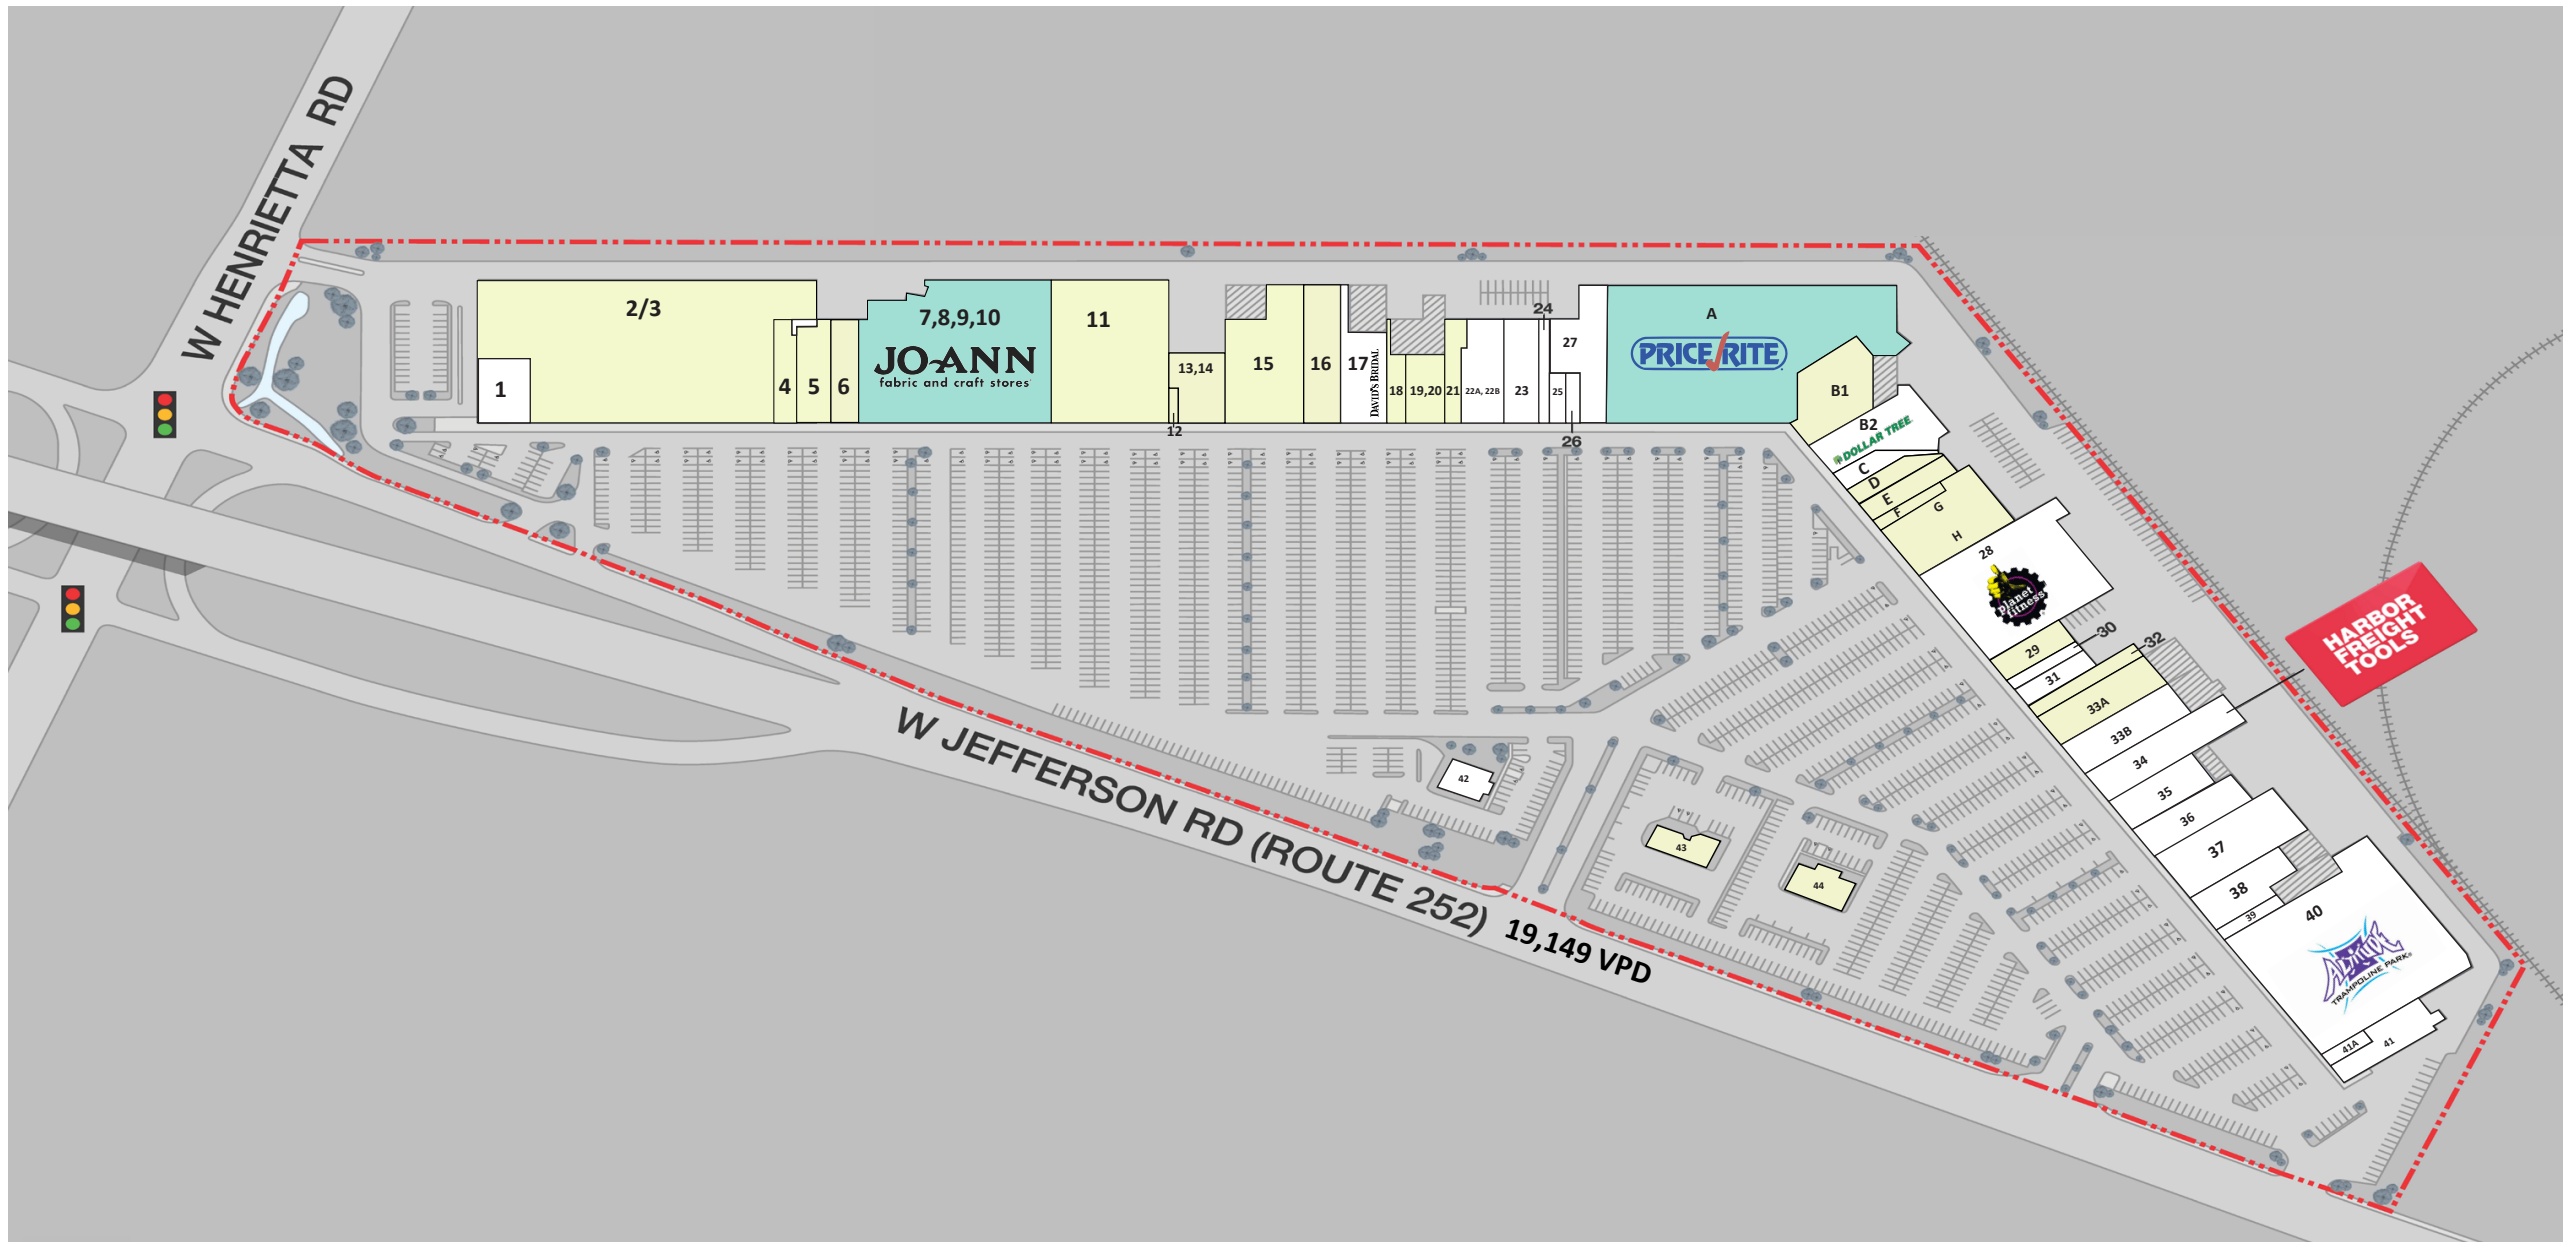

**SOUTH TOWN PLAZA
HENRIETTA, NY**

3333 W.
HENRIETTA RD.

SITE PLAN
SP

Suite	Tenant	Square Feet	Suite	Tenant	Square Feet	Suite	Tenant	Square Feet
1	Bank of America	5,194	23	Plato's Closet	7,302	39	Available	1,400
2,3	Available	71,197	24	Red Wing Shoes	1,800	40	Altitude Trampoline	48,613
4,5	Available	8,637	25,26	Southtown Nail Salon	1,440	41	Bridgestone/Firestone Tire	6,045
6	Available	3,500	27	American Freight	23,440	41A	Fire Flower Tattoo Studio	988
7,8,9,10	Jo-Ann Etc.	45,460	28	Planet Fitness	28,056	42	Bruegger's Bagel Bakery	2,453
11	Available	27,948	29	Available	3,500	43	Available	2,899
12	Available	774	30	Sunny Foot Spa	1,500	44	Available	4,309
13,14	Available	8,000	31	Sterling Optical	3,000	A	Price Rite Grocery	36,431
15	Available	17,015	32	Available	3,100	B1	Available	10,000
16	Available	6,800	33A	Available	8,000	B2	Dollar Tree	10,000
17	David's Bridal	10,000	33B	Play it Again Sports	3,000	C	Jugnoo	2,210
18	Available	3,850	34	Harbor Freight Tools	13,000	D	Available	3,150
19,20	Available	5,000	35	G&G Fitness	6,000	E	Available	3,795
21	Available	1,700	36	Sun's China Buffet	10,800	F	Available	1,487
22A	Once Upon a Child	6,540	37	Available	5,950	G,H	Available	12,003
22B	Once Upon a Child	6,523	38	Advance Auto Parts	8,000			