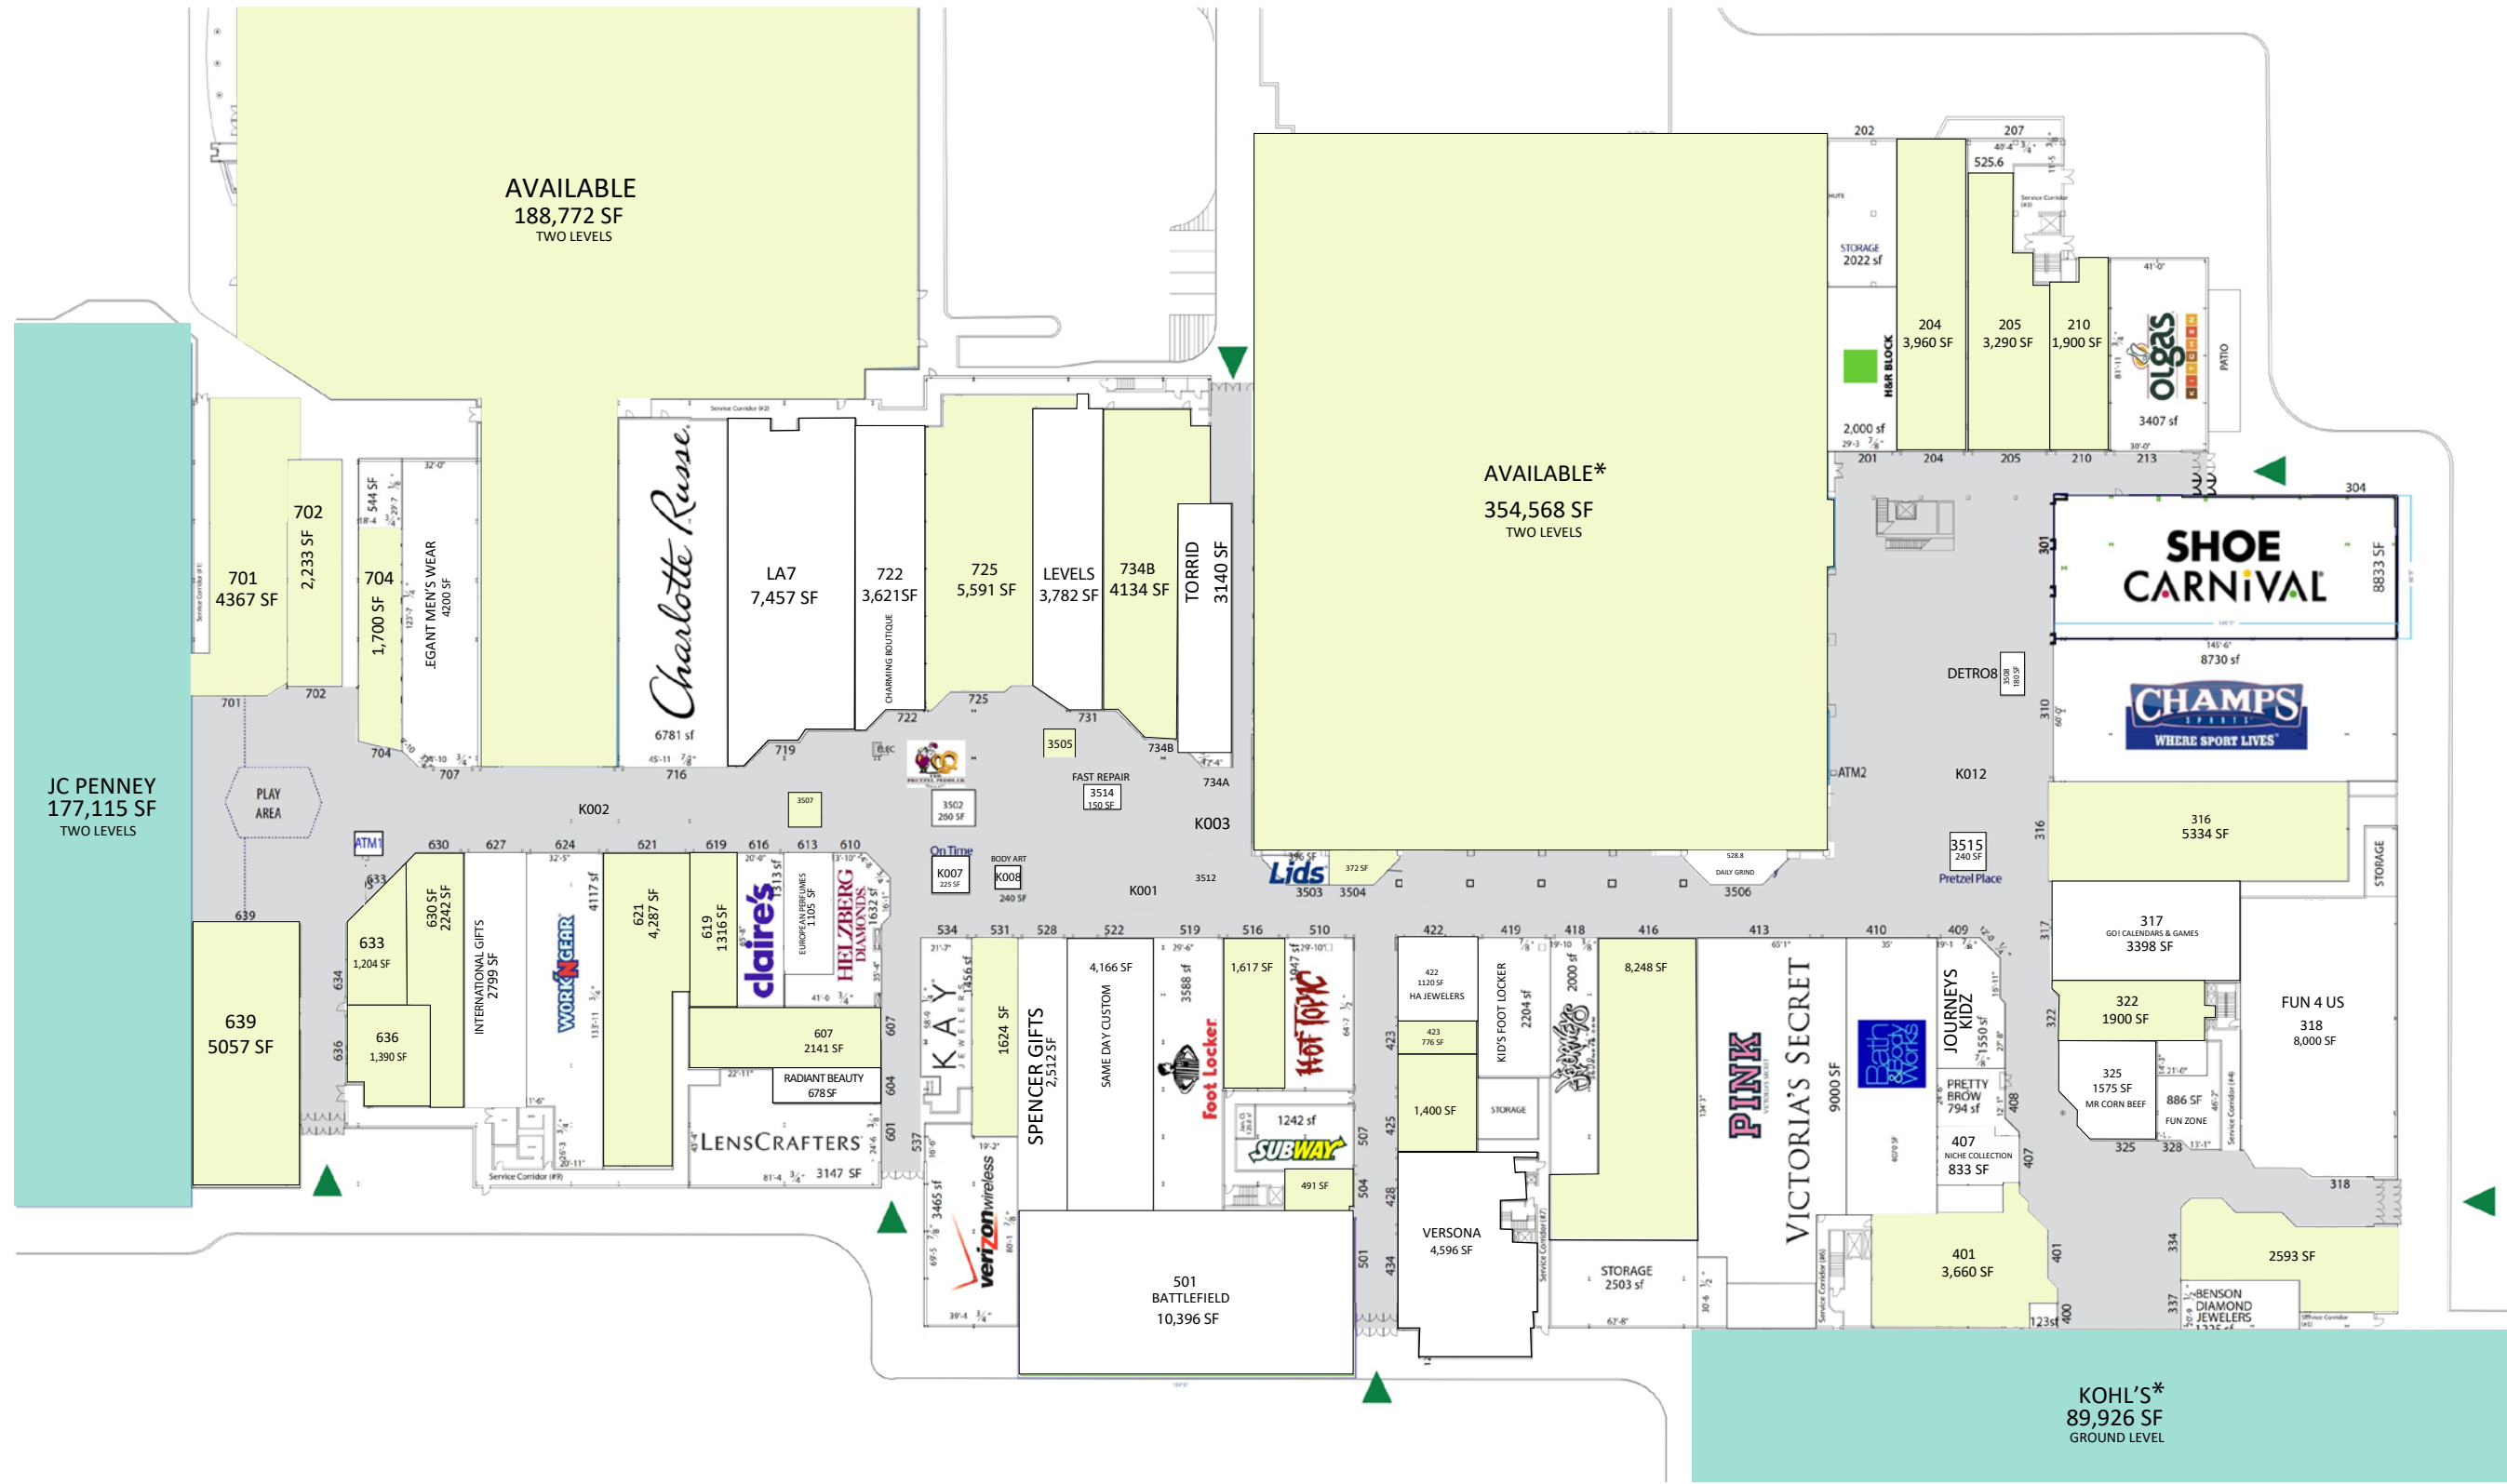

WESTLAND SHOPPING CENTER  
WESTLAND, MI

35000 WARREN ROAD

LEASE PLAN  
LP

\*NOT OWNED

Leased Available