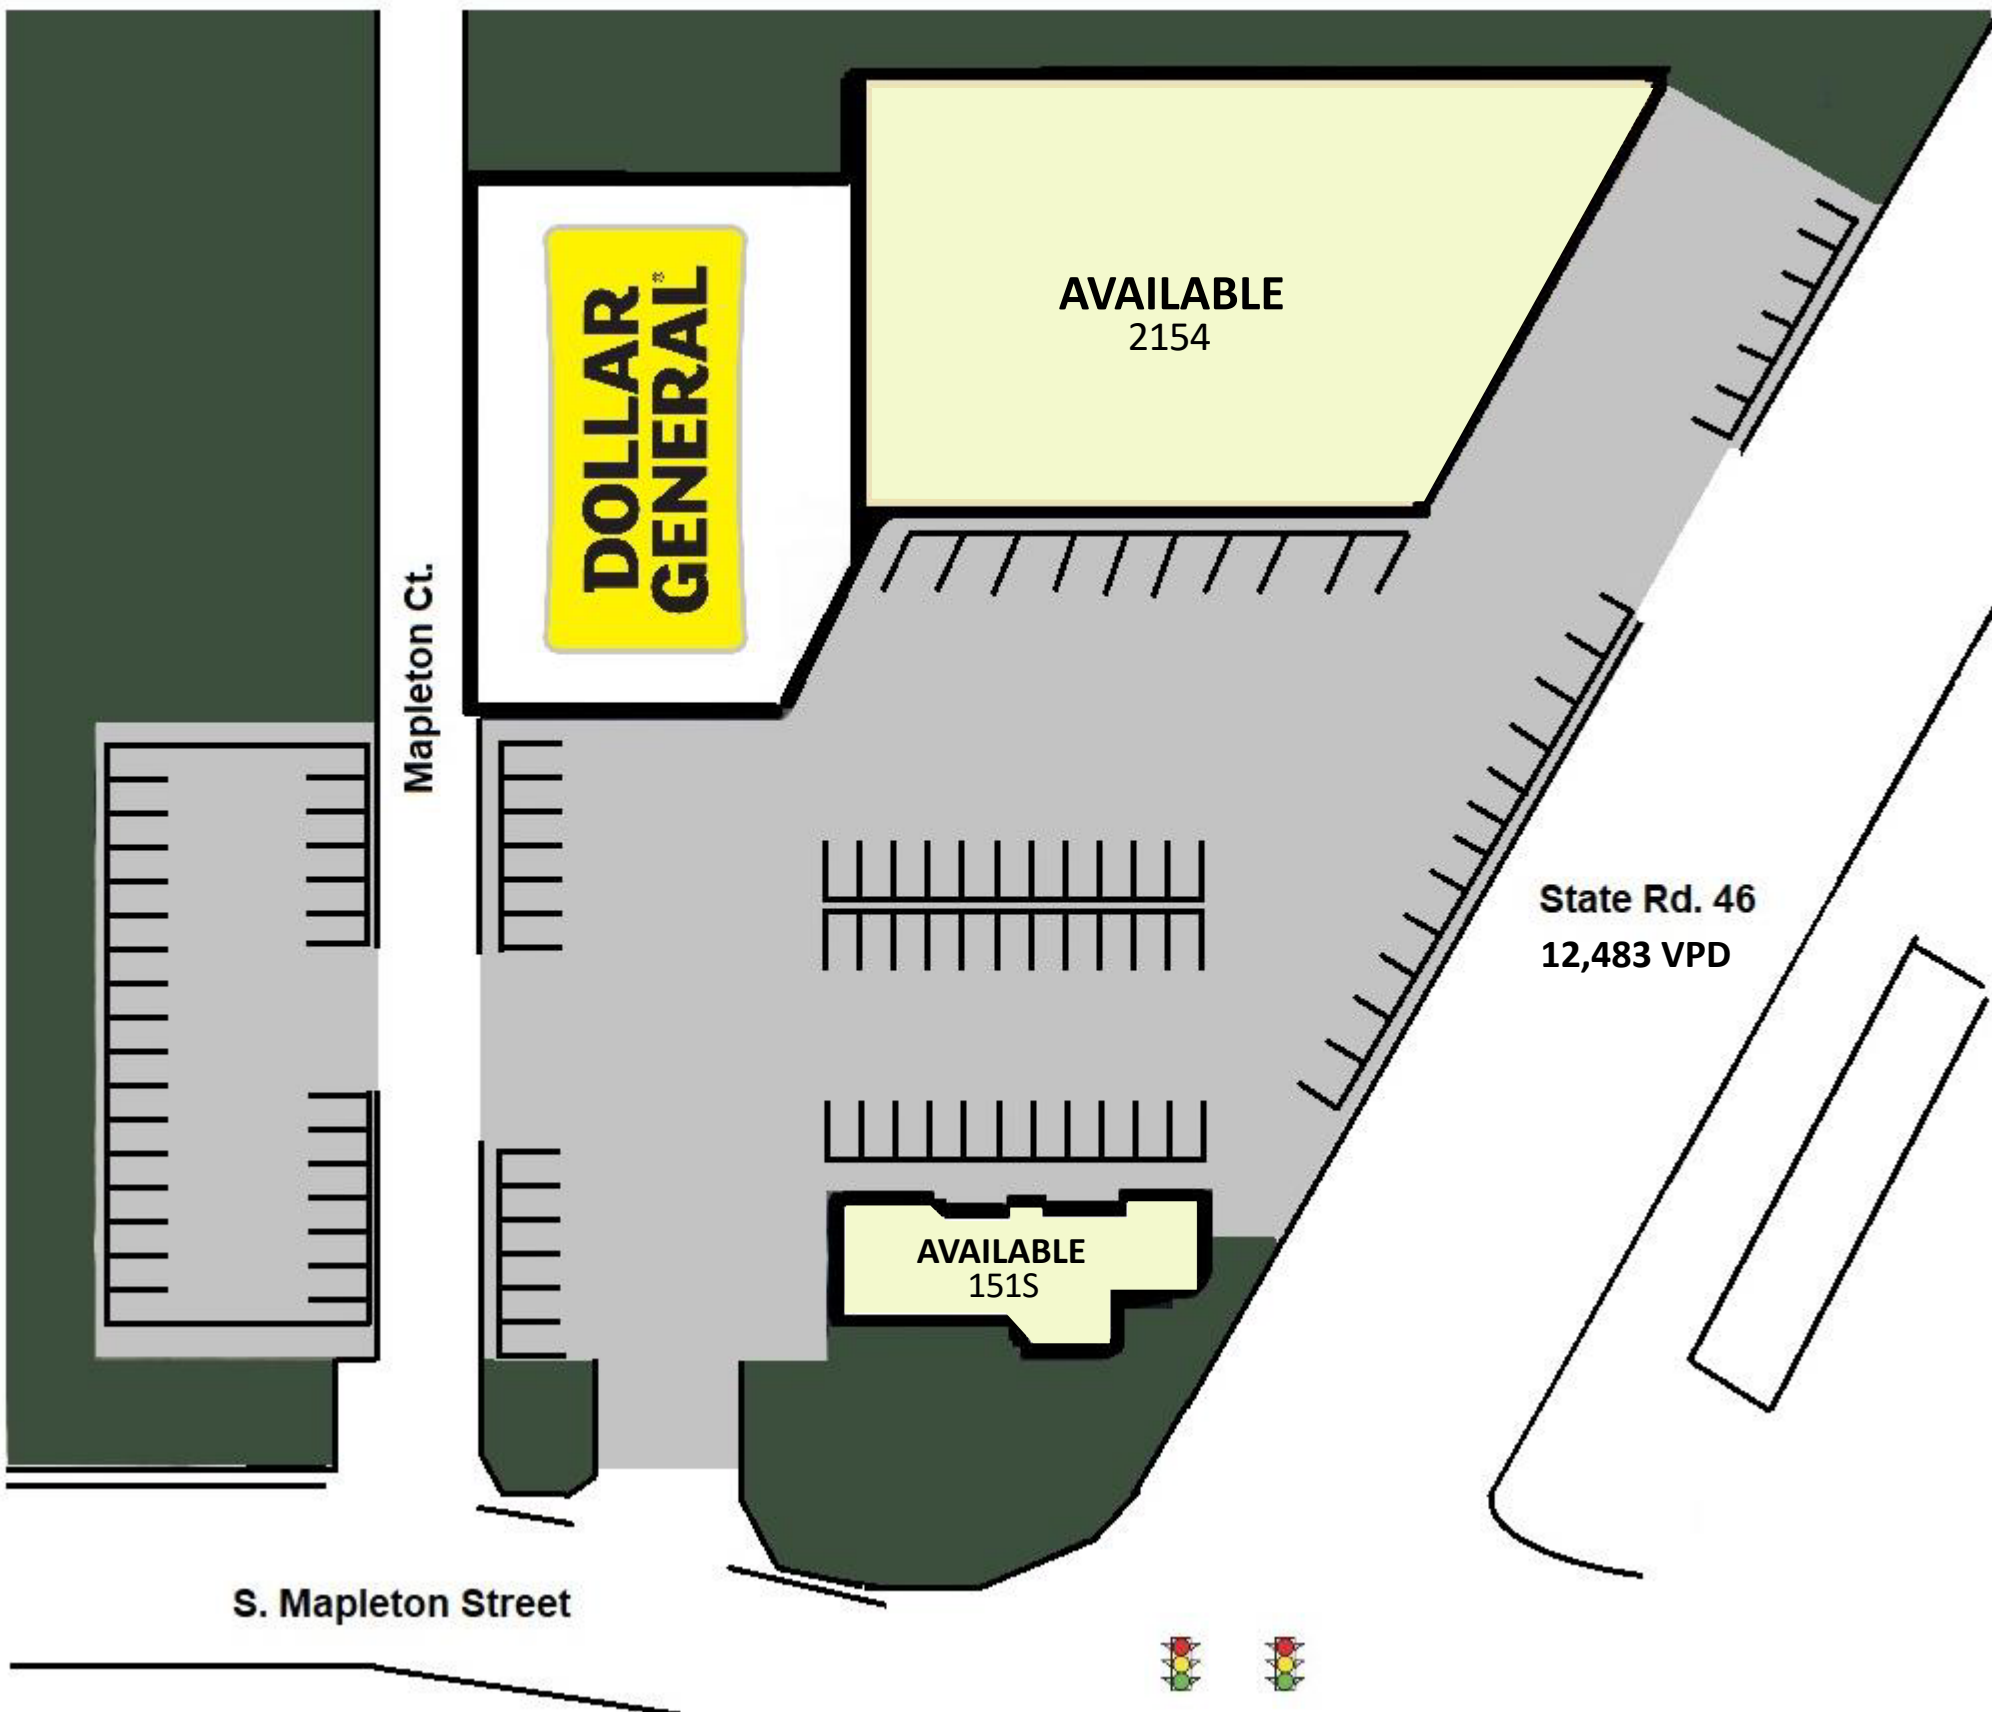

STATE MAPLETON PLAZA
COLUMBUS, IN

2150 STATE STREET

SITE PLAN
SP

<u>Suite</u>	<u>Tenant</u>	<u>Square Feet</u>
151S	Available	1,850
2150	Dollar General	7,636
2154	Available	10,978

 Leased  Available