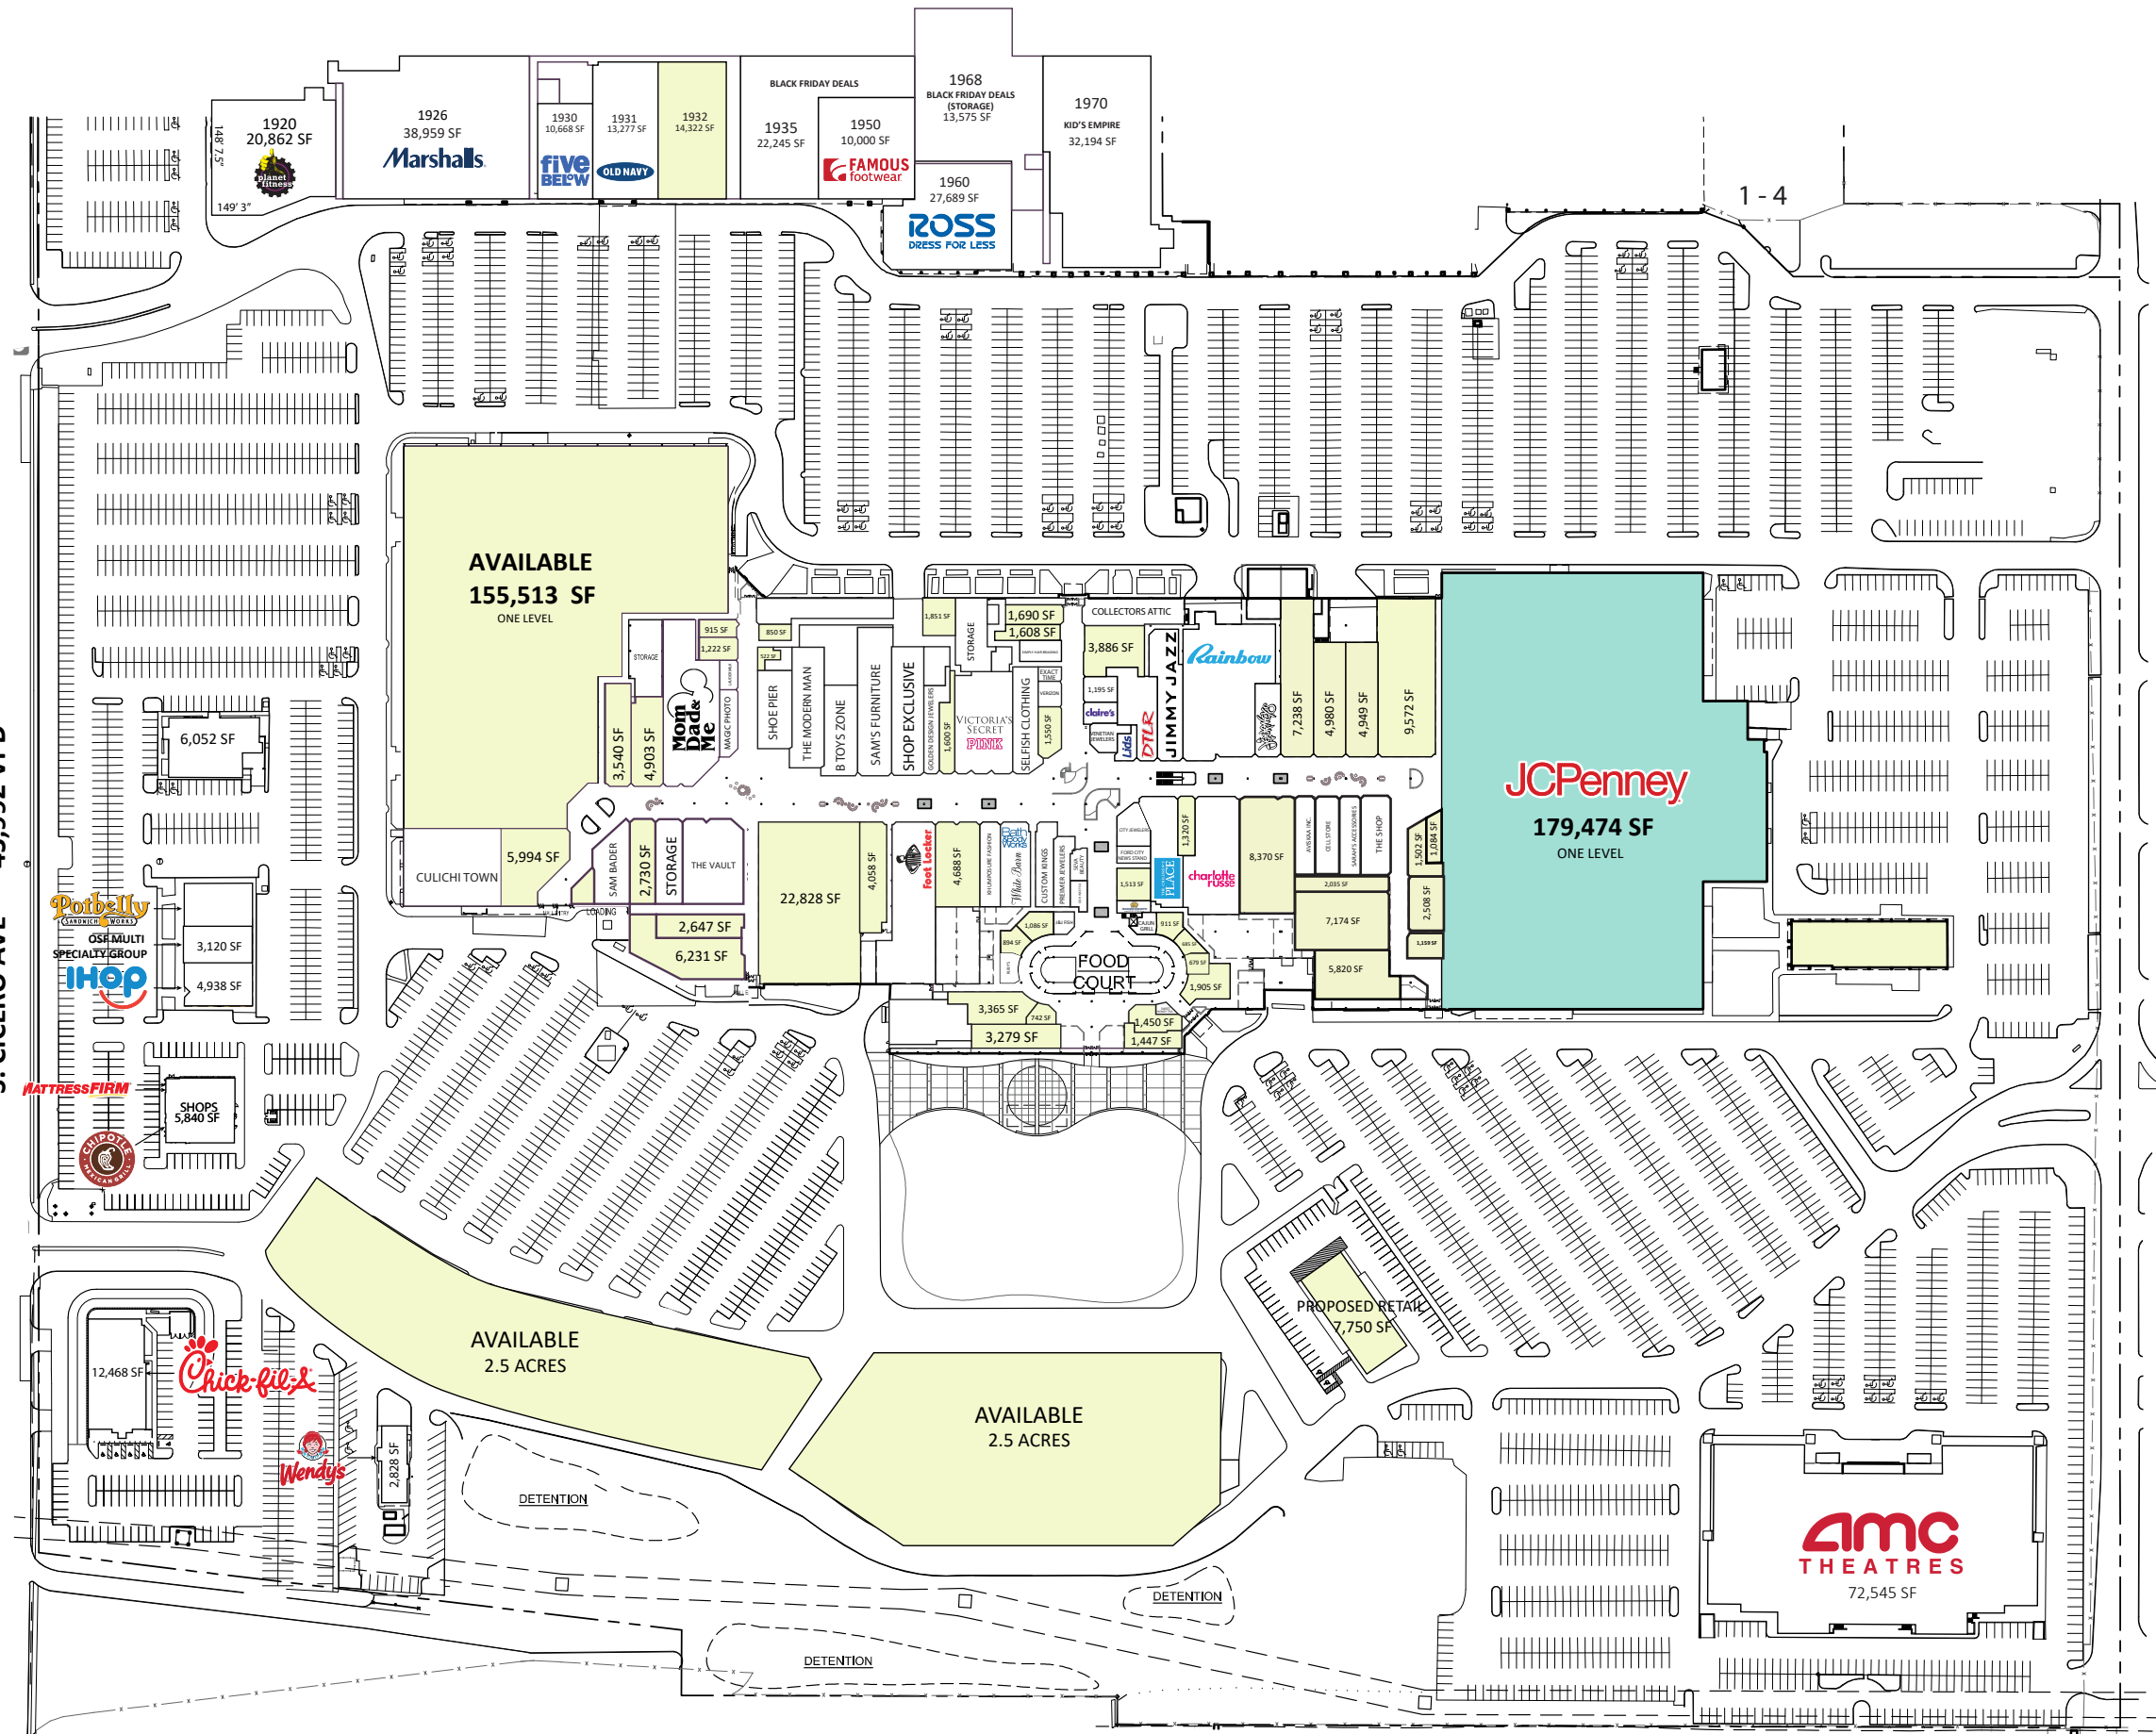

S. CICERO AVE 45,992 VPD

LEASING BY:

FORD CITY MALL CHICAGO, IL

7601 S. CICERO AVE.

LEASE PLAN
SP