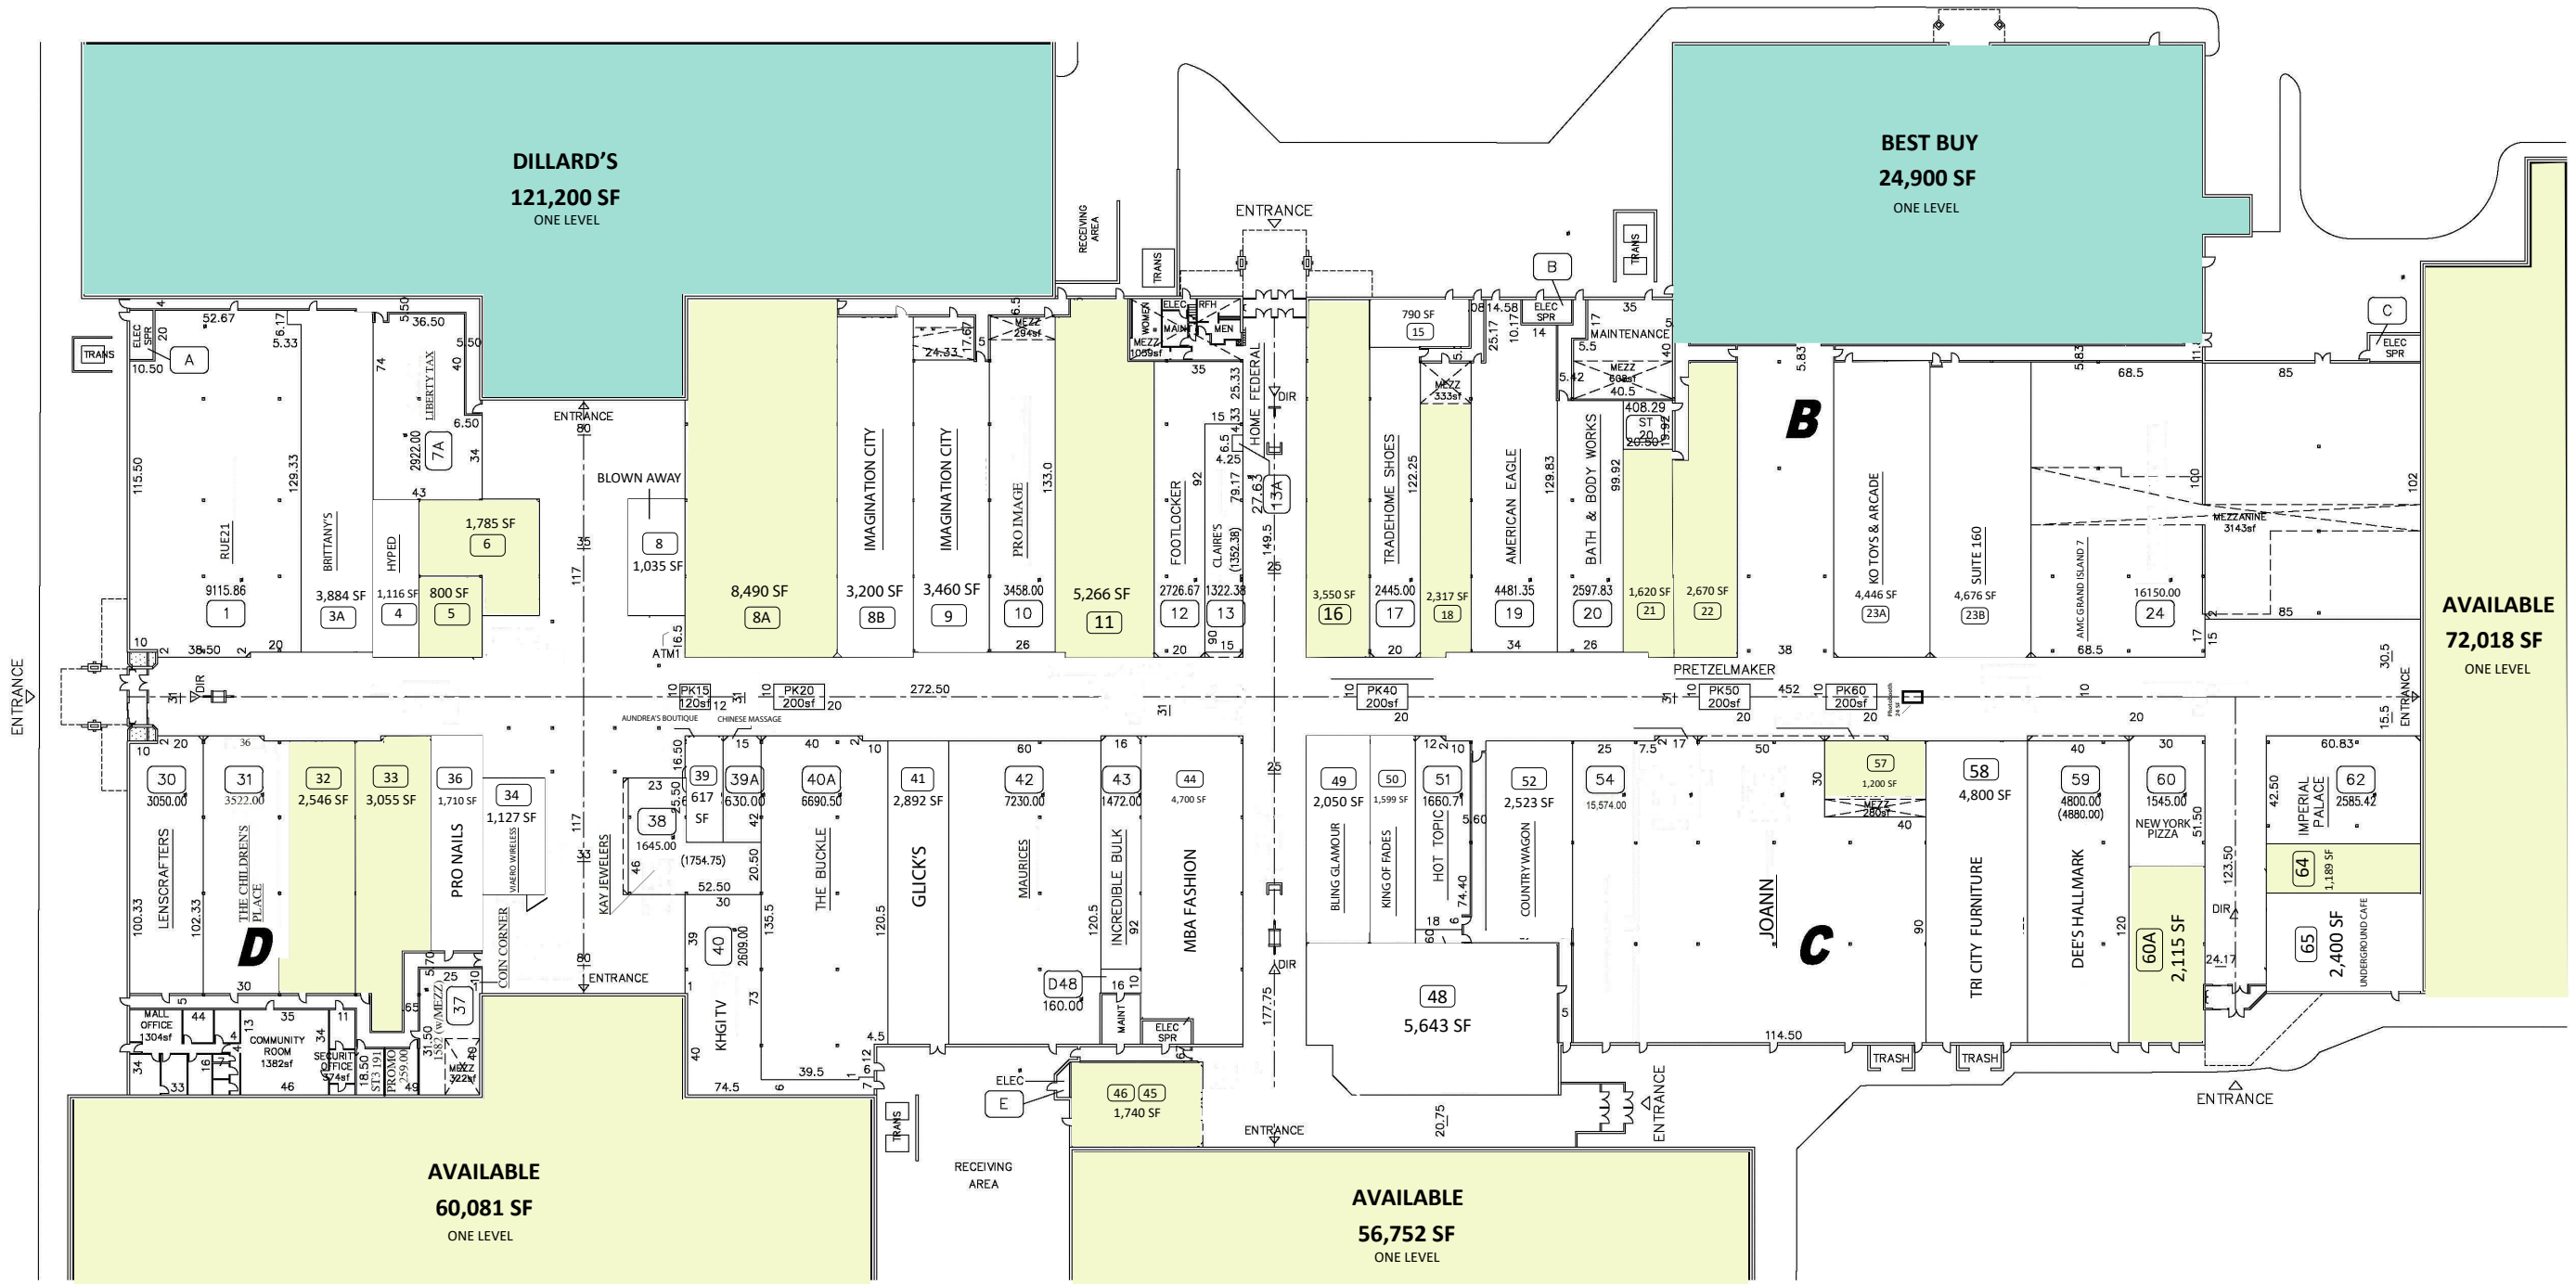

LEASING BY:

**CONESTOGA MALL
GRAND ISLAND, NE**

3404 WEST 13TH ST.

LEASE PLAN
LP

PLAN AS OF
JAN. 2023

Leased

Available