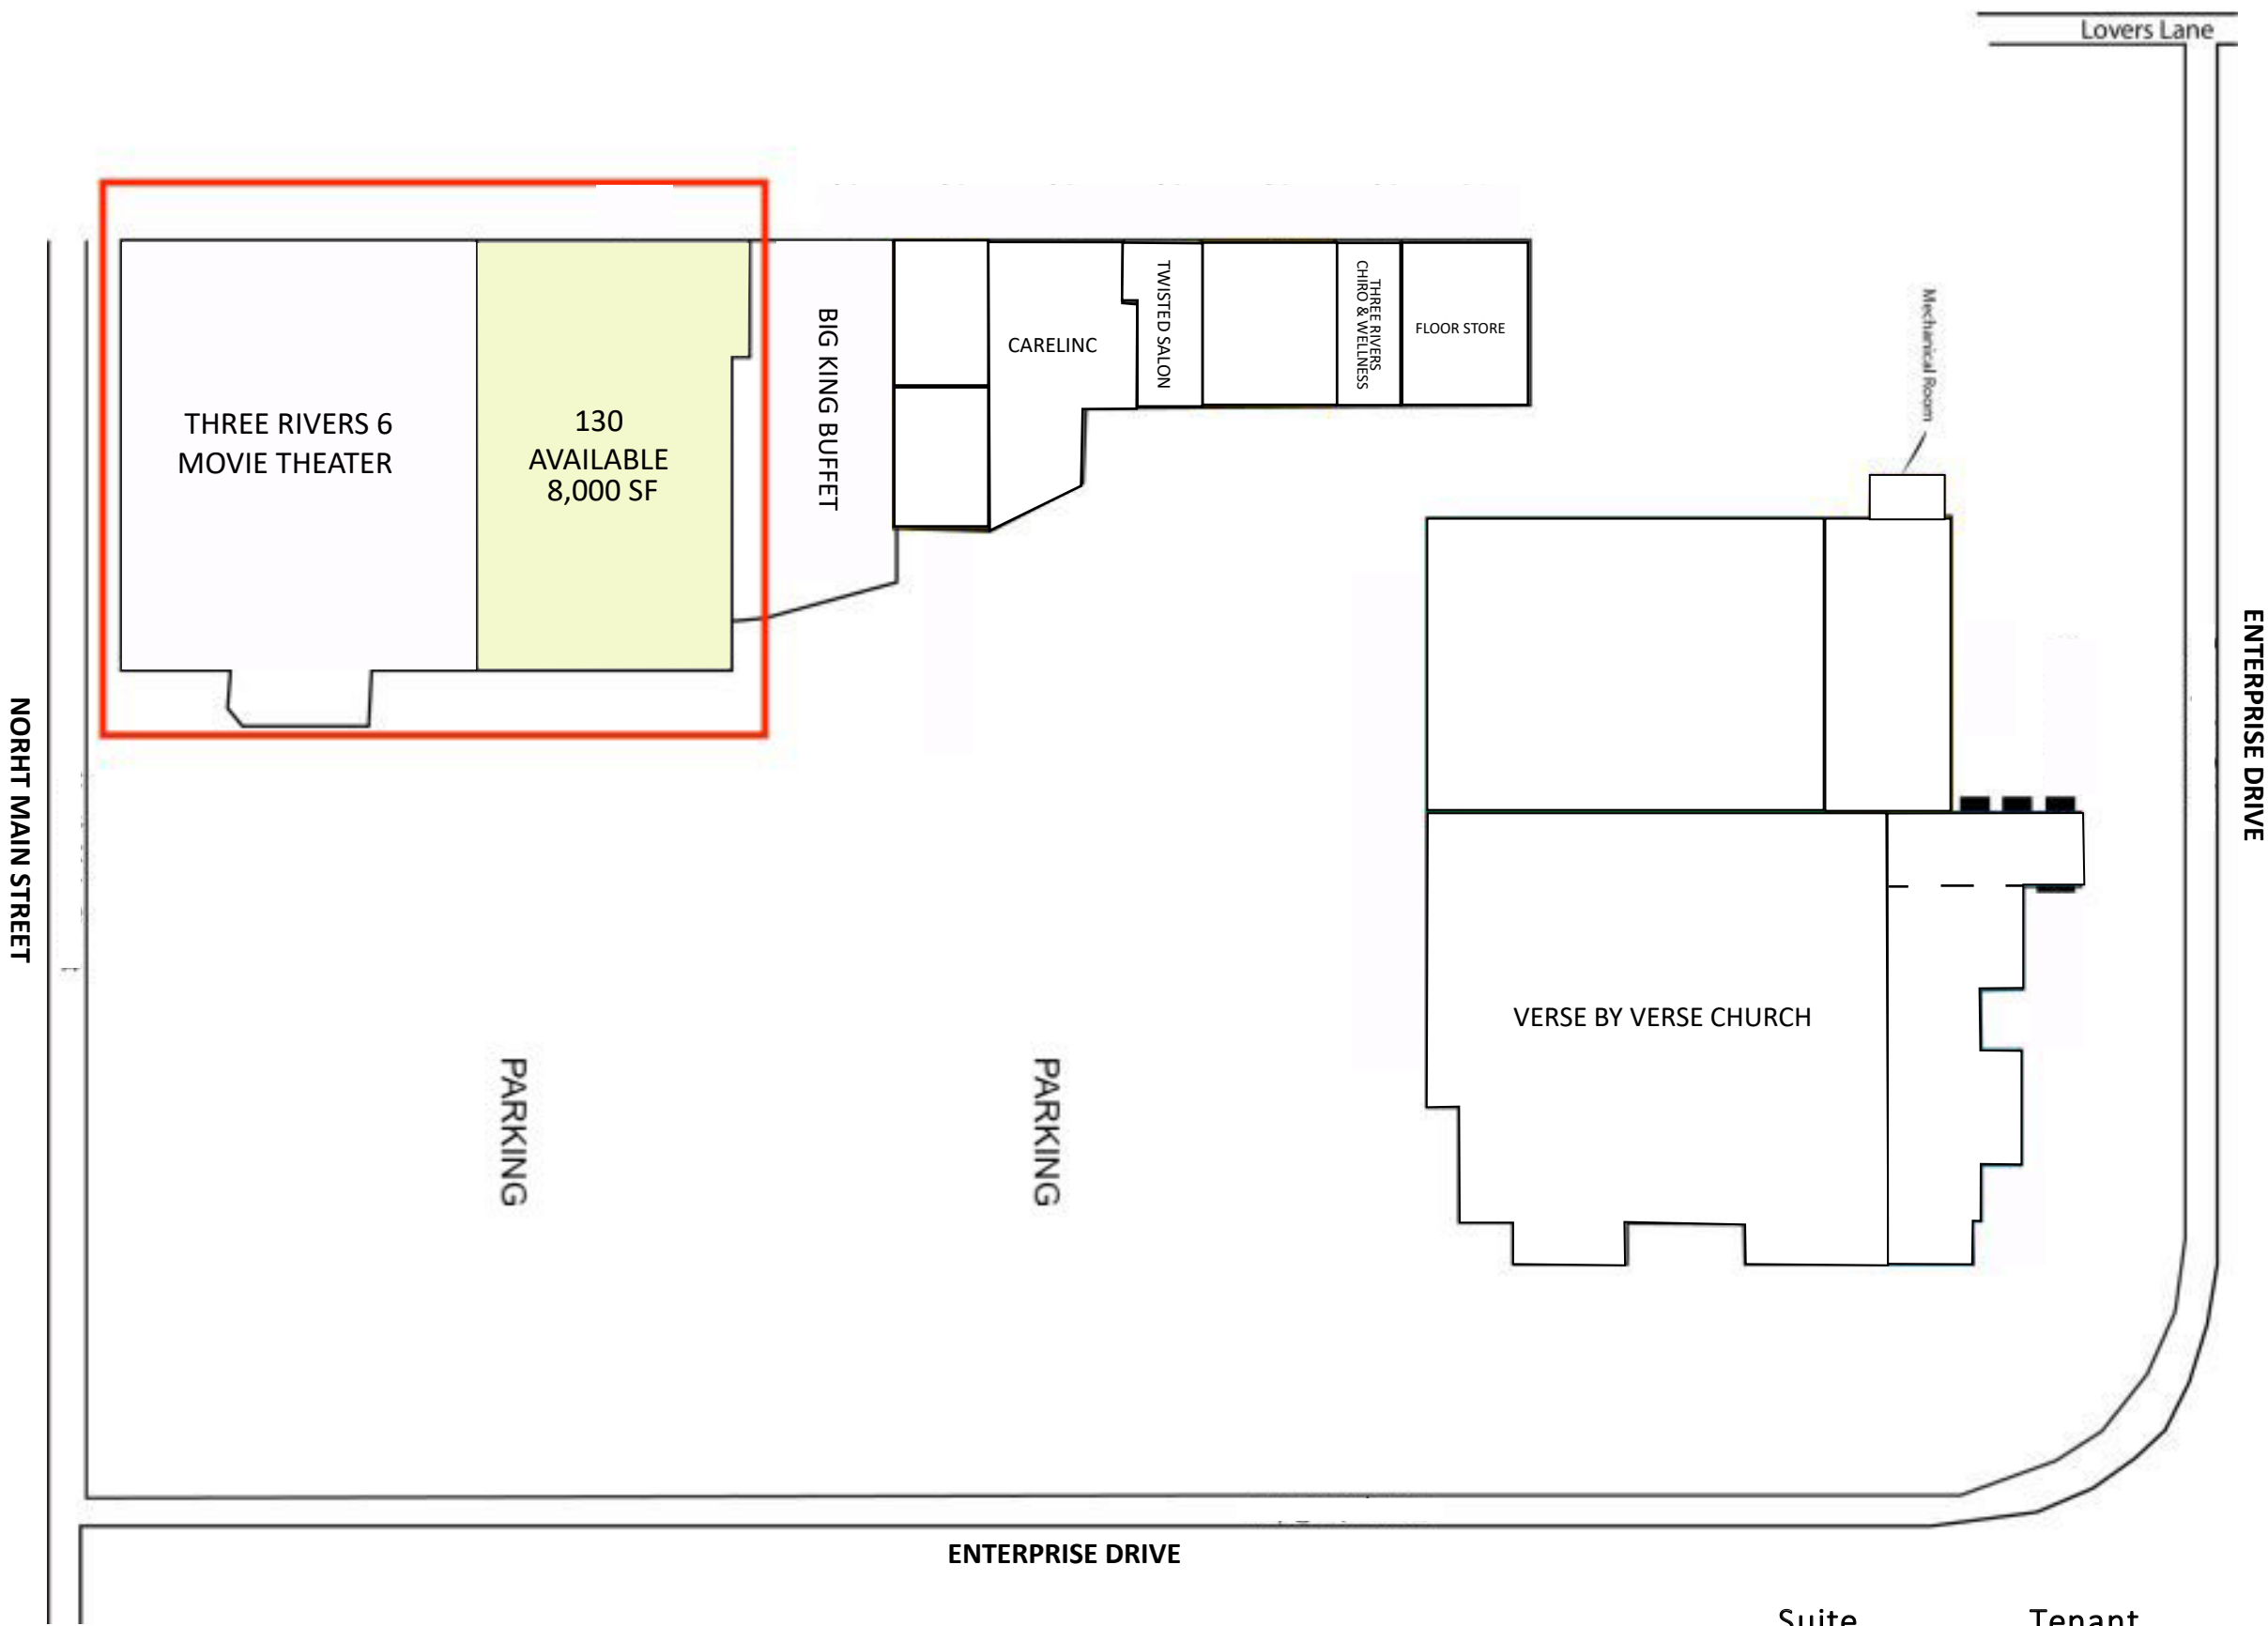

**THREE RIVERS 6
THREE RIVER, MI**

120 ENTERPRISE DR.

SITE PLAN
SP

PLAN AS OF
AUG. 2022

<u>Suite</u>	<u>Tenant</u>	<u>Square Feet</u>
130	Three Rivers 6 Available	8,000 SF