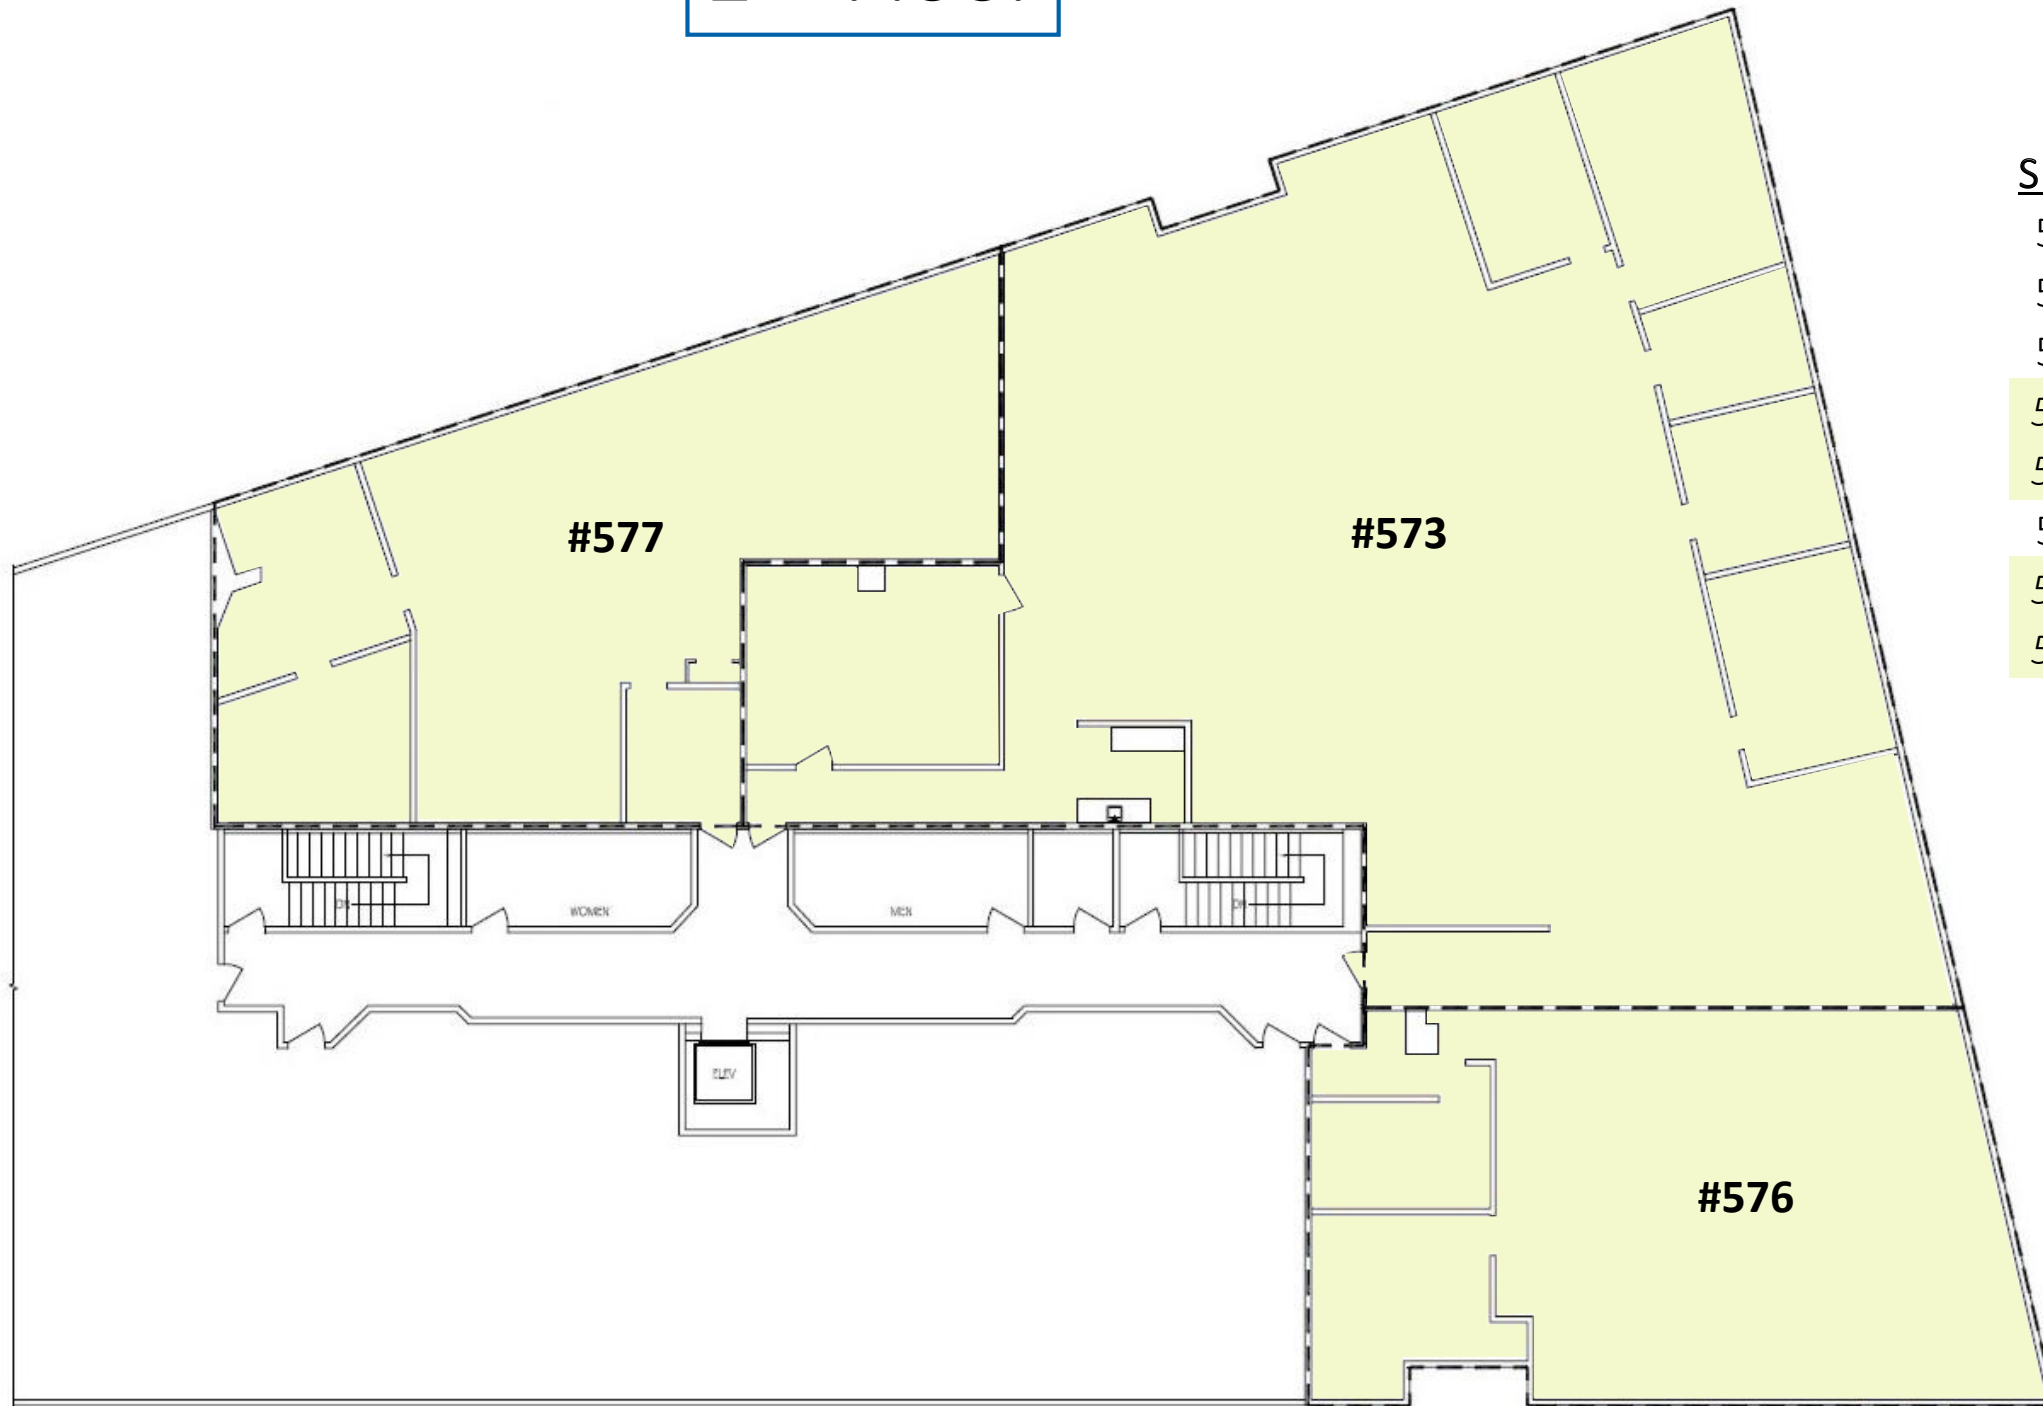

2nd Floor

<u>Suite</u>	<u>Tenant</u>	<u>Square Feet</u>
570	Land Use Ecological	2,550
571	Quest Diagnostics	1,650
572	Knights of Columbus	1,236
573	Available	6,902
574	Available	2,382
575	New York Life Insurance	10,122
576	Available	2,007
577	Available	2,345