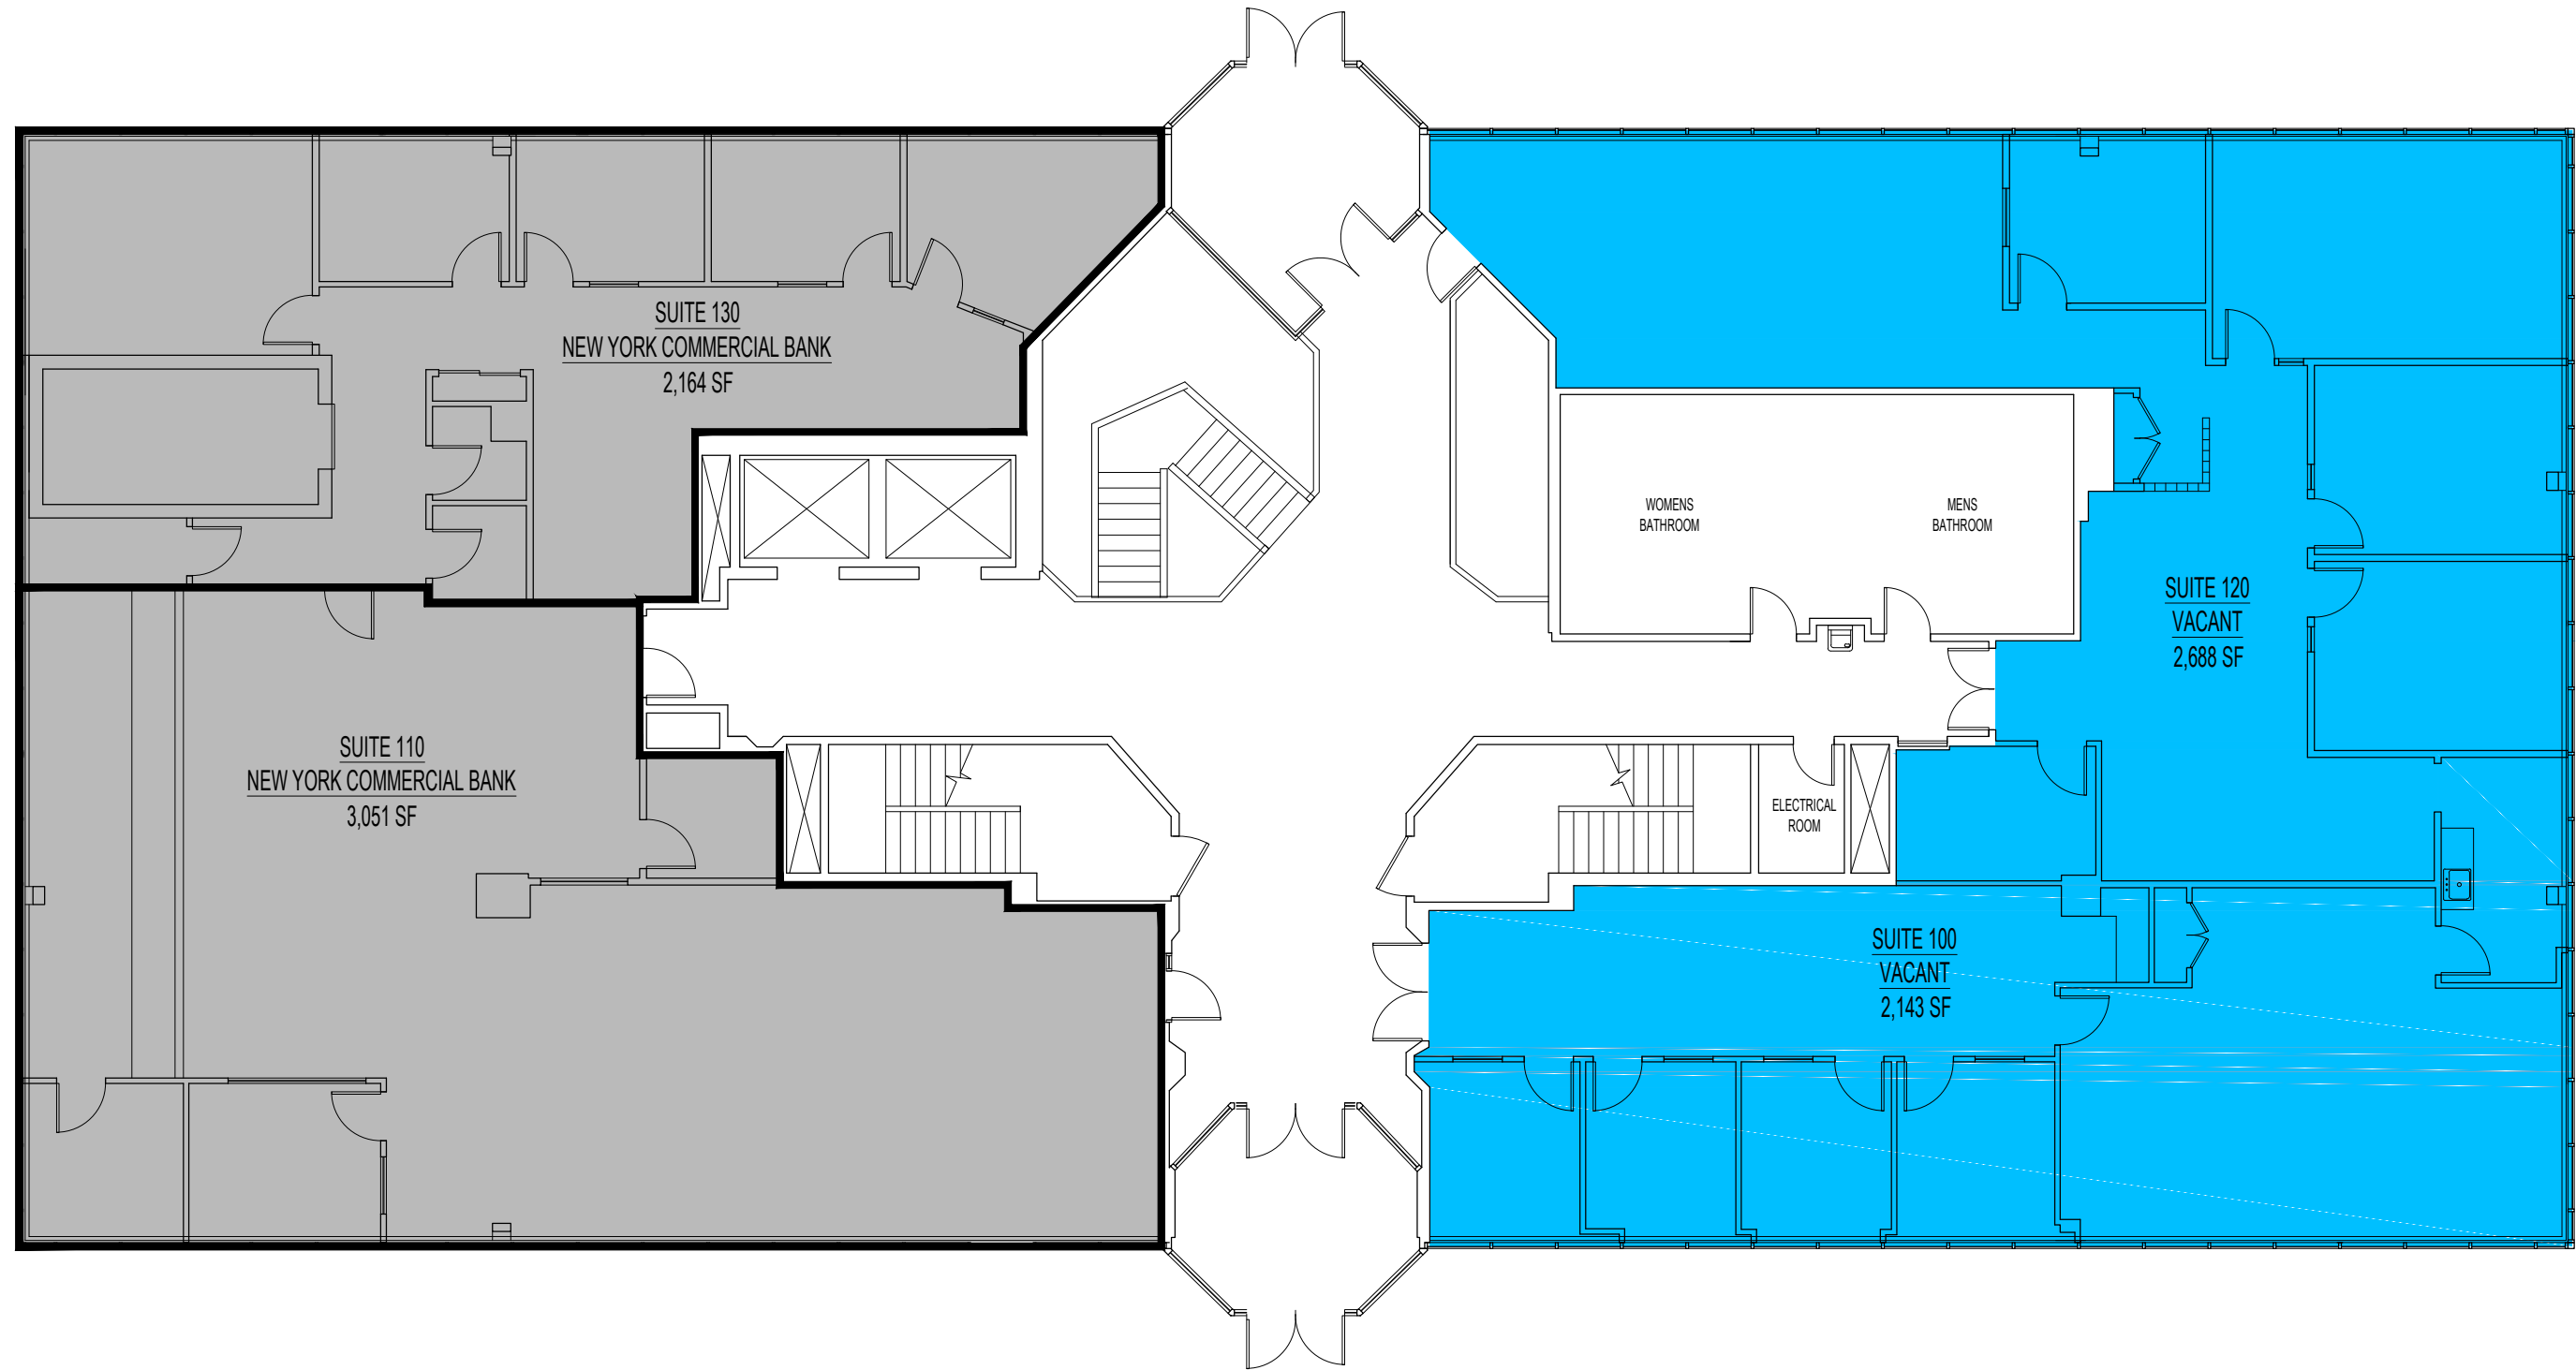

FIRST FLOOR AS-BUILT BLOCK PLAN
ONE SUFFOLK SQUARE
1601 VETERANS MEMORIAL HWY.
ISLANDIA, NY 11749

Date: FEBRUARY 5, 2021
Scale: NOT TO SCALE

Drawing No.:
P-1