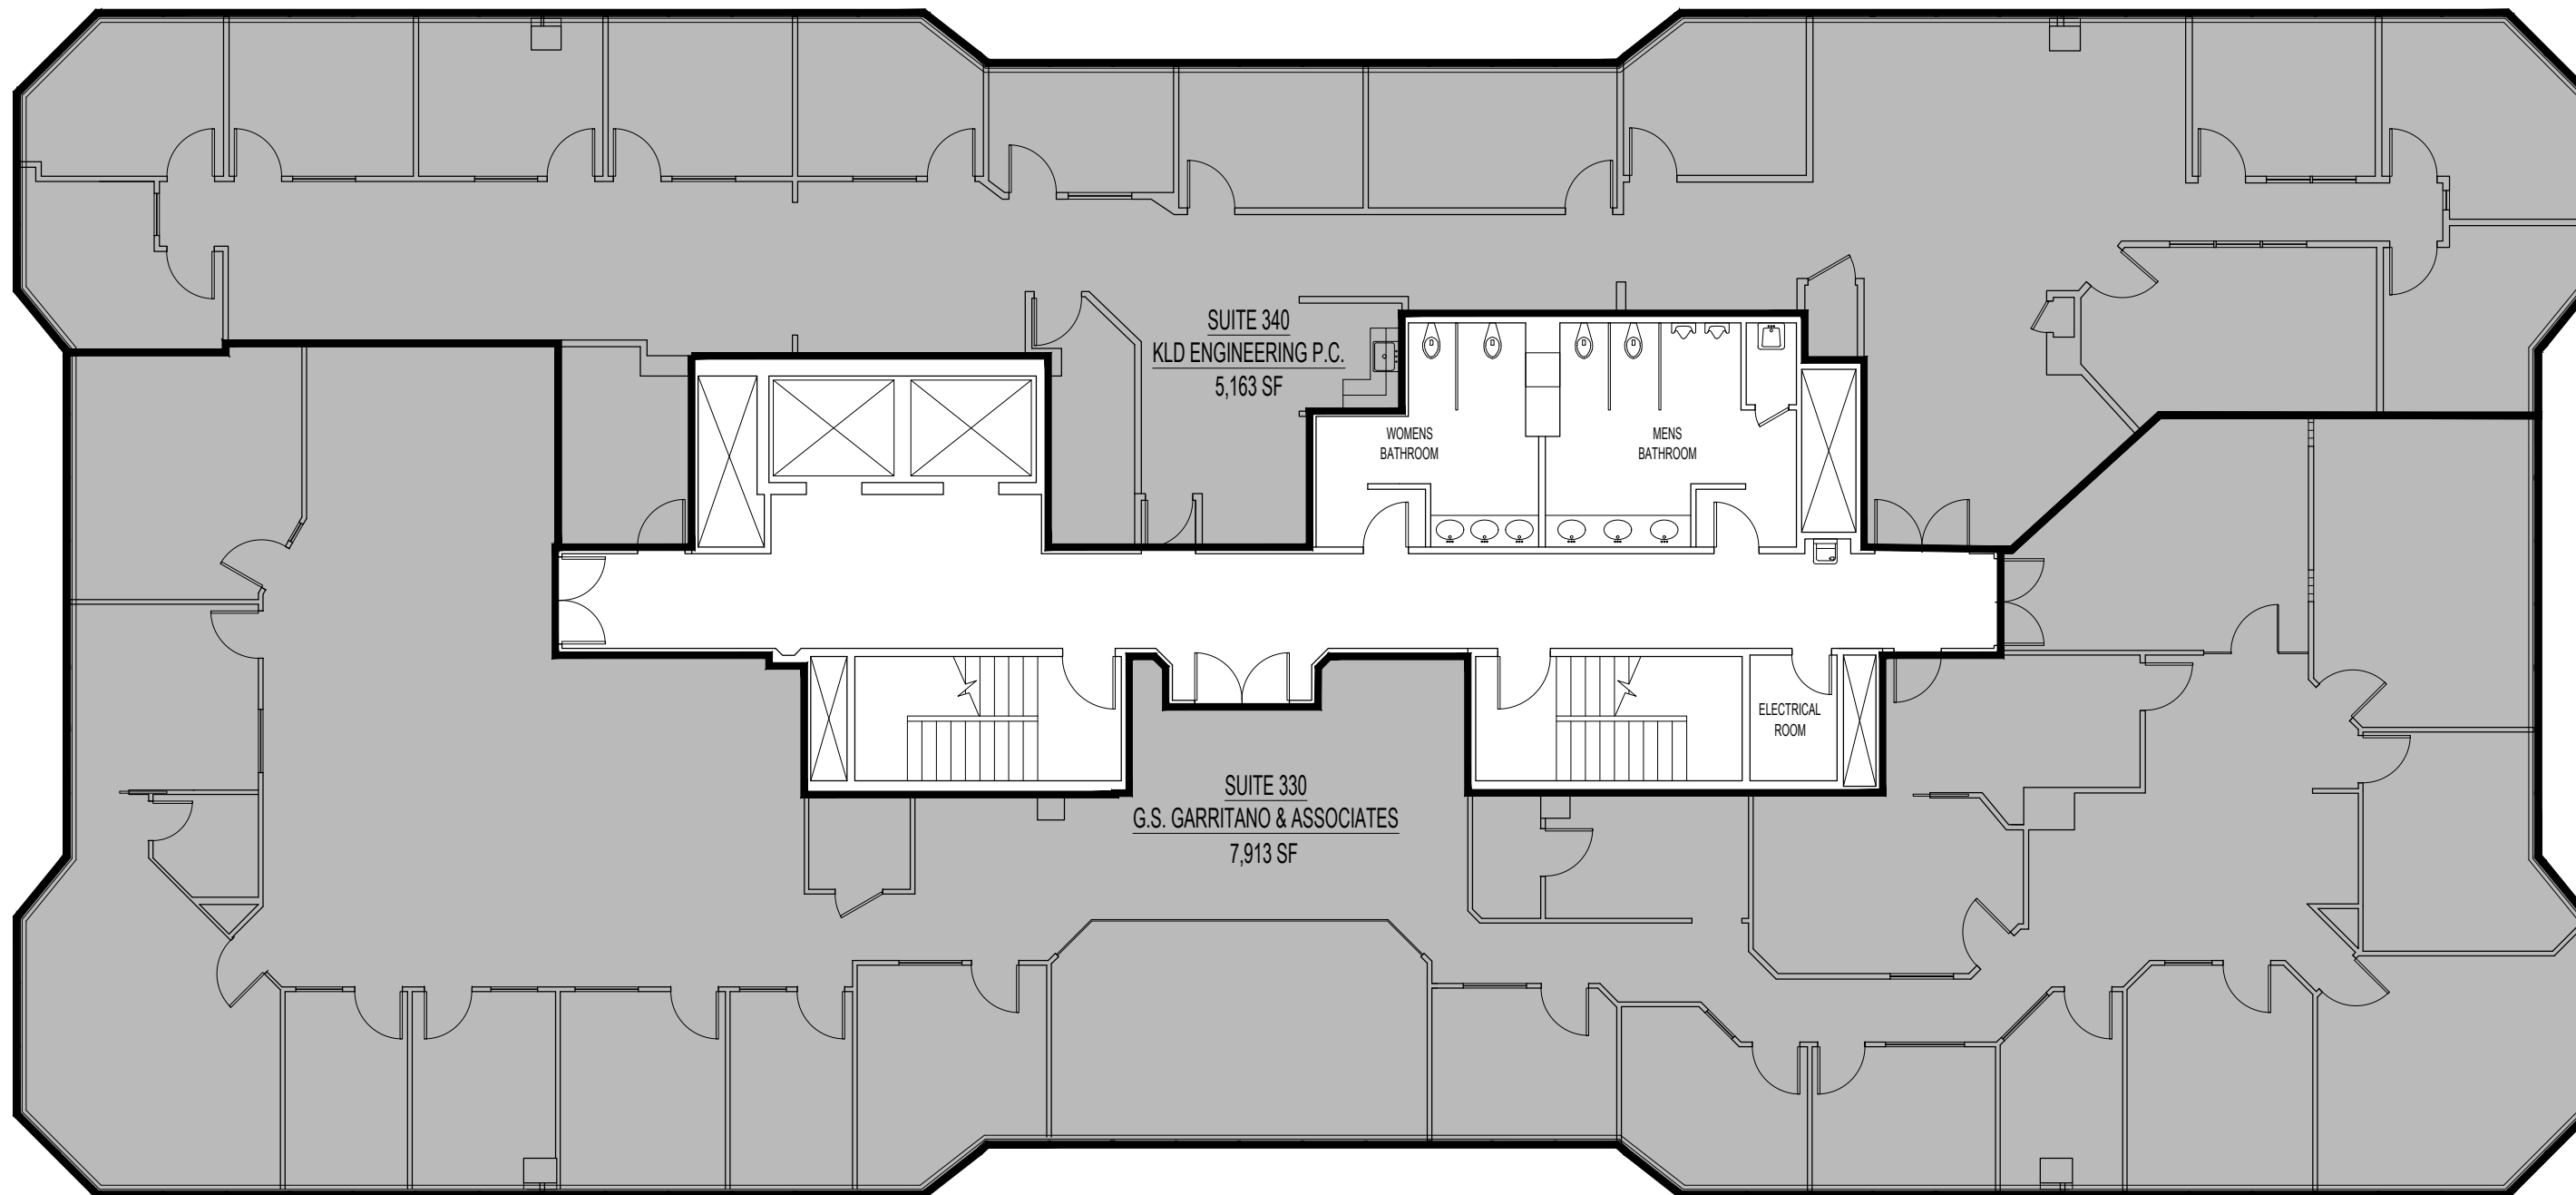

THIRD FLOOR AS-BUILT BLOCK PLAN
ONE SUFFOLK SQUARE
1601 VETERANS MEMORIAL HWY.
ISLANDIA, NY 11749

Date: FEBRUARY 5, 2021

Scale: NOT TO SCALE

Drawing No.:

P-1