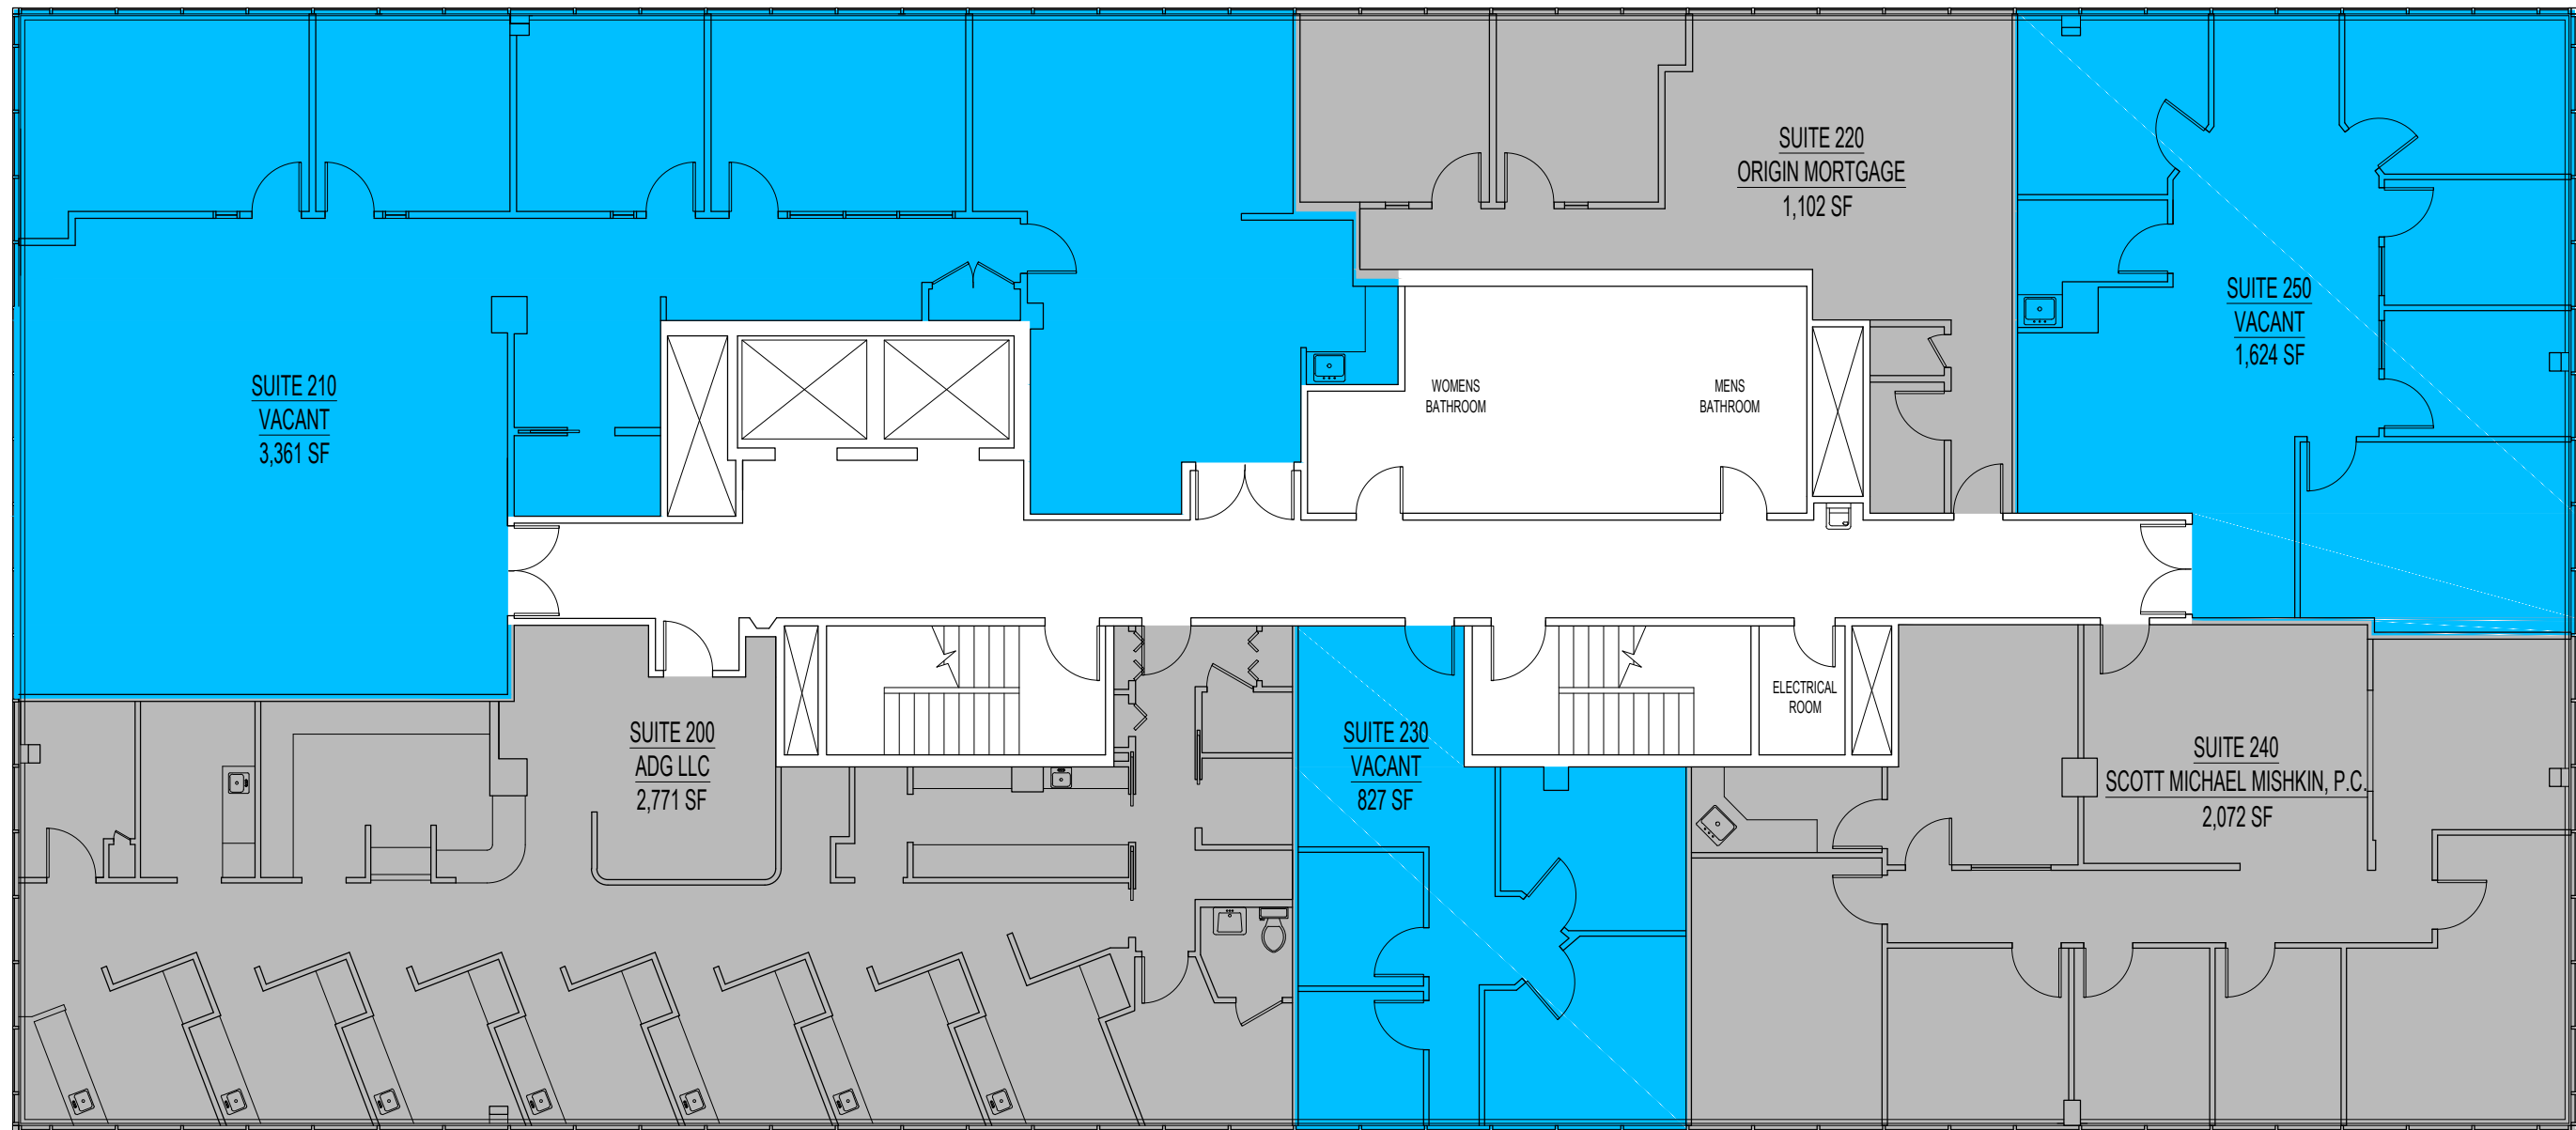

SECOND FLOOR AS-BUILT BLOCK PLAN
ONE SUFFOLK SQUARE
1601 VETERANS MEMORIAL HWY.
ISLANDIA, NY 11749

Date: FEBRUARY 5, 2021
Scale: NOT TO SCALE

Drawing No.:
P-1