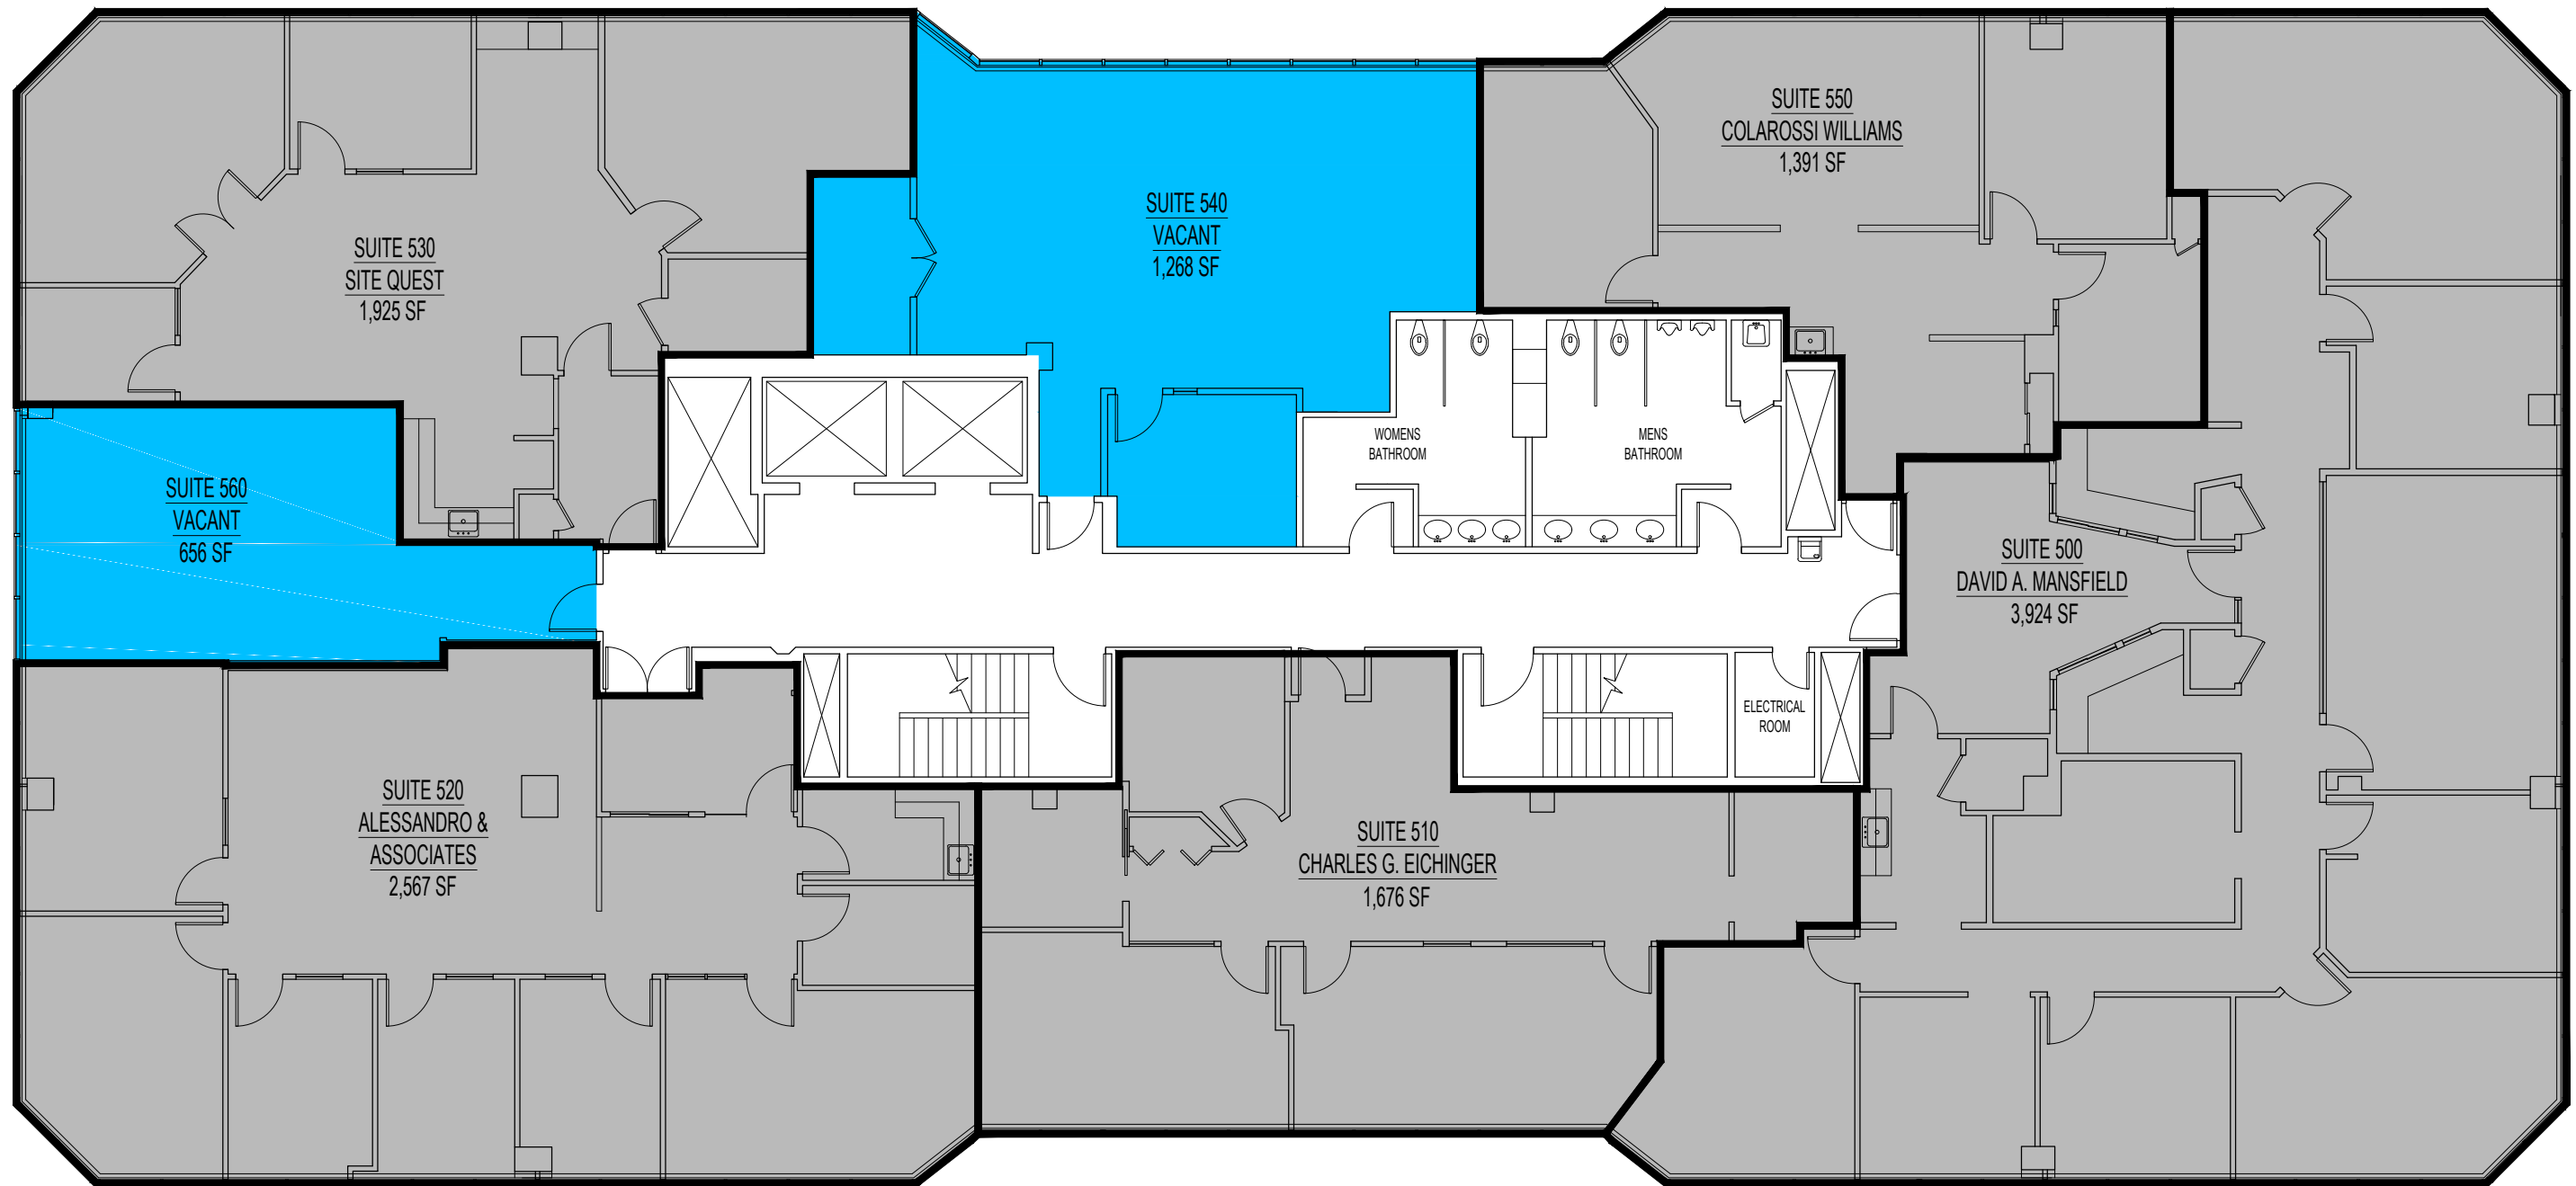

Drawing No.:
P-1

THIRD FLOOR AS-BUILT BLOCK PLAN
ONE SUFFOLK SQUARE
1601 VETERANS MEMORIAL HWY.
ISLANDIA, NY 11749

Date: FEBRUARY 5, 2021

Scale: NOT TO SCALE

Drawing No.:

P-1

FOURTH FLOOR AS-BUILT BLOCK PLAN
ONE SUFFOLK SQUARE
1601 VETERANS MEMORIAL HWY.
ISLANDIA, NY 11749

Date: FEBRUARY 5, 2021
Scale: NOT TO SCALE

Drawing No.:
P-1

FIFTH FLOOR AS-BUILT BLOCK PLAN
 ONE SUFFOLK SQUARE
 1601 VETERANS MEMORIAL HWY.
 ISLANDIA, NY 11749

Date: FEBRUARY 5, 2021
 Scale: NOT TO SCALE

Drawing No.:
P-1