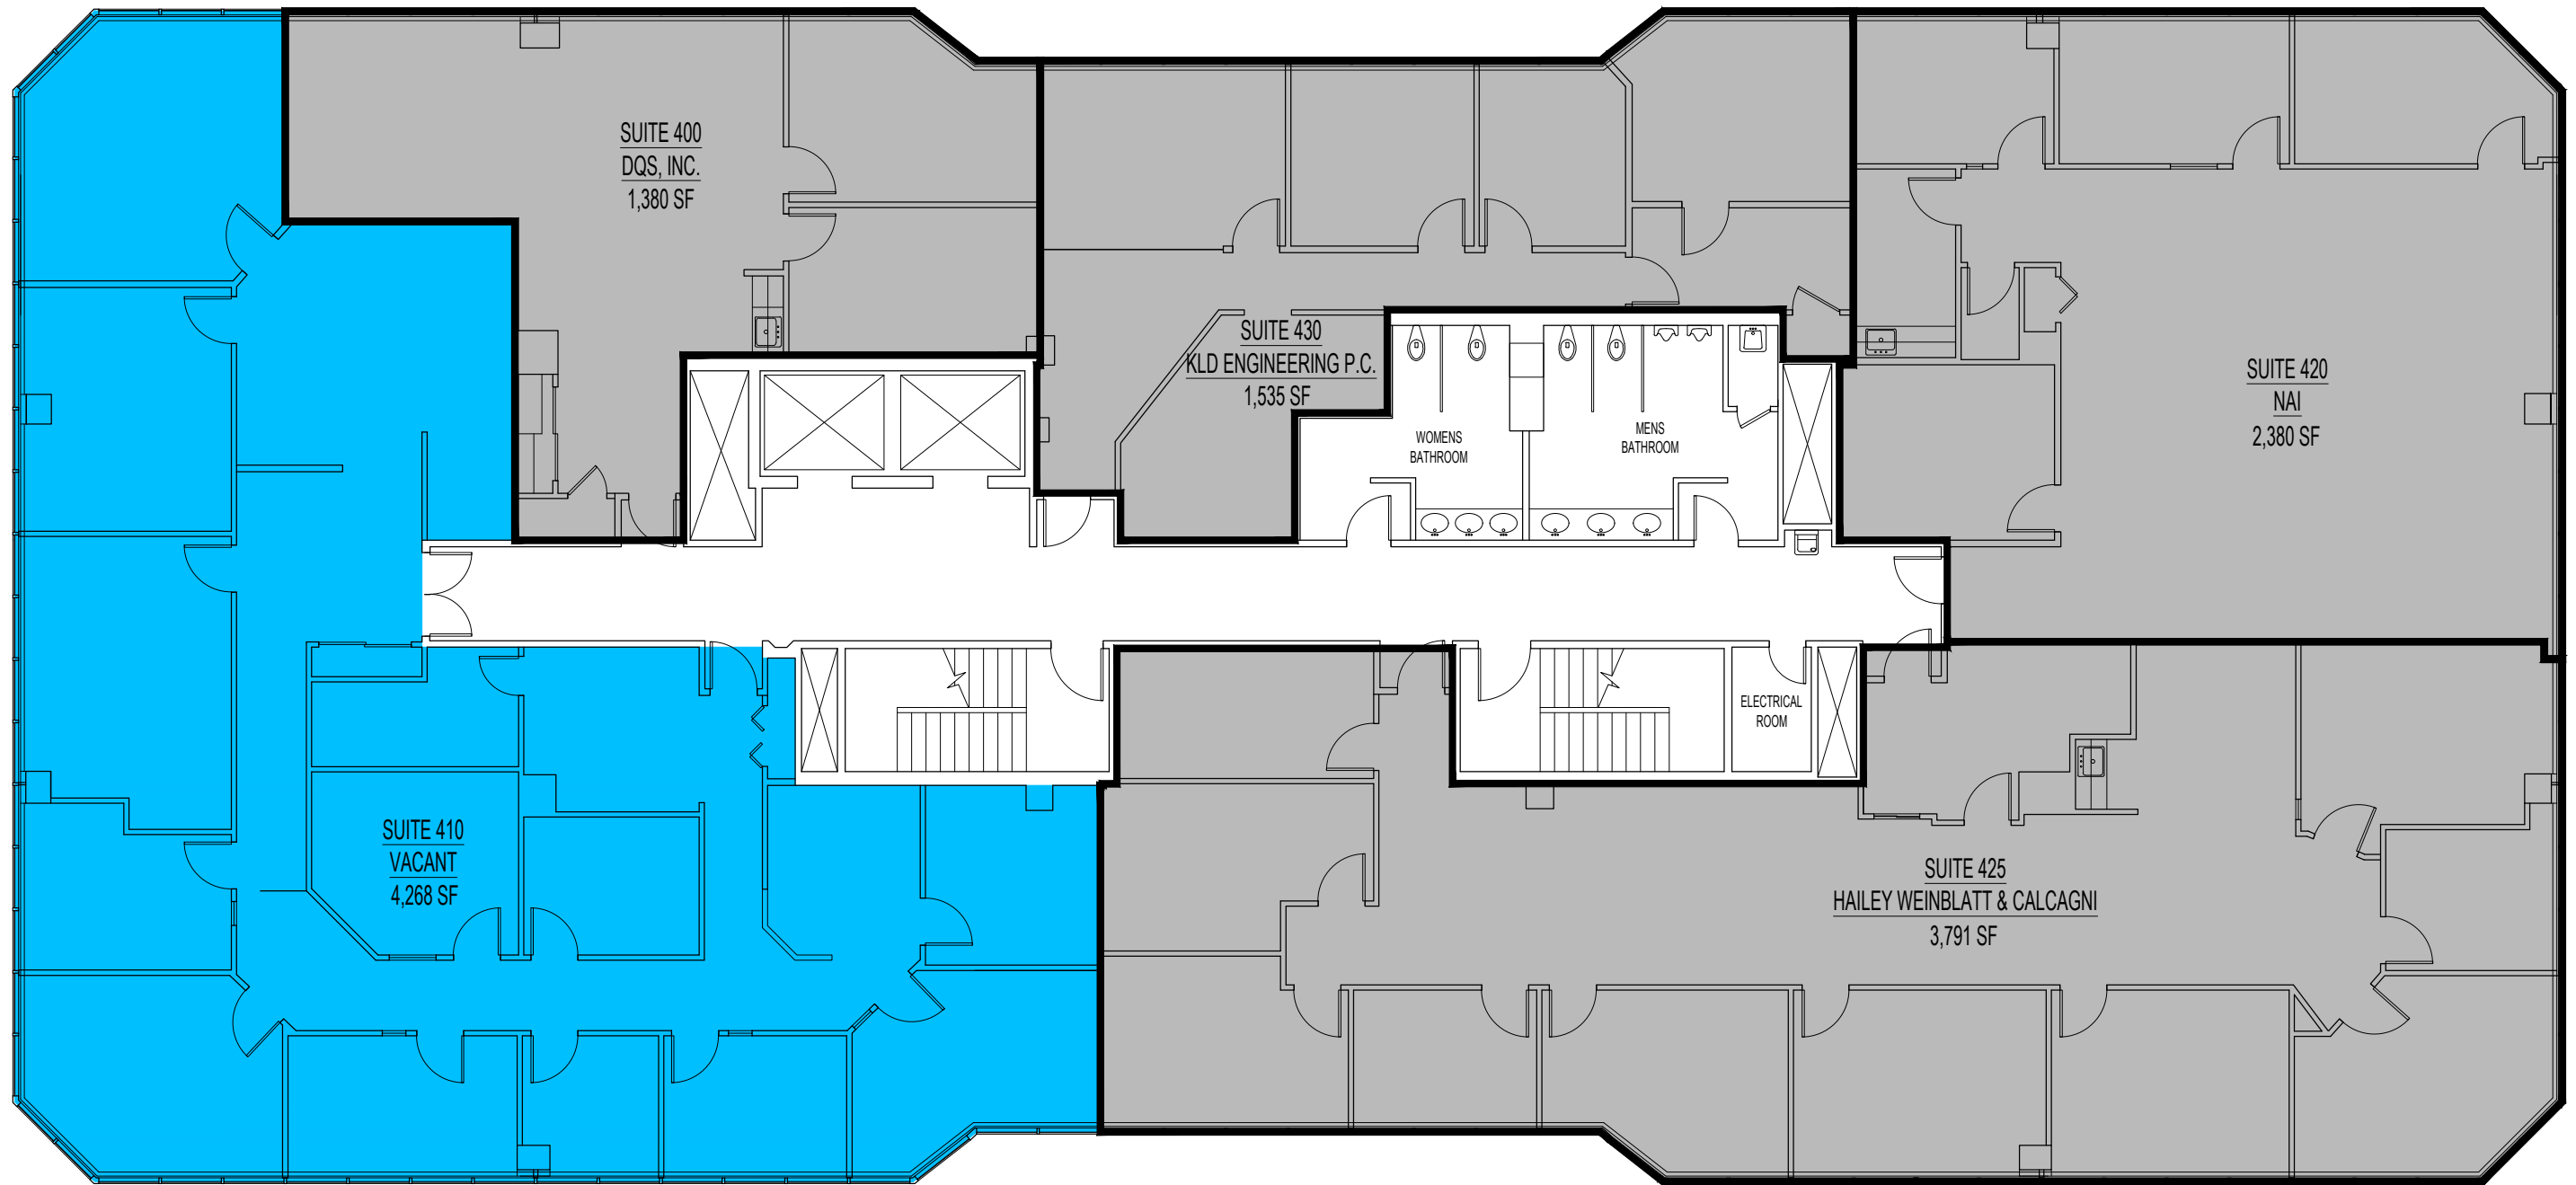

Drawing No.:
P-1

THIRD FLOOR AS-BUILT BLOCK PLAN
ONE SUFFOLK SQUARE
1601 VETERANS MEMORIAL HWY.
ISLANDIA, NY 11749

Date: FEBRUARY 5, 2021

Scale: NOT TO SCALE

Drawing No.:

P-1

FOURTH FLOOR AS-BUILT BLOCK PLAN
ONE SUFFOLK SQUARE
1601 VETERANS MEMORIAL HWY.
ISLANDIA, NY 11749

Date: FEBRUARY 5, 2021
Scale: NOT TO SCALE

Drawing No.:
P-1

FIFTH FLOOR AS-BUILT BLOCK PLAN
 ONE SUFFOLK SQUARE
 1601 VETERANS MEMORIAL HWY.
 ISLANDIA, NY 11749

Date: FEBRUARY 5, 2021
 Scale: NOT TO SCALE

Drawing No.:
P-1